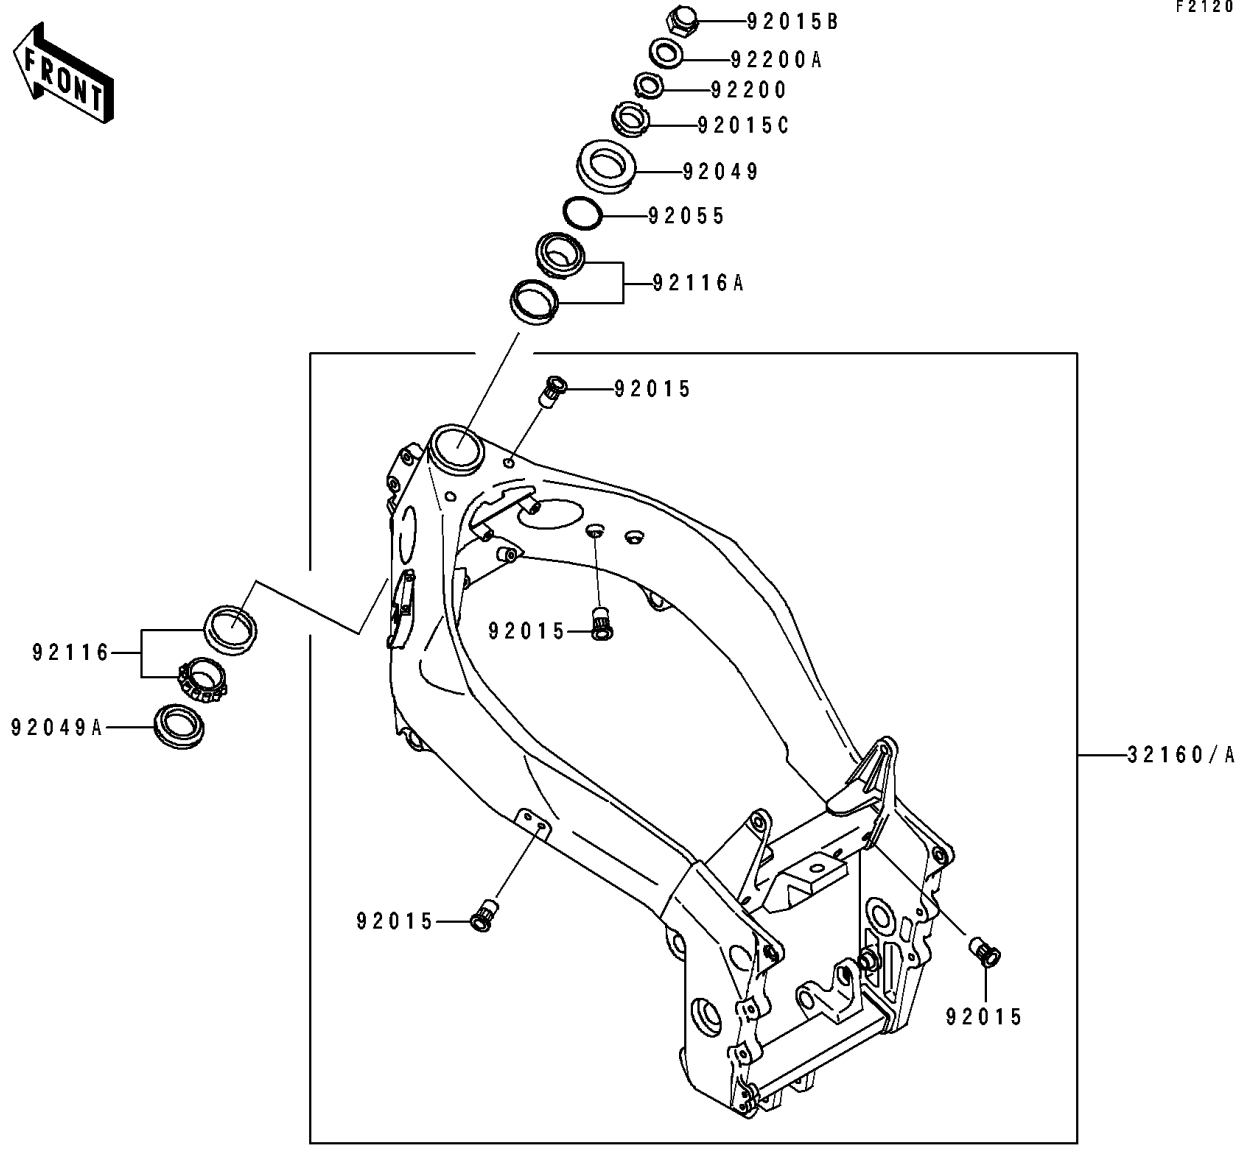

1995 Ninja® ZX™ -7 PARTS DIAGRAM

Frame

F2120

1995 Ninja® ZX™ -7 PARTS LIST

Frame

ITEM NAME	PART NUMBER	QUANTITY
FRAME-COMP,AL,FR,SILVER NO.30 (Ref # 32160)	32160-1267-KF	1
FRAME-COMP,AL,RR,SILVER NO.30 (Ref # 32160B)	32160-1269-KF	1
NUT,POP,6MM,L=16.5 (Ref # 92015)	92015-1792	15
NUT,POP,8MM,L=16.5 (Ref # 92015A)	92015-1793	2
NUT,CAP,25MM (Ref # 92015B)	92015-1847	1
NUT,STEERING STEM,35MM (Ref # 92015C)	92015-1848	1
SEAL-OIL,XXMH 43 75 6.4J (Ref # 92049)	92049-1382	1
SEAL-OIL,XXMHE 43 55 4J (Ref # 92049A)	92049-1383	1
RING-O,34.5X2.0 (Ref # 92055)	92055-1452	1
BEARING-ROLLER,32907JR-2 (Ref # 92116)	92116-1072	1
BEARING-ROLLER,32907JR-3 (Ref # 92116A)	92116-1074	1
WASHER,CLAW,25.5X40X2.3 (Ref # 92200)	92200-1083	1
WASHER,25.5X42X2.3 (Ref # 92200A)	92200-1084	1