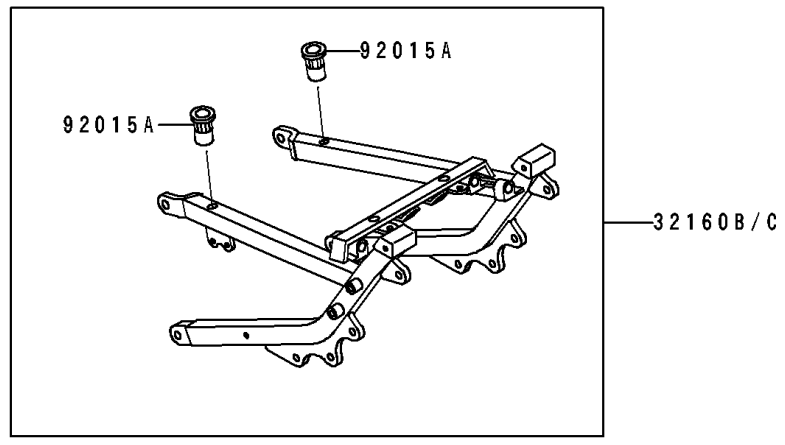

1995 Ninja® ZX™ -7 PARTS DIAGRAM

Frame

F2120

1995 Ninja® ZX™ -7 PARTS LIST

Frame

ITEM NAME	PART NUMBER	QUANTITY
FRAME-COMP,AL,FR,SILVER NO.30 (Ref # 32160)	32160-1267-KF	1
FRAME-COMP,AL,RR,SILVER NO.30 (Ref # 32160B)	32160-1269-KF	1
NUT,POP,6MM,L=16.5 (Ref # 92015)	92015-1792	15
NUT,POP,8MM,L=16.5 (Ref # 92015A)	92015-1793	2
NUT,CAP,25MM (Ref # 92015B)	92015-1847	1
NUT,STEERING STEM,35MM (Ref # 92015C)	92015-1848	1
SEAL-OIL,XXMH 43 75 6.4J (Ref # 92049)	92049-1382	1
SEAL-OIL,XXMHE 43 55 4J (Ref # 92049A)	92049-1383	1
RING-O,34.5X2.0 (Ref # 92055)	92055-1452	1
BEARING-ROLLER,32907JR-2 (Ref # 92116)	92116-1072	1
BEARING-ROLLER,32907JR-3 (Ref # 92116A)	92116-1074	1
WASHER,CLAW,25.5X40X2.3 (Ref # 92200)	92200-1083	1
WASHER,25.5X42X2.3 (Ref # 92200A)	92200-1084	1