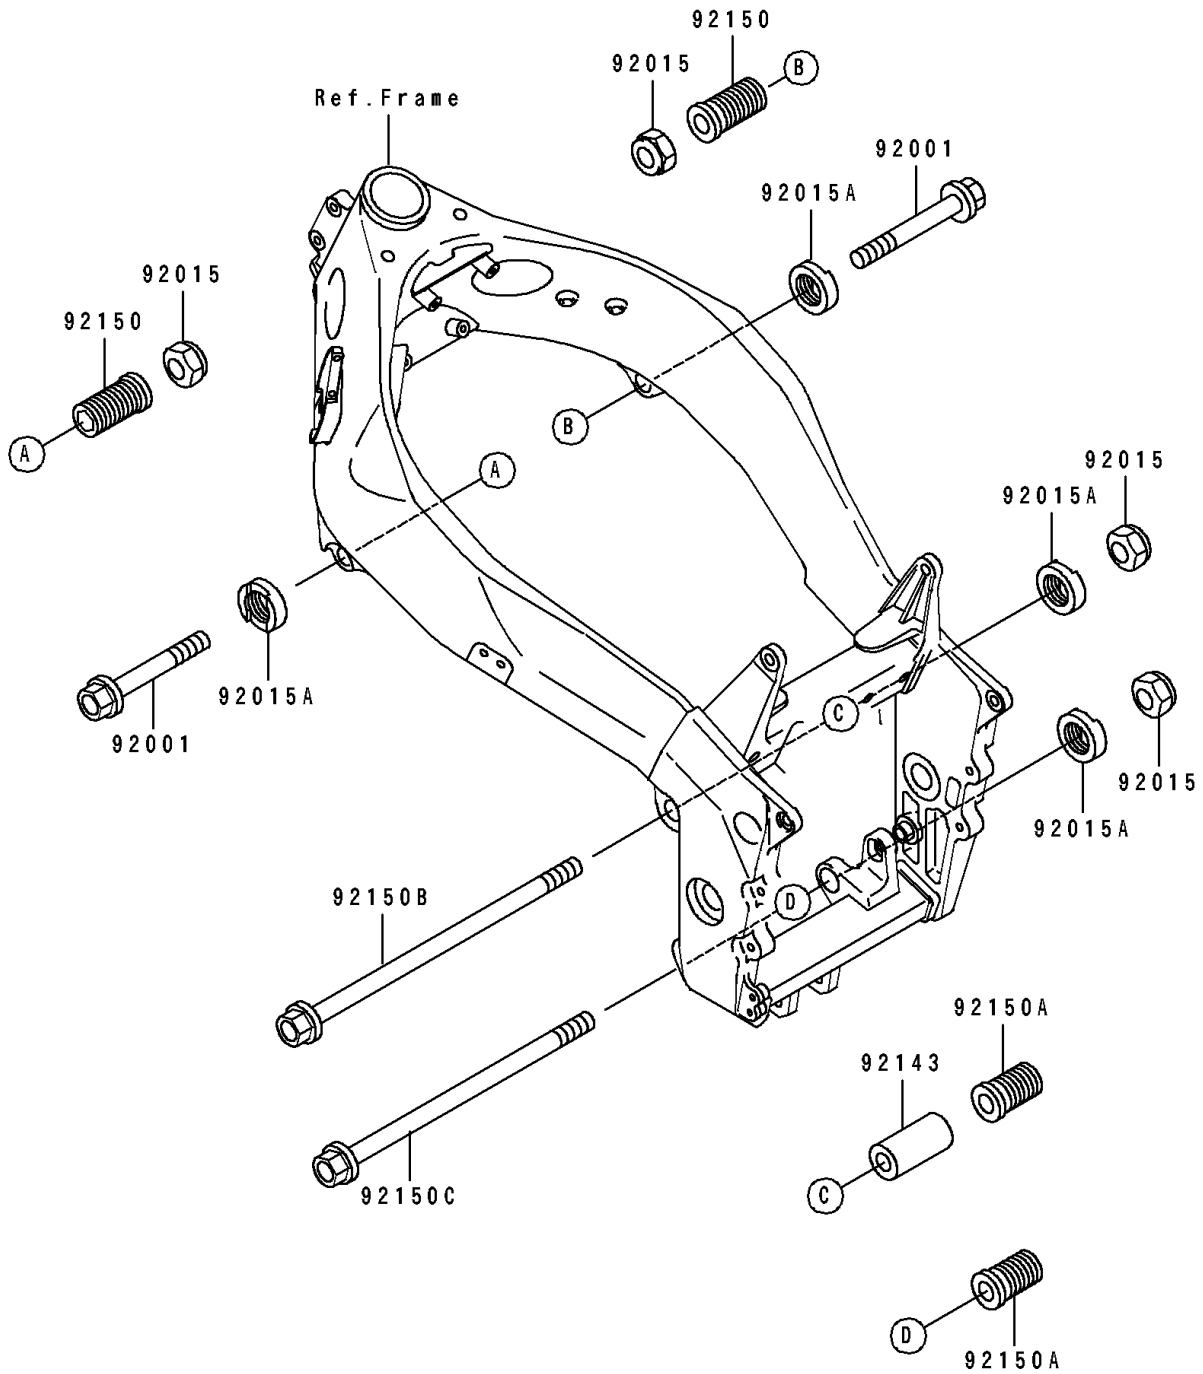

1994 Ninja® ZX™ -7 PARTS DIAGRAM

Frame Fittings

F2131

1994 Ninja® ZX™ -7 PARTS LIST

Frame Fittings

ITEM NAME	PART NUMBER	QUANTITY
BOLT,12X90 (Ref # 92001)	92001-1937	2
NUT,LOCK,12MM,BLACK (Ref # 92015)	92015-1190	4
NUT,ENGINE MOUNT,22MM (Ref # 92015A)	92015-1846	4
COLLAR,12.5X26X51 (Ref # 92143)	92143-1482	1
BOLT,ENGINE MOUNT,22X48 (Ref # 92150)	92150-1470	2
BOLT,ENGINE MOUNT,22X38 (Ref # 92150A)	92150-1471	2
BOLT,FLANGED,12X243 (Ref # 92150B)	92150-1472	1
BOLT,FLANGED,12X221 (Ref # 92150C)	92150-1473	1