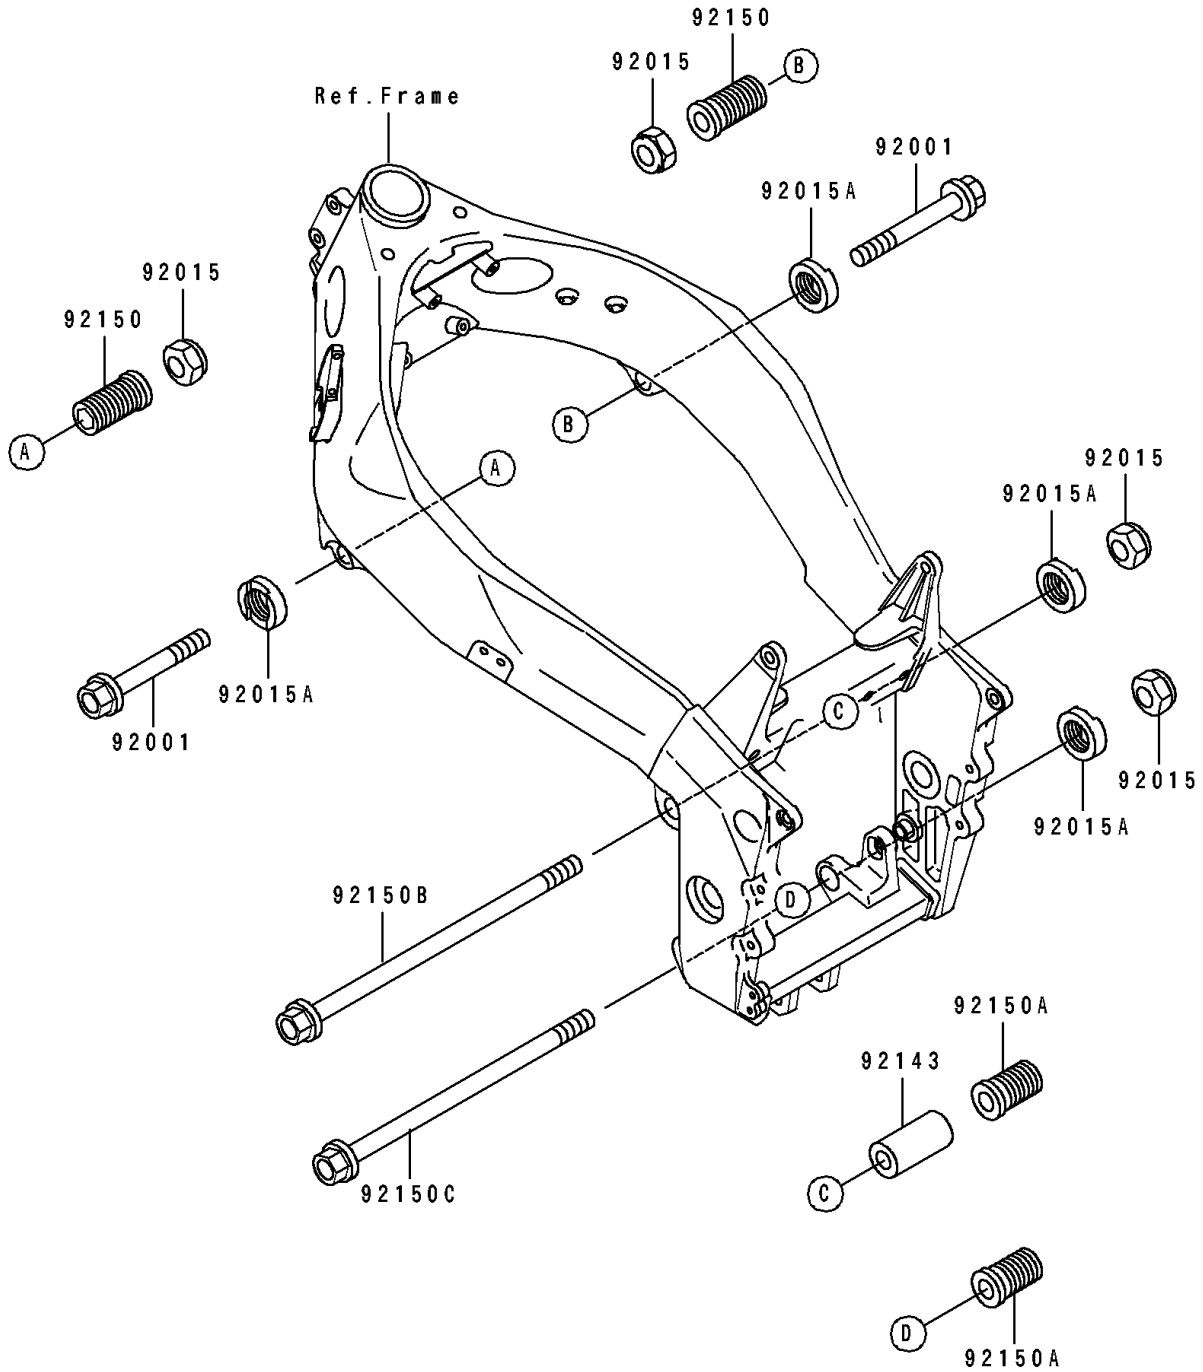

1995 Ninja® ZX™-7 PARTS DIAGRAM

Frame Fittings

F2131

1995 Ninja® ZX™ -7 PARTS LIST

Frame Fittings

ITEM NAME	PART NUMBER	QUANTITY
BOLT,12X90 (Ref # 92001)	92001-1937	2
NUT,LOCK,12MM,BLACK (Ref # 92015)	92015-1190	4
NUT,ENGINE MOUNT,22MM (Ref # 92015A)	92015-1846	4
COLLAR,12.5X26X51 (Ref # 92143)	92143-1482	1
BOLT,ENGINE MOUNT,22X48 (Ref # 92150)	92150-1470	2
BOLT,ENGINE MOUNT,22X38 (Ref # 92150A)	92150-1471	2
BOLT,FLANGED,12X243 (Ref # 92150B)	92150-1472	1
BOLT,FLANGED,12X221 (Ref # 92150C)	92150-1473	1