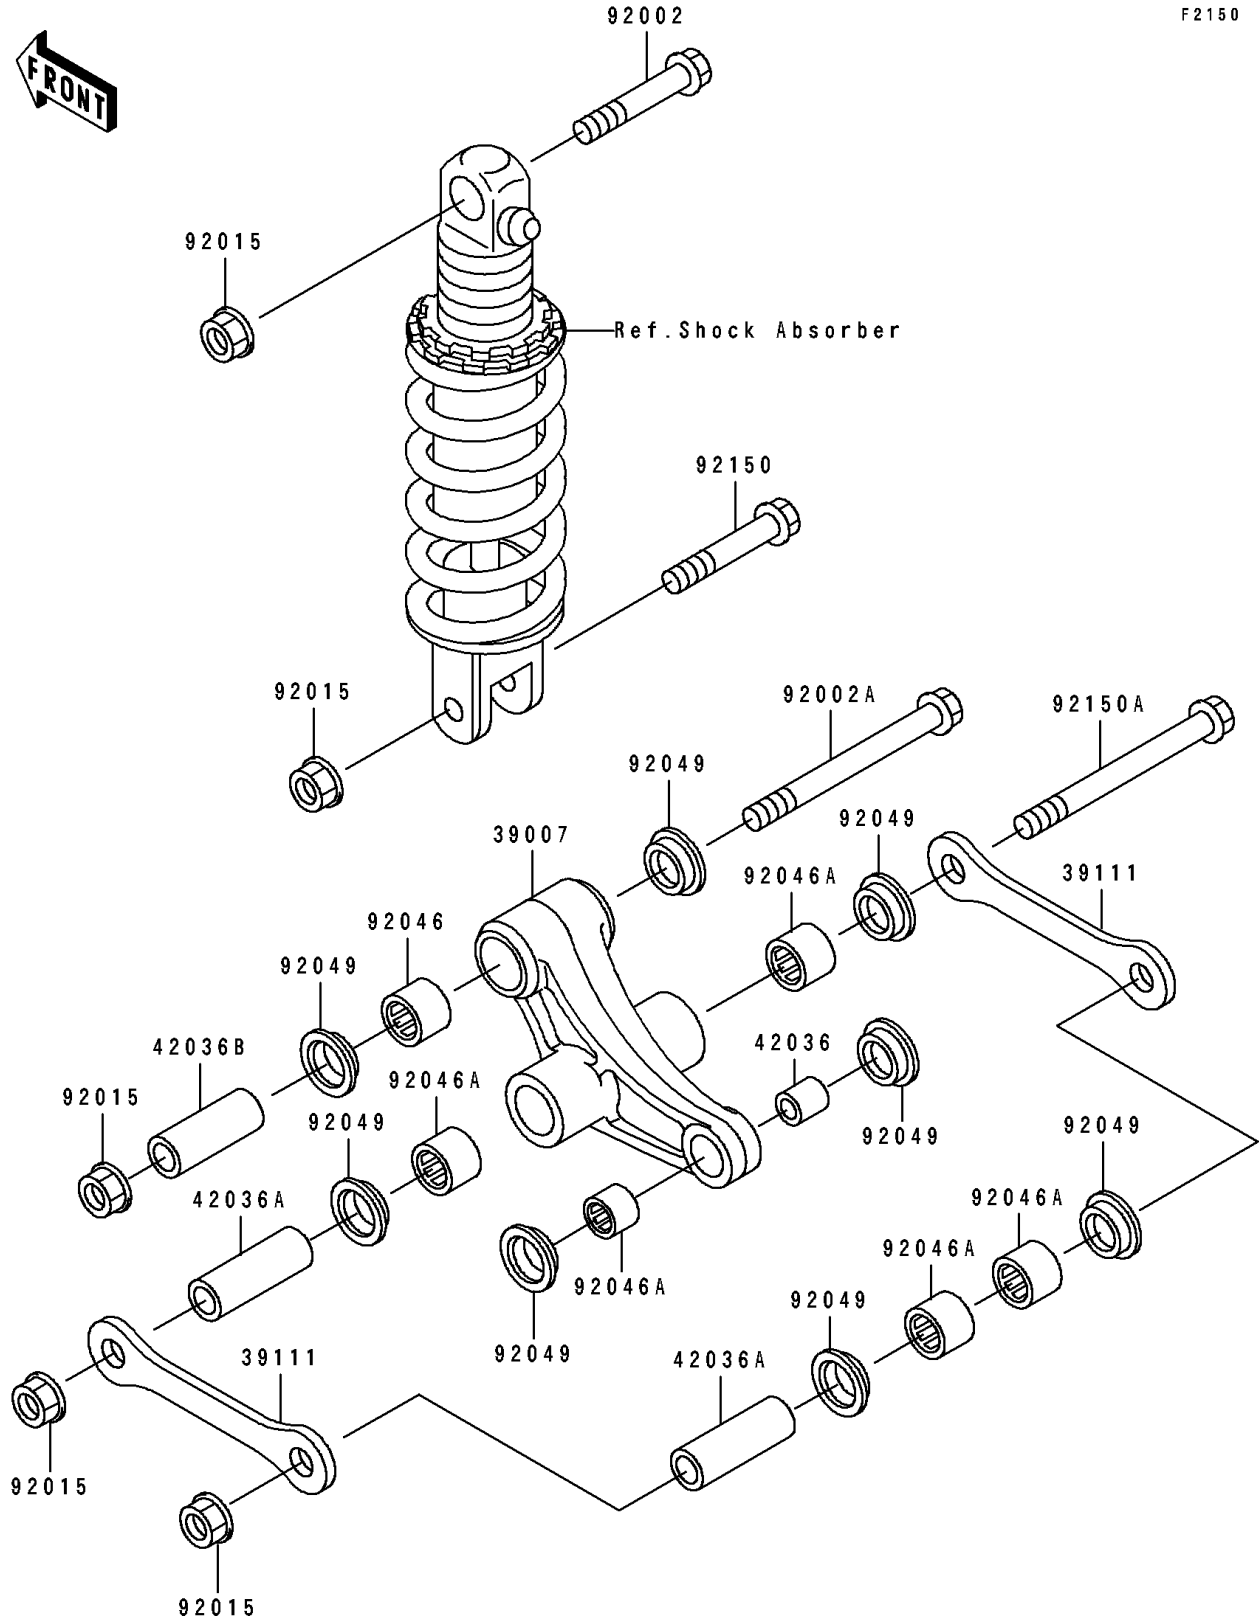

1994 Ninja® ZX™-7 PARTS DIAGRAM

Rear Suspension

F2150

1994 Ninja® ZX™-7 PARTS LIST

Rear Suspension

ITEM NAME	PART NUMBER	QUANTITY
ARM-SUSP,UNI TRAK (Ref # 39007)	39007-1224	1
ROD-TIE,SUSPENSION (Ref # 39111)	39111-1131	2
SLEEVE,ARM,RR (Ref # 42036)	42036-1077	1
SLEEVE,12.1X20X88 (Ref # 42036A)	42036-1250	2
SLEEVE,12.1X20X44.5 (Ref # 42036B)	42036-1288	1
BOLT,12X55 (Ref # 92002)	92002-1130	1
BOLT,12X85 (Ref # 92002A)	92002-1255	1
NUT,FLANGED,12MM (Ref # 92015)	92015-1433	5
BEARING-NEEDLE,BM202726 (Ref # 92046)	92046-1110	1
BEARING-NEEDLE,BM202715 (Ref # 92046A)	92046-1112	5
SEAL-OIL,ARM,CNT (Ref # 92049)	92049-1109	8
BOLT,FLANGED,12X63 (Ref # 92150)	92150-1258	1
BOLT,FLANGED,12X112 (Ref # 92150A)	92150-1259	2