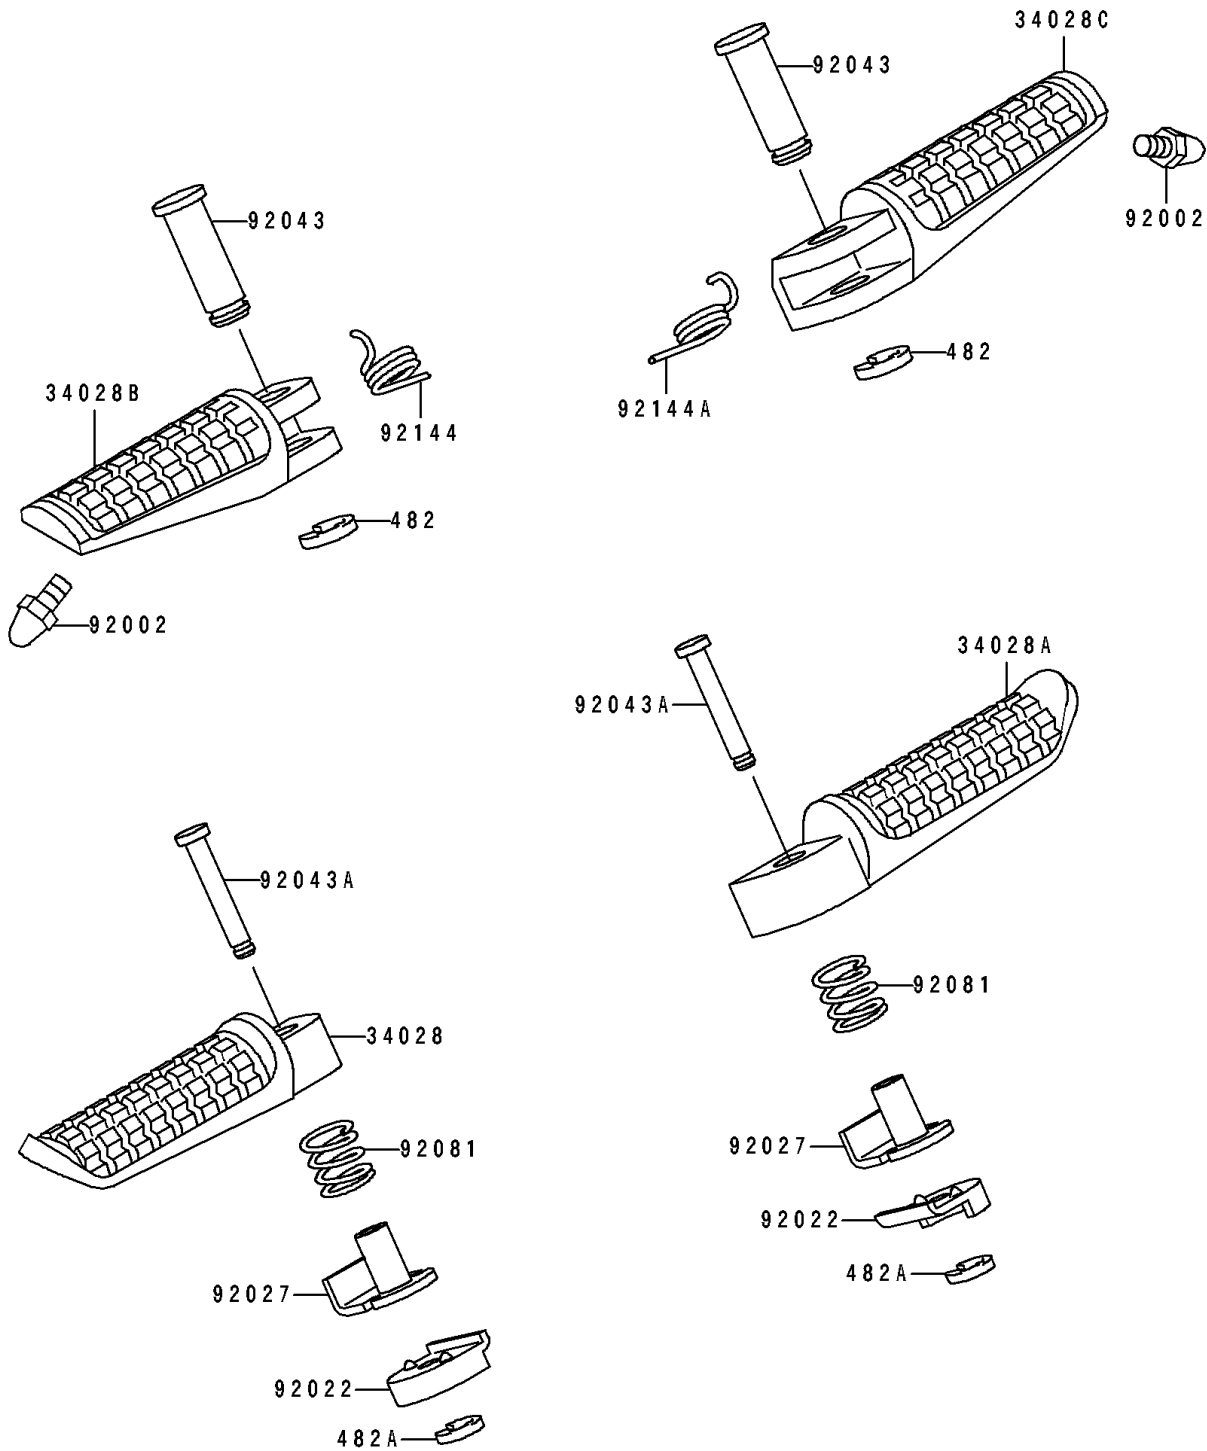

1993 Ninja® ZX™ -7 PARTS DIAGRAM

Footrests

F2160

1993 Ninja® ZX™-7 PARTS LIST

Footrests

ITEM NAME	PART NUMBER	QUANTITY
STEP,RR,LH (Ref # 34028)	34028-1191	1
STEP,RR,RH (Ref # 34028A)	34028-1192	1
STEP,FR,LH (Ref # 34028B)	34028-1338	1
STEP,FR,RH (Ref # 34028C)	34028-1339	1
BOLT,BANK SENSOR (Ref # 92002)	92002-1742	2
WASHER,STEP,RR (Ref # 92022)	92022-1507	2
COLLAR,STEP (Ref # 92027)	92027-1732	2
PIN,12X37 (Ref # 92043)	92043-1144	2
PIN,6X38.5 (Ref # 92043A)	92043-1238	2
SPRING,STEP,RR (Ref # 92081)	92081-1612	2
SPRING,STEP RETURN,LH (Ref # 92144)	92144-1567	1
SPRING,STEP RETURN (Ref # 92144A)	92144-1568	1
CIRCLIP-TYPE-E,10MM (Ref # 482)	482L0100	2
CIRCLIP-TYPE-E,5MM (Ref # 482A)	482L5000	2