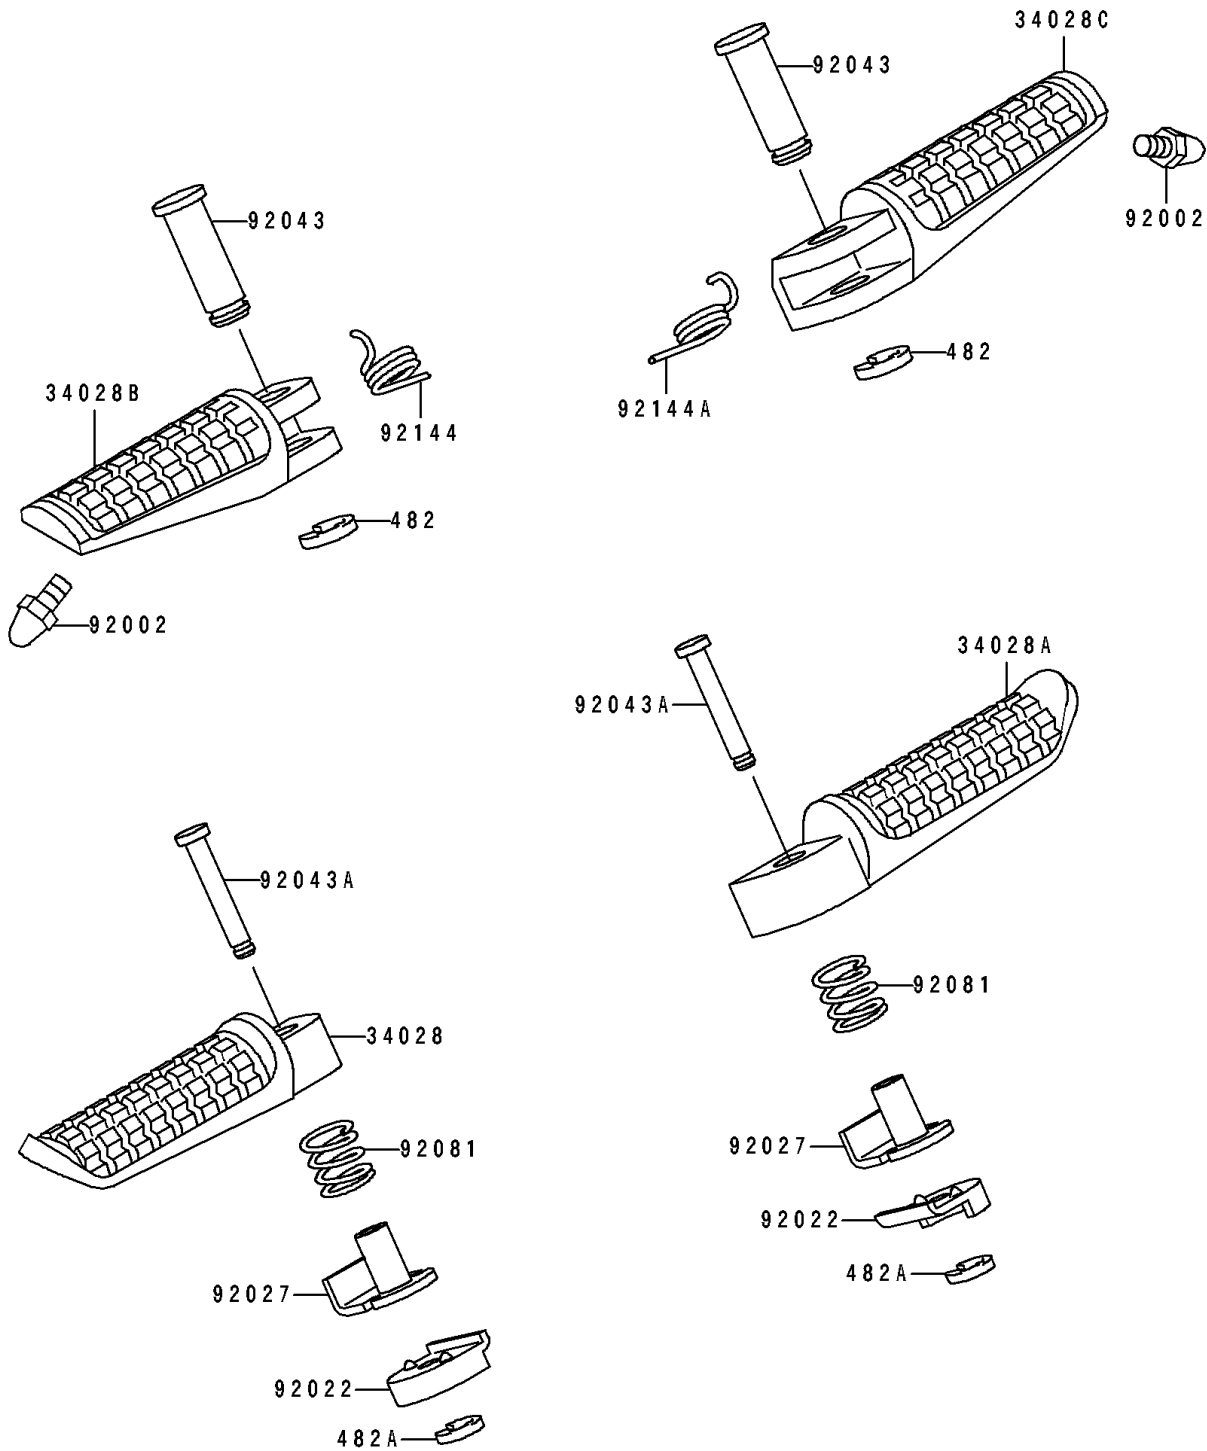

# 1995 Ninja® ZX™-7 PARTS DIAGRAM

Footrests

F2160

## 1995 Ninja® ZX™-7 PARTS LIST

### Footrests

ITEM NAME	PART NUMBER	QUANTITY
STEP,RR,LH (Ref # 34028)	34028-1191	1
STEP,RR,RH (Ref # 34028A)	34028-1192	1
STEP,FR,LH (Ref # 34028B)	34028-1338	1
STEP,FR,RH (Ref # 34028C)	34028-1339	1
BOLT,BANK SENSOR (Ref # 92002)	92002-1742	2
WASHER,STEP,RR (Ref # 92022)	92022-1507	2
COLLAR,STEP (Ref # 92027)	92027-1732	2
PIN,12X37 (Ref # 92043)	92043-1144	2
PIN,6X38.5 (Ref # 92043A)	92043-1238	2
SPRING,STEP,RR (Ref # 92081)	92081-1612	2
SPRING,STEP RETURN,LH (Ref # 92144)	92144-1567	1
SPRING,STEP RETURN (Ref # 92144A)	92144-1568	1
CIRCLIP-TYPE-E,10MM (Ref # 482)	482L0100	2
CIRCLIP-TYPE-E,5MM (Ref # 482A)	482L5000	2