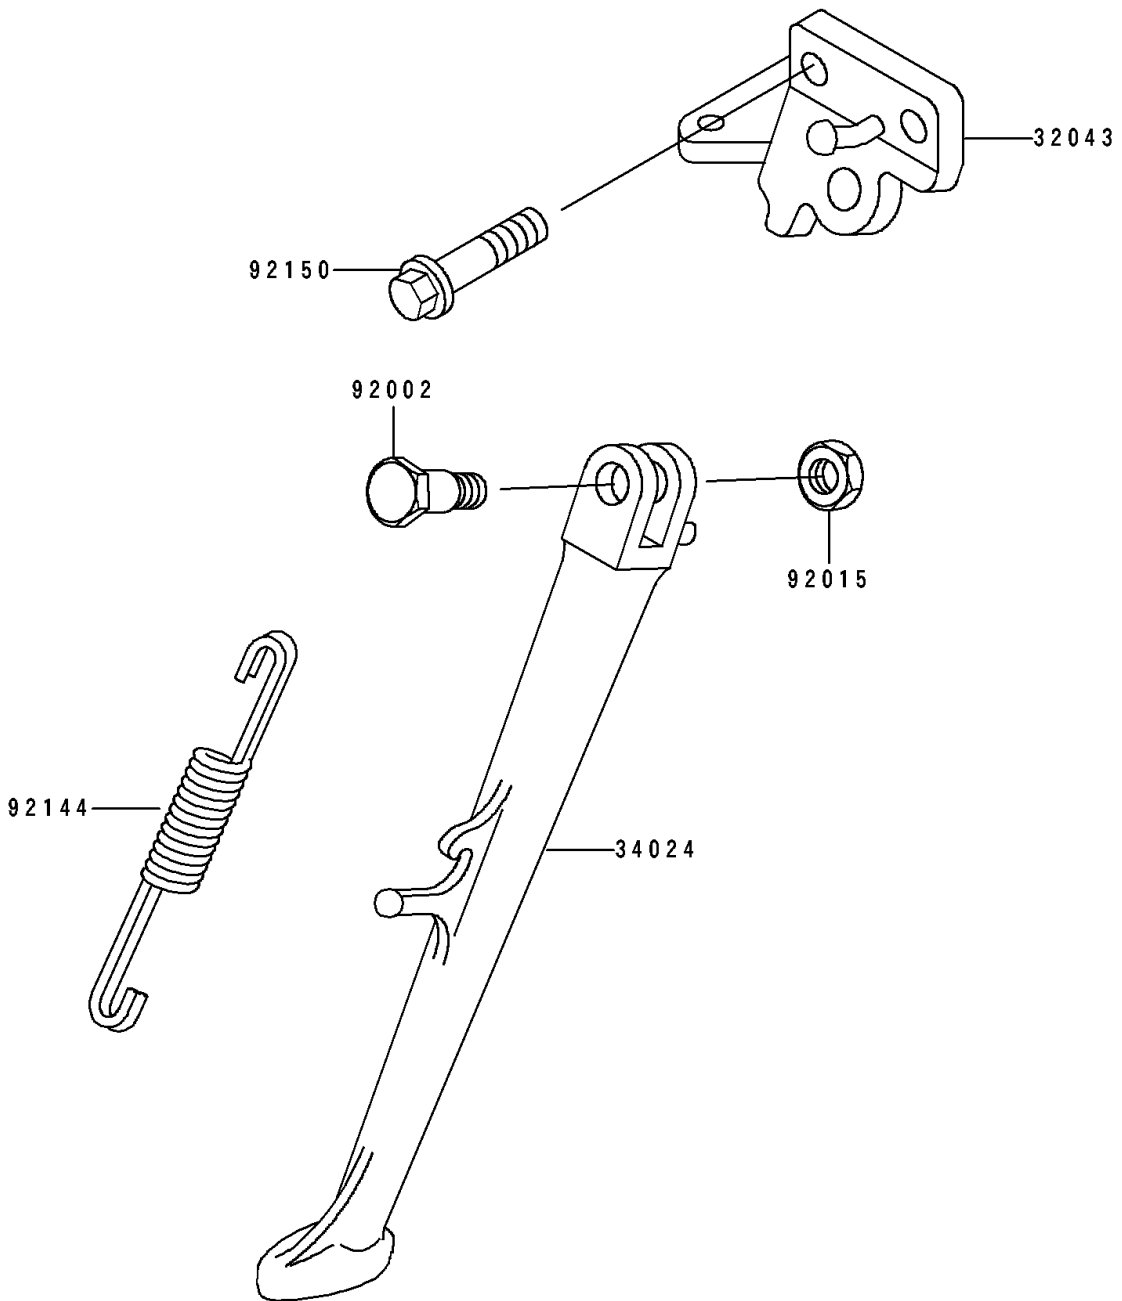

1994 Ninja® ZX™ -7 PARTS DIAGRAM

Stand(s)

F 2 1 9 0

1994 Ninja® ZX™ -7 PARTS LIST

Stand(s)

ITEM NAME	PART NUMBER	QUANTITY
BRACKET-STAND,SIDE (Ref # 32043)	32043-1342	1
STAND-SIDE (Ref # 34024)	34024-1276	1
BOLT,SIDE STAND (Ref # 92002)	92002-1813	1
NUT,LOCK,10MM,BLACK (Ref # 92015)	92015-1188	1
SPRING,SIDE STAND (Ref # 92144)	92144-1127	1
BOLT,FLANGED,10X35 (Ref # 92150)	92150-1353	2