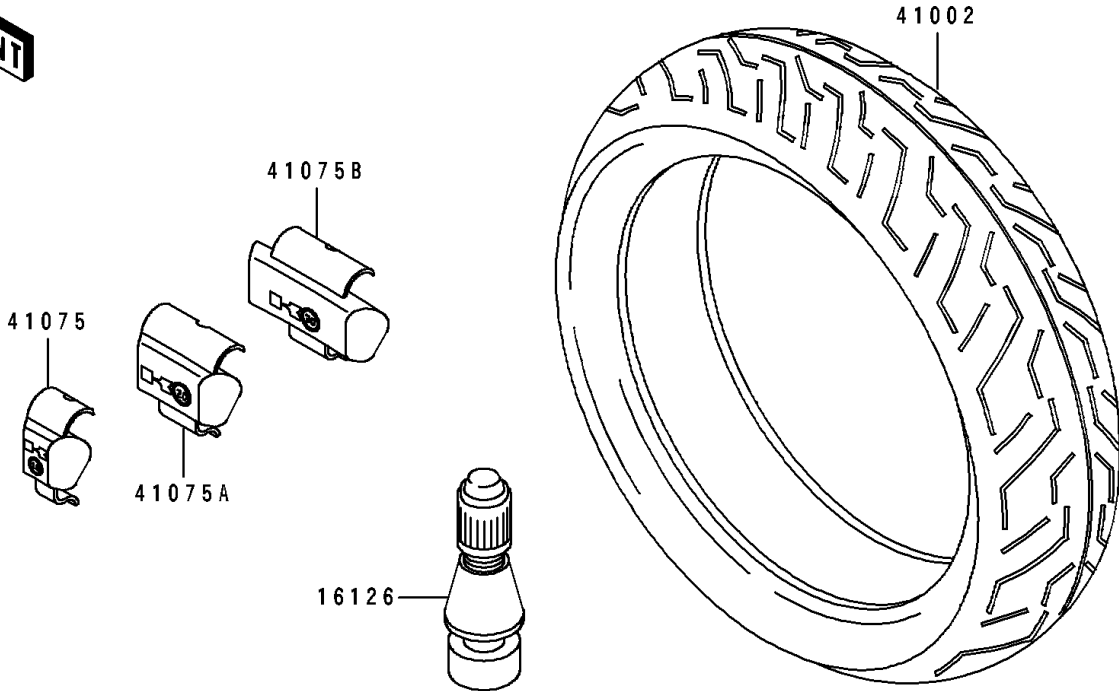

1994 Ninja® ZX™ -7 PARTS DIAGRAM

Tires

F2210

1994 Ninja® ZX™ -7 PARTS LIST

Tires

ITEM NAME	PART NUMBER	QUANTITY
VALVE,TIRE (Ref # 16126)	16126-1140	2
TIRE,FR,120/70ZR17(D) (Ref # 41002)	41002-1928	1
TIRE,RR,180/55ZR17(D) (Ref # 41002A)	41002-1929	1
BALANCER-WHEEL,10G,SILVER (Ref # 41075)	41075-1014	AR
BALANCER-WHEEL,20G,SILVER (Ref # 41075A)	41075-1015	AR
BALANCER-WHEEL,30G,SILVER (Ref # 41075B)	41075-1016	AR