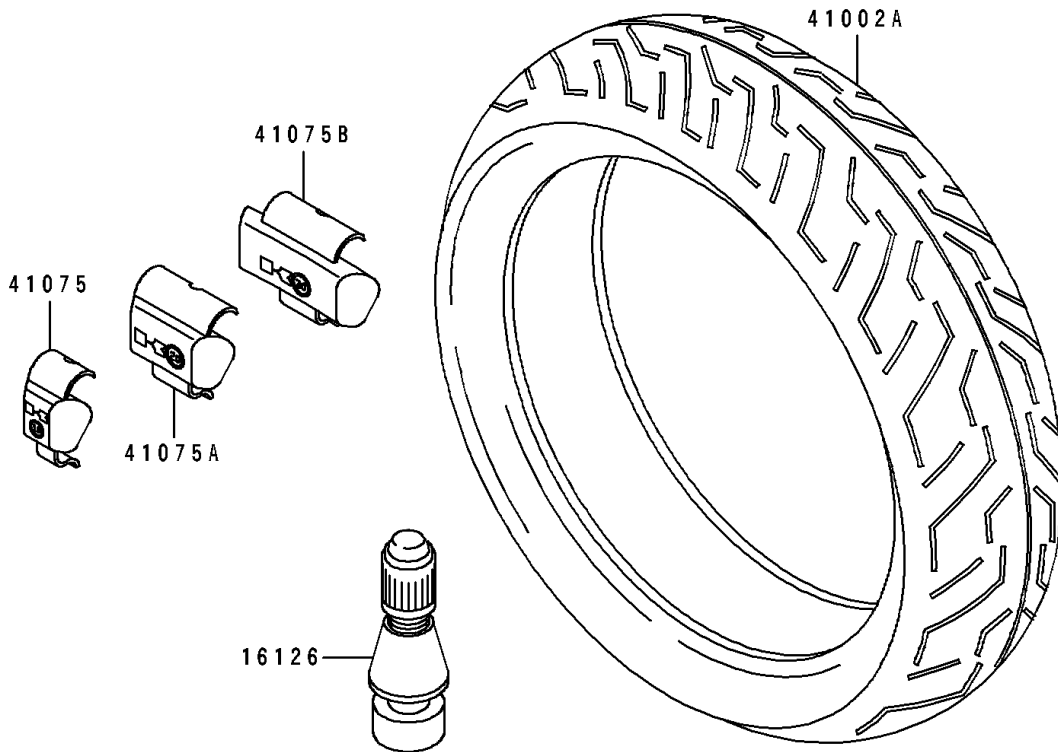

1994 Ninja® ZX™ -7 PARTS DIAGRAM

Tires

F2210

1994 Ninja® ZX™ -7 PARTS LIST

Tires

ITEM NAME	PART NUMBER	QUANTITY
VALVE,TIRE (Ref # 16126)	16126-1140	2
TIRE,FR,120/70ZR17(D) (Ref # 41002)	41002-1928	1
TIRE,RR,180/55ZR17(D) (Ref # 41002A)	41002-1929	1
BALANCER-WHEEL,10G,SILVER (Ref # 41075)	41075-1014	AR
BALANCER-WHEEL,20G,SILVER (Ref # 41075A)	41075-1015	AR
BALANCER-WHEEL,30G,SILVER (Ref # 41075B)	41075-1016	AR