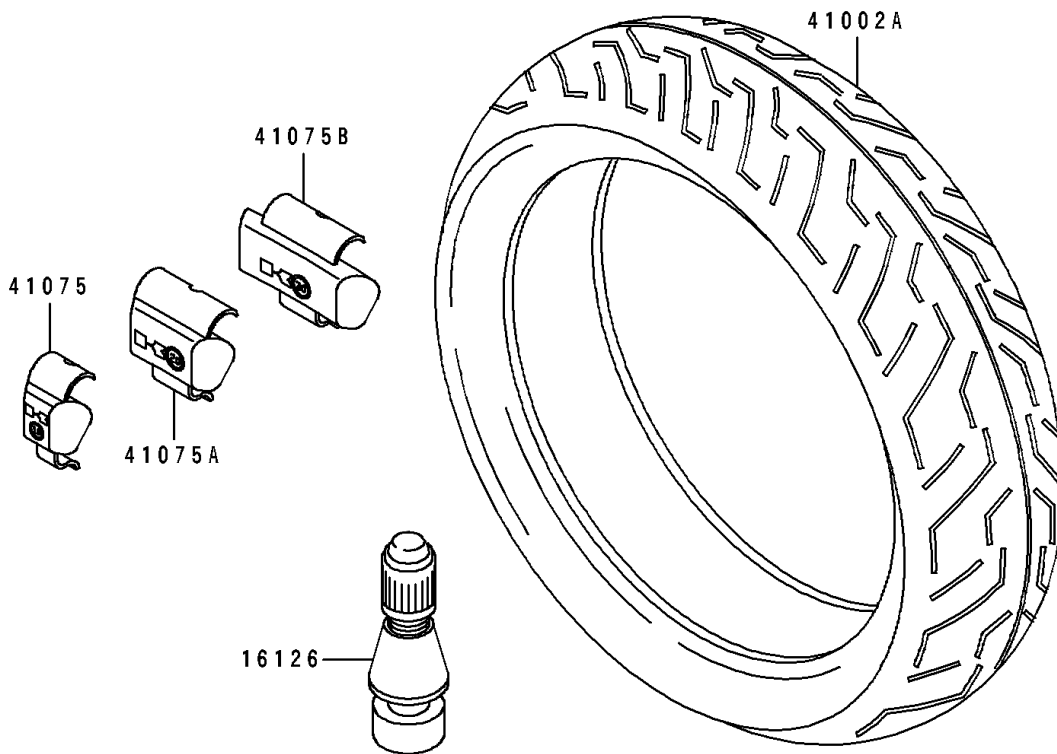

1994 Ninja® ZX™ -7 PARTS DIAGRAM

Tires

F2210

1994 Ninja® ZX™ -7 PARTS LIST

Tires

ITEM NAME	PART NUMBER	QUANTITY
VALVE,TIRE (Ref # 16126)	16126-1140	2
TIRE,FR,120/70ZR17(D) (Ref # 41002)	41002-1928	1
TIRE,RR,180/55ZR17(D) (Ref # 41002A)	41002-1929	1
BALANCER-WHEEL,10G,SILVER (Ref # 41075)	41075-1014	AR
BALANCER-WHEEL,20G,SILVER (Ref # 41075A)	41075-1015	AR
BALANCER-WHEEL,30G,SILVER (Ref # 41075B)	41075-1016	AR