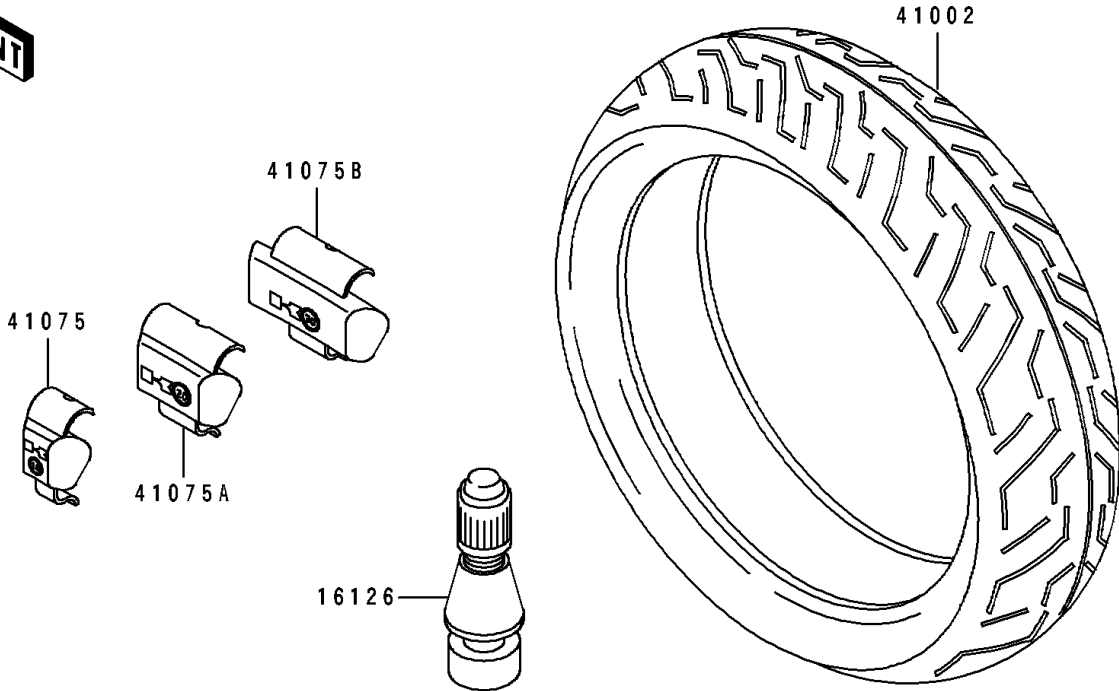

# 1995 Ninja® ZX™ -7 PARTS DIAGRAM

Tires

F2210

## 1995 Ninja® ZX™ -7 PARTS LIST

### Tires

ITEM NAME	PART NUMBER	QUANTITY
VALVE,TIRE (Ref # 16126)	16126-1140	2
TIRE,FR,120/70ZR17(D) (Ref # 41002)	41002-1928	1
TIRE,RR,180/55ZR17(D) (Ref # 41002A)	41002-1929	1
BALANCER-WHEEL,10G,SILVER (Ref # 41075)	41075-1014	AR
BALANCER-WHEEL,20G,SILVER (Ref # 41075A)	41075-1015	AR
BALANCER-WHEEL,30G,SILVER (Ref # 41075B)	41075-1016	AR