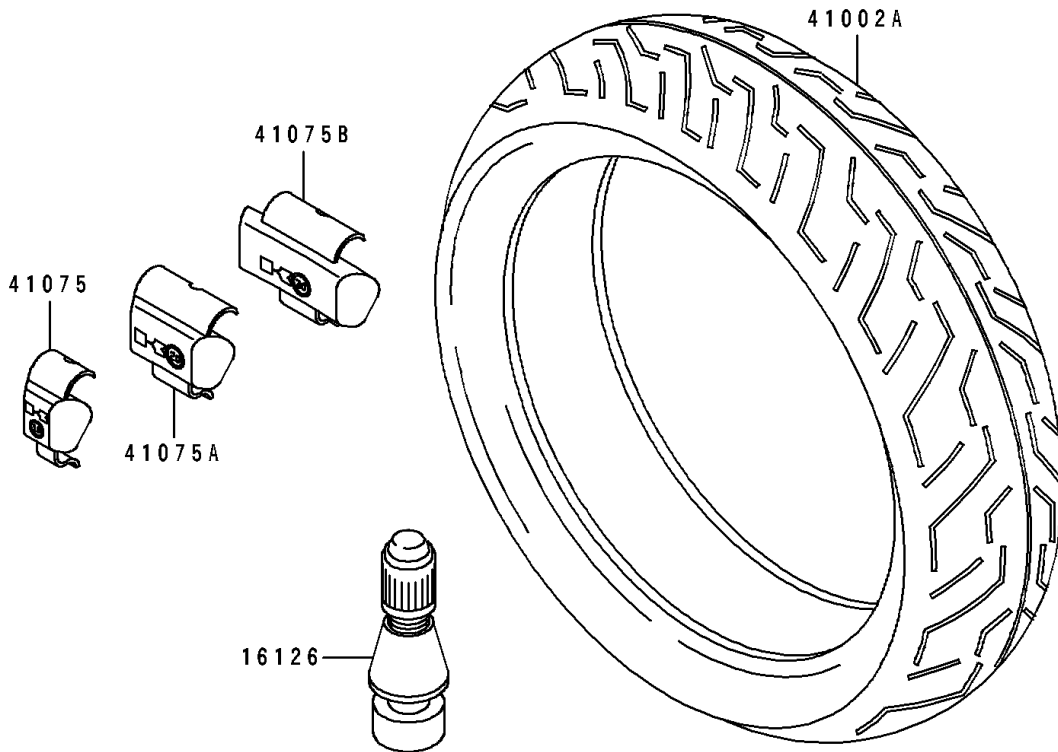

# 1995 Ninja® ZX™ -7 PARTS DIAGRAM

Tires

F2210

## 1995 Ninja® ZX™ -7 PARTS LIST

### Tires

ITEM NAME	PART NUMBER	QUANTITY
VALVE,TIRE (Ref # 16126)	16126-1140	2
TIRE,FR,120/70ZR17(D) (Ref # 41002)	41002-1928	1
TIRE,RR,180/55ZR17(D) (Ref # 41002A)	41002-1929	1
BALANCER-WHEEL,10G,SILVER (Ref # 41075)	41075-1014	AR
BALANCER-WHEEL,20G,SILVER (Ref # 41075A)	41075-1015	AR
BALANCER-WHEEL,30G,SILVER (Ref # 41075B)	41075-1016	AR