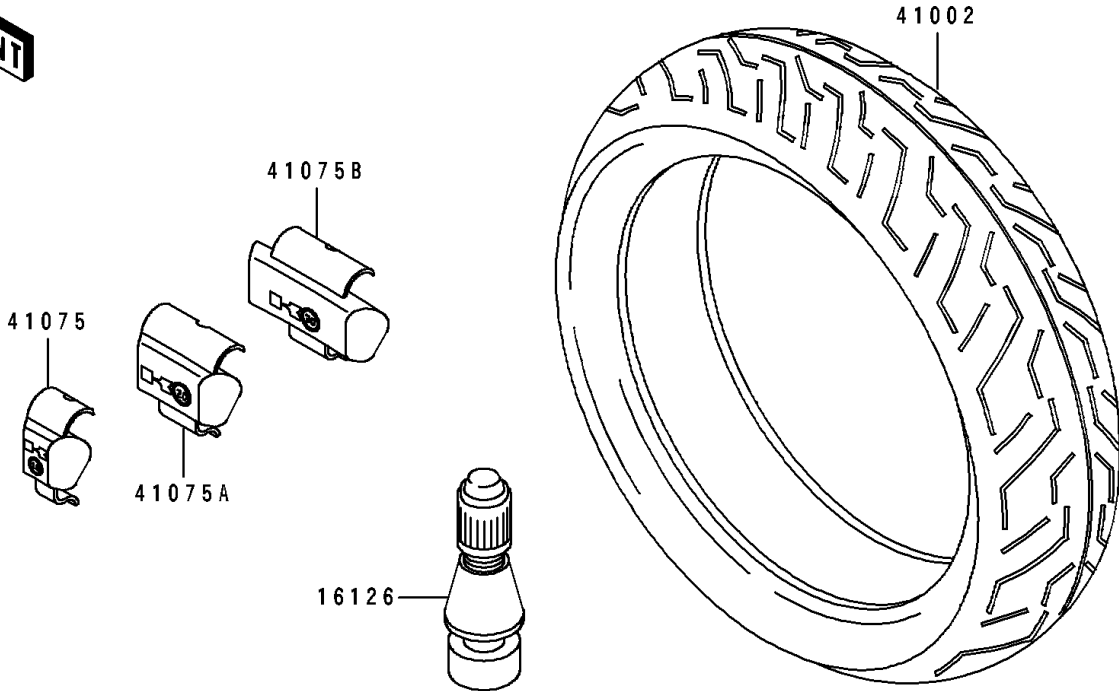

1995 Ninja® ZX™ -7 PARTS DIAGRAM

Tires

F2210

1995 Ninja® ZX™ -7 PARTS LIST

Tires

ITEM NAME	PART NUMBER	QUANTITY
VALVE,TIRE (Ref # 16126)	16126-1140	2
TIRE,FR,120/70ZR17(D) (Ref # 41002)	41002-1928	1
TIRE,RR,180/55ZR17(D) (Ref # 41002A)	41002-1929	1
BALANCER-WHEEL,10G,SILVER (Ref # 41075)	41075-1014	AR
BALANCER-WHEEL,20G,SILVER (Ref # 41075A)	41075-1015	AR
BALANCER-WHEEL,30G,SILVER (Ref # 41075B)	41075-1016	AR