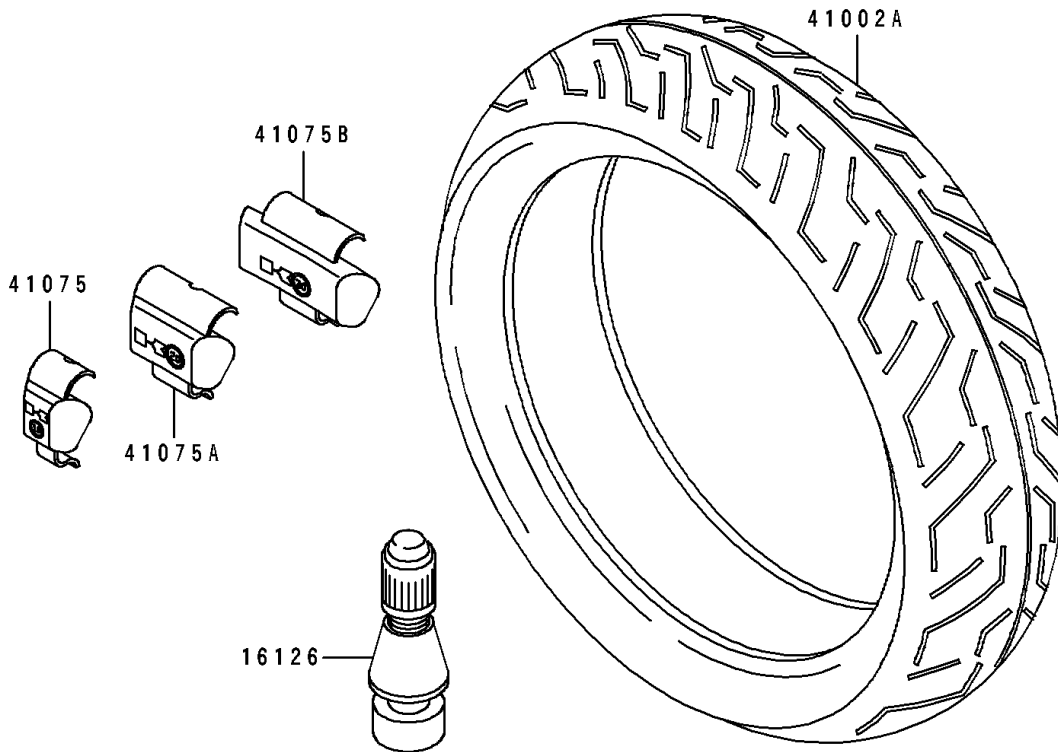

1995 Ninja® ZX™ -7 PARTS DIAGRAM

Tires

F2210

1995 Ninja® ZX™ -7 PARTS LIST

Tires

ITEM NAME	PART NUMBER	QUANTITY
VALVE,TIRE (Ref # 16126)	16126-1140	2
TIRE,FR,120/70ZR17(D) (Ref # 41002)	41002-1928	1
TIRE,RR,180/55ZR17(D) (Ref # 41002A)	41002-1929	1
BALANCER-WHEEL,10G,SILVER (Ref # 41075)	41075-1014	AR
BALANCER-WHEEL,20G,SILVER (Ref # 41075A)	41075-1015	AR
BALANCER-WHEEL,30G,SILVER (Ref # 41075B)	41075-1016	AR