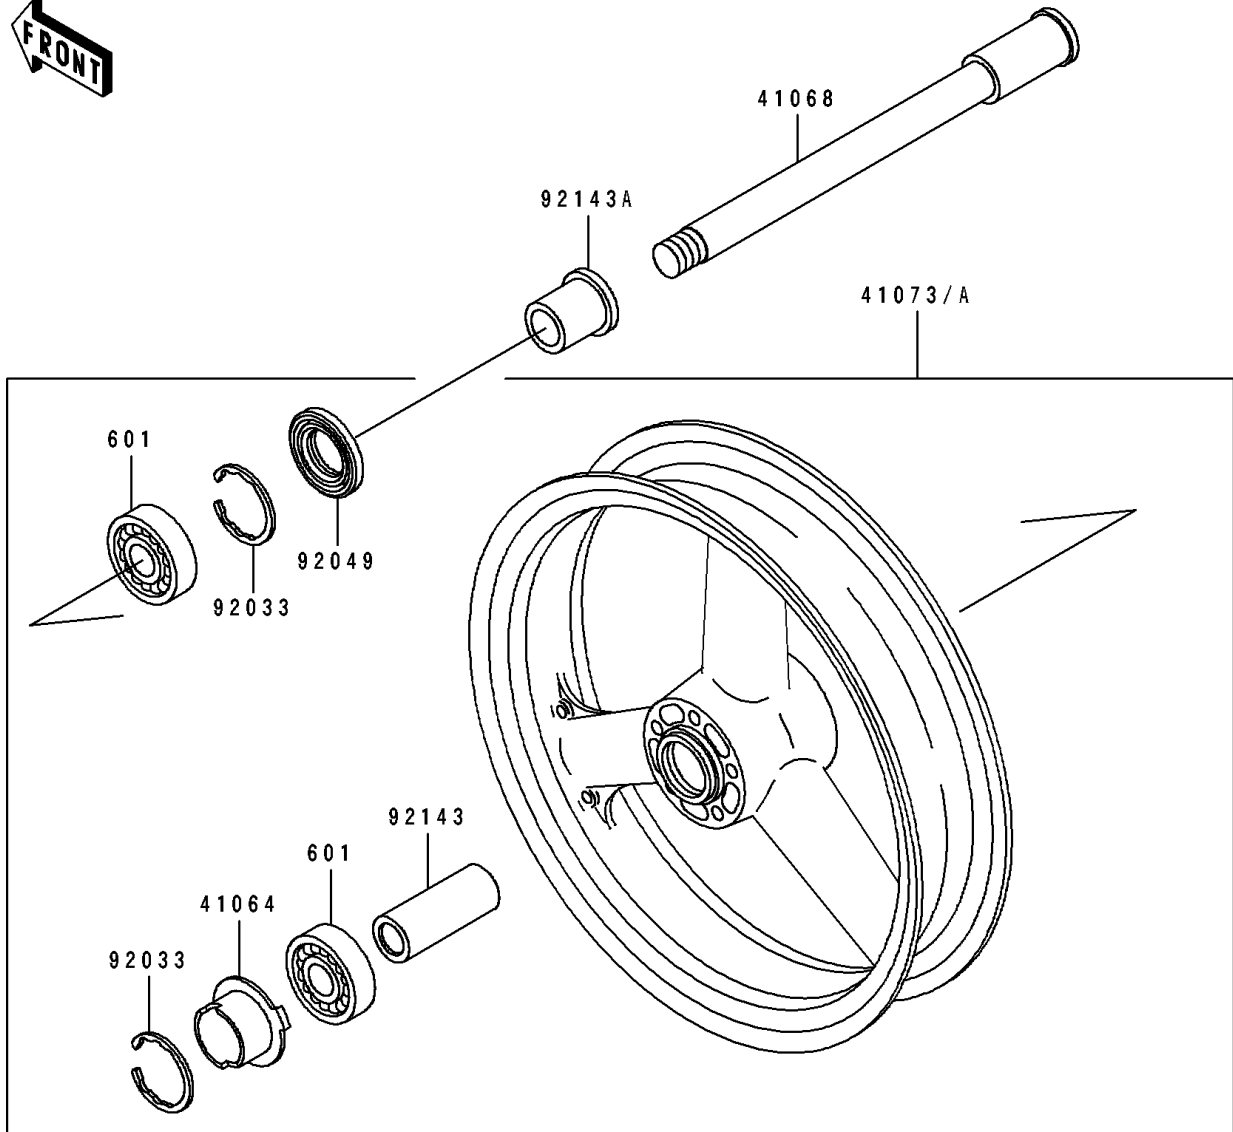

1994 Ninja® ZX™ -7 PARTS DIAGRAM

Front Wheel

F2230

1994 Ninja® ZX™-7 PARTS LIST

Front Wheel

ITEM NAME	PART NUMBER	QUANTITY
GEAR-METER SCREW,9T (Ref # 41060)	41060-1140	1
GEAR-METER SCREW,24T (Ref # 41060A)	41060-1141	1
WASHER,5.1X9X0.4 (Ref # 41063)	41063-001	2
RECEIVER-SPEEDOMETER (Ref # 41064)	41064-1055	1
AXLE,FR (Ref # 41068)	41068-1327	1
WHEEL-ASSY,FR,L.GREEN (Ref # 41073)	41073-1496-CJ	1
WHEEL-ASSY,FR,P.C.GRAY (Ref # 41073A)	41073-1496-DH	1
CASE-ASSY-METER GEAR (Ref # 41078)	41078-1082	1
BUSHING,METER GEAR CASE (Ref # 92028)	92028-1634	1
RING-SNAP,47MM (Ref # 92033)	92033-1042	2
PIN,SPRING,3X18 (Ref # 92043)	92043-1454	1
SEAL-OIL,BJN 32 47 5 (Ref # 92049)	92049-1377	1
SEAL-OIL,BJN-C2 35 52 5 (Ref # 92049A)	92049-1378	1
COLLAR,FR HUB,L=94 (Ref # 92143)	92143-1476	1
COLLAR,FR AXLE,RH,L=17.5 (Ref # 92143A)	92143-1477	1
COLLAR,FR AXLE,LH,L=44.5 (Ref # 92143B)	92143-1478	1
BEARING-BALL,#6005UU (Ref # 601)	601B6005UU	2