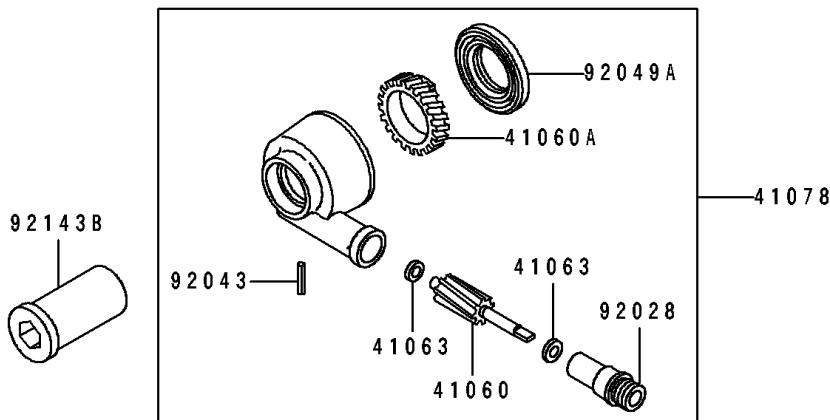

1994 Ninja® ZX™ -7 PARTS DIAGRAM

Front Wheel

F2230

1994 Ninja® ZX™-7 PARTS LIST

Front Wheel

ITEM NAME	PART NUMBER	QUANTITY
GEAR-METER SCREW,9T (Ref # 41060)	41060-1140	1
GEAR-METER SCREW,24T (Ref # 41060A)	41060-1141	1
WASHER,5.1X9X0.4 (Ref # 41063)	41063-001	2
RECEIVER-SPEEDOMETER (Ref # 41064)	41064-1055	1
AXLE,FR (Ref # 41068)	41068-1327	1
WHEEL-ASSY,FR,L.GREEN (Ref # 41073)	41073-1496-CJ	1
WHEEL-ASSY,FR,P.C.GRAY (Ref # 41073A)	41073-1496-DH	1
CASE-ASSY-METER GEAR (Ref # 41078)	41078-1082	1
BUSHING,METER GEAR CASE (Ref # 92028)	92028-1634	1
RING-SNAP,47MM (Ref # 92033)	92033-1042	2
PIN,SPRING,3X18 (Ref # 92043)	92043-1454	1
SEAL-OIL,BJN 32 47 5 (Ref # 92049)	92049-1377	1
SEAL-OIL,BJN-C2 35 52 5 (Ref # 92049A)	92049-1378	1
COLLAR,FR HUB,L=94 (Ref # 92143)	92143-1476	1
COLLAR,FR AXLE,RH,L=17.5 (Ref # 92143A)	92143-1477	1
COLLAR,FR AXLE,LH,L=44.5 (Ref # 92143B)	92143-1478	1
BEARING-BALL,#6005UU (Ref # 601)	601B6005UU	2