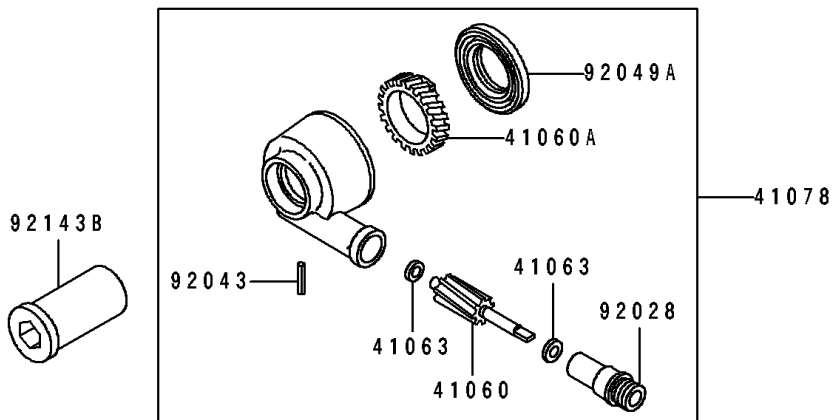

1995 Ninja® ZX™ -7 PARTS DIAGRAM

Front Wheel

F2230

1995 Ninja® ZX™ -7 PARTS LIST

Front Wheel

ITEM NAME	PART NUMBER	QUANTITY
GEAR-METER SCREW,9T (Ref # 41060)	41060-1140	1
GEAR-METER SCREW,24T (Ref # 41060A)	41060-1141	1
WASHER,5.1X9X0.4 (Ref # 41063)	41063-001	2
RECEIVER-SPEEDOMETER (Ref # 41064)	41064-1055	1
AXLE,FR (Ref # 41068)	41068-1327	1
WHEEL-ASSY,FR,L.GREEN (Ref # 41073)	41073-1496-CJ	1
WHEEL-ASSY,FR,P.C.GRAY (Ref # 41073A)	41073-1496-DH	1
CASE-ASSY-METER GEAR (Ref # 41078)	41078-1082	1
BUSHING,METER GEAR CASE (Ref # 92028)	92028-1634	1
RING-SNAP,47MM (Ref # 92033)	92033-1042	2
PIN,SPRING,3X18 (Ref # 92043)	92043-1454	1
SEAL-OIL,BJN 32 47 5 (Ref # 92049)	92049-1377	1
SEAL-OIL,BJN-C2 35 52 5 (Ref # 92049A)	92049-1378	1
COLLAR,FR HUB,L=94 (Ref # 92143)	92143-1476	1
COLLAR,FR AXLE,RH,L=17.5 (Ref # 92143A)	92143-1477	1
COLLAR,FR AXLE,LH,L=44.5 (Ref # 92143B)	92143-1478	1
BEARING-BALL,#6005UU (Ref # 601)	601B6005UU	2