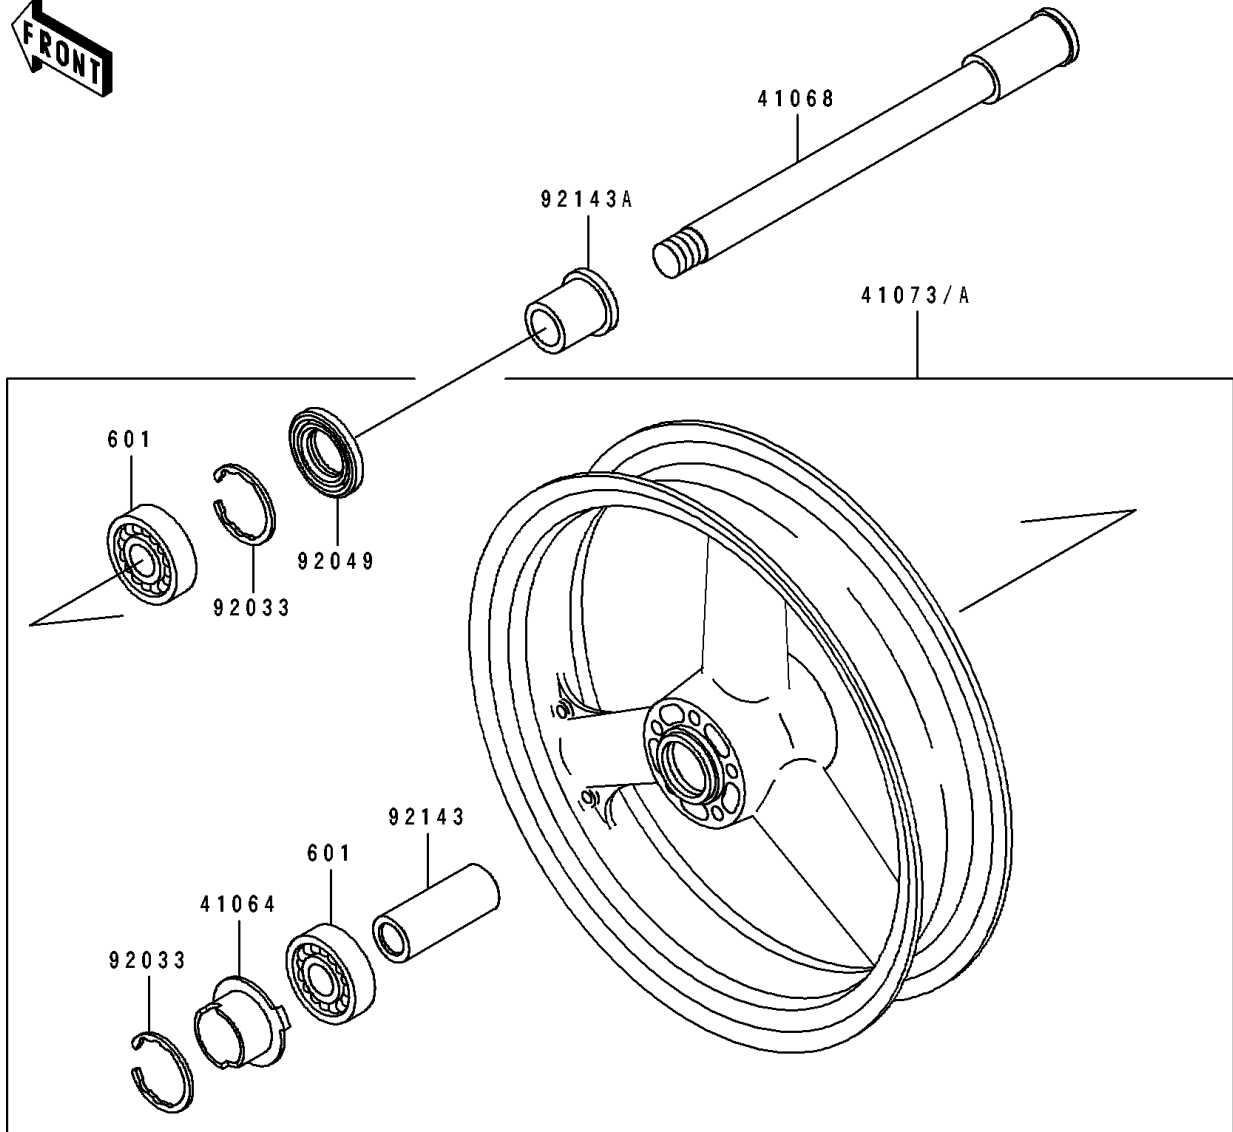

1995 Ninja® ZX™ -7 PARTS DIAGRAM

Front Wheel

F2230

1995 Ninja® ZX™ -7 PARTS LIST

Front Wheel

ITEM NAME	PART NUMBER	QUANTITY
GEAR-METER SCREW,9T (Ref # 41060)	41060-1140	1
GEAR-METER SCREW,24T (Ref # 41060A)	41060-1141	1
WASHER,5.1X9X0.4 (Ref # 41063)	41063-001	2
RECEIVER-SPEEDOMETER (Ref # 41064)	41064-1055	1
AXLE,FR (Ref # 41068)	41068-1327	1
WHEEL-ASSY,FR,L.GREEN (Ref # 41073)	41073-1496-CJ	1
WHEEL-ASSY,FR,P.C.GRAY (Ref # 41073A)	41073-1496-DH	1
CASE-ASSY-METER GEAR (Ref # 41078)	41078-1082	1
BUSHING,METER GEAR CASE (Ref # 92028)	92028-1634	1
RING-SNAP,47MM (Ref # 92033)	92033-1042	2
PIN,SPRING,3X18 (Ref # 92043)	92043-1454	1
SEAL-OIL,BJN 32 47 5 (Ref # 92049)	92049-1377	1
SEAL-OIL,BJN-C2 35 52 5 (Ref # 92049A)	92049-1378	1
COLLAR,FR HUB,L=94 (Ref # 92143)	92143-1476	1
COLLAR,FR AXLE,RH,L=17.5 (Ref # 92143A)	92143-1477	1
COLLAR,FR AXLE,LH,L=44.5 (Ref # 92143B)	92143-1478	1
BEARING-BALL,#6005UU (Ref # 601)	601B6005UU	2