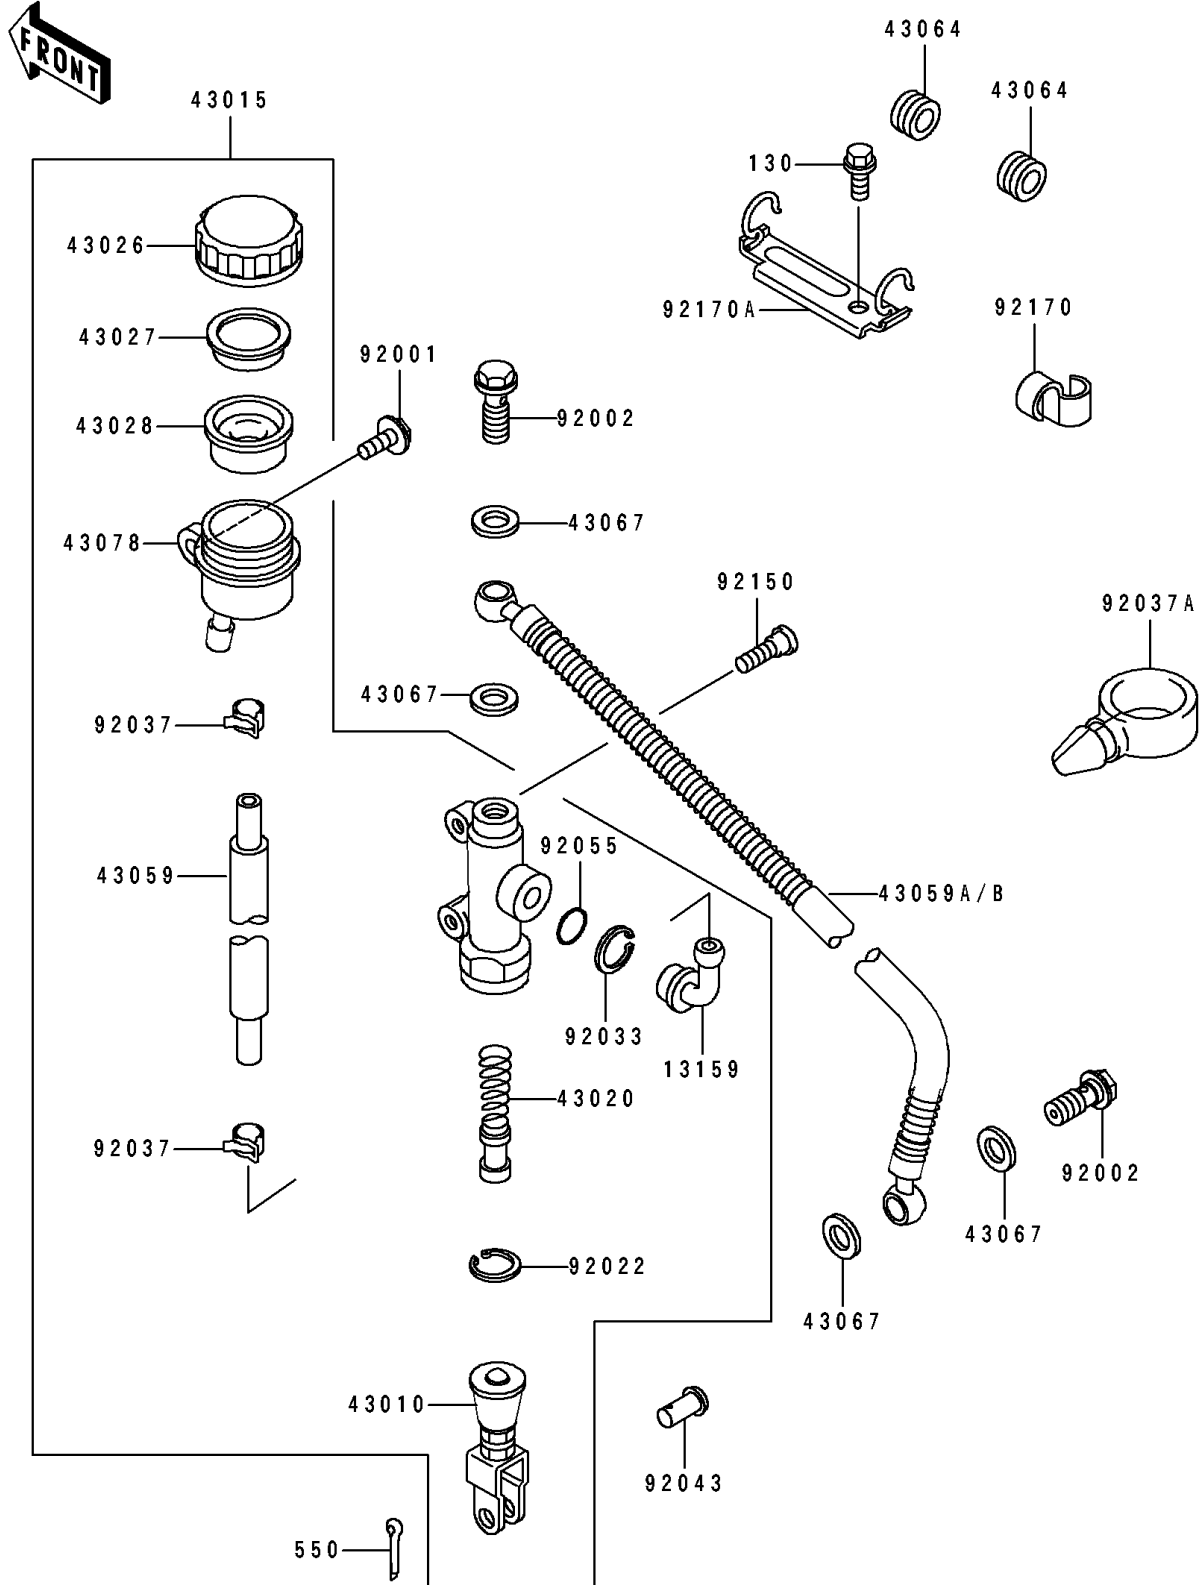

1994 Ninja® ZX™-7 PARTS DIAGRAM

Rear Master Cylinder

F2293

1994 Ninja® ZX™-7 PARTS LIST

Rear Master Cylinder

ITEM NAME	PART NUMBER	QUANTITY
CONNECTOR,RR MASTER CYLINDER (Ref # 13159)	13159-1052	1
ROD-ASSY-BRAKE (Ref # 43010)	43010-1062	1
CYLINDER-ASSY-MASTER,RR (Ref # 43015)	43015-1456	1
PISTON-COMP-BRAKE (Ref # 43020)	43020-1094	1
CAP-BRAKE (Ref # 43026)	43026-1051	1
PLATE-DIAPHRAGM (Ref # 43027)	43027-1051	1
DIAPHRAGM,MASTER CYLINDER (Ref # 43028)	43028-1057	1
HOSE-BRAKE,RR MASTER CYLINDER (Ref # 43059)	43059-1313	1
HOSE-BRAKE,RR (Ref # 43059A)	43059-1680	1
GROMMET,HOSE CLAMP (Ref # 43064)	43064-006	2
WASHER,10.5X15X1.5 (Ref # 43067)	43067-001	4
RESERVOIR,RR MASTER CYLINDER (Ref # 43078)	43078-1058	1
BOLT,6X20 (Ref # 92001)	92001-1460	1
BOLT,OIL,L=23 (Ref # 92002)	92002-1888	2
WASHER,CIRCRIP (Ref # 92022)	92022-1601	1
RING-SNAP,20.5MM (Ref # 92033)	92033-1186	1
CLAMP,BRAKE HOSE (Ref # 92037)	92037-1547	2
CLAMP,HOSE (Ref # 92037A)	92037-1827	1
PIN,8MM (Ref # 92043)	92043-1303	1
RING-O,MASTER CYLINDER (Ref # 92055)	92055-1251	1
BOLT,SOCKET,8X25 (Ref # 92150)	92150-1837	2
CLAMP,HOSE (Ref # 92170)	92170-1097	1
CLAMP,HOSE (Ref # 92170A)	92170-1367	1
BOLT-FLANGED,6X10 (Ref # 130)	130H0610	1
PIN-COTTER,2.0X15 (Ref # 550)	550D2015	1