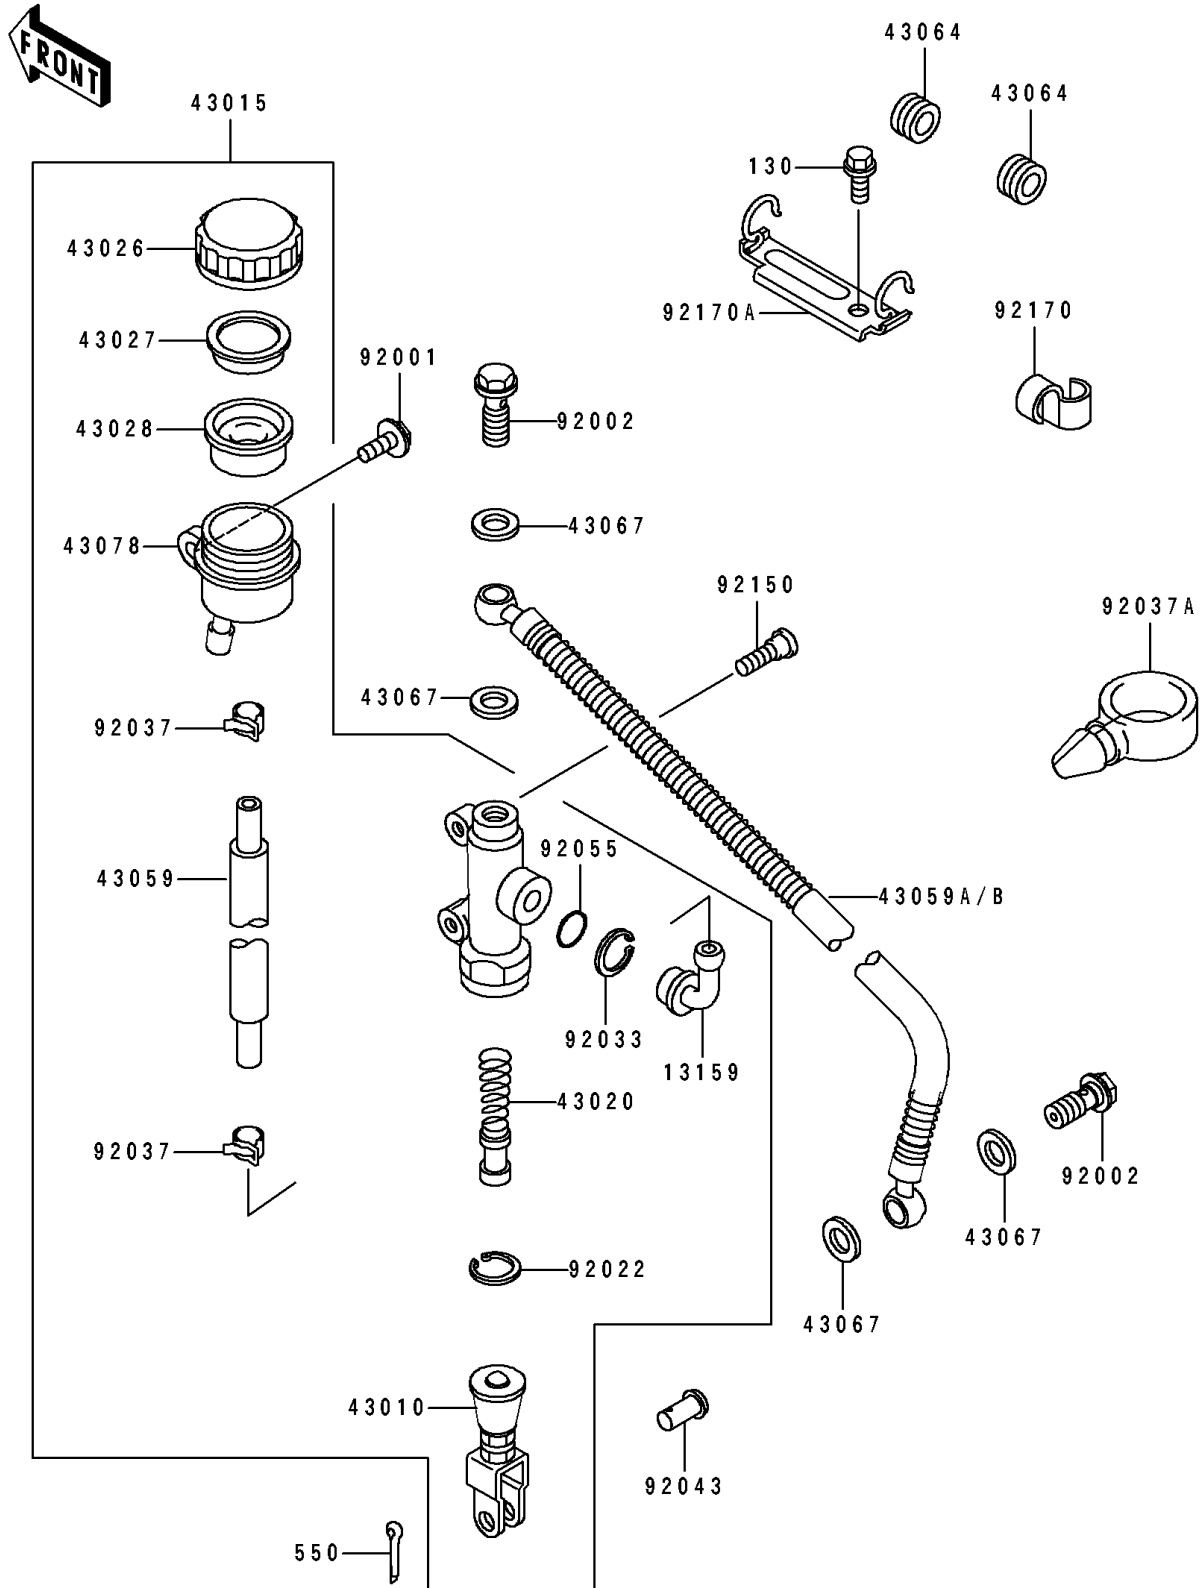

1994 Ninja® ZX™ -7 PARTS DIAGRAM

Rear Master Cylinder

F2293

1994 Ninja® ZX™-7 PARTS LIST

Rear Master Cylinder

ITEM NAME	PART NUMBER	QUANTITY
CONNECTOR,RR MASTER CYLINDER (Ref # 13159)	13159-1052	1
ROD-ASSY-BRAKE (Ref # 43010)	43010-1062	1
CYLINDER-ASSY-MASTER,RR (Ref # 43015)	43015-1456	1
PISTON-COMP-BRAKE (Ref # 43020)	43020-1094	1
CAP-BRAKE (Ref # 43026)	43026-1051	1
PLATE-DIAPHRAGM (Ref # 43027)	43027-1051	1
DIAPHRAGM,MASTER CYLINDER (Ref # 43028)	43028-1057	1
HOSE-BRAKE,RR MASTER CYLINDER (Ref # 43059)	43059-1313	1
HOSE-BRAKE,RR (Ref # 43059A)	43059-1680	1
GROMMET,HOSE CLAMP (Ref # 43064)	43064-006	2
WASHER,10.5X15X1.5 (Ref # 43067)	43067-001	4
RESERVOIR,RR MASTER CYLINDER (Ref # 43078)	43078-1058	1
BOLT,6X20 (Ref # 92001)	92001-1460	1
BOLT,OIL,L=23 (Ref # 92002)	92002-1888	2
WASHER,CIRCRIP (Ref # 92022)	92022-1601	1
RING-SNAP,20.5MM (Ref # 92033)	92033-1186	1
CLAMP,BRAKE HOSE (Ref # 92037)	92037-1547	2
CLAMP,HOSE (Ref # 92037A)	92037-1827	1
PIN,8MM (Ref # 92043)	92043-1303	1
RING-O,MASTER CYLINDER (Ref # 92055)	92055-1251	1
BOLT,SOCKET,8X25 (Ref # 92150)	92150-1837	2
CLAMP,HOSE (Ref # 92170)	92170-1097	1
CLAMP,HOSE (Ref # 92170A)	92170-1367	1
BOLT-FLANGED,6X10 (Ref # 130)	130H0610	1
PIN-COTTER,2.0X15 (Ref # 550)	550D2015	1