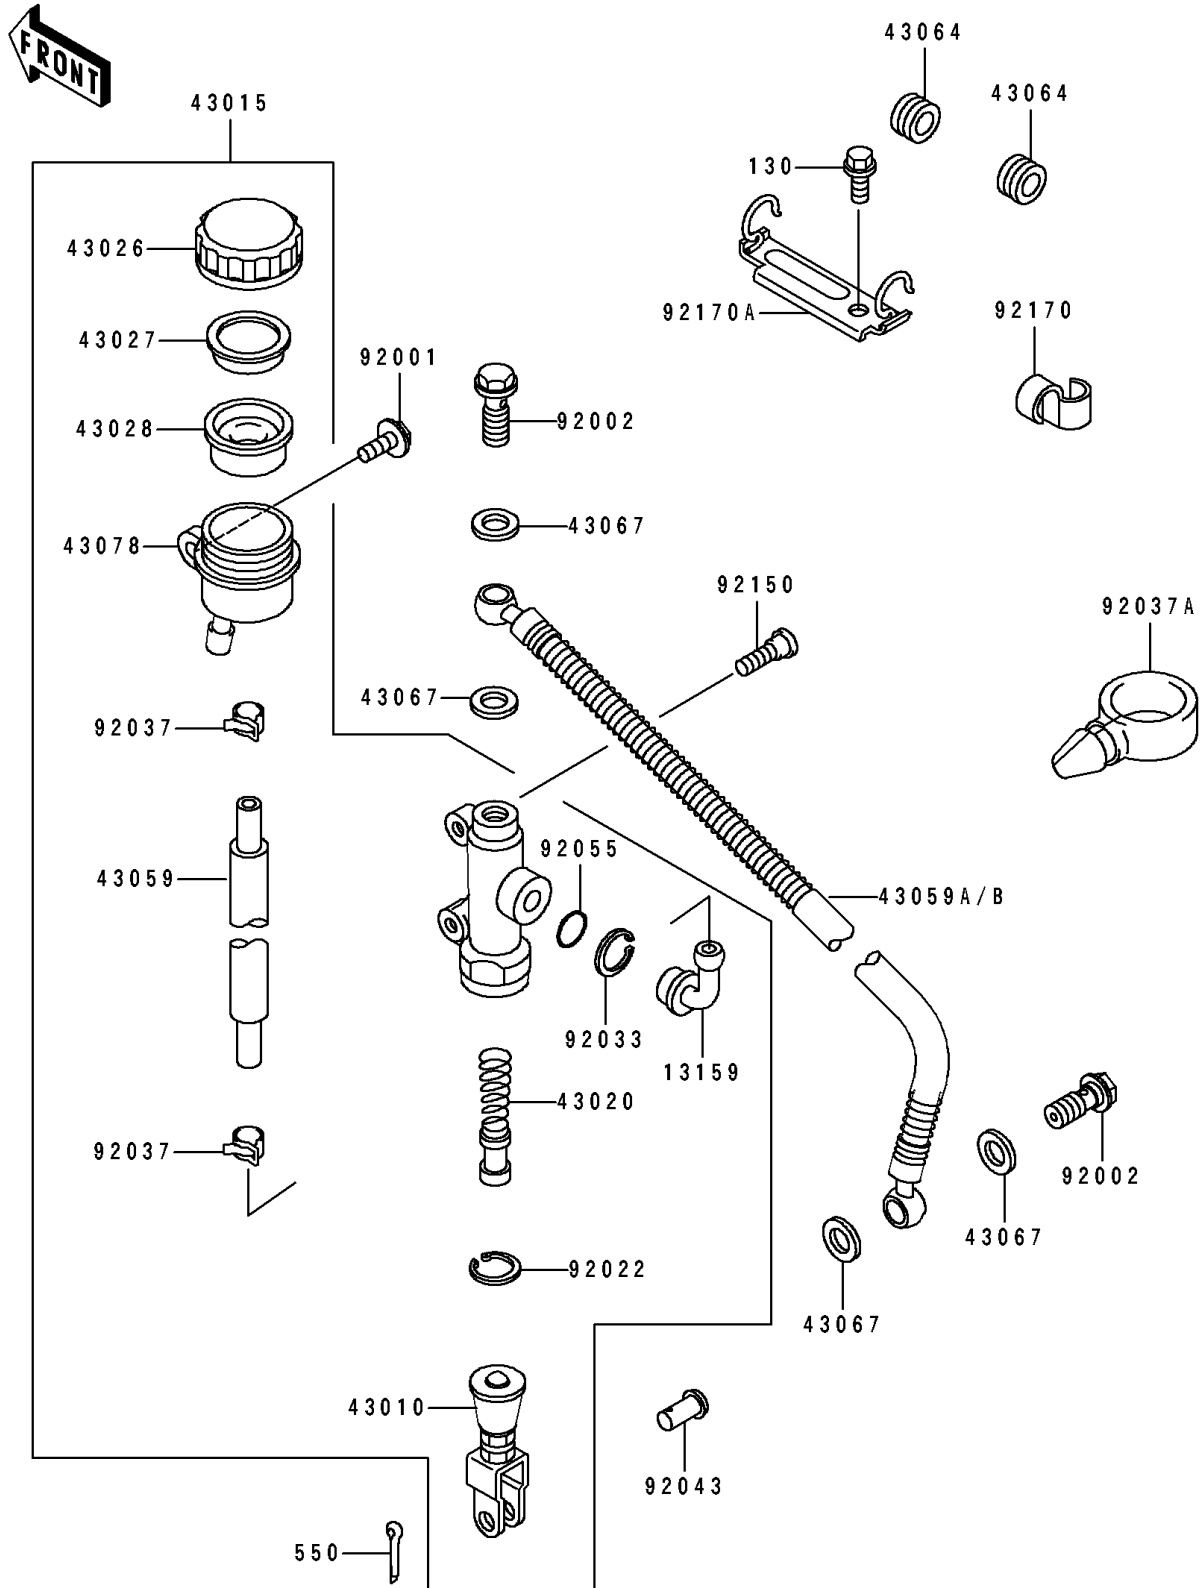

1995 Ninja® ZX™ -7 PARTS DIAGRAM

Rear Master Cylinder

F2293

1995 Ninja® ZX™ -7 PARTS LIST

Rear Master Cylinder

ITEM NAME	PART NUMBER	QUANTITY
CONNECTOR,RR MASTER CYLINDER (Ref # 13159)	13159-1052	1
ROD-ASSY-BRAKE (Ref # 43010)	43010-1062	1
CYLINDER-ASSY-MASTER,RR (Ref # 43015)	43015-1456	1
PISTON-COMP-BRAKE (Ref # 43020)	43020-1094	1
CAP-BRAKE (Ref # 43026)	43026-1051	1
PLATE-DIAPHRAGM (Ref # 43027)	43027-1051	1
DIAPHRAGM,MASTER CYLINDER (Ref # 43028)	43028-1057	1
HOSE-BRAKE,RR MASTER CYLINDER (Ref # 43059)	43059-1313	1
HOSE-BRAKE,RR (Ref # 43059B)	43059-1855	1
GROMMET,HOSE CLAMP (Ref # 43064)	43064-006	2
WASHER,10.5X15X1.5 (Ref # 43067)	43067-001	4
RESERVOIR,RR MASTER CYLINDER (Ref # 43078)	43078-1058	1
BOLT,6X20 (Ref # 92001)	92001-1460	1
BOLT,OIL,L=23 (Ref # 92002)	92002-1888	2
WASHER,CIRCRIP (Ref # 92022)	92022-1601	1
RING-SNAP,20.5MM (Ref # 92033)	92033-1186	1
CLAMP,BRAKE HOSE (Ref # 92037)	92037-1547	2
CLAMP,HOSE (Ref # 92037A)	92037-1827	1
PIN,8MM (Ref # 92043)	92043-1303	1
RING-O,MASTER CYLINDER (Ref # 92055)	92055-1251	1
BOLT,SOCKET,8X25 (Ref # 92150)	92150-1837	2
CLAMP,HOSE (Ref # 92170)	92170-1097	1
CLAMP,HOSE (Ref # 92170A)	92170-1367	1
BOLT-FLANGED,6X10 (Ref # 130)	130H0610	1
PIN-COTTER,2.0X15 (Ref # 550)	550D2015	1