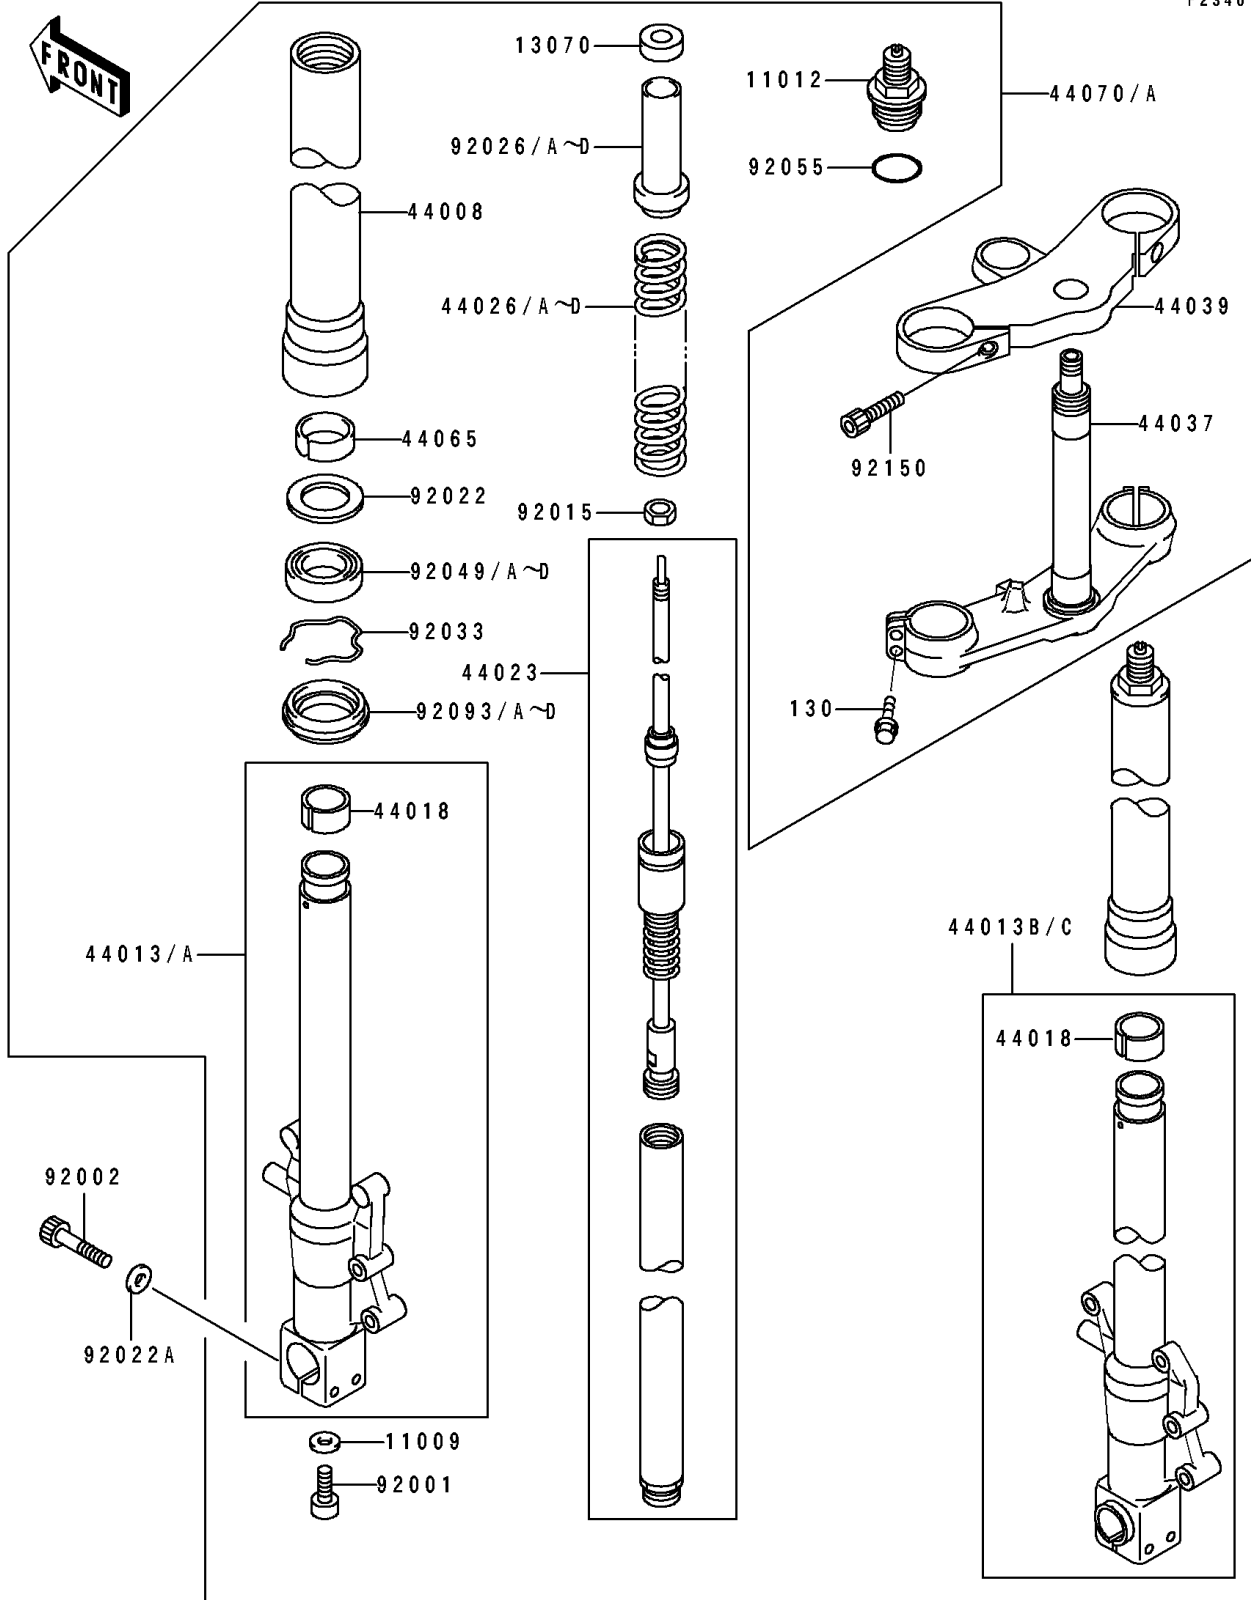

1993 Ninja® ZX™ -7 PARTS DIAGRAM

Front Fork

F2340