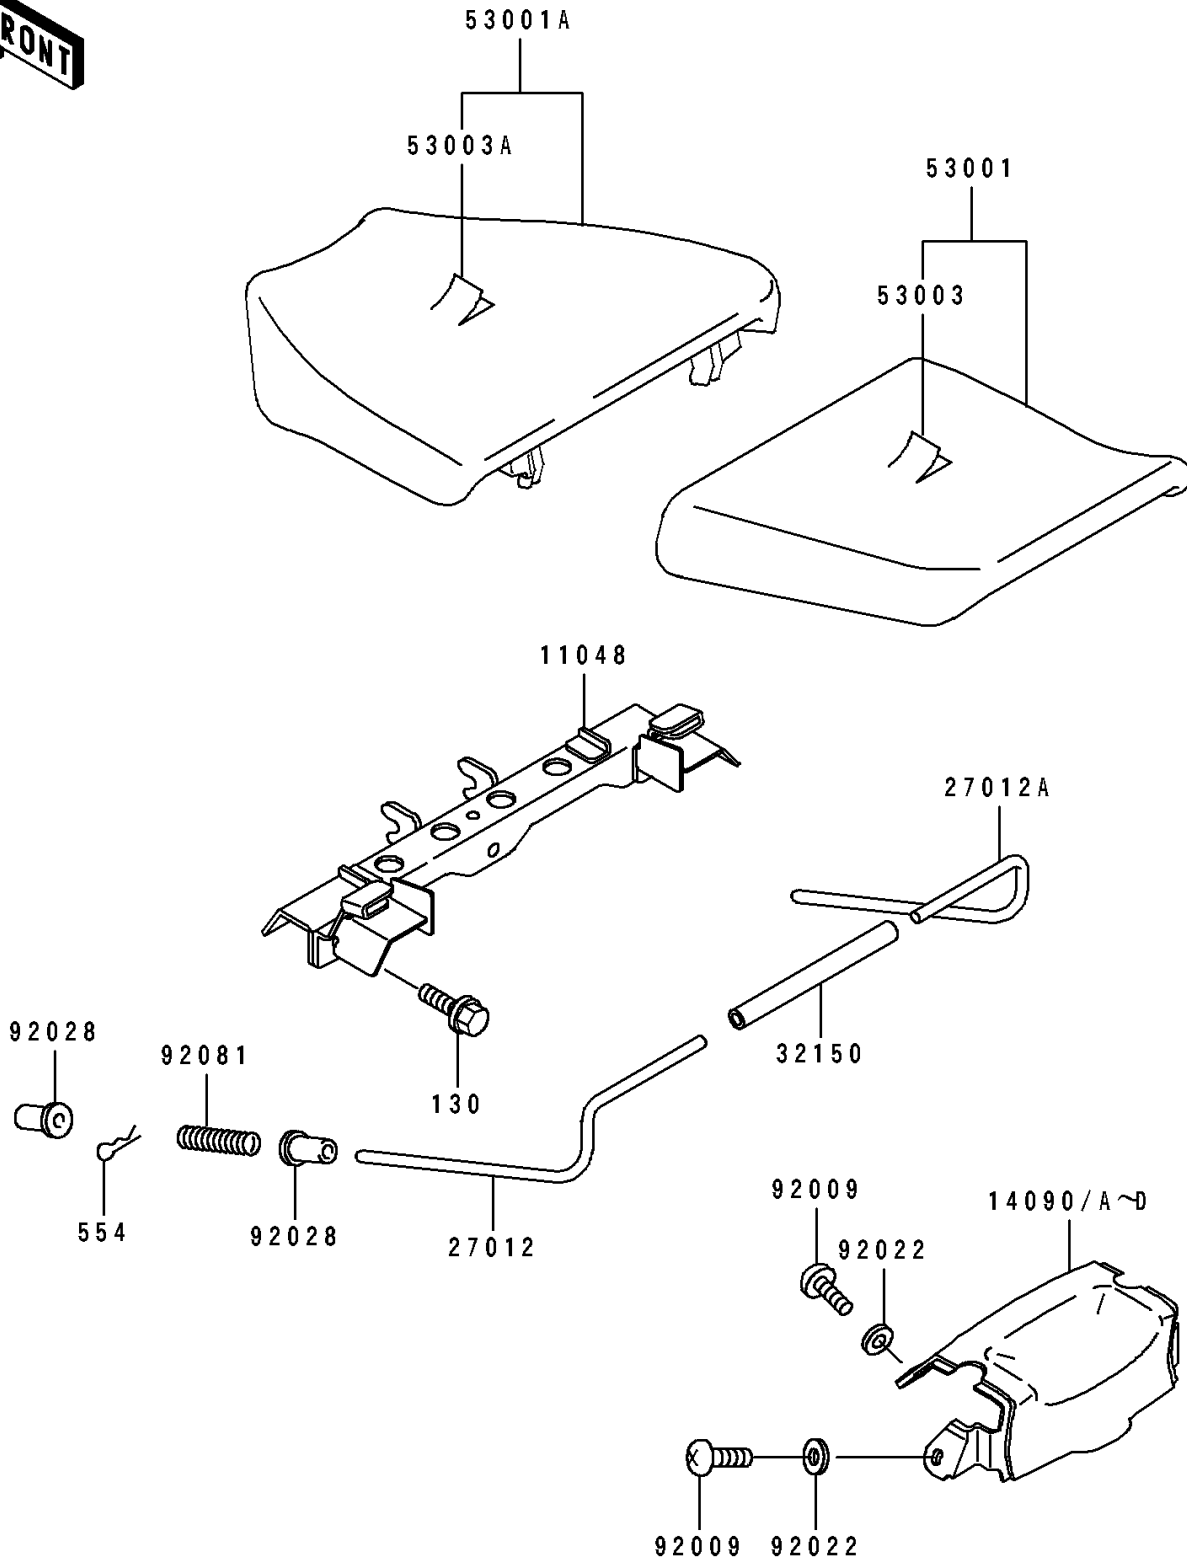

# 1993 Ninja® ZX™-7 PARTS DIAGRAM

Seat

F2510

# 1993 Ninja® ZX™-7 PARTS LIST

## Seat

ITEM NAME	PART NUMBER	QUANTITY
BRACKET,REAR SEAT,FR (Ref # 11048)	11048-1213	1
COVER,TAIL,C.W.RED (Ref # 14090)	14090-1233-H3	1
COVER,TAIL,BLUE 36 (Ref # 14090B)	14090-1233-KD	1
HOOK,FRONT SEAT,LH (Ref # 27012)	27012-1434	1
HOOK,FRONT SEAT,RH (Ref # 27012A)	27012-1435	1
PIPE,SEAT LOCK HOOK (Ref # 32150)	32150-1415	1
SEAT-ASSY,RR,BLACK (Ref # 53001)	53001-1639-MA	1
SEAT-ASSY,FR,BLACK (Ref # 53001A)	53001-1686-MA	1
LEATHER,REAR SEAT,BLACK (Ref # 53003)	53003-1245-MA	1
LEATHER,FRONT SEAT,BLACK (Ref # 53003A)	53003-1269-MA	1
SCREW,5X16 (Ref # 92009)	92009-1654	4
WASHER,NYLON,5.3X11.5X1.5 (Ref # 92022)	92022-1521	4
BUSHING (Ref # 92028)	92028-1637	4
SPRING (Ref # 92081)	92081-1486	2
BOLT-FLANGED,6X12 (Ref # 130)	130H0612	2
PIN-SNAP (Ref # 554)	554A0600	2