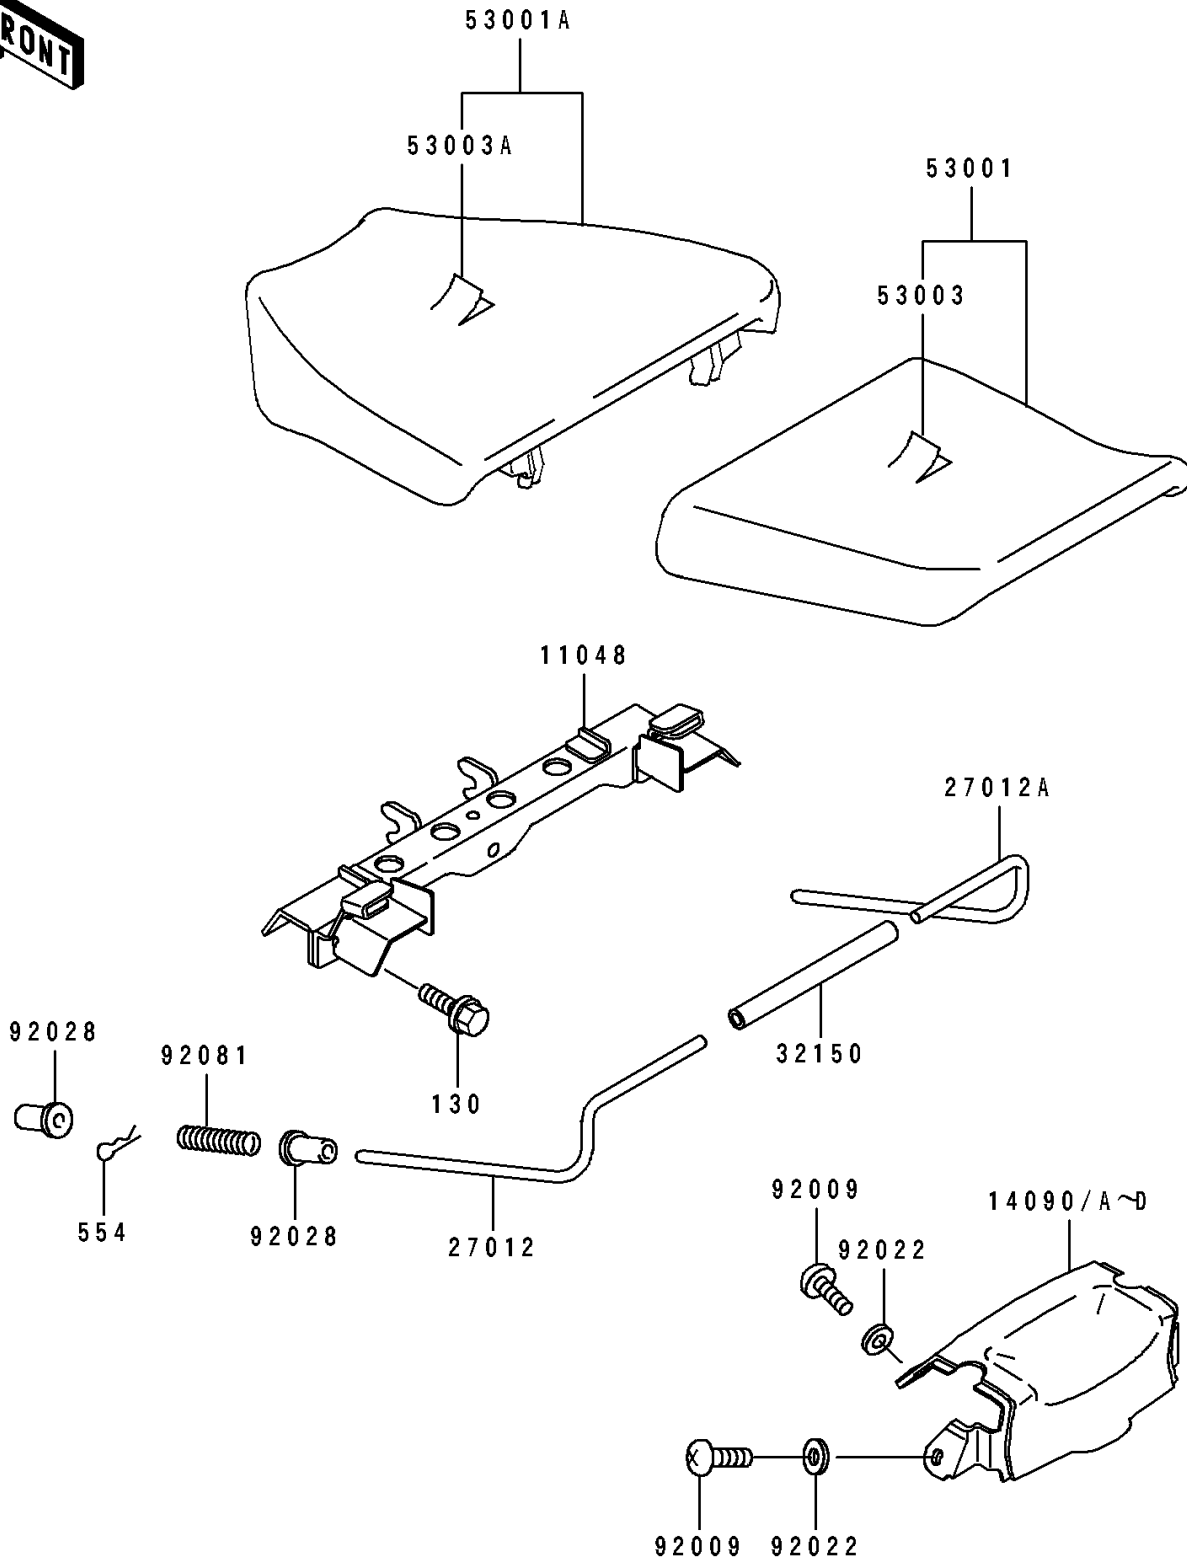

1994 Ninja® ZX™-7 PARTS DIAGRAM

Seat

F2510

1994 Ninja® ZX™-7 PARTS LIST

Seat

ITEM NAME	PART NUMBER	QUANTITY
BRACKET,REAR SEAT,FR (Ref # 11048)	11048-1213	1
COVER,TAIL,EBONY (Ref # 14090A)	14090-1233-H8	1
COVER,TAIL,P.A.WHITE (Ref # 14090C)	14090-1233-R1	1
HOOK,FRONT SEAT,LH (Ref # 27012)	27012-1434	1
HOOK,FRONT SEAT,RH (Ref # 27012A)	27012-1435	1
PIPE,SEAT LOCK HOOK (Ref # 32150)	32150-1415	1
SEAT-ASSY,RR,BLACK (Ref # 53001)	53001-1639-MA	1
SEAT-ASSY,FR,BLACK (Ref # 53001A)	53001-1686-MA	1
LEATHER,REAR SEAT,BLACK (Ref # 53003)	53003-1245-MA	1
LEATHER,FRONT SEAT,BLACK (Ref # 53003A)	53003-1269-MA	1
SCREW,5X16 (Ref # 92009)	92009-1654	4
WASHER,NYLON,5.3X11.5X1.5 (Ref # 92022)	92022-1521	4
BUSHING (Ref # 92028)	92028-1637	4
SPRING (Ref # 92081)	92081-1486	2
BOLT-FLANGED,6X12 (Ref # 130)	130H0612	2
PIN-SNAP (Ref # 554)	554A0600	2