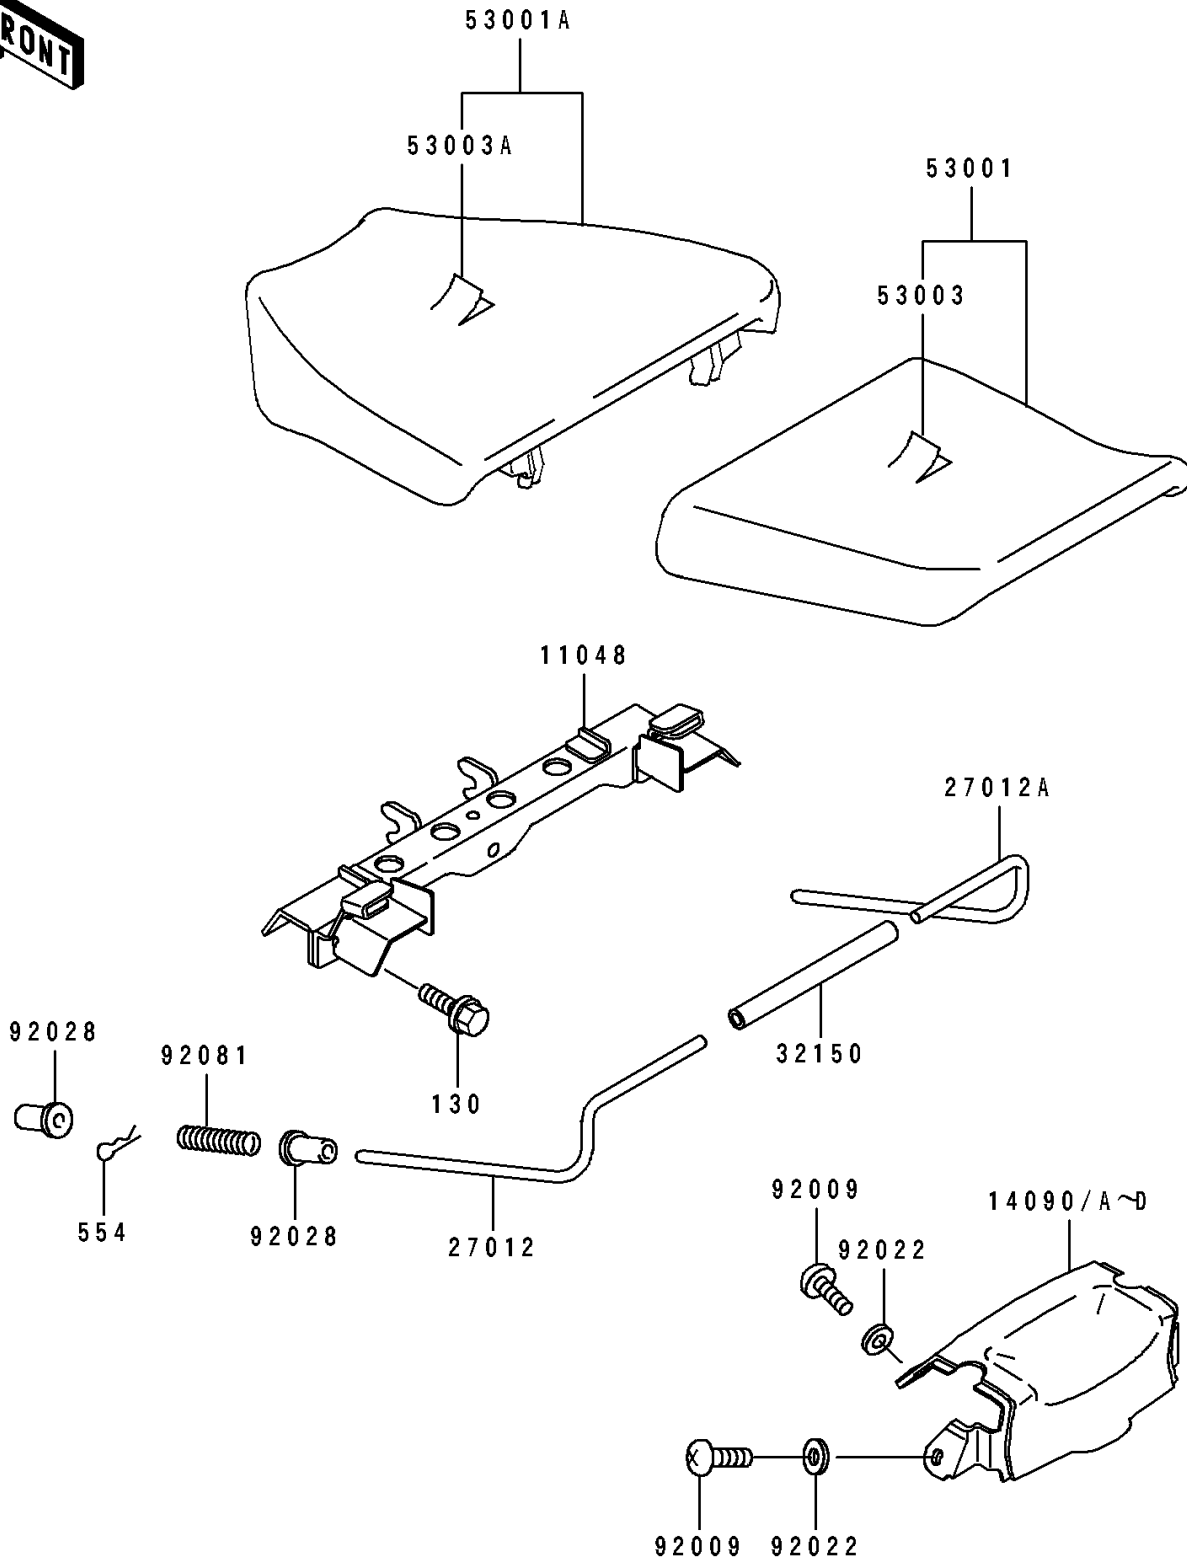

# 1995 Ninja® ZX™-7 PARTS DIAGRAM

Seat

F2510

# 1995 Ninja® ZX™ -7 PARTS LIST

## Seat

ITEM NAME	PART NUMBER	QUANTITY
BRACKET,REAR SEAT,FR (Ref # 11048)	11048-1213	1
COVER,TAIL,P.A.WHITE (Ref # 14090C)	14090-1233-R1	1
COVER,TAIL,P.P.BLACK MICA (Ref # 14090D)	14090-1233-20	1
HOOK,FRONT SEAT,LH (Ref # 27012)	27012-1434	1
HOOK,FRONT SEAT,RH (Ref # 27012A)	27012-1435	1
PIPE,SEAT LOCK HOOK (Ref # 32150)	32150-1415	1
SEAT-ASSY,RR,BLACK (Ref # 53001)	53001-1639-MA	1
SEAT-ASSY,FR,BLACK (Ref # 53001A)	53001-1686-MA	1
LEATHER,REAR SEAT,BLACK (Ref # 53003)	53003-1245-MA	1
LEATHER,FRONT SEAT,BLACK (Ref # 53003A)	53003-1269-MA	1
SCREW,5X16 (Ref # 92009)	92009-1654	4
WASHER,NYLON,5.3X11.5X1.5 (Ref # 92022)	92022-1521	4
BUSHING (Ref # 92028)	92028-1637	4
SPRING (Ref # 92081)	92081-1486	2
BOLT-FLANGED,6X12 (Ref # 130)	130H0612	2
PIN-SNAP (Ref # 554)	554A0600	2