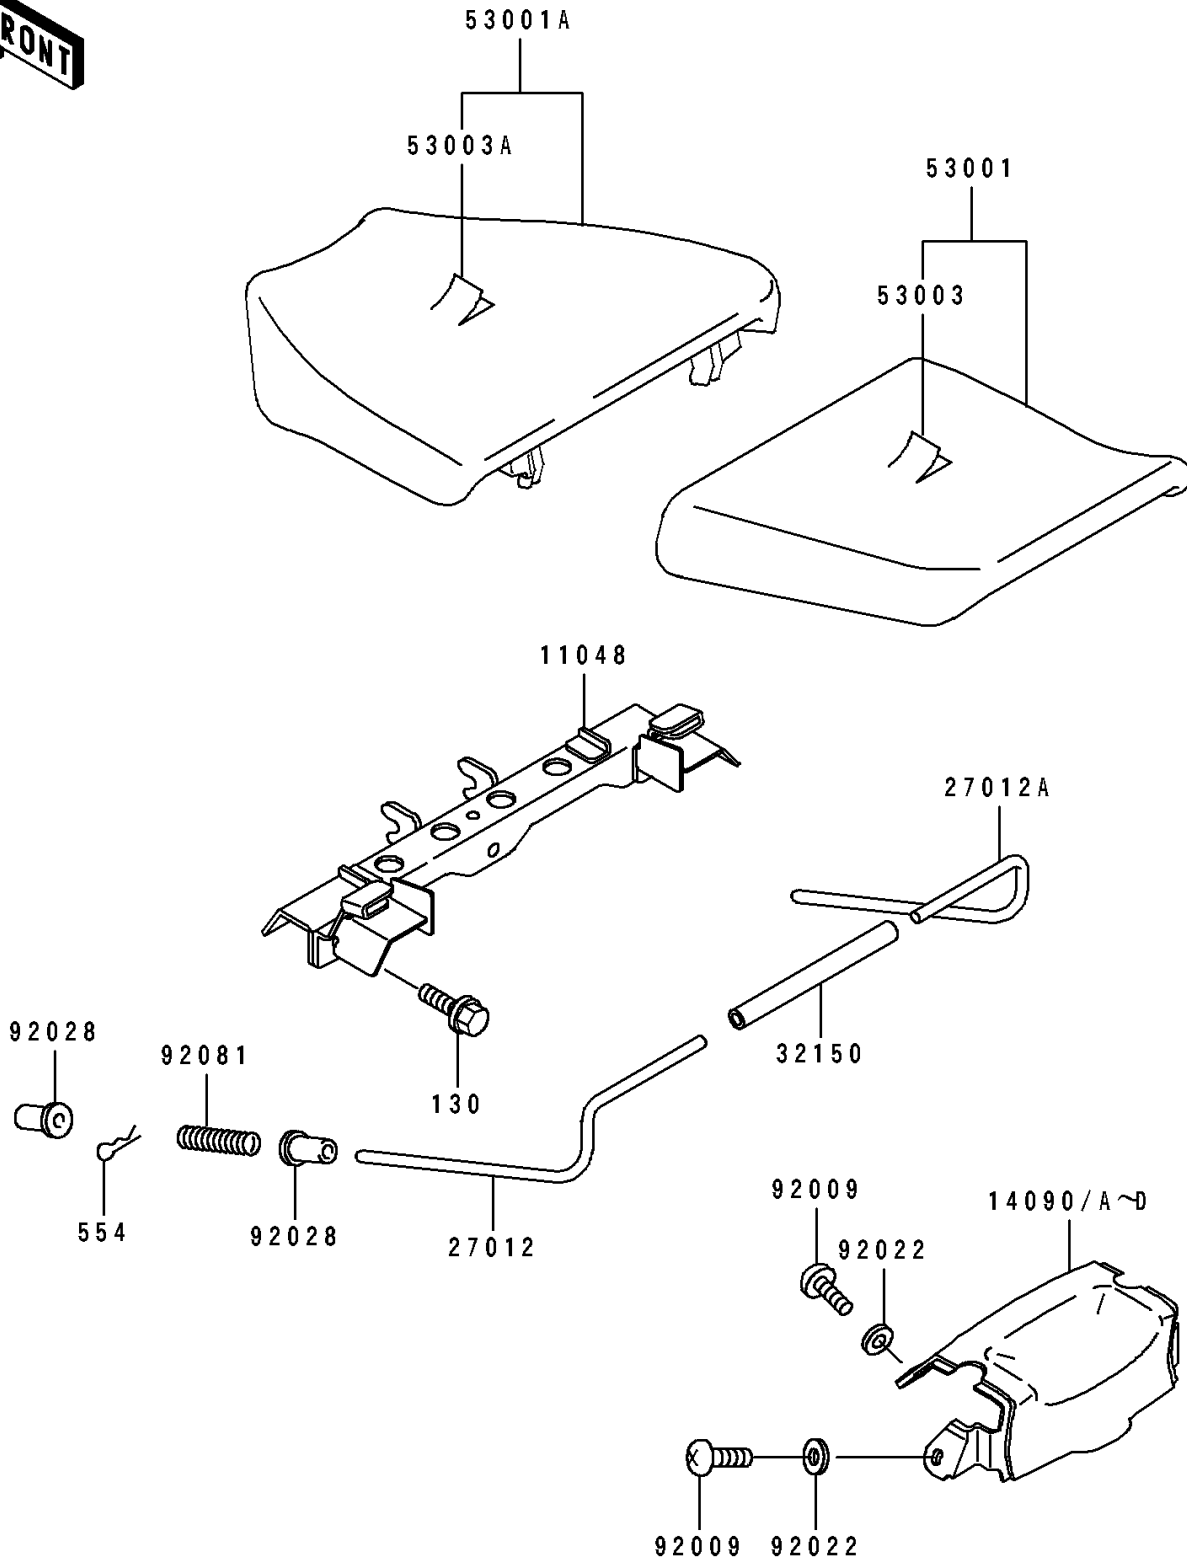

1995 Ninja® ZX™-7 PARTS DIAGRAM

Seat

F2510

1995 Ninja® ZX™-7 PARTS LIST

Seat

ITEM NAME	PART NUMBER	QUANTITY
BRACKET,REAR SEAT,FR (Ref # 11048)	11048-1213	1
COVER,TAIL,P.A.WHITE (Ref # 14090C)	14090-1233-R1	1
COVER,TAIL,P.P.BLACK MICA (Ref # 14090D)	14090-1233-20	1
HOOK,FRONT SEAT,LH (Ref # 27012)	27012-1434	1
HOOK,FRONT SEAT,RH (Ref # 27012A)	27012-1435	1
PIPE,SEAT LOCK HOOK (Ref # 32150)	32150-1415	1
SEAT-ASSY,RR,BLACK (Ref # 53001)	53001-1639-MA	1
SEAT-ASSY,FR,BLACK (Ref # 53001A)	53001-1686-MA	1
LEATHER,REAR SEAT,BLACK (Ref # 53003)	53003-1245-MA	1
LEATHER,FRONT SEAT,BLACK (Ref # 53003A)	53003-1269-MA	1
SCREW,5X16 (Ref # 92009)	92009-1654	4
WASHER,NYLON,5.3X11.5X1.5 (Ref # 92022)	92022-1521	4
BUSHING (Ref # 92028)	92028-1637	4
SPRING (Ref # 92081)	92081-1486	2
BOLT-FLANGED,6X12 (Ref # 130)	130H0612	2
PIN-SNAP (Ref # 554)	554A0600	2