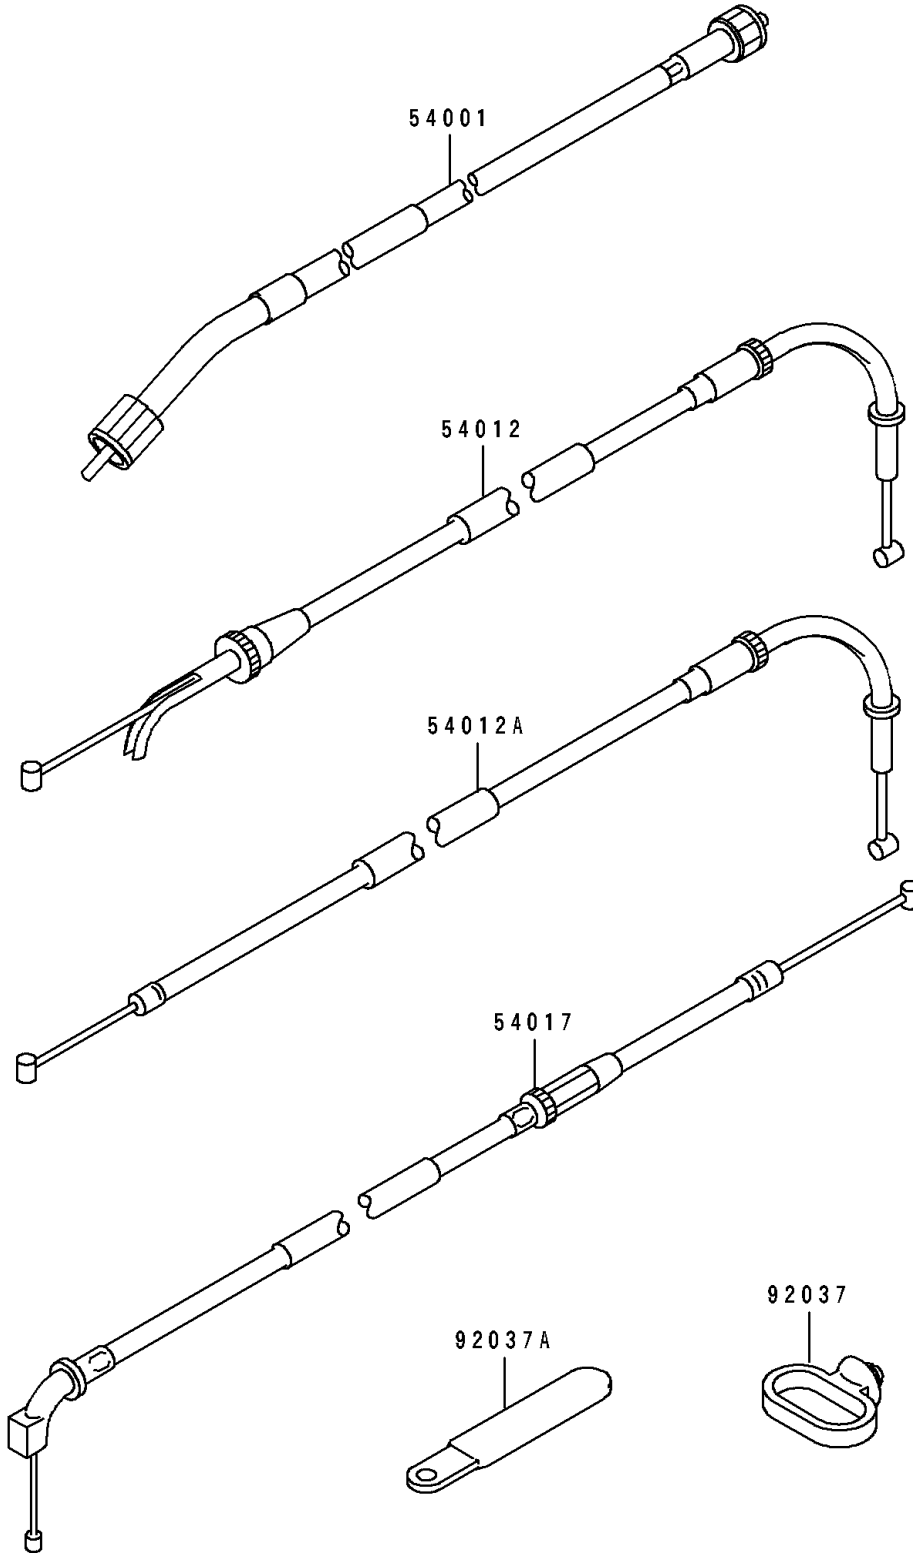

# 1994 Ninja® ZX™ -7 PARTS DIAGRAM

Cables

F2540

# 1994 Ninja® ZX™-7 PARTS LIST

## Cables

ITEM NAME	PART NUMBER	QUANTITY
CABLE-SPEEDOMETER (Ref # 54001)	54001-1176	1
CABLE-THROTTLE,OPENING (Ref # 54012)	54012-1418	1
CABLE-THROTTLE,CLOSING (Ref # 54012A)	54012-1419	1
CABLE-STARTER (Ref # 54017)	54017-1088	1
CLAMP,CABLE (Ref # 92037)	92037-1459	1
CLAMP (Ref # 92037A)	92037-1993	1