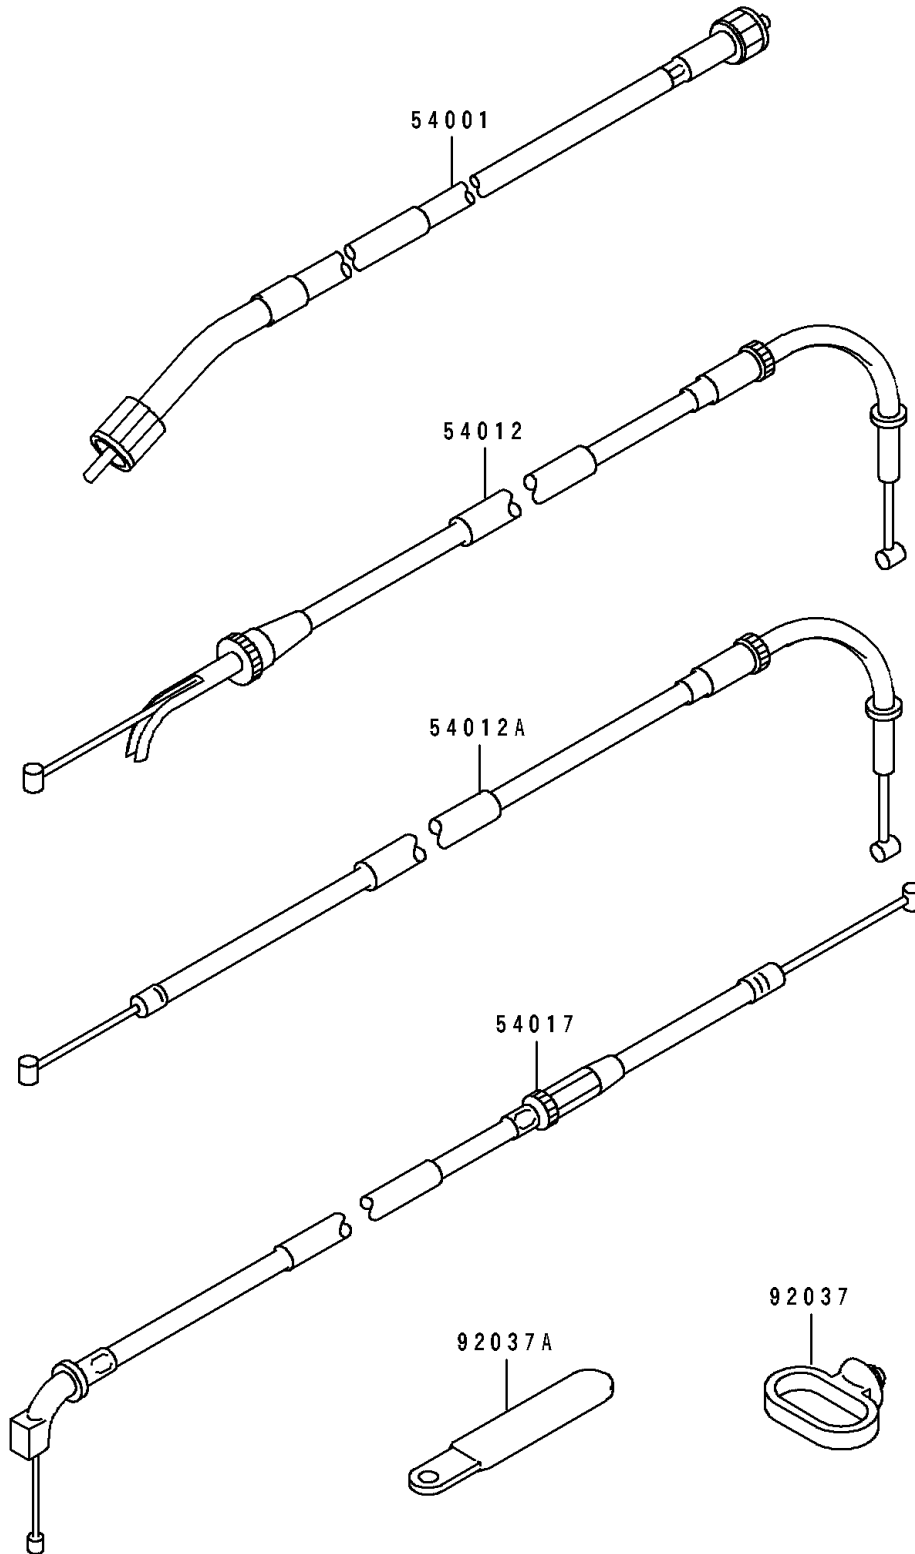

1995 Ninja[®] ZX[™]-7 PARTS DIAGRAM

Cables

F2540

1995 Ninja® ZX™-7 PARTS LIST

Cables

ITEM NAME	PART NUMBER	QUANTITY
CABLE-SPEEDOMETER (Ref # 54001)	54001-1176	1
CABLE-THROTTLE,OPENING (Ref # 54012)	54012-1418	1
CABLE-THROTTLE,CLOSING (Ref # 54012A)	54012-1419	1
CABLE-STARTER (Ref # 54017)	54017-1088	1
CLAMP,CABLE (Ref # 92037)	92037-1459	1
CLAMP (Ref # 92037A)	92037-1993	1