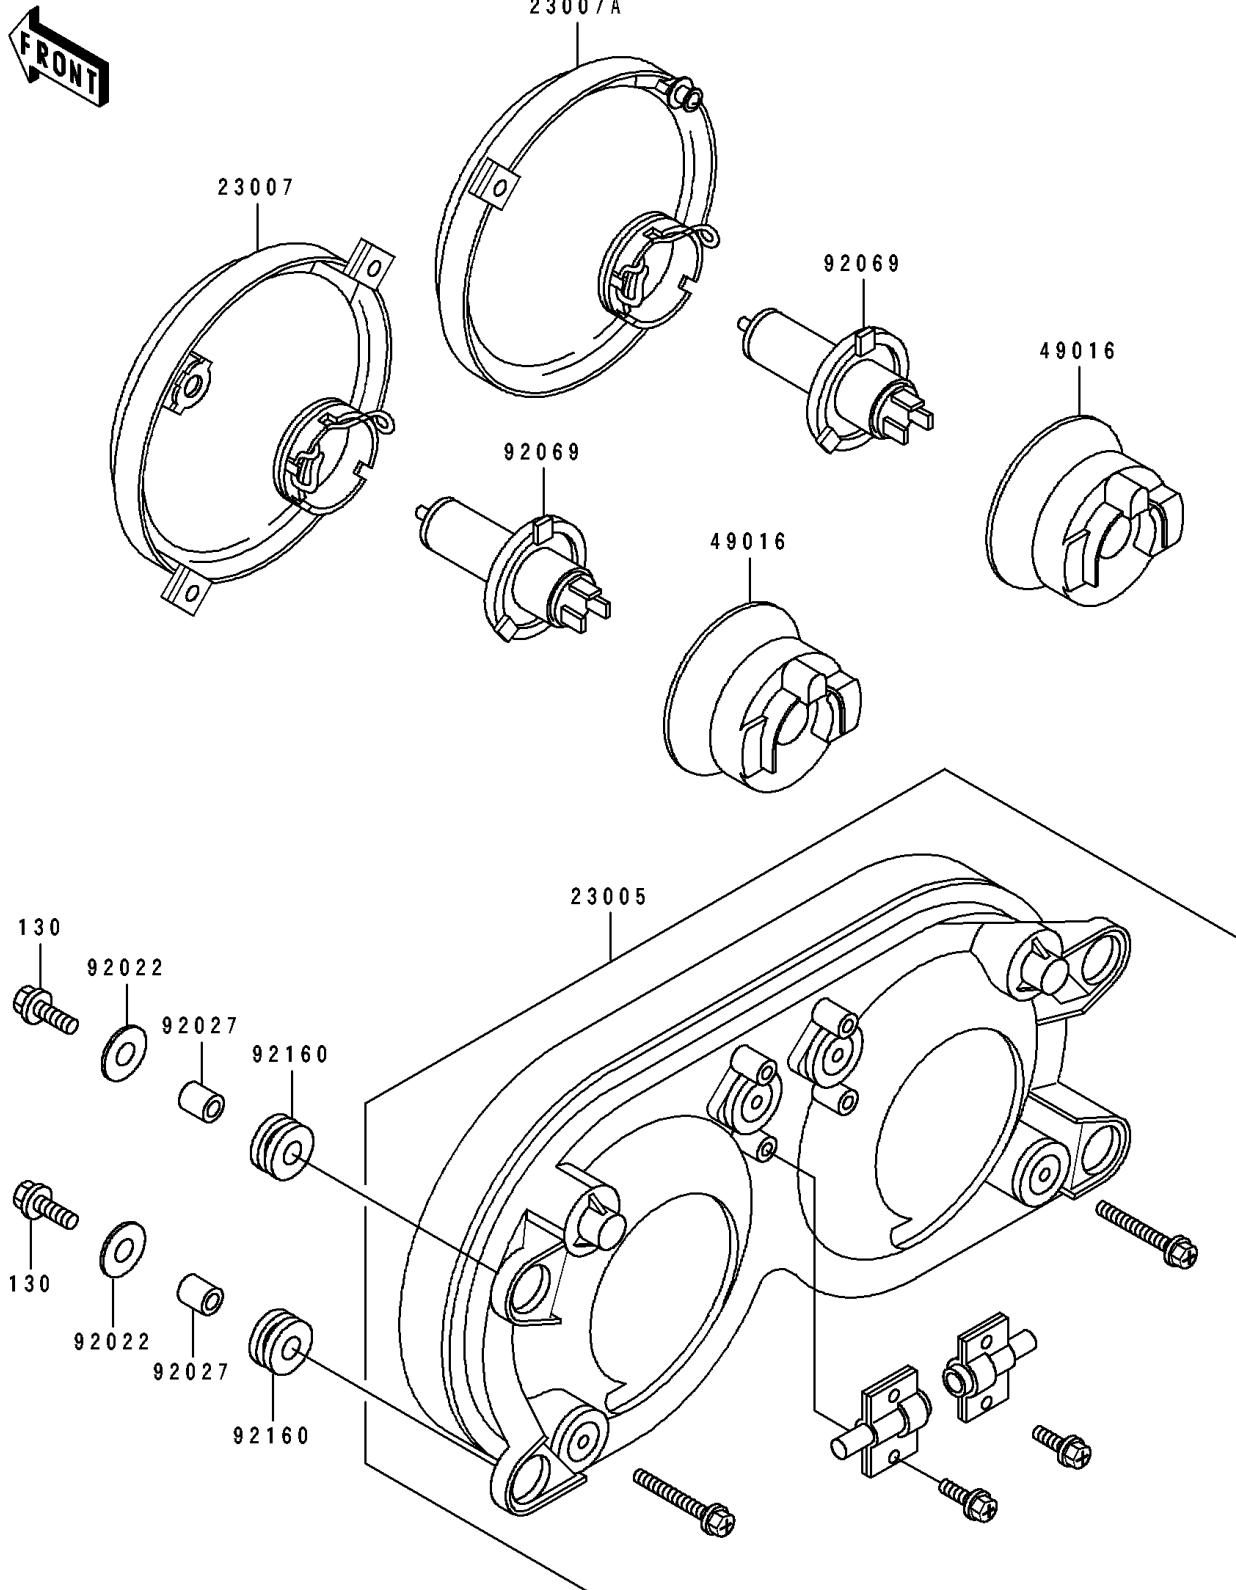

# 1994 Ninja® ZX™ -7 PARTS DIAGRAM

Headlight(s)

F 2710

## 1994 Ninja® ZX™ -7 PARTS LIST

### Headlight(s)

ITEM NAME	PART NUMBER	QUANTITY
BODY-COMP-HEAD LAMP (Ref # 23005)	23005-1120	1
LENS-COMP,HEAD LAMP,LH (Ref # 23007)	23007-1203	1
LENS-COMP,HEAD LAMP,RH (Ref # 23007A)	23007-1204	1
COVER-SEAL,HEAD LAMP (Ref # 49016)	49016-1143	2
WASHER,6.5X20X1.6,BLACK (Ref # 92022)	92022-1346	4
COLLAR,6.8X10X12 (Ref # 92027)	92027-162	4
BULB,12V 60/55W,H4 (Ref # 92069)	92069-1002	2
DAMPER (Ref # 92160)	92160-1162	4
BOLT-FLANGED,6X25 (Ref # 130)	130J0625	4