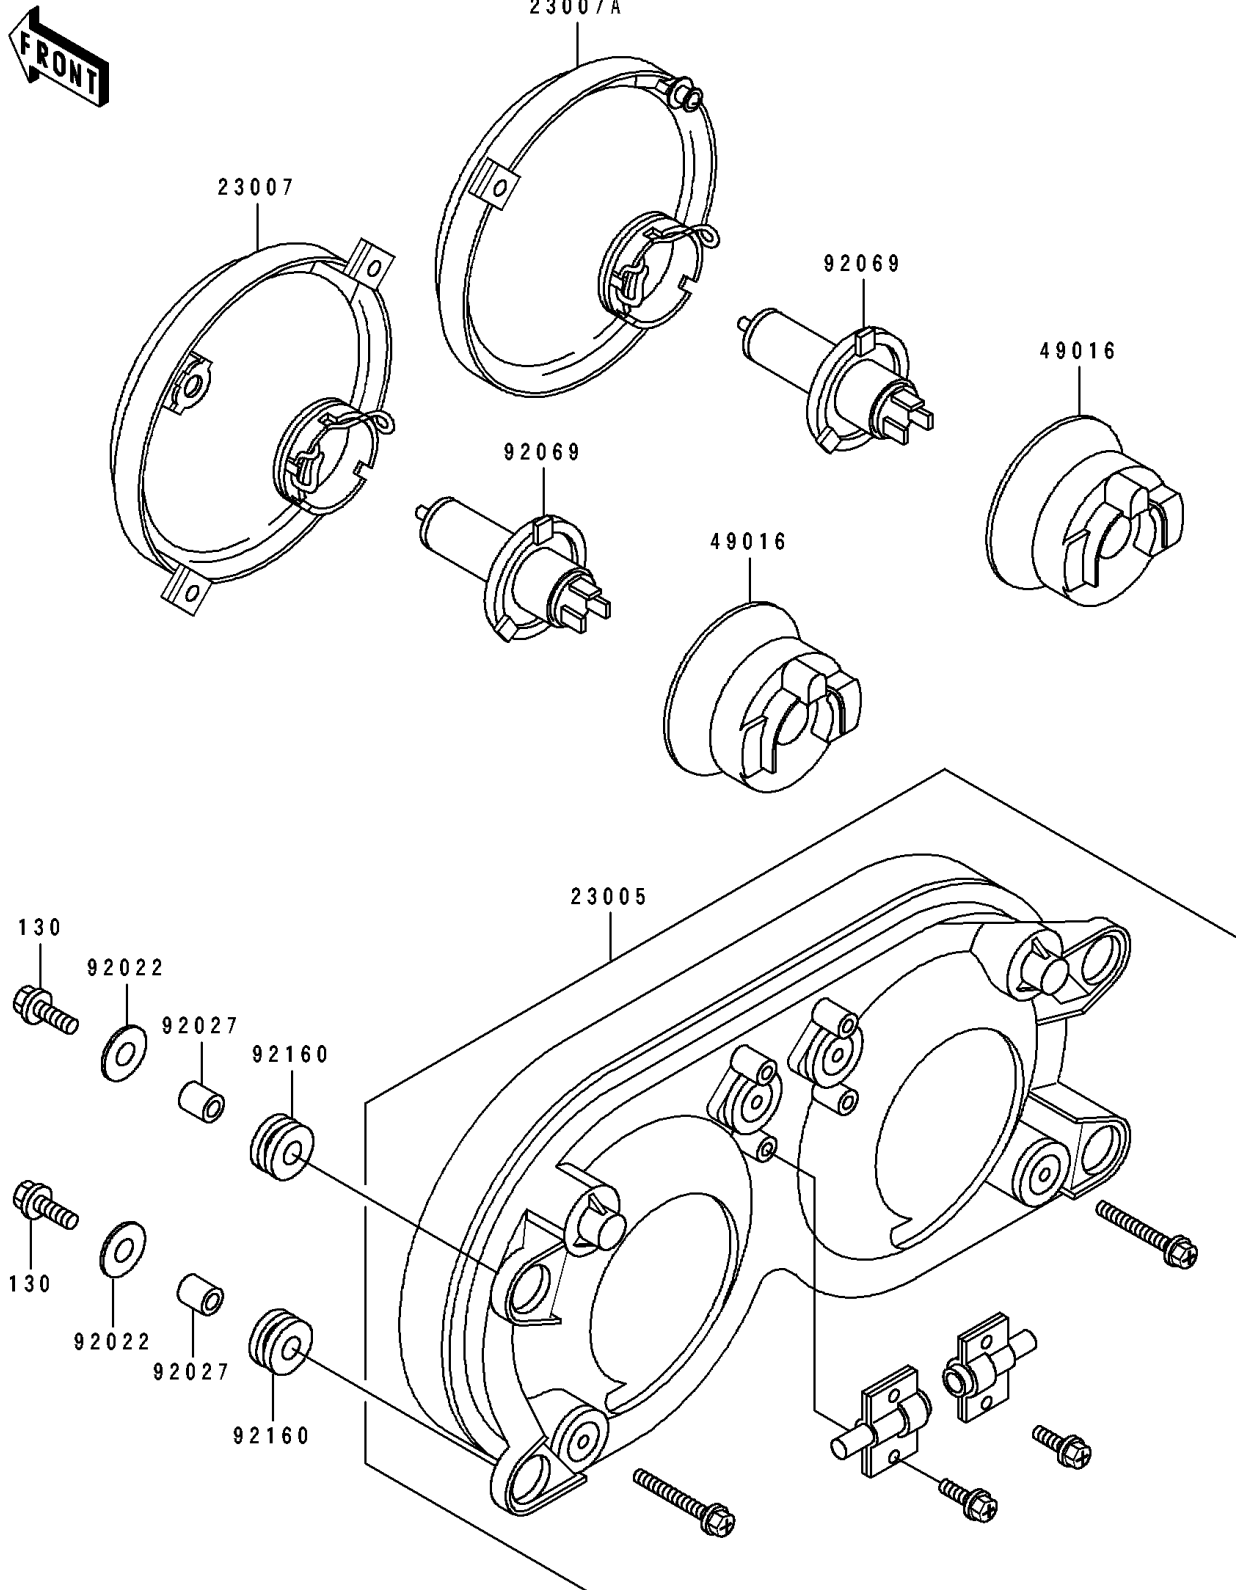

1994 Ninja® ZX™ -7 PARTS DIAGRAM

Headlight(s)

F 2710

1994 Ninja® ZX™ -7 PARTS LIST

Headlight(s)

ITEM NAME	PART NUMBER	QUANTITY
BODY-COMP-HEAD LAMP (Ref # 23005)	23005-1120	1
LENS-COMP,HEAD LAMP,LH (Ref # 23007)	23007-1203	1
LENS-COMP,HEAD LAMP,RH (Ref # 23007A)	23007-1204	1
COVER-SEAL,HEAD LAMP (Ref # 49016)	49016-1143	2
WASHER,6.5X20X1.6,BLACK (Ref # 92022)	92022-1346	4
COLLAR,6.8X10X12 (Ref # 92027)	92027-162	4
BULB,12V 60/55W,H4 (Ref # 92069)	92069-1002	2
DAMPER (Ref # 92160)	92160-1162	4
BOLT-FLANGED,6X25 (Ref # 130)	130J0625	4