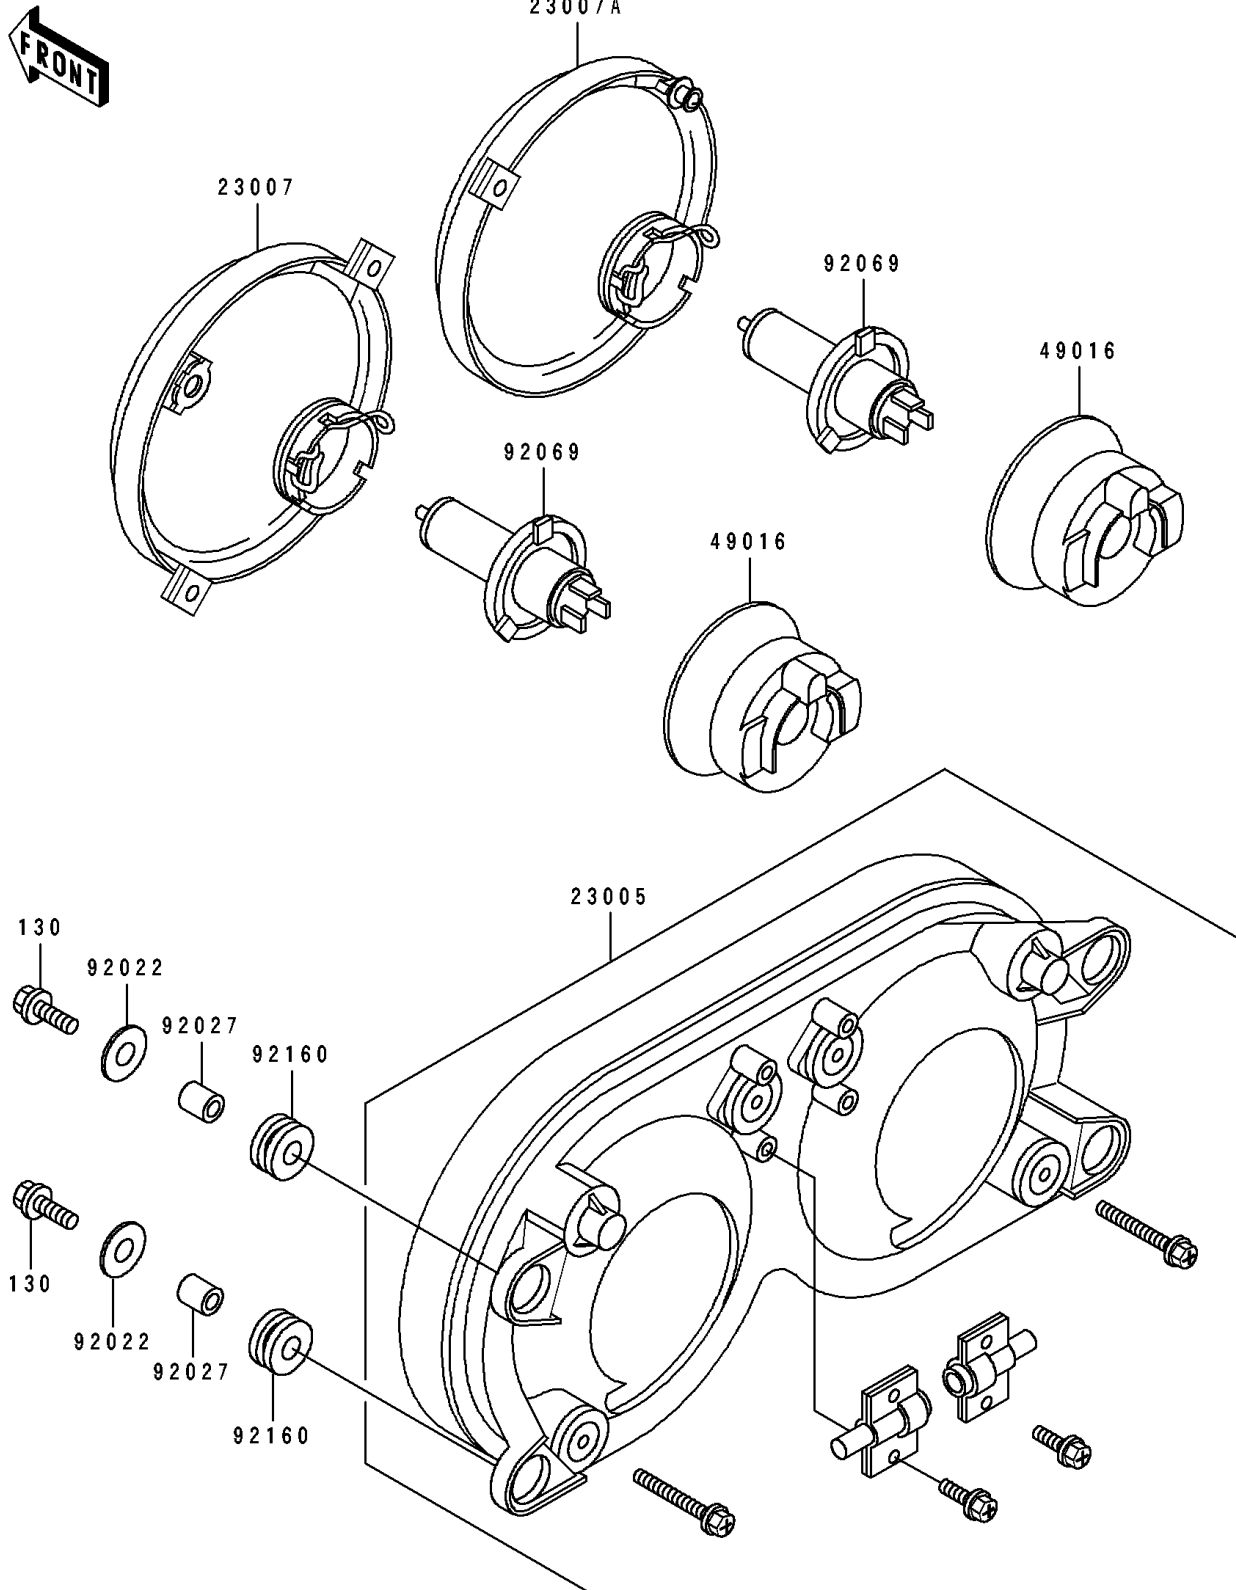

1995 Ninja® ZX™ -7 PARTS DIAGRAM

Headlight(s)

F 2710

1995 Ninja® ZX™ -7 PARTS LIST

Headlight(s)

ITEM NAME	PART NUMBER	QUANTITY
BODY-COMP-HEAD LAMP (Ref # 23005)	23005-1120	1
LENS-COMP,HEAD LAMP,LH (Ref # 23007)	23007-1203	1
LENS-COMP,HEAD LAMP,RH (Ref # 23007A)	23007-1204	1
COVER-SEAL,HEAD LAMP (Ref # 49016)	49016-1143	2
WASHER,6.5X20X1.6,BLACK (Ref # 92022)	92022-1346	4
COLLAR,6.8X10X12 (Ref # 92027)	92027-162	4
BULB,12V 60/55W,H4 (Ref # 92069)	92069-1002	2
DAMPER (Ref # 92160)	92160-1162	4
BOLT-FLANGED,6X25 (Ref # 130)	130J0625	4