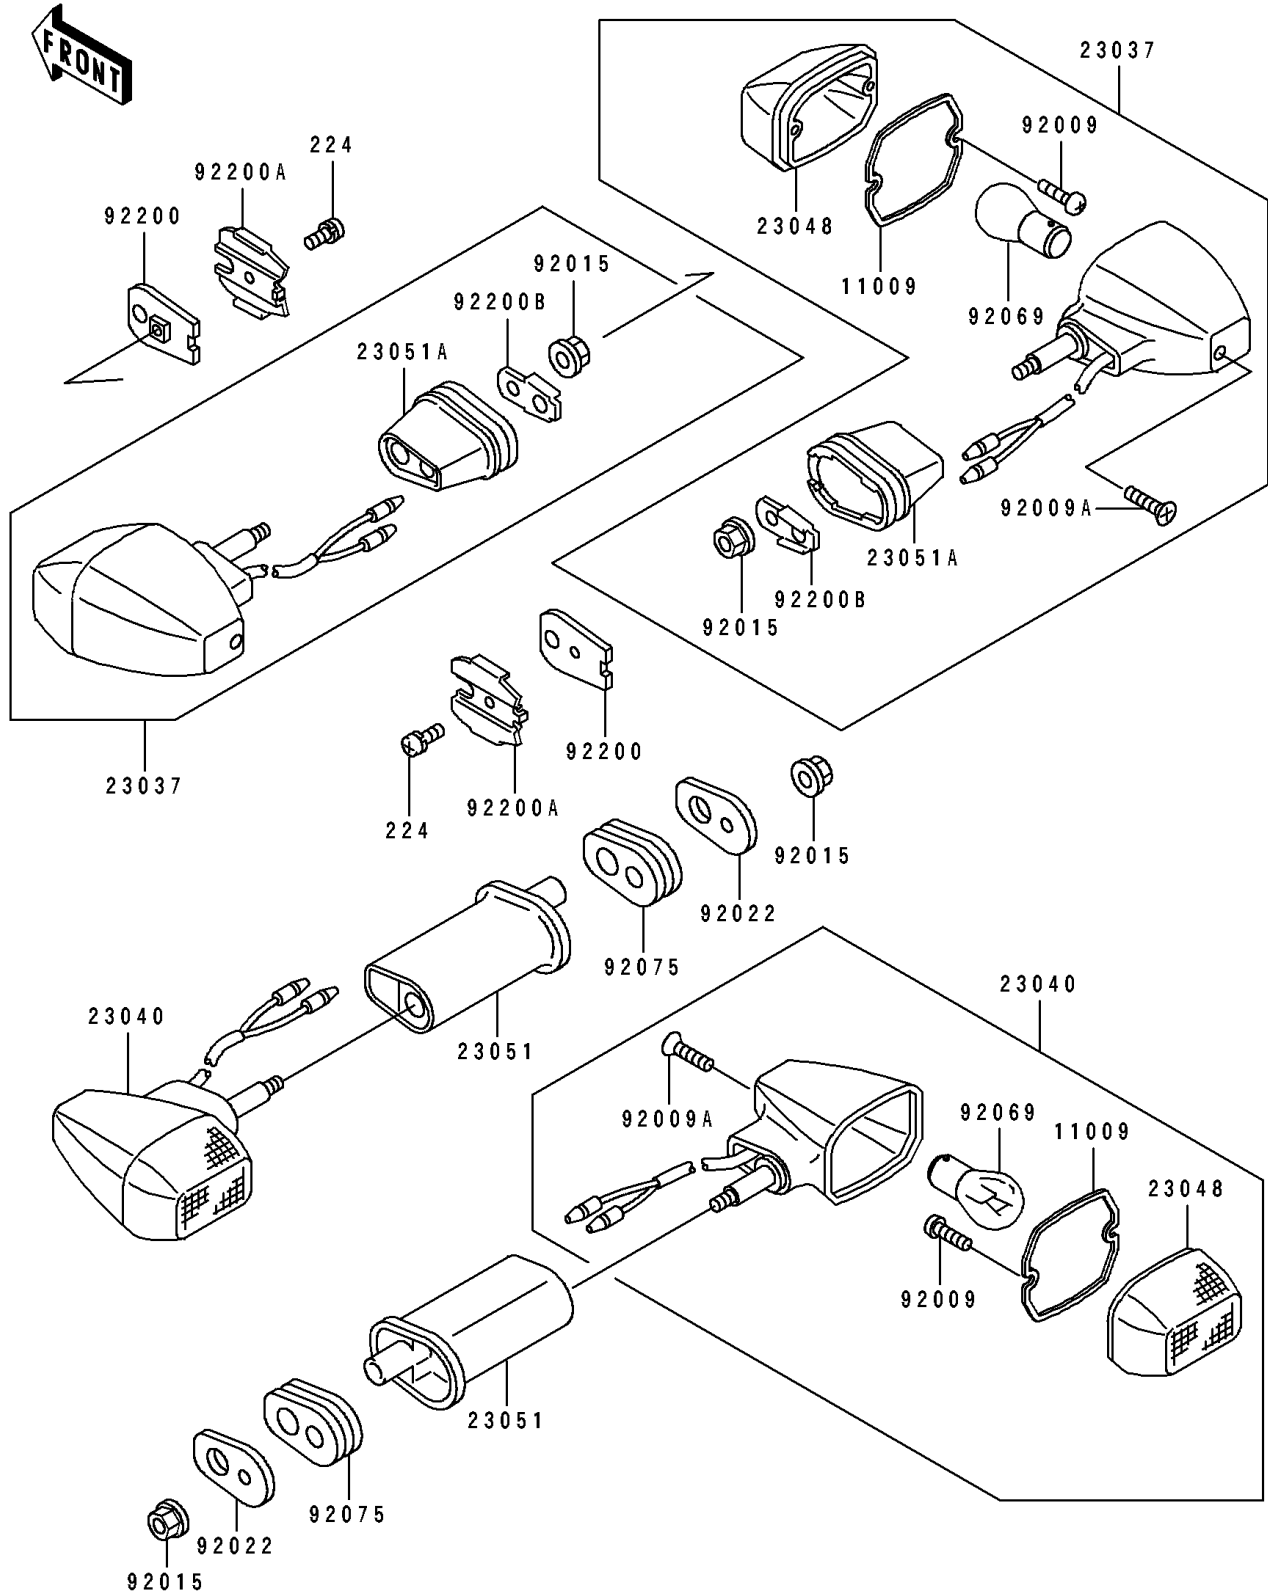

1993 Ninja® ZX™-7 PARTS DIAGRAM

Turn Signals

F2730

1993 Ninja® ZX™ -7 PARTS LIST

Turn Signals

ITEM NAME	PART NUMBER	QUANTITY
GASKET,SIGNAL LAMP (Ref # 11009)	11009-1402	4
LAMP-ASSY-SIGNAL,FR (Ref # 23037)	23037-1257	2
LAMP-SIGNAL,RR (Ref # 23040)	23040-1195	2
LENS-SIGNAL LAMP (Ref # 23048)	23048-1054	4
BRACKET-SIGNAL LAMP (Ref # 23051)	23051-1164	2
BRACKET-SIGNAL LAMP,FR (Ref # 23051A)	23051-1207	2
SCREW,TAPPING,3X16 (Ref # 92009)	92009-1115	8
SCREW,TAPPING,4X20 (Ref # 92009A)	92009-1304	4
NUT,FLANGED,6MM (Ref # 92015)	92015-1367	4
WASHER,SIGNAL LAMP (Ref # 92022)	92022-1672	2
BULB,12V 32CP(23W) (Ref # 92069)	92069-055	4
DAMPER,SIGNAL LAMP (Ref # 92075)	92075-1698	2
WASHER,SIGNAL LAMP (Ref # 92200)	92200-1015	2
WASHER,SIGNAL LAMP (Ref # 92200A)	92200-1016	2
WASHER (Ref # 92200B)	92200-1021	2
SCREW-PAN-WP-CROS,4X8 (Ref # 224)	224C0408	2