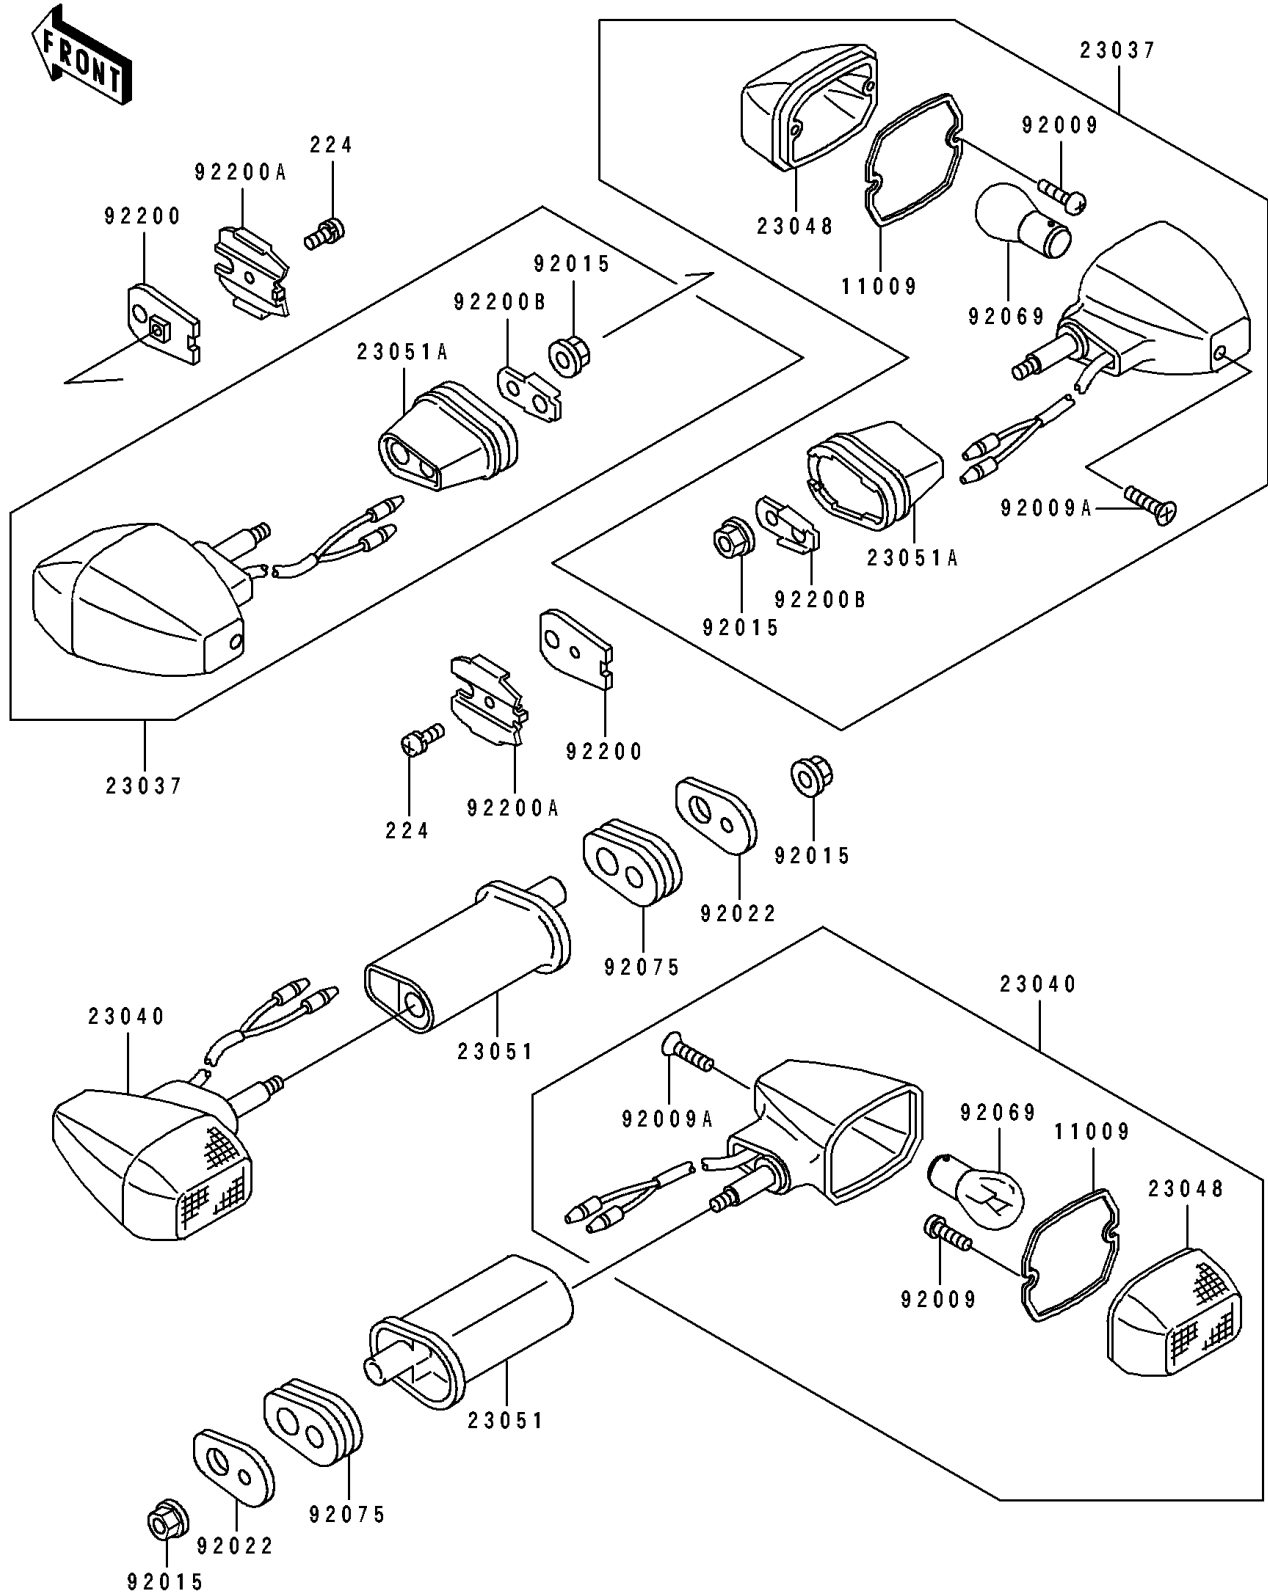

1994 Ninja® ZX™-7 PARTS DIAGRAM

Turn Signals

F2730

1994 Ninja® ZX™ -7 PARTS LIST

Turn Signals

ITEM NAME	PART NUMBER	QUANTITY
-----------	-------------	----------