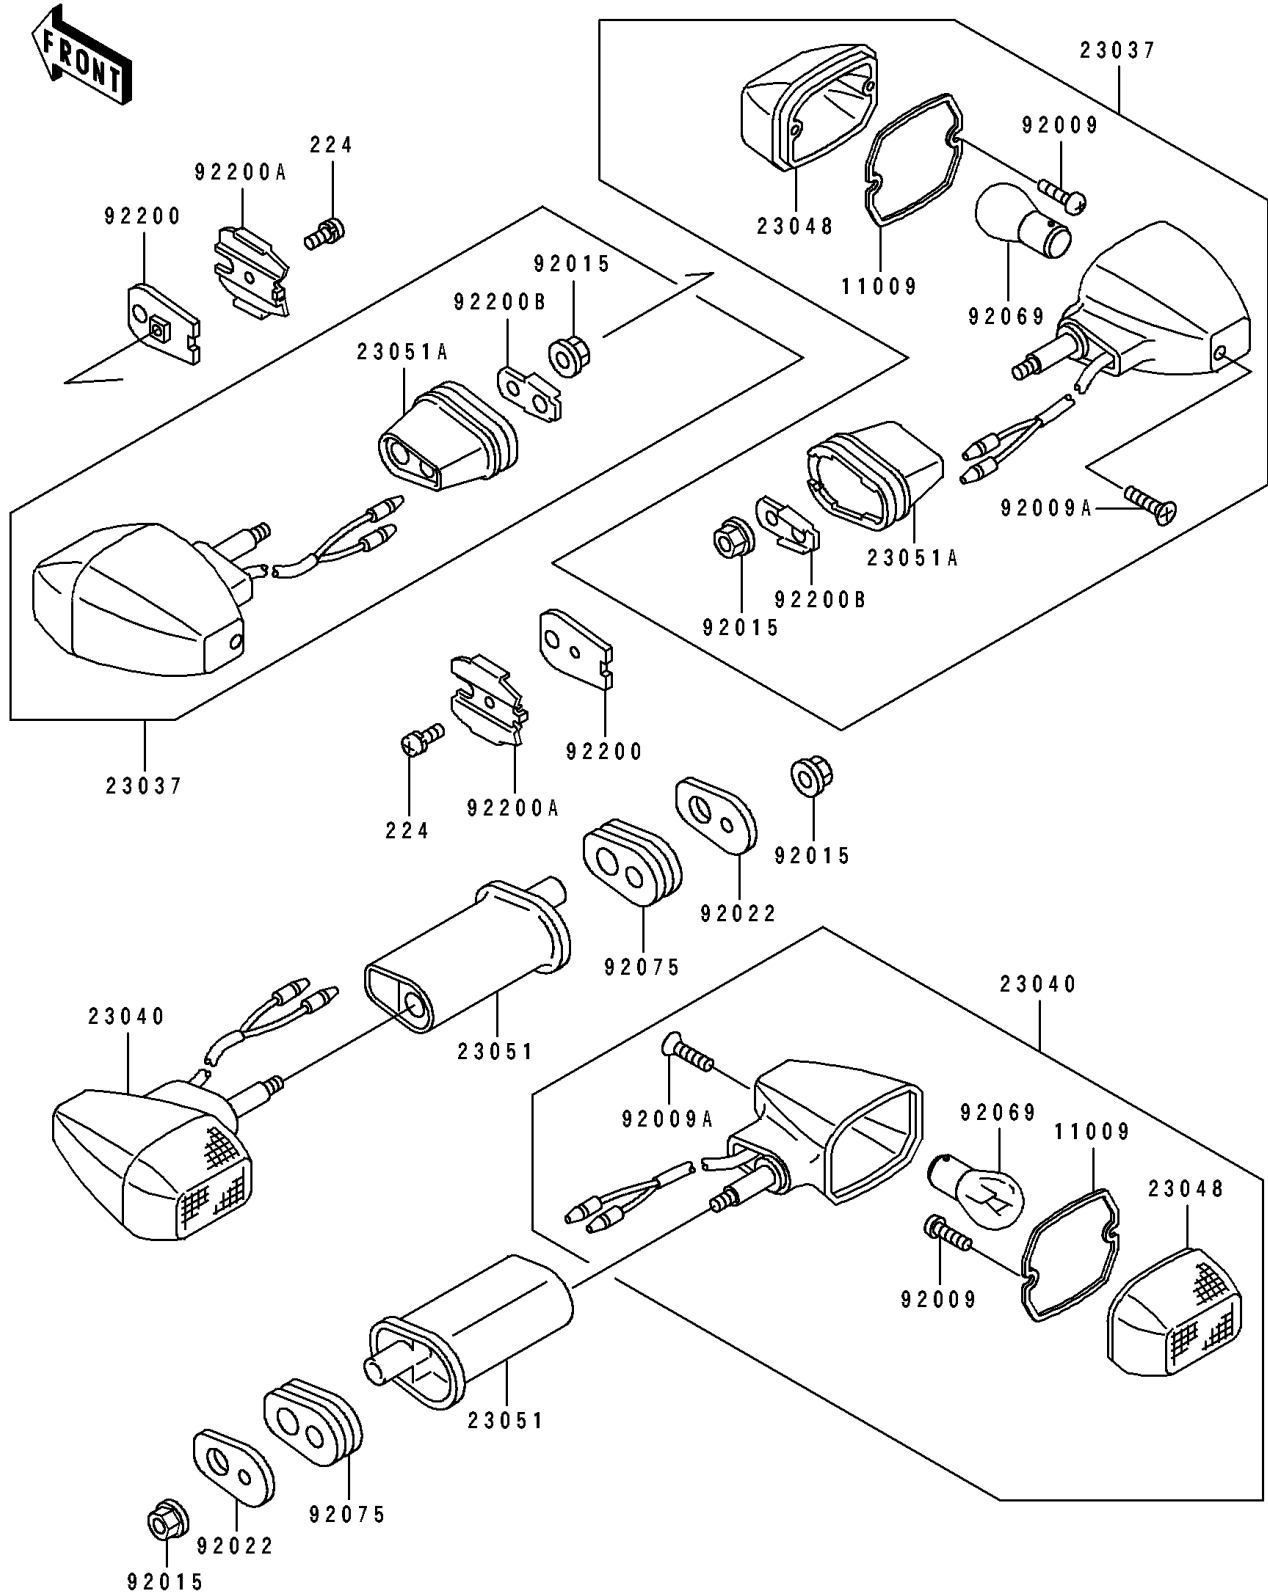

1994 Ninja® ZX™-7 PARTS DIAGRAM

Turn Signals

F2730

1994 Ninja® ZX™ -7 PARTS LIST

Turn Signals

ITEM NAME	PART NUMBER	QUANTITY
GASKET,SIGNAL LAMP (Ref # 11009)	11009-1402	4
LAMP-ASSY-SIGNAL,FR (Ref # 23037)	23037-1257	2
LAMP-SIGNAL,RR (Ref # 23040)	23040-1195	2
LENS-SIGNAL LAMP (Ref # 23048)	23048-1054	4
BRACKET-SIGNAL LAMP (Ref # 23051)	23051-1164	2
BRACKET-SIGNAL LAMP,FR (Ref # 23051A)	23051-1207	2
SCREW,TAPPING,3X16 (Ref # 92009)	92009-1115	8
SCREW,TAPPING,4X20 (Ref # 92009A)	92009-1304	4
NUT,FLANGED,6MM (Ref # 92015)	92015-1367	4
WASHER,SIGNAL LAMP (Ref # 92022)	92022-1672	2
BULB,12V 32CP(23W) (Ref # 92069)	92069-055	4
DAMPER,SIGNAL LAMP (Ref # 92075)	92075-1698	2
WASHER,SIGNAL LAMP (Ref # 92200)	92200-1015	2
WASHER,SIGNAL LAMP (Ref # 92200A)	92200-1016	2
WASHER (Ref # 92200B)	92200-1021	2
SCREW-PAN-WP-CROS,4X8 (Ref # 224)	224C0408	2