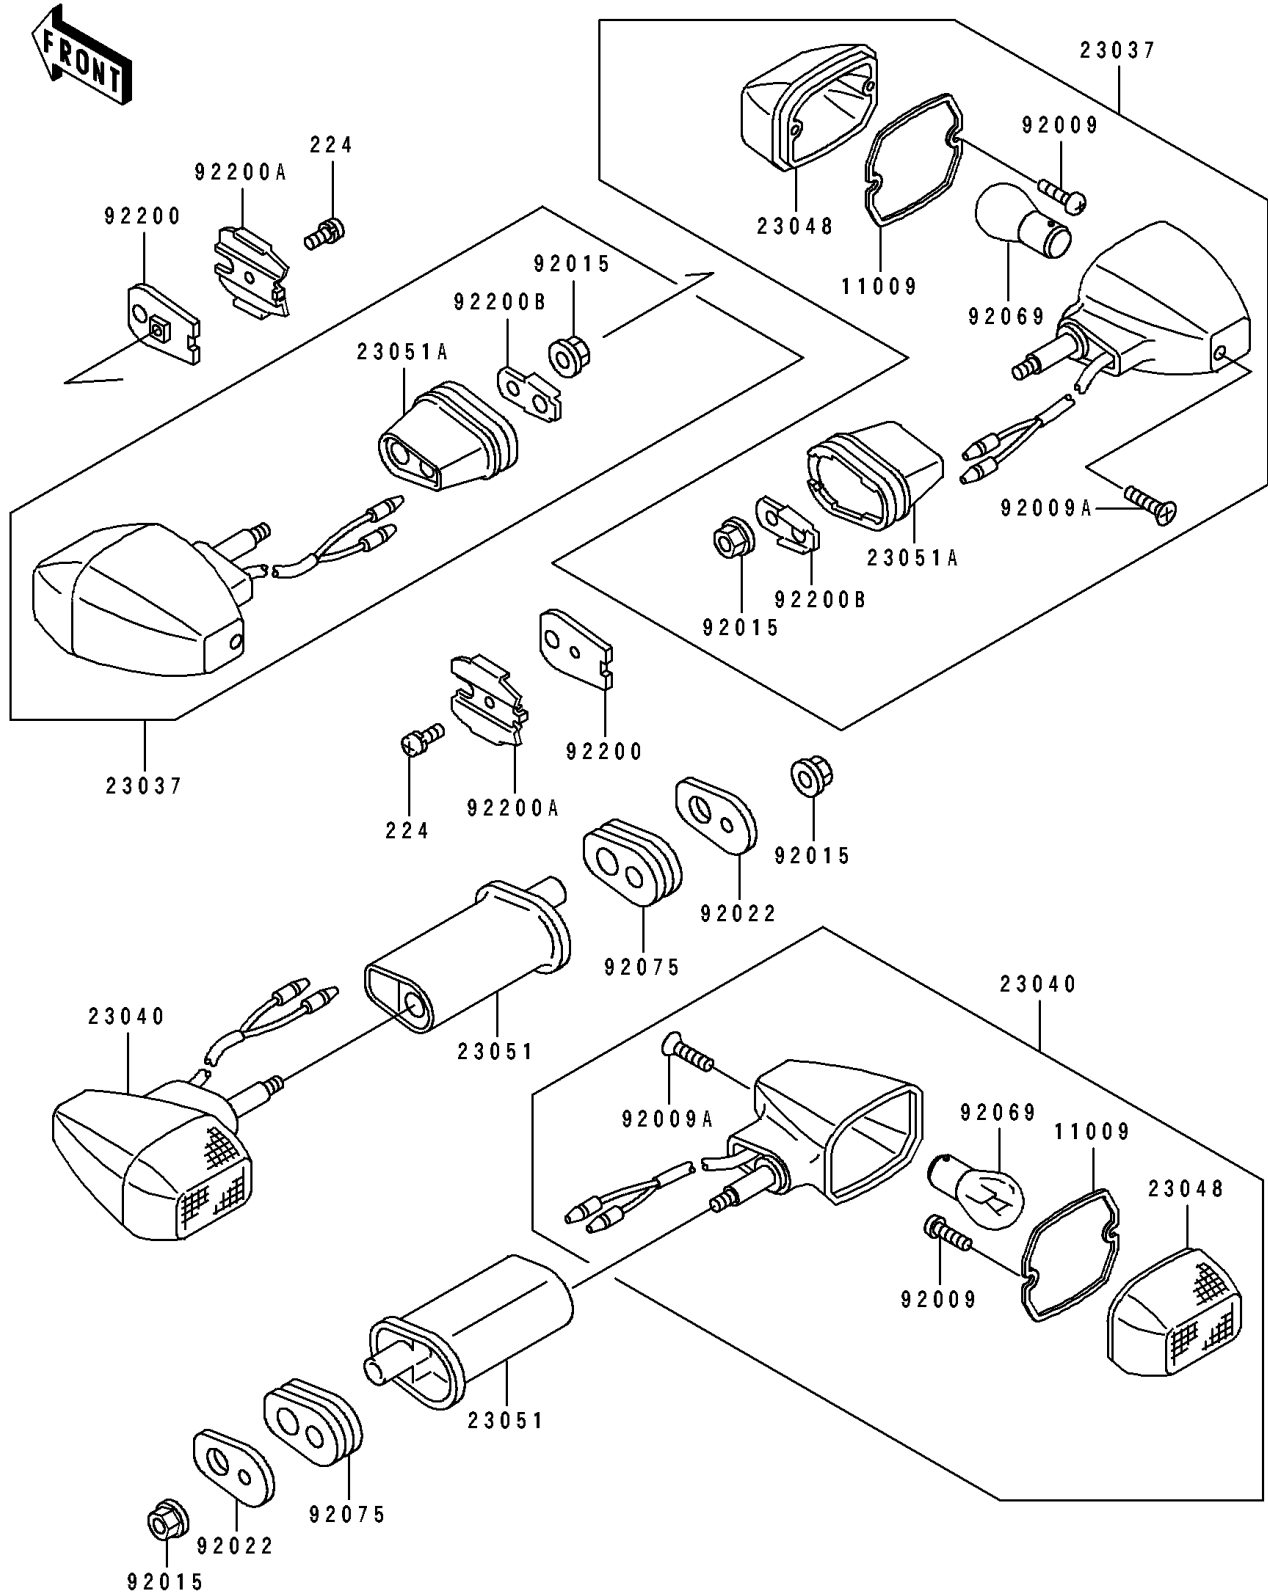

# 1995 Ninja® ZX™ -7 PARTS DIAGRAM

Turn Signals

F2730

## 1995 Ninja® ZX™ -7 PARTS LIST

### Turn Signals

ITEM NAME	PART NUMBER	QUANTITY
GASKET,SIGNAL LAMP (Ref # 11009)	11009-1402	4
LAMP-ASSY-SIGNAL,FR (Ref # 23037)	23037-1257	2
LAMP-SIGNAL,RR (Ref # 23040)	23040-1195	2
LENS-SIGNAL LAMP (Ref # 23048)	23048-1054	4
BRACKET-SIGNAL LAMP (Ref # 23051)	23051-1164	2
BRACKET-SIGNAL LAMP,FR (Ref # 23051A)	23051-1207	2
SCREW,TAPPING,3X16 (Ref # 92009)	92009-1115	8
SCREW,TAPPING,4X20 (Ref # 92009A)	92009-1304	4
NUT,FLANGED,6MM (Ref # 92015)	92015-1367	4
WASHER,SIGNAL LAMP (Ref # 92022)	92022-1672	2
BULB,12V 32CP(23W) (Ref # 92069)	92069-055	4
DAMPER,SIGNAL LAMP (Ref # 92075)	92075-1698	2
WASHER,SIGNAL LAMP (Ref # 92200)	92200-1015	2
WASHER,SIGNAL LAMP (Ref # 92200A)	92200-1016	2
WASHER (Ref # 92200B)	92200-1021	2
SCREW-PAN-WP-CROS,4X8 (Ref # 224)	224C0408	2