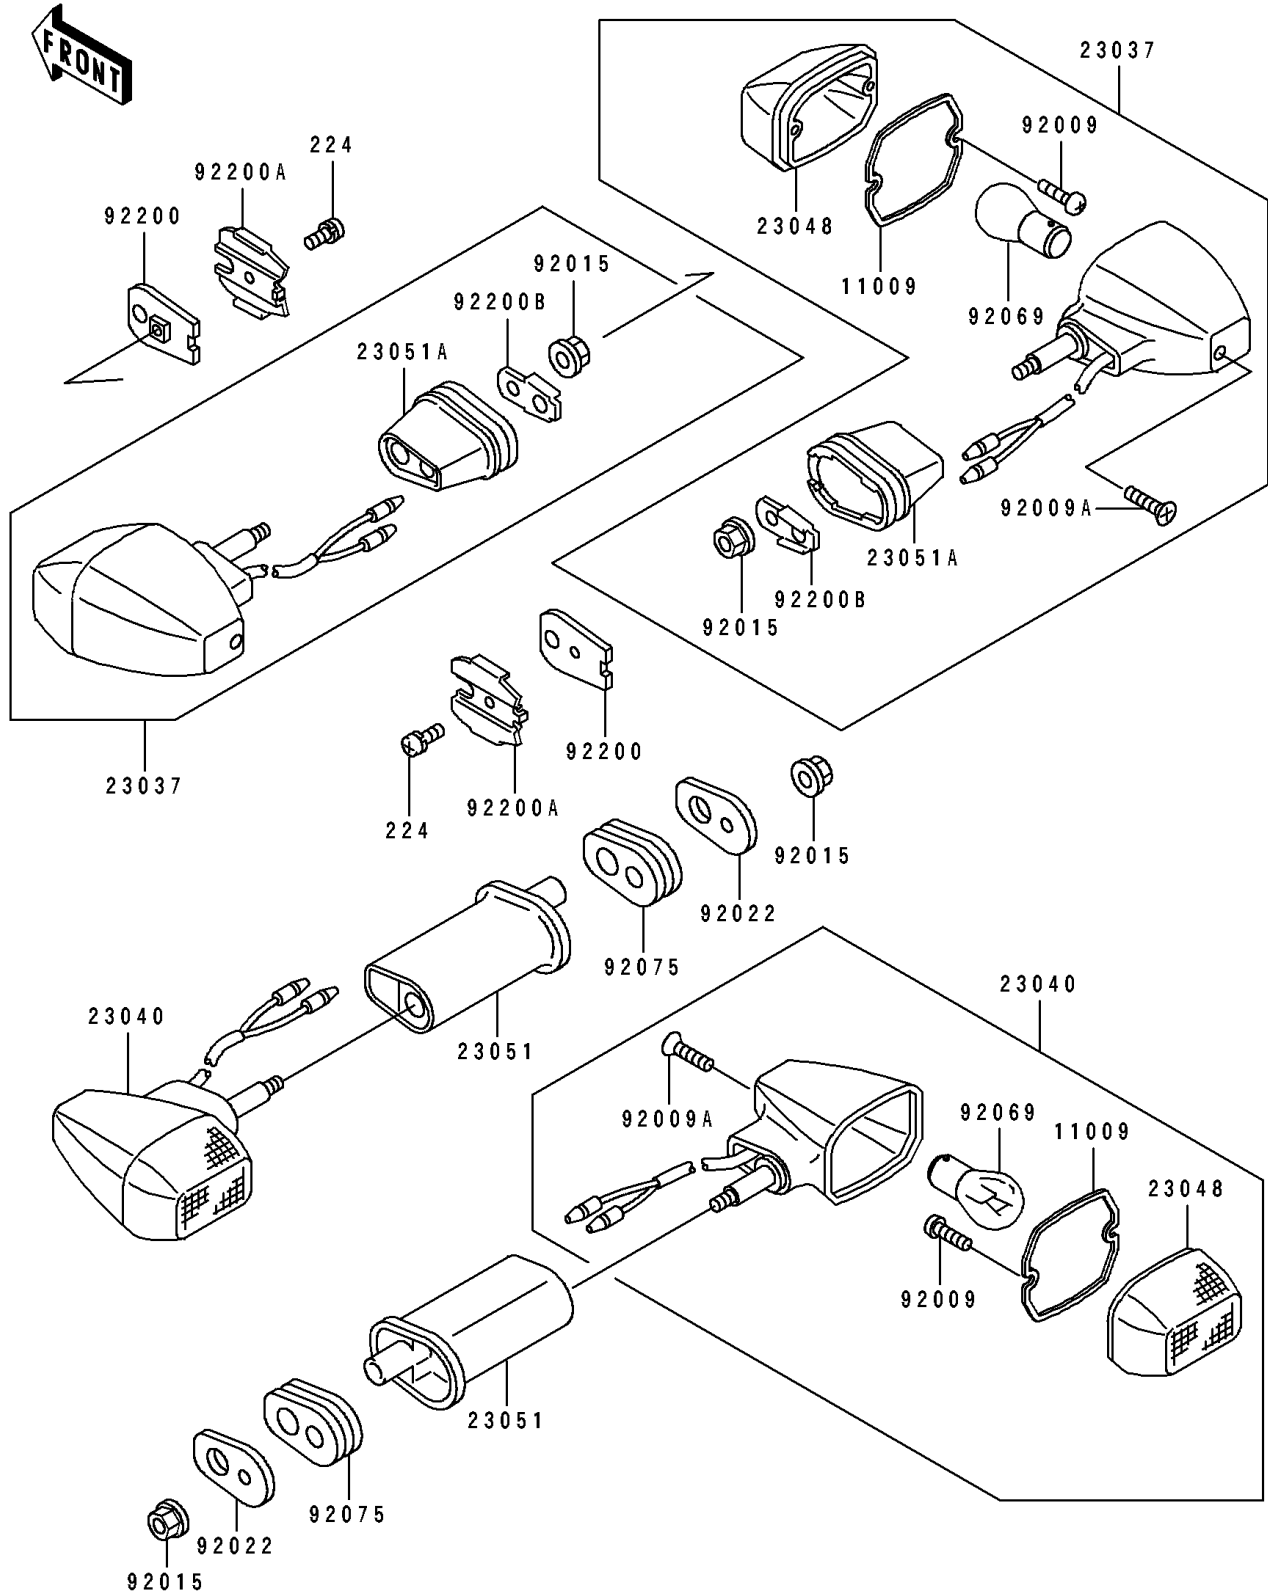

1995 Ninja® ZX™ -7 PARTS DIAGRAM

Turn Signals

F2730

1995 Ninja® ZX™ -7 PARTS LIST

Turn Signals

ITEM NAME	PART NUMBER	QUANTITY
GASKET,SIGNAL LAMP (Ref # 11009)	11009-1402	4
LAMP-ASSY-SIGNAL,FR (Ref # 23037)	23037-1257	2
LAMP-SIGNAL,RR (Ref # 23040)	23040-1195	2
LENS-SIGNAL LAMP (Ref # 23048)	23048-1054	4
BRACKET-SIGNAL LAMP (Ref # 23051)	23051-1164	2
BRACKET-SIGNAL LAMP,FR (Ref # 23051A)	23051-1207	2
SCREW,TAPPING,3X16 (Ref # 92009)	92009-1115	8
SCREW,TAPPING,4X20 (Ref # 92009A)	92009-1304	4
NUT,FLANGED,6MM (Ref # 92015)	92015-1367	4
WASHER,SIGNAL LAMP (Ref # 92022)	92022-1672	2
BULB,12V 32CP(23W) (Ref # 92069)	92069-055	4
DAMPER,SIGNAL LAMP (Ref # 92075)	92075-1698	2
WASHER,SIGNAL LAMP (Ref # 92200)	92200-1015	2
WASHER,SIGNAL LAMP (Ref # 92200A)	92200-1016	2
WASHER (Ref # 92200B)	92200-1021	2
SCREW-PAN-WP-CROS,4X8 (Ref # 224)	224C0408	2