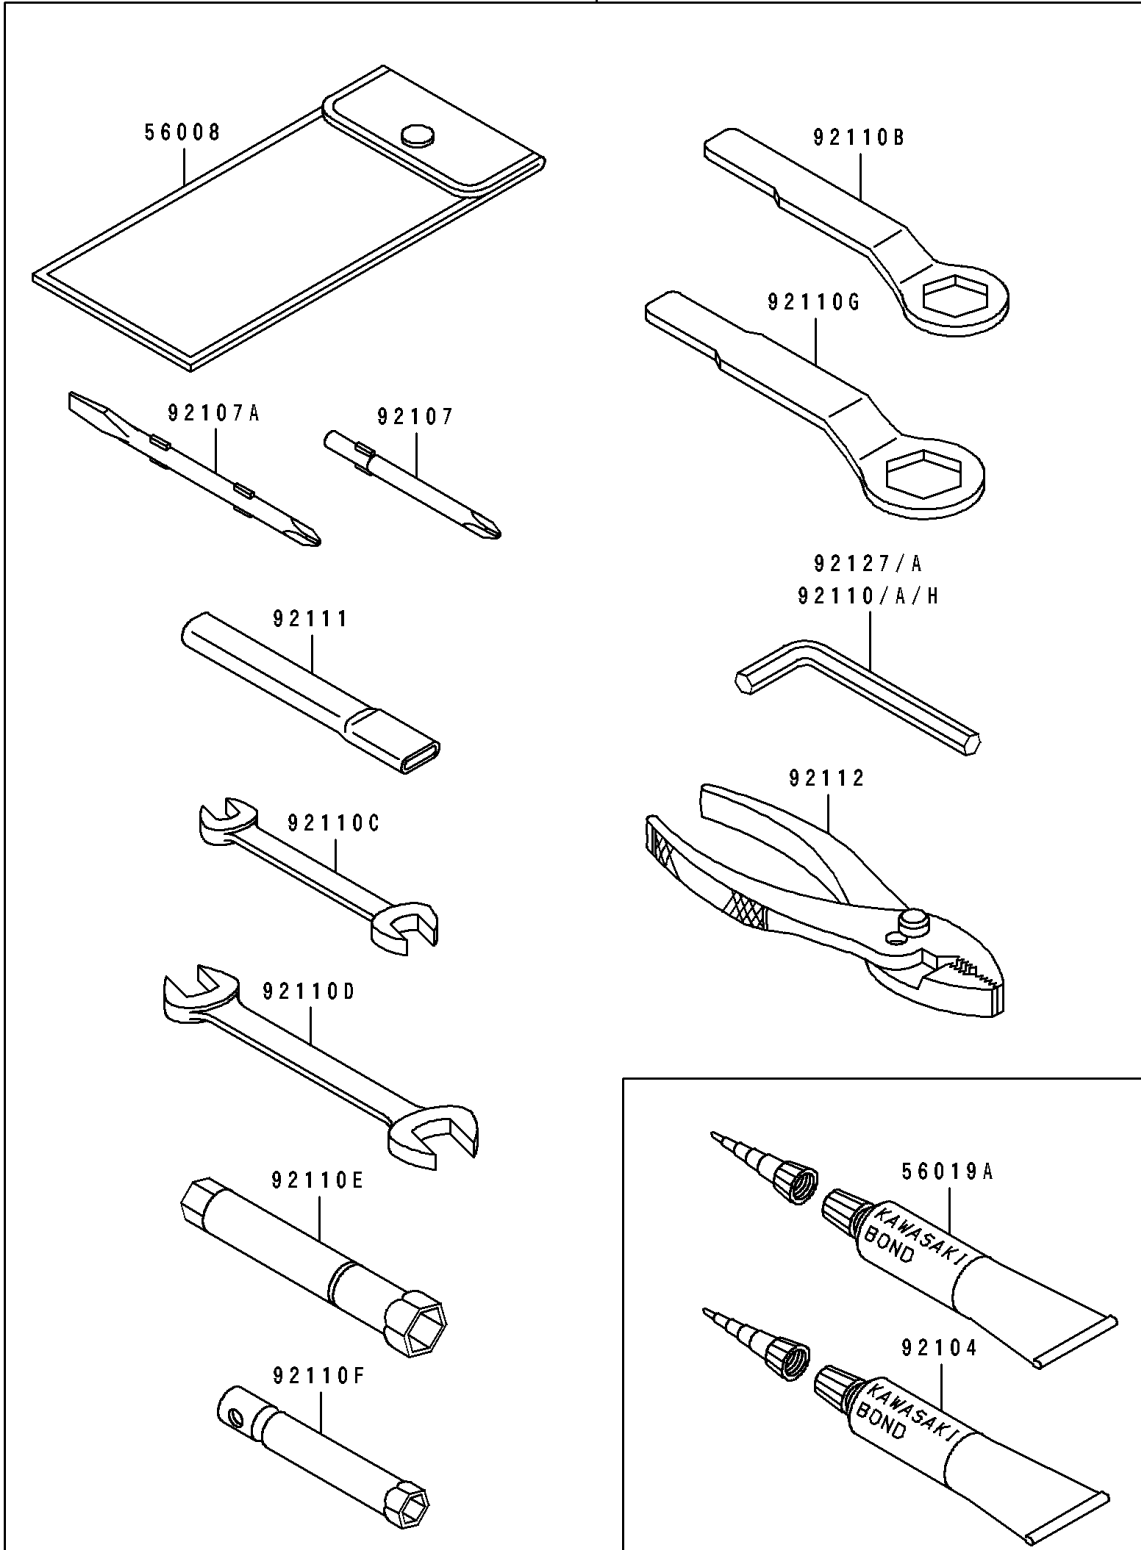

1994 Ninja® ZX™ -7 PARTS DIAGRAM

Owner's Tools

56007

F2810

1994 Ninja® ZX™ -7 PARTS LIST

Owner's Tools

ITEM NAME	PART NUMBER	QUANTITY
TOOL-KIT (Ref # 56007)	56007-1361	1
BAG,TOOL (Ref # 56008)	56008-1075	1
THREE BOND TB1211,HT/RS,WHITE (Ref # 56019A)	56019-120	1
GASKET-LIQUID,TUBE,100G,BLACK (Ref # 92104)	92104-1003	1
TOOL-DRIVER,#3PHILLIPS (Ref # 92107)	92107-005	1
TOOL-DRIVER,#2PHILLIPS&SLOT (Ref # 92107A)	92107-1051	1
TOOL-WRENCH,ALLEN,5MM (Ref # 92110)	92110-1015	1
TOOL-WRENCH,ALLEN,3MM (Ref # 92110A)	92110-1140	1
TOOL-WRENCH,BOX END,27MM (Ref # 92110B)	92110-1147	1
TOOL-WRENCH,OPEN END,10X12 (Ref # 92110C)	92110-1152	1
TOOL-WRENCH,OPEN END,14X17 (Ref # 92110D)	92110-1153	1
TOOL-WRENCH,BOX,16MM (Ref # 92110E)	92110-1154	1
TOOL-WRENCH,BOX,10MM (Ref # 92110F)	92110-1156	1
TOOL-WRENCH,BOX END,32MM (Ref # 92110G)	92110-1161	1
TOOL-WRENCH,ALLEN,4MM (Ref # 92110H)	92110-3703	1
TOOL-BAR,BOX END WRENCH (Ref # 92111)	92111-1052	1
TOOL-PLIERS (Ref # 92112)	92112-003	1
TOOL-WRENCH,ALLEN,8MM (Ref # 92127)	92127-002	1
TOOL-WRENCH,ALLEN,6MM (Ref # 92127A)	92127-003	1