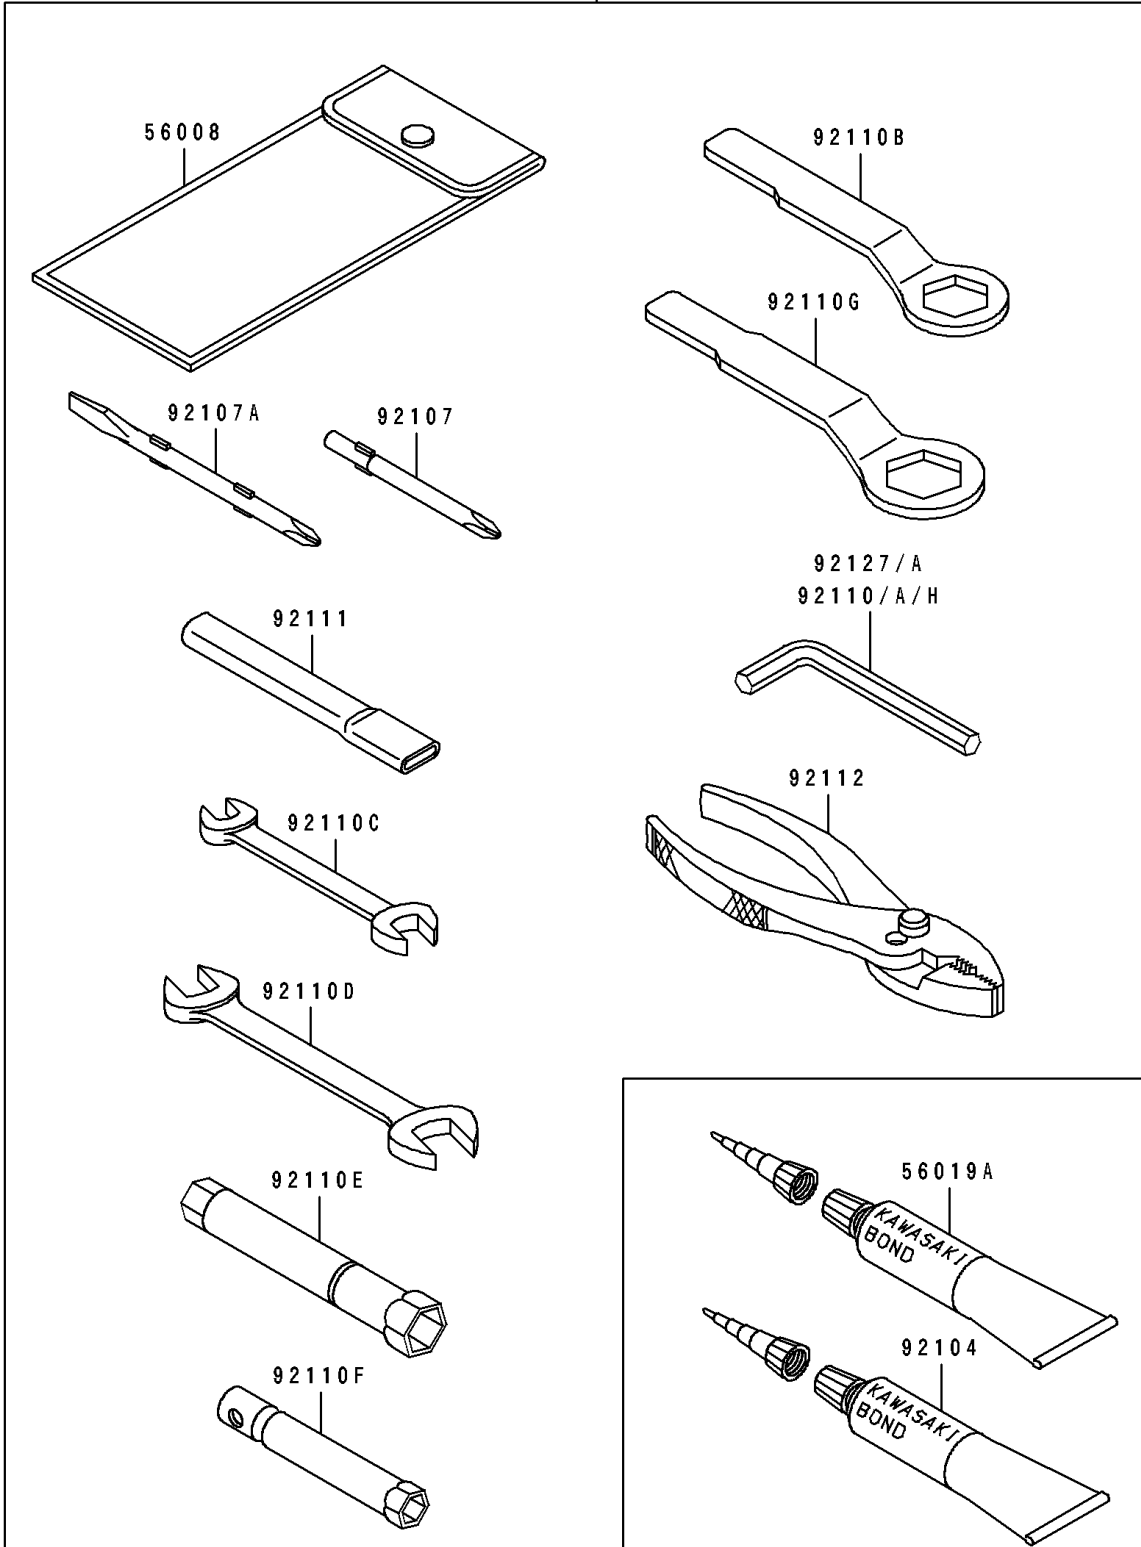

1994 Ninja® ZX™-7 PARTS DIAGRAM

Owner's Tools

56007

F2810

1994 Ninja® ZX™ -7 PARTS LIST

Owner's Tools

ITEM NAME	PART NUMBER	QUANTITY
TOOL-KIT (Ref # 56007)	56007-1361	1
BAG,TOOL (Ref # 56008)	56008-1075	1
THREE BOND TB1211,HT/RS,WHITE (Ref # 56019A)	56019-120	1
GASKET-LIQUID,TUBE,100G,BLACK (Ref # 92104)	92104-1003	1
TOOL-DRIVER,#3PHILLIPS (Ref # 92107)	92107-005	1
TOOL-DRIVER,#2PHILLIPS&SLOT (Ref # 92107A)	92107-1051	1
TOOL-WRENCH,ALLEN,5MM (Ref # 92110)	92110-1015	1
TOOL-WRENCH,ALLEN,3MM (Ref # 92110A)	92110-1140	1
TOOL-WRENCH,BOX END,27MM (Ref # 92110B)	92110-1147	1
TOOL-WRENCH,OPEN END,10X12 (Ref # 92110C)	92110-1152	1
TOOL-WRENCH,OPEN END,14X17 (Ref # 92110D)	92110-1153	1
TOOL-WRENCH,BOX,16MM (Ref # 92110E)	92110-1154	1
TOOL-WRENCH,BOX,10MM (Ref # 92110F)	92110-1156	1
TOOL-WRENCH,BOX END,32MM (Ref # 92110G)	92110-1161	1
TOOL-WRENCH,ALLEN,4MM (Ref # 92110H)	92110-3703	1
TOOL-BAR,BOX END WRENCH (Ref # 92111)	92111-1052	1
TOOL-PLIERS (Ref # 92112)	92112-003	1
TOOL-WRENCH,ALLEN,8MM (Ref # 92127)	92127-002	1
TOOL-WRENCH,ALLEN,6MM (Ref # 92127A)	92127-003	1