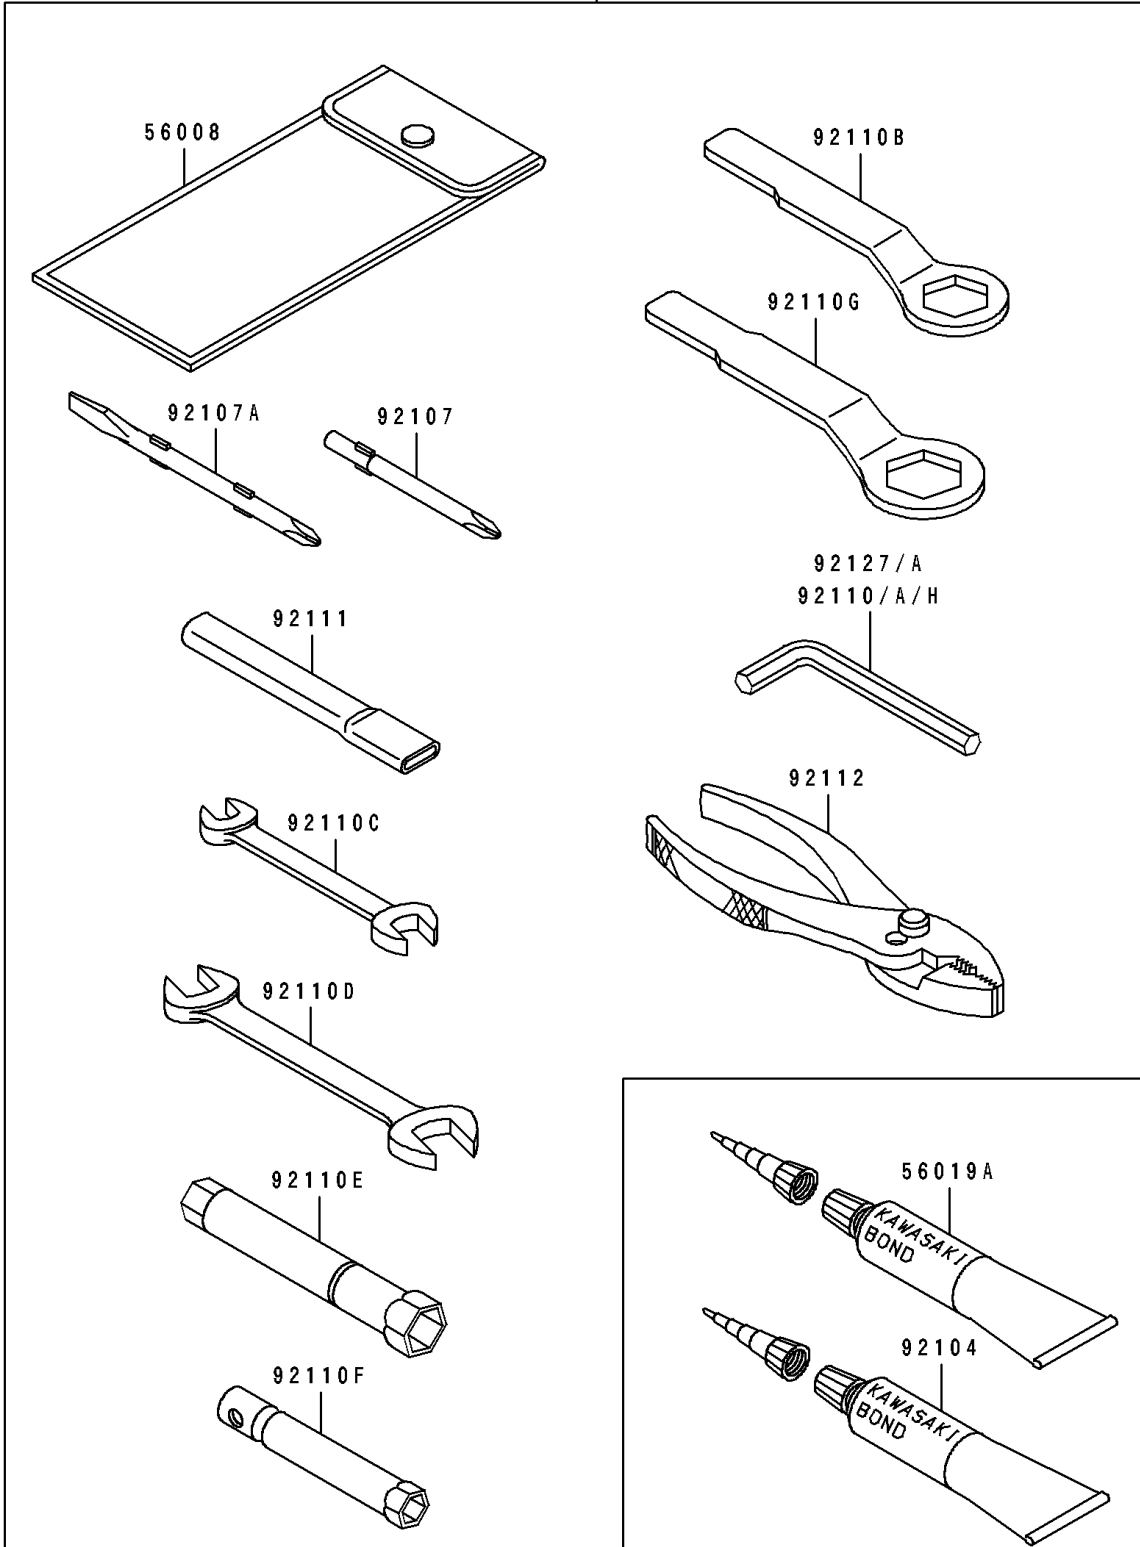

1995 Ninja® ZX™ -7 PARTS DIAGRAM

Owner's Tools

56007

F2810

1995 Ninja® ZX™ -7 PARTS LIST

Owner's Tools

ITEM NAME	PART NUMBER	QUANTITY
TOOL-KIT (Ref # 56007)	56007-1361	1
BAG,TOOL (Ref # 56008)	56008-1075	1
THREE BOND TB1211,HT/RS,WHITE (Ref # 56019A)	56019-120	1
GASKET-LIQUID,TUBE,100G,BLACK (Ref # 92104)	92104-1003	1
TOOL-DRIVER,#3PHILLIPS (Ref # 92107)	92107-005	1
TOOL-DRIVER,#2PHILLIPS&SLOT (Ref # 92107A)	92107-1051	1
TOOL-WRENCH,ALLEN,5MM (Ref # 92110)	92110-1015	1
TOOL-WRENCH,ALLEN,3MM (Ref # 92110A)	92110-1140	1
TOOL-WRENCH,BOX END,27MM (Ref # 92110B)	92110-1147	1
TOOL-WRENCH,OPEN END,10X12 (Ref # 92110C)	92110-1152	1
TOOL-WRENCH,OPEN END,14X17 (Ref # 92110D)	92110-1153	1
TOOL-WRENCH,BOX,16MM (Ref # 92110E)	92110-1154	1
TOOL-WRENCH,BOX,10MM (Ref # 92110F)	92110-1156	1
TOOL-WRENCH,BOX END,32MM (Ref # 92110G)	92110-1161	1
TOOL-WRENCH,ALLEN,4MM (Ref # 92110H)	92110-3703	1
TOOL-BAR,BOX END WRENCH (Ref # 92111)	92111-1052	1
TOOL-PLIERS (Ref # 92112)	92112-003	1
TOOL-WRENCH,ALLEN,8MM (Ref # 92127)	92127-002	1
TOOL-WRENCH,ALLEN,6MM (Ref # 92127A)	92127-003	1