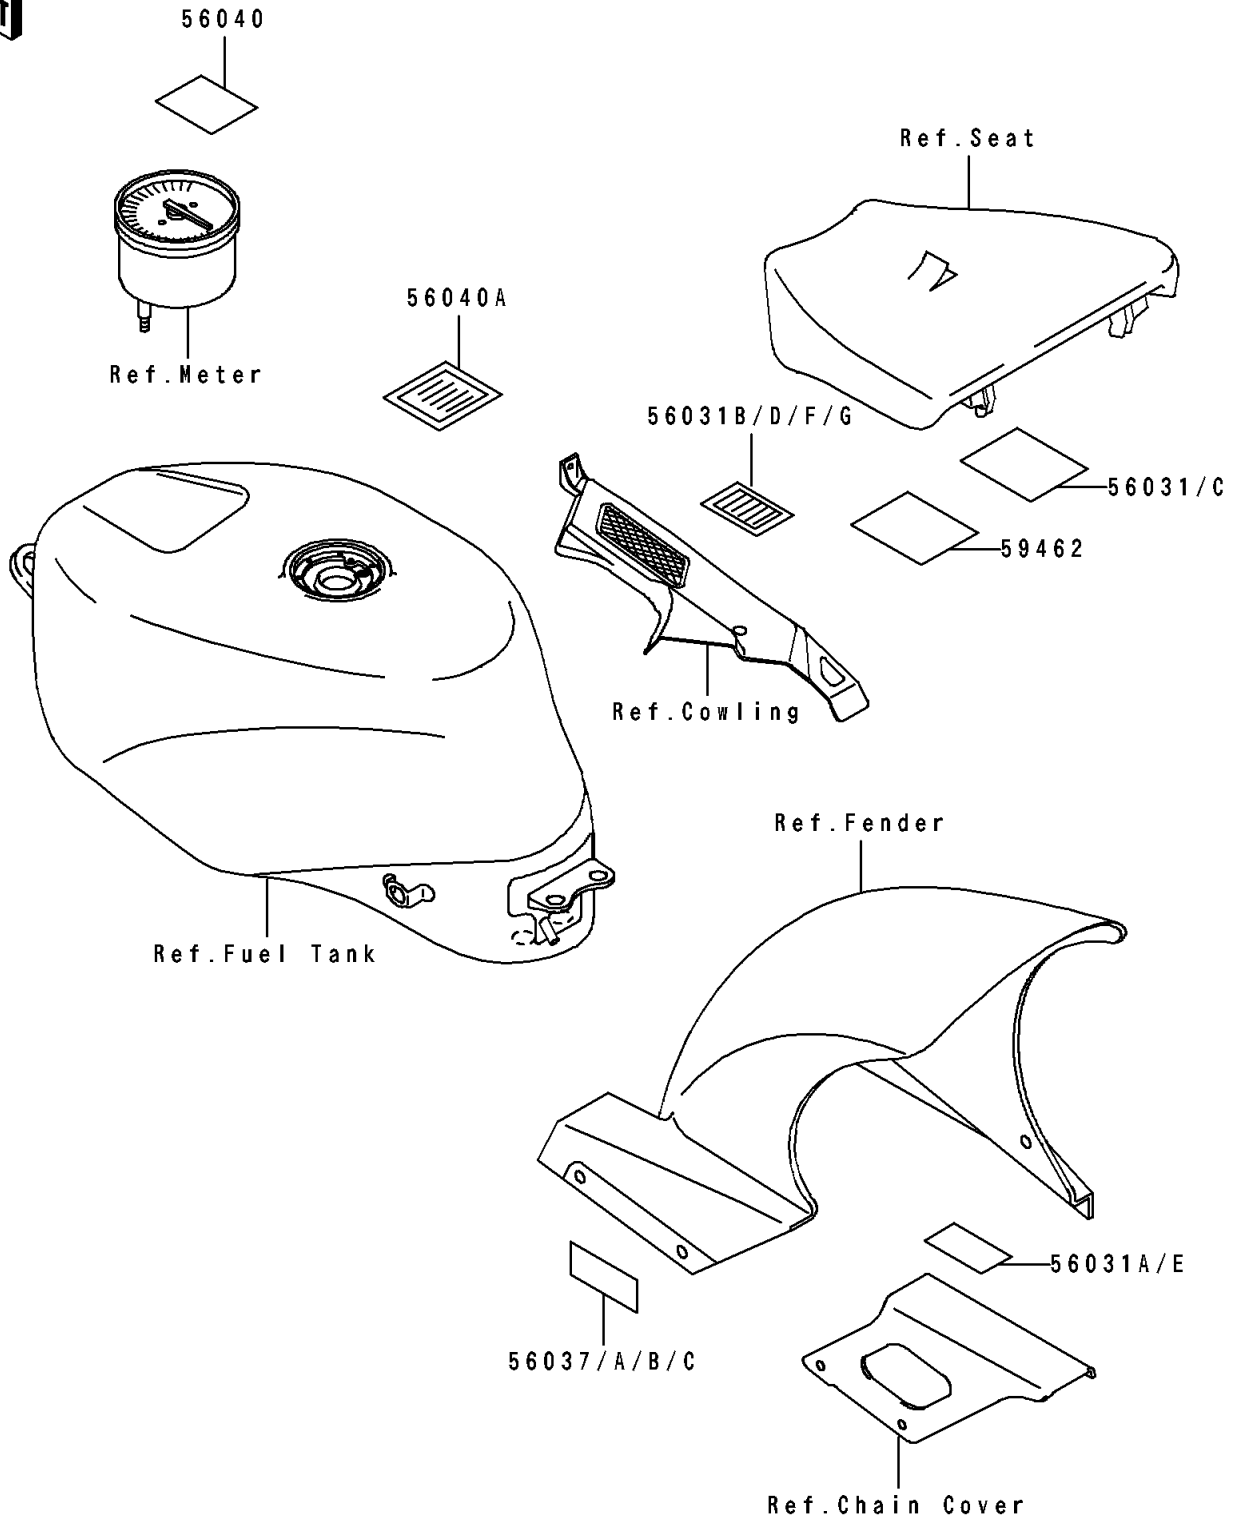

1994 Ninja® ZX™ -7 PARTS DIAGRAM

Labels

F2860

1994 Ninja® ZX™-7 PARTS LIST

Labels

ITEM NAME	PART NUMBER	QUANTITY
LABEL-MANUAL,DAILY SAFETY (Ref # 56031)	56031-1775	1
LABEL-MANUAL,CHAIN (Ref # 56031A)	56031-1776	1
LABEL-MANUAL,OIL&OIL FILTER (Ref # 56031B)	56031-1777	1
LABEL-MANUAL,DAILY SAFETY (Ref # 56031C)	56031-1778	1
LABEL-MANUAL,OIL&OIL FILTER (Ref # 56031D)	56031-1779	1
LABEL-MANUAL,CHAIN (Ref # 56031E)	56031-1780	1
LABEL-SPECIFICATION,TIRE&LOAD (Ref # 56037)	56037-1592	1
LABEL-SPECIFICATION,TIRE&LOAD (Ref # 56037A)	56037-1593	1
LABEL-WARNING,BREAK IN CAUTION (Ref # 56040)	56040-1007	1
LABEL-WARNING,EVAPO (Ref # 56040A)	56040-1121	1
LABEL-CERTIFICATION,EVAPO ROUT (Ref # 59462)	59462-1072	1