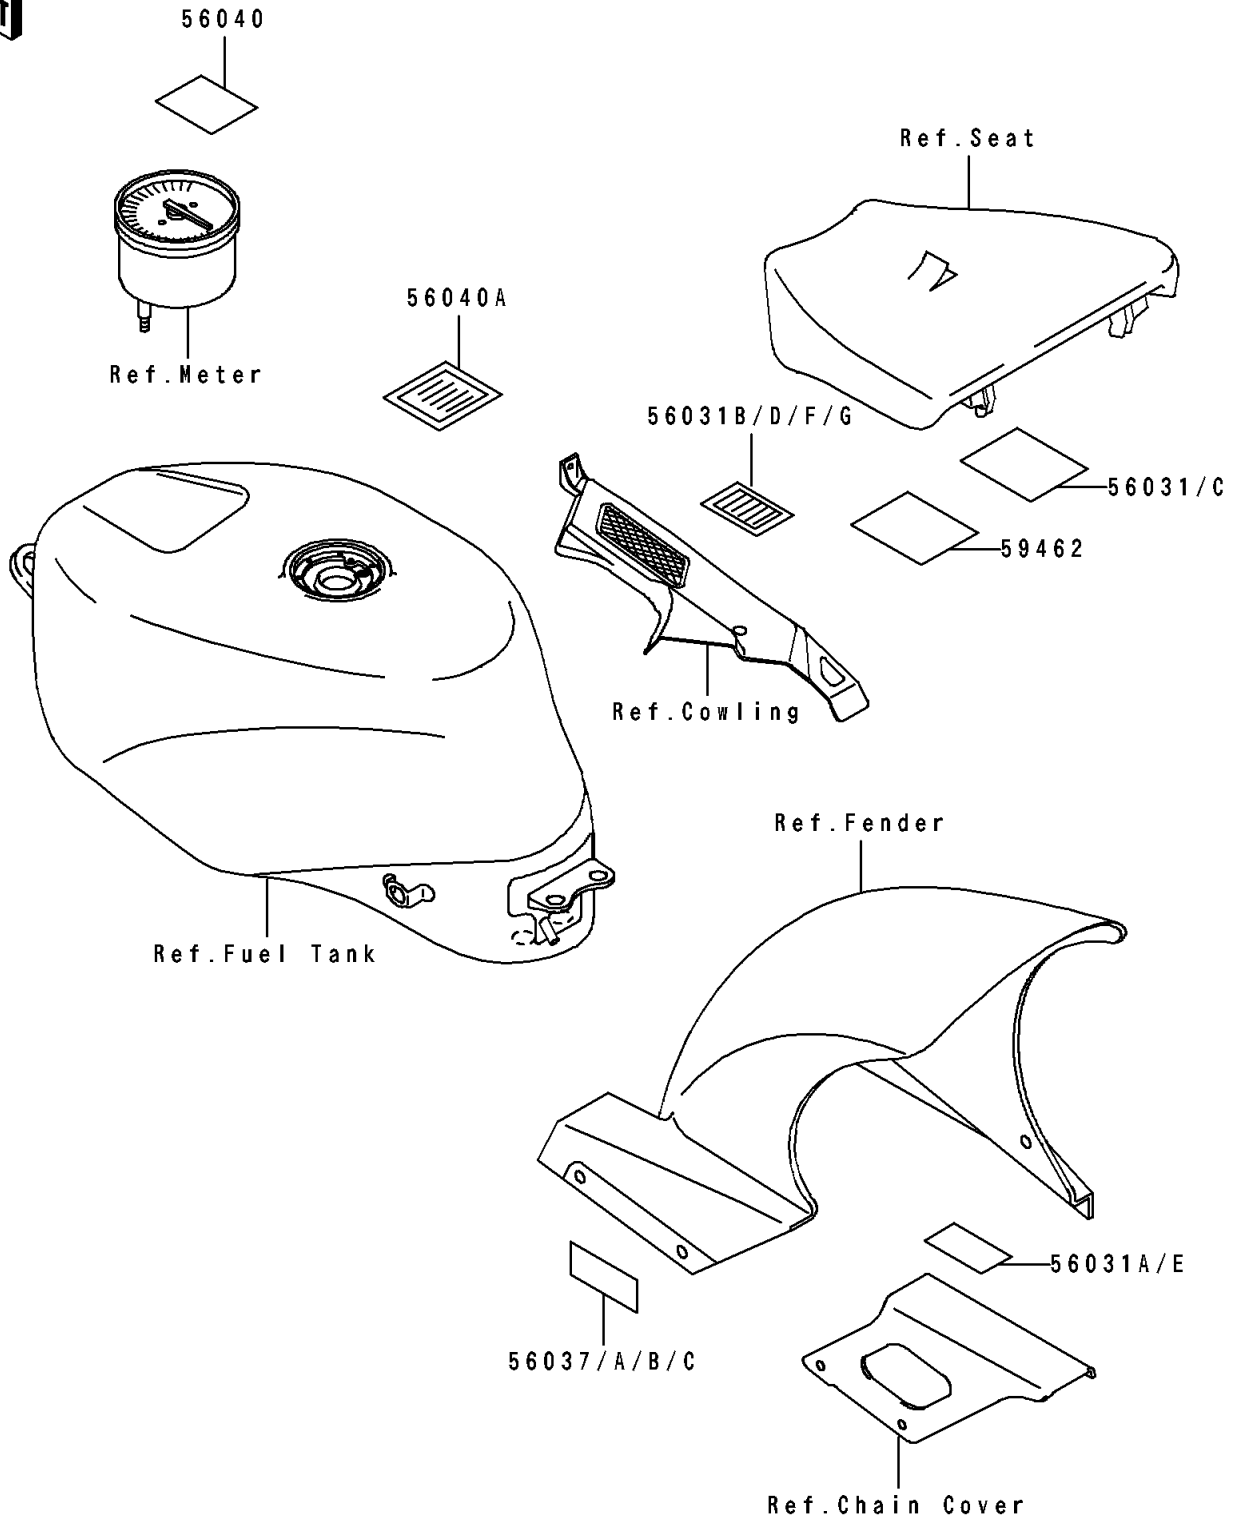

1995 Ninja® ZX™ -7 PARTS DIAGRAM

Labels

F2860

1995 Ninja® ZX™ -7 PARTS LIST

Labels

ITEM NAME	PART NUMBER	QUANTITY
LABEL-MANUAL,DAILY SAFETY (Ref # 56031)	56031-1775	1
LABEL-MANUAL,CHAIN (Ref # 56031A)	56031-1776	1
LABEL-MANUAL,DAILY SAFETY (Ref # 56031C)	56031-1778	1
LABEL-MANUAL,CHAIN (Ref # 56031E)	56031-1780	1
LABEL-MANUAL,OIL&OIL FILTER (Ref # 56031F)	56031-1883	1
LABEL-MANUAL,OIL&OIL FILTER (Ref # 56031G)	56031-1884	1
LABEL-SPECIFICATION,TIRE&LOAD (Ref # 56037B)	56037-1651	1
LABEL-SPECIFICATION,TIRE&LOAD (Ref # 56037C)	56037-1652	1
LABEL-WARNING,BREAK IN CAUTION (Ref # 56040)	56040-1007	1
LABEL-WARNING,EVAPO (Ref # 56040A)	56040-1121	1
LABEL-CERTIFICATION,EVAPO ROUT (Ref # 59462)	59462-1072	1