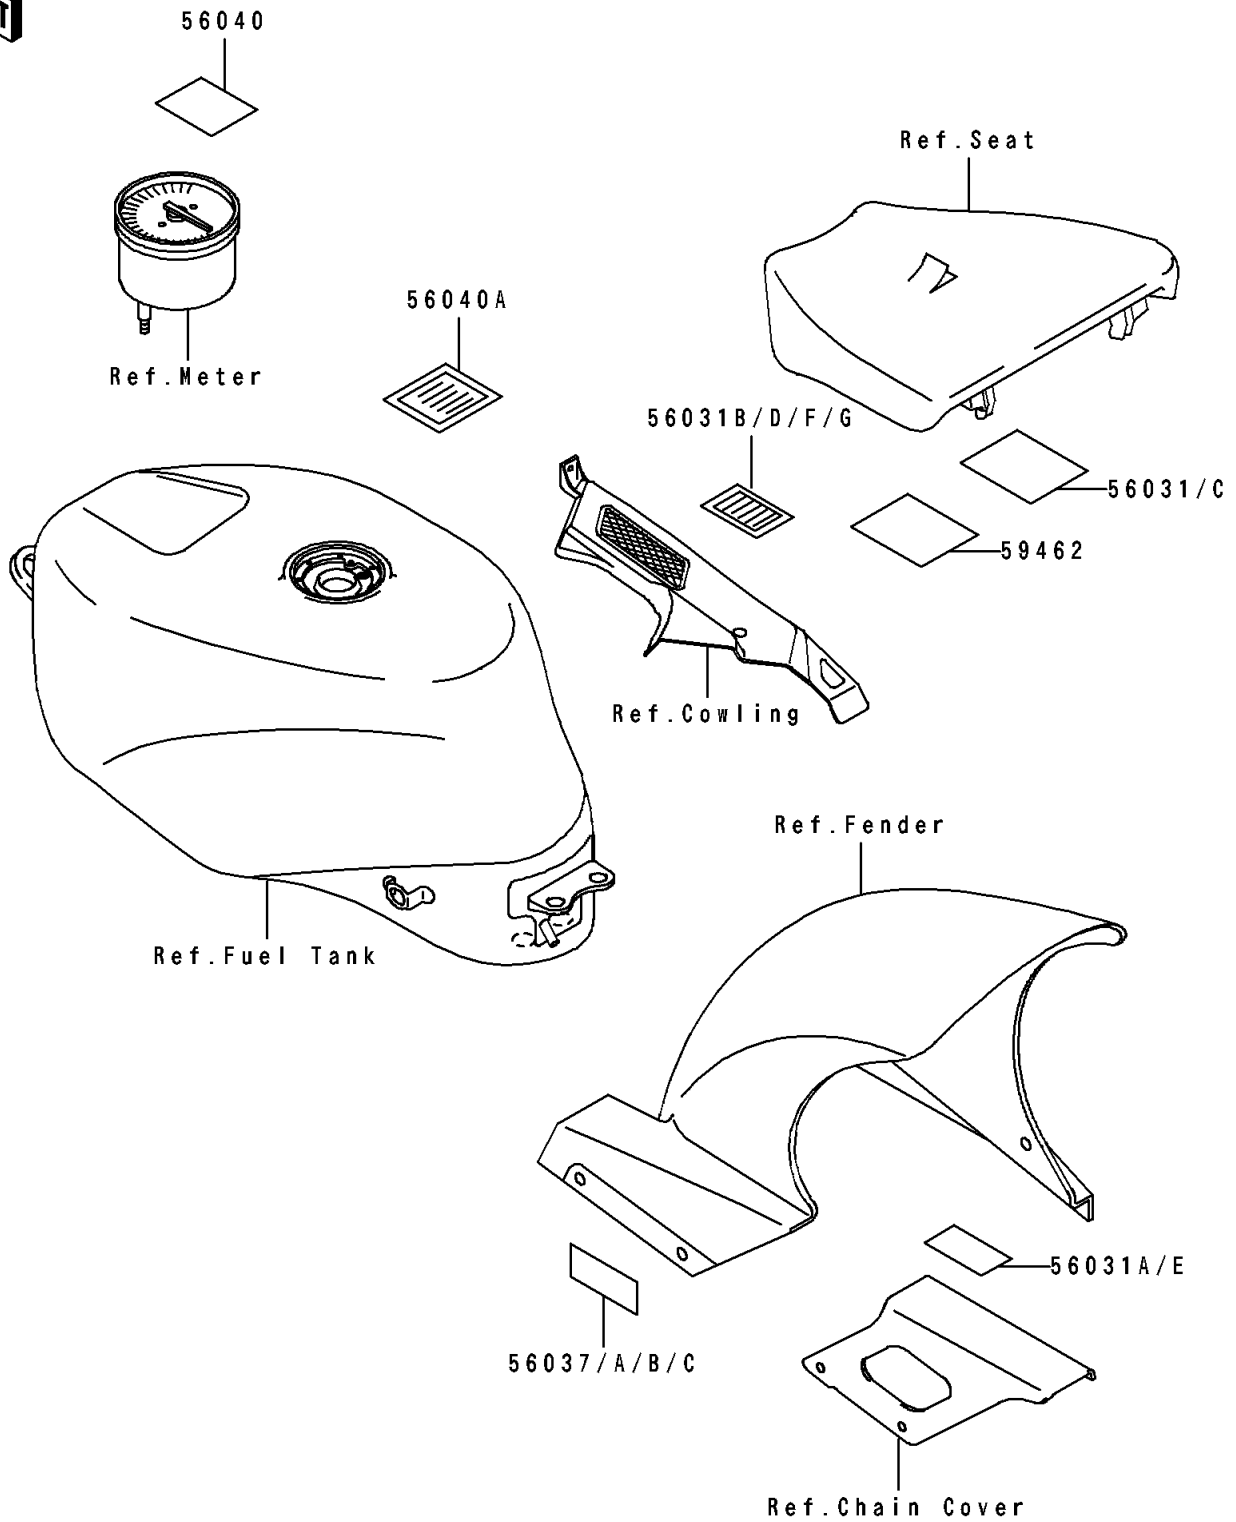

1995 Ninja® ZX™ -7 PARTS DIAGRAM

Labels

F2860

1995 Ninja® ZX™ -7 PARTS LIST

Labels

ITEM NAME	PART NUMBER	QUANTITY
LABEL-MANUAL,DAILY SAFETY (Ref # 56031)	56031-1775	1
LABEL-MANUAL,CHAIN (Ref # 56031A)	56031-1776	1
LABEL-MANUAL,DAILY SAFETY (Ref # 56031C)	56031-1778	1
LABEL-MANUAL,CHAIN (Ref # 56031E)	56031-1780	1
LABEL-MANUAL,OIL&OIL FILTER (Ref # 56031F)	56031-1883	1
LABEL-MANUAL,OIL&OIL FILTER (Ref # 56031G)	56031-1884	1
LABEL-SPECIFICATION,TIRE&LOAD (Ref # 56037B)	56037-1651	1
LABEL-SPECIFICATION,TIRE&LOAD (Ref # 56037C)	56037-1652	1
LABEL-WARNING,BREAK IN CAUTION (Ref # 56040)	56040-1007	1
LABEL-WARNING,EVAPO (Ref # 56040A)	56040-1121	1
LABEL-CERTIFICATION,EVAPO ROUT (Ref # 59462)	59462-1072	1