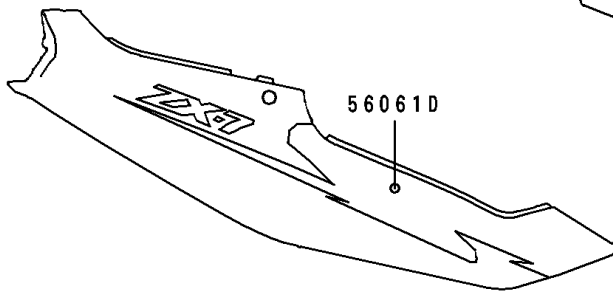

1995 Ninja® ZX™-7 PARTS DIAGRAM

Decals(Green/White)(ZX750-L3)

F2861D

1995 Ninja® ZX™ -7 PARTS LIST

Decals(Green/White)(ZX750-L3)

ITEM NAME	PART NUMBER	QUANTITY
MARK,FUEL TANK,LH,NINJA (Ref # 56051)	56051-1190	1
MARK,KAWASAKI (Ref # 56051A)	56051-1191	2
MARK,FUEL TANK,RH,NINJA (Ref # 56051B)	56051-1207	1
PATTERN,UPP COWLING,CNT (Ref # 56060)	56060-1485	1
PATTERN,FUEL TANK,LH (Ref # 56061)	56061-1116	1
PATTERN,FUEL TANK,RH (Ref # 56061A)	56061-1117	1
PATTERN,SIDE COVER,LH,FR (Ref # 56061B)	56061-1118	1
PATTERN,SIDE COVER,LH,RR (Ref # 56061C)	56061-1119	1
PATTERN,SIDE COVER,RH (Ref # 56061D)	56061-1120	1
PATTERN,UPP COWLING,LH (Ref # 56061E)	56061-1121	1
PATTERN,UPP COWLING,RH (Ref # 56061F)	56061-1122	1
PATTERN,LWR COWLING,LH,UPP (Ref # 56061G)	56061-1123	1
PATTERN,LWR COWLING,LH,LWR (Ref # 56061H)	56061-1124	1
PATTERN,LWR COWLING,RH,UPP (Ref # 56061I)	56061-1125	1
PATTERN,LWR COWLING,RH,LWR (Ref # 56061J)	56061-1126	1