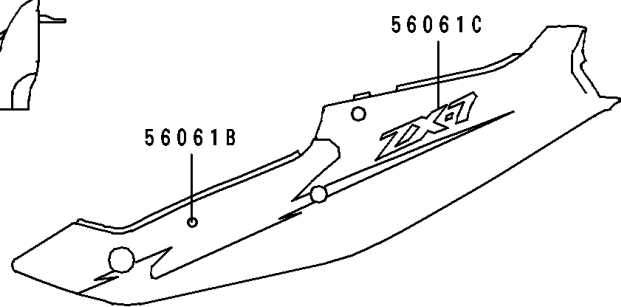

1995 Ninja® ZX™-7 PARTS DIAGRAM

Decals(Green/White)(ZX750-L3)

F2861D

1995 Ninja® ZX™ -7 PARTS LIST

Decals(Green/White)(ZX750-L3)

ITEM NAME	PART NUMBER	QUANTITY
MARK,FUEL TANK,LH,NINJA (Ref # 56051)	56051-1190	1
MARK,KAWASAKI (Ref # 56051A)	56051-1191	2
MARK,FUEL TANK,RH,NINJA (Ref # 56051B)	56051-1207	1
PATTERN,UPP COWLING,CNT (Ref # 56060)	56060-1485	1
PATTERN,FUEL TANK,LH (Ref # 56061)	56061-1116	1
PATTERN,FUEL TANK,RH (Ref # 56061A)	56061-1117	1
PATTERN,SIDE COVER,LH,FR (Ref # 56061B)	56061-1118	1
PATTERN,SIDE COVER,LH,RR (Ref # 56061C)	56061-1119	1
PATTERN,SIDE COVER,RH (Ref # 56061D)	56061-1120	1
PATTERN,UPP COWLING,LH (Ref # 56061E)	56061-1121	1
PATTERN,UPP COWLING,RH (Ref # 56061F)	56061-1122	1
PATTERN,LWR COWLING,LH,UPP (Ref # 56061G)	56061-1123	1
PATTERN,LWR COWLING,LH,LWR (Ref # 56061H)	56061-1124	1
PATTERN,LWR COWLING,RH,UPP (Ref # 56061I)	56061-1125	1
PATTERN,LWR COWLING,RH,LWR (Ref # 56061J)	56061-1126	1