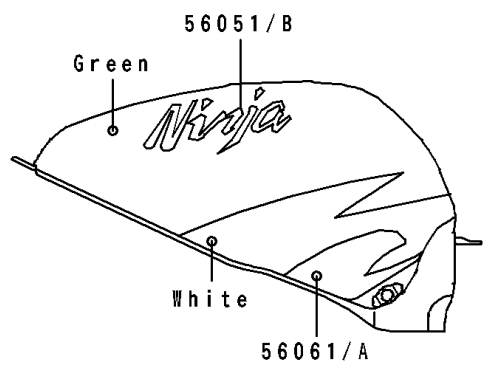

1995 Ninja® ZX™-7 PARTS DIAGRAM

Decals(Green/White)(ZX750-L3)

F2861D

1995 Ninja® ZX™ -7 PARTS LIST

Decals(Green/White)(ZX750-L3)

ITEM NAME	PART NUMBER	QUANTITY
MARK,FUEL TANK,LH,NINJA (Ref # 56051)	56051-1190	1
MARK,KAWASAKI (Ref # 56051A)	56051-1191	2
MARK,FUEL TANK,RH,NINJA (Ref # 56051B)	56051-1207	1
PATTERN,UPP COWLING,CNT (Ref # 56060)	56060-1485	1
PATTERN,FUEL TANK,LH (Ref # 56061)	56061-1116	1
PATTERN,FUEL TANK,RH (Ref # 56061A)	56061-1117	1
PATTERN,SIDE COVER,LH,FR (Ref # 56061B)	56061-1118	1
PATTERN,SIDE COVER,LH,RR (Ref # 56061C)	56061-1119	1
PATTERN,SIDE COVER,RH (Ref # 56061D)	56061-1120	1
PATTERN,UPP COWLING,LH (Ref # 56061E)	56061-1121	1
PATTERN,UPP COWLING,RH (Ref # 56061F)	56061-1122	1
PATTERN,LWR COWLING,LH,UPP (Ref # 56061G)	56061-1123	1
PATTERN,LWR COWLING,LH,LWR (Ref # 56061H)	56061-1124	1
PATTERN,LWR COWLING,RH,UPP (Ref # 56061I)	56061-1125	1
PATTERN,LWR COWLING,RH,LWR (Ref # 56061J)	56061-1126	1