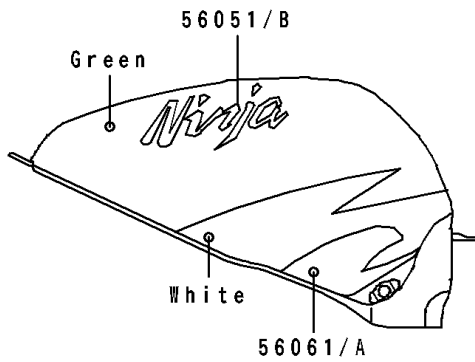

1995 Ninja® ZX™-7 PARTS DIAGRAM

Decals(Green/White)(ZX750-L3)

F2861D

1995 Ninja® ZX™ -7 PARTS LIST

Decals(Green/White)(ZX750-L3)

ITEM NAME	PART NUMBER	QUANTITY
MARK,FUEL TANK,LH,NINJA (Ref # 56051)	56051-1190	1
MARK,KAWASAKI (Ref # 56051A)	56051-1191	2
MARK,FUEL TANK,RH,NINJA (Ref # 56051B)	56051-1207	1
PATTERN,UPP COWLING,CNT (Ref # 56060)	56060-1485	1
PATTERN,FUEL TANK,LH (Ref # 56061)	56061-1116	1
PATTERN,FUEL TANK,RH (Ref # 56061A)	56061-1117	1
PATTERN,SIDE COVER,LH,FR (Ref # 56061B)	56061-1118	1
PATTERN,SIDE COVER,LH,RR (Ref # 56061C)	56061-1119	1
PATTERN,SIDE COVER,RH (Ref # 56061D)	56061-1120	1
PATTERN,UPP COWLING,LH (Ref # 56061E)	56061-1121	1
PATTERN,UPP COWLING,RH (Ref # 56061F)	56061-1122	1
PATTERN,LWR COWLING,LH,UPP (Ref # 56061G)	56061-1123	1
PATTERN,LWR COWLING,LH,LWR (Ref # 56061H)	56061-1124	1
PATTERN,LWR COWLING,RH,UPP (Ref # 56061I)	56061-1125	1
PATTERN,LWR COWLING,RH,LWR (Ref # 56061J)	56061-1126	1