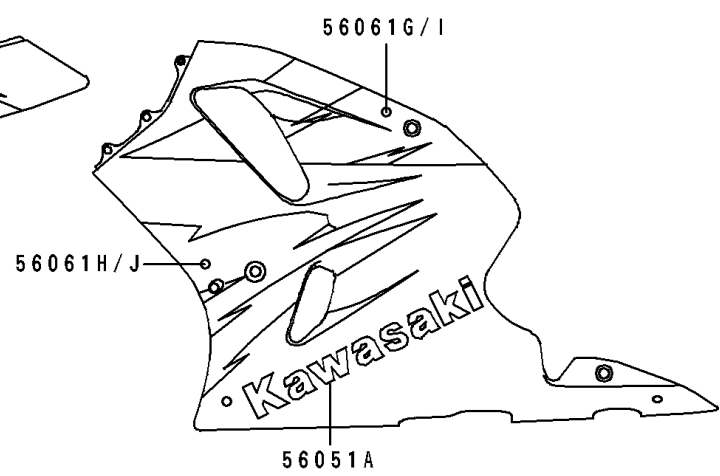

1995 Ninja® ZX™-7 PARTS DIAGRAM

Decals(Green/White)(ZX750-L3)

F2861D

1995 Ninja® ZX™ -7 PARTS LIST

Decals(Green/White)(ZX750-L3)

ITEM NAME	PART NUMBER	QUANTITY
MARK,FUEL TANK,LH,NINJA (Ref # 56051)	56051-1190	1
MARK,KAWASAKI (Ref # 56051A)	56051-1191	2
MARK,FUEL TANK,RH,NINJA (Ref # 56051B)	56051-1207	1
PATTERN,UPP COWLING,CNT (Ref # 56060)	56060-1485	1
PATTERN,FUEL TANK,LH (Ref # 56061)	56061-1116	1
PATTERN,FUEL TANK,RH (Ref # 56061A)	56061-1117	1
PATTERN,SIDE COVER,LH,FR (Ref # 56061B)	56061-1118	1
PATTERN,SIDE COVER,LH,RR (Ref # 56061C)	56061-1119	1
PATTERN,SIDE COVER,RH (Ref # 56061D)	56061-1120	1
PATTERN,UPP COWLING,LH (Ref # 56061E)	56061-1121	1
PATTERN,UPP COWLING,RH (Ref # 56061F)	56061-1122	1
PATTERN,LWR COWLING,LH,UPP (Ref # 56061G)	56061-1123	1
PATTERN,LWR COWLING,LH,LWR (Ref # 56061H)	56061-1124	1
PATTERN,LWR COWLING,RH,UPP (Ref # 56061I)	56061-1125	1
PATTERN,LWR COWLING,RH,LWR (Ref # 56061J)	56061-1126	1