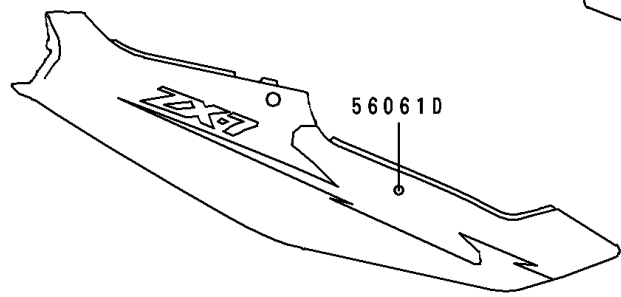

1995 Ninja® ZX™-7 PARTS DIAGRAM

Decals(Green/White)(ZX750-L3)

F2861D

1995 Ninja® ZX™ -7 PARTS LIST

Decals(Green/White)(ZX750-L3)

ITEM NAME	PART NUMBER	QUANTITY
MARK,FUEL TANK,LH,NINJA (Ref # 56051)	56051-1190	1
MARK,KAWASAKI (Ref # 56051A)	56051-1191	2
MARK,FUEL TANK,RH,NINJA (Ref # 56051B)	56051-1207	1
PATTERN,UPP COWLING,CNT (Ref # 56060)	56060-1485	1
PATTERN,FUEL TANK,LH (Ref # 56061)	56061-1116	1
PATTERN,FUEL TANK,RH (Ref # 56061A)	56061-1117	1
PATTERN,SIDE COVER,LH,FR (Ref # 56061B)	56061-1118	1
PATTERN,SIDE COVER,LH,RR (Ref # 56061C)	56061-1119	1
PATTERN,SIDE COVER,RH (Ref # 56061D)	56061-1120	1
PATTERN,UPP COWLING,LH (Ref # 56061E)	56061-1121	1
PATTERN,UPP COWLING,RH (Ref # 56061F)	56061-1122	1
PATTERN,LWR COWLING,LH,UPP (Ref # 56061G)	56061-1123	1
PATTERN,LWR COWLING,LH,LWR (Ref # 56061H)	56061-1124	1
PATTERN,LWR COWLING,RH,UPP (Ref # 56061I)	56061-1125	1
PATTERN,LWR COWLING,RH,LWR (Ref # 56061J)	56061-1126	1