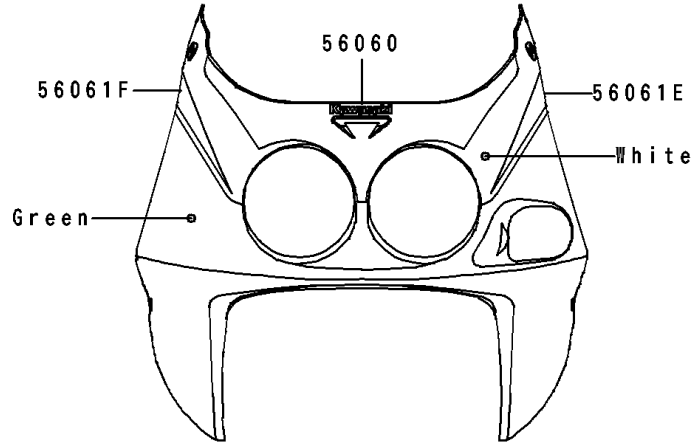

1995 Ninja® ZX™-7 PARTS DIAGRAM

Decals(Green/White)(ZX750-L3)

F2861D

1995 Ninja® ZX™ -7 PARTS LIST

Decals(Green/White)(ZX750-L3)

ITEM NAME	PART NUMBER	QUANTITY
MARK,FUEL TANK,LH,NINJA (Ref # 56051)	56051-1190	1
MARK,KAWASAKI (Ref # 56051A)	56051-1191	2
MARK,FUEL TANK,RH,NINJA (Ref # 56051B)	56051-1207	1
PATTERN,UPP COWLING,CNT (Ref # 56060)	56060-1485	1
PATTERN,FUEL TANK,LH (Ref # 56061)	56061-1116	1
PATTERN,FUEL TANK,RH (Ref # 56061A)	56061-1117	1
PATTERN,SIDE COVER,LH,FR (Ref # 56061B)	56061-1118	1
PATTERN,SIDE COVER,LH,RR (Ref # 56061C)	56061-1119	1
PATTERN,SIDE COVER,RH (Ref # 56061D)	56061-1120	1
PATTERN,UPP COWLING,LH (Ref # 56061E)	56061-1121	1
PATTERN,UPP COWLING,RH (Ref # 56061F)	56061-1122	1
PATTERN,LWR COWLING,LH,UPP (Ref # 56061G)	56061-1123	1
PATTERN,LWR COWLING,LH,LWR (Ref # 56061H)	56061-1124	1
PATTERN,LWR COWLING,RH,UPP (Ref # 56061I)	56061-1125	1
PATTERN,LWR COWLING,RH,LWR (Ref # 56061J)	56061-1126	1