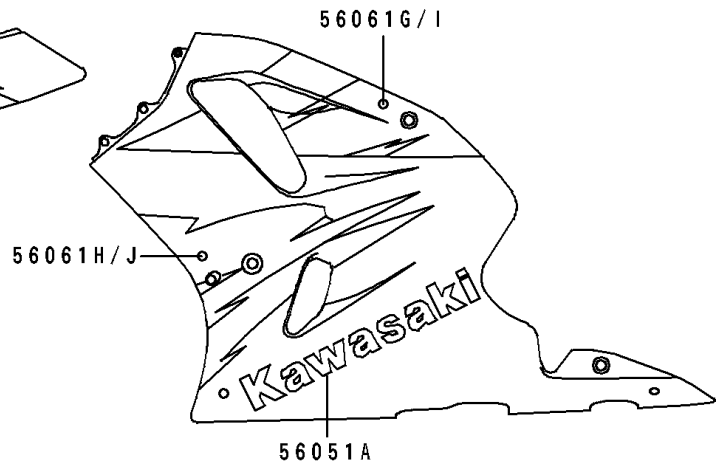

1995 Ninja® ZX™-7 PARTS DIAGRAM

Decals(Green/White)(ZX750-L3)

F2861D

1995 Ninja® ZX™ -7 PARTS LIST

Decals(Green/White)(ZX750-L3)

ITEM NAME	PART NUMBER	QUANTITY
MARK,FUEL TANK,LH,NINJA (Ref # 56051)	56051-1190	1
MARK,KAWASAKI (Ref # 56051A)	56051-1191	2
MARK,FUEL TANK,RH,NINJA (Ref # 56051B)	56051-1207	1
PATTERN,UPP COWLING,CNT (Ref # 56060)	56060-1485	1
PATTERN,FUEL TANK,LH (Ref # 56061)	56061-1116	1
PATTERN,FUEL TANK,RH (Ref # 56061A)	56061-1117	1
PATTERN,SIDE COVER,LH,FR (Ref # 56061B)	56061-1118	1
PATTERN,SIDE COVER,LH,RR (Ref # 56061C)	56061-1119	1
PATTERN,SIDE COVER,RH (Ref # 56061D)	56061-1120	1
PATTERN,UPP COWLING,LH (Ref # 56061E)	56061-1121	1
PATTERN,UPP COWLING,RH (Ref # 56061F)	56061-1122	1
PATTERN,LWR COWLING,LH,UPP (Ref # 56061G)	56061-1123	1
PATTERN,LWR COWLING,LH,LWR (Ref # 56061H)	56061-1124	1
PATTERN,LWR COWLING,RH,UPP (Ref # 56061I)	56061-1125	1
PATTERN,LWR COWLING,RH,LWR (Ref # 56061J)	56061-1126	1