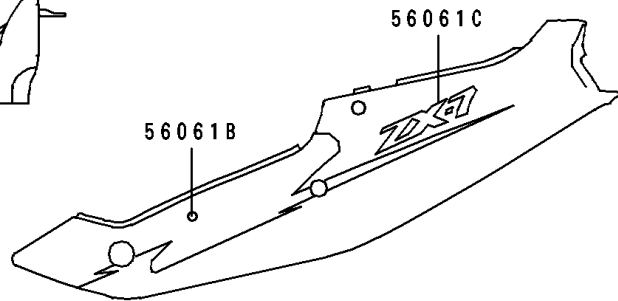

1995 Ninja® ZX™-7 PARTS DIAGRAM

Decals(Green/White)(ZX750-L3)

F2861D

1995 Ninja® ZX™ -7 PARTS LIST

Decals(Green/White)(ZX750-L3)

ITEM NAME	PART NUMBER	QUANTITY
MARK,FUEL TANK,LH,NINJA (Ref # 56051)	56051-1190	1
MARK,KAWASAKI (Ref # 56051A)	56051-1191	2
MARK,FUEL TANK,RH,NINJA (Ref # 56051B)	56051-1207	1
PATTERN,UPP COWLING,CNT (Ref # 56060)	56060-1485	1
PATTERN,FUEL TANK,LH (Ref # 56061)	56061-1116	1
PATTERN,FUEL TANK,RH (Ref # 56061A)	56061-1117	1
PATTERN,SIDE COVER,LH,FR (Ref # 56061B)	56061-1118	1
PATTERN,SIDE COVER,LH,RR (Ref # 56061C)	56061-1119	1
PATTERN,SIDE COVER,RH (Ref # 56061D)	56061-1120	1
PATTERN,UPP COWLING,LH (Ref # 56061E)	56061-1121	1
PATTERN,UPP COWLING,RH (Ref # 56061F)	56061-1122	1
PATTERN,LWR COWLING,LH,UPP (Ref # 56061G)	56061-1123	1
PATTERN,LWR COWLING,LH,LWR (Ref # 56061H)	56061-1124	1
PATTERN,LWR COWLING,RH,UPP (Ref # 56061I)	56061-1125	1
PATTERN,LWR COWLING,RH,LWR (Ref # 56061J)	56061-1126	1