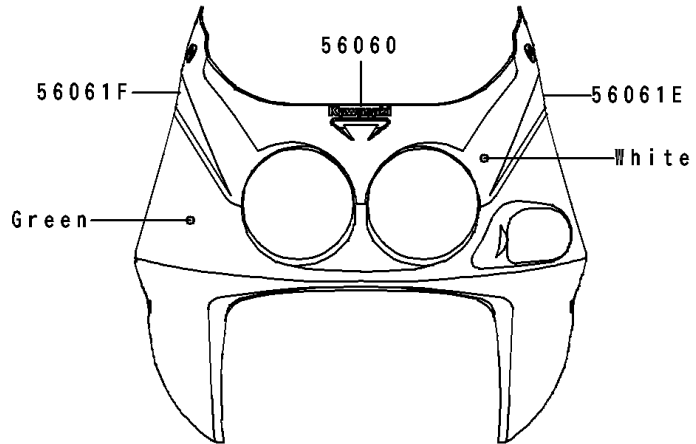

1995 Ninja® ZX™-7 PARTS DIAGRAM

Decals(Green/White)(ZX750-L3)

F2861D

1995 Ninja® ZX™ -7 PARTS LIST

Decals(Green/White)(ZX750-L3)

ITEM NAME	PART NUMBER	QUANTITY
MARK,FUEL TANK,LH,NINJA (Ref # 56051)	56051-1190	1
MARK,KAWASAKI (Ref # 56051A)	56051-1191	2
MARK,FUEL TANK,RH,NINJA (Ref # 56051B)	56051-1207	1
PATTERN,UPP COWLING,CNT (Ref # 56060)	56060-1485	1
PATTERN,FUEL TANK,LH (Ref # 56061)	56061-1116	1
PATTERN,FUEL TANK,RH (Ref # 56061A)	56061-1117	1
PATTERN,SIDE COVER,LH,FR (Ref # 56061B)	56061-1118	1
PATTERN,SIDE COVER,LH,RR (Ref # 56061C)	56061-1119	1
PATTERN,SIDE COVER,RH (Ref # 56061D)	56061-1120	1
PATTERN,UPP COWLING,LH (Ref # 56061E)	56061-1121	1
PATTERN,UPP COWLING,RH (Ref # 56061F)	56061-1122	1
PATTERN,LWR COWLING,LH,UPP (Ref # 56061G)	56061-1123	1
PATTERN,LWR COWLING,LH,LWR (Ref # 56061H)	56061-1124	1
PATTERN,LWR COWLING,RH,UPP (Ref # 56061I)	56061-1125	1
PATTERN,LWR COWLING,RH,LWR (Ref # 56061J)	56061-1126	1