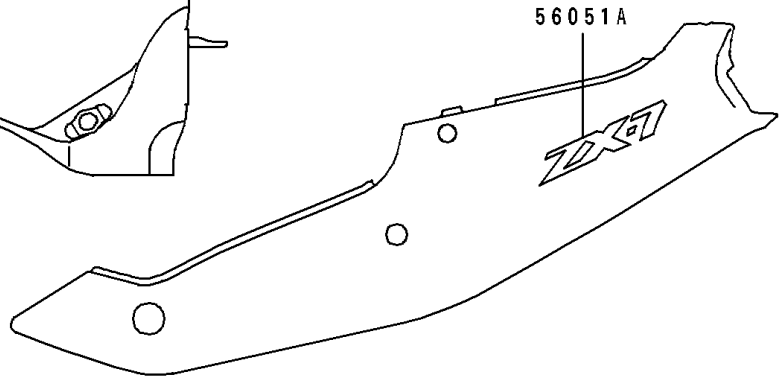

1995 Ninja® ZX™ -7 PARTS DIAGRAM

Decals(Black)(ZX750-L3)

F2861E

1995 Ninja® ZX™ -7 PARTS LIST

Decals(Black)(ZX750-L3)

ITEM NAME	PART NUMBER	QUANTITY
MARK,FUEL TANK,NINJA (Ref # 56051)	56051-1186	2
MARK,SIDE COVER,ZX-7 (Ref # 56051A)	56051-1187	2
MARK,KAWASAKI (Ref # 56051B)	56051-1188	1
MARK,KAWASAKI (Ref # 56051C)	56051-1189	2