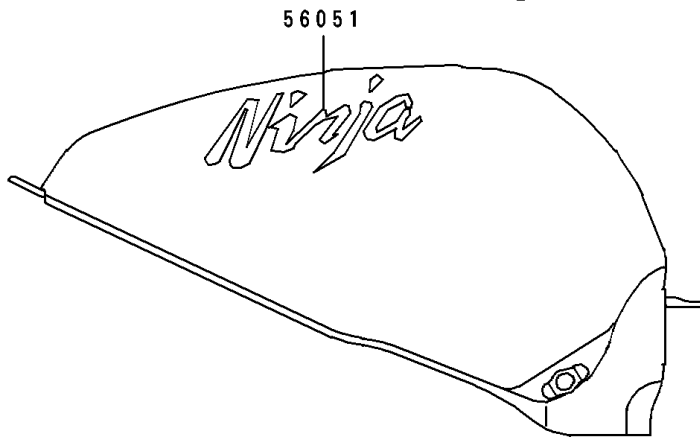

1995 Ninja® ZX™ -7 PARTS DIAGRAM

Decals(Black)(ZX750-L3)

F2861E

1995 Ninja® ZX™ -7 PARTS LIST

Decals(Black)(ZX750-L3)

ITEM NAME	PART NUMBER	QUANTITY
MARK,FUEL TANK,NINJA (Ref # 56051)	56051-1186	2
MARK,SIDE COVER,ZX-7 (Ref # 56051A)	56051-1187	2
MARK,KAWASAKI (Ref # 56051B)	56051-1188	1
MARK,KAWASAKI (Ref # 56051C)	56051-1189	2