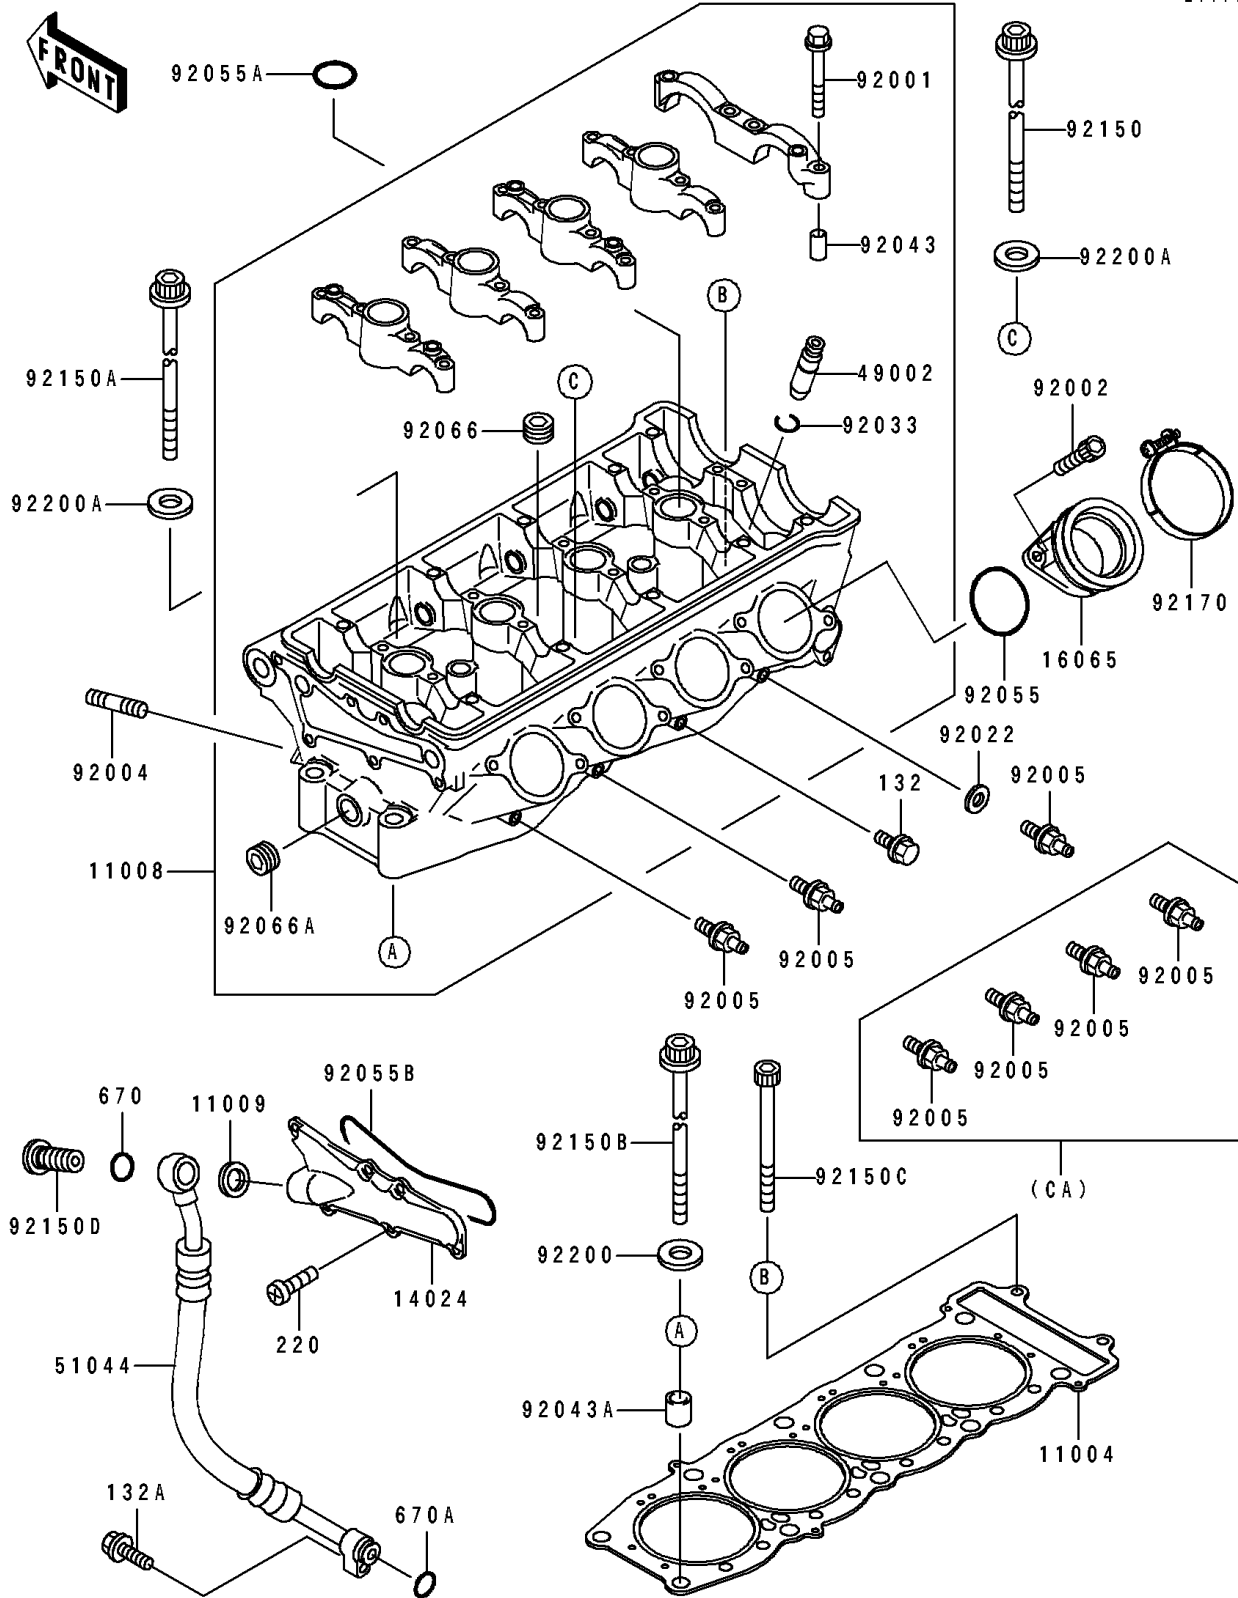

# 1994 Ninja® ZX™ -7R PARTS DIAGRAM

Cylinder Head

E1111

# 1994 Ninja® ZX™-7R PARTS LIST

## Cylinder Head

ITEM NAME	PART NUMBER	QUANTITY
GASKET-HEAD,T=0.65,STD (Ref # 11004)	11004-1223	1
HEAD-COMP-CYLINDER (Ref # 11008)	11008-1262	1
GASKET,14X19.5X1.4 (Ref # 11009)	11009-1461	1
COVER,HEAD,LH (Ref # 14024)	14024-1997	1
HOLDER-CARBURETOR (Ref # 16065)	16065-1277	4
GUIDE-VALVE (Ref # 49002)	49002-1116	AR
TUBE-ASSY,OIL (Ref # 51044)	51044-1135	1
BOLT,FLANGED,6X38 (Ref # 92001)	92001-1105	20
BOLT,6X16 (Ref # 92002)	92002-1143	8
STUD,8X30 (Ref # 92004)	92004-1121	8
FITTING (Ref # 92005)	92005-1221	4
FITTING (Ref # 92005)	92005-1221	3
WASHER,6.2X11X1 (Ref # 92022)	92022-304	4
RING-SNAP (Ref # 92033)	92033-1247	16
PIN,6.2X8X14 (Ref # 92043)	92043-1263	10
PIN,10.1X12X14 (Ref # 92043A)	92043-4009	2
RING-O,43.7X1.9 (Ref # 92055)	92055-1401	4
RING-O,25.5X2 (Ref # 92055A)	92055-1403	4
RING-O (Ref # 92055B)	92055-1490	1
PLUG (Ref # 92066)	92066-1253	4
PLUG (Ref # 92066A)	92066-1262	1
BOLT,10X173 (Ref # 92150)	92150-1460	4
BOLT,10X155 (Ref # 92150A)	92150-1461	4
BOLT,10X137 (Ref # 92150B)	92150-1462	2
BOLT,6X100 (Ref # 92150C)	92150-1463	2
BOLT,HEAD,14MM (Ref # 92150D)	92150-1543	1
CLAMP (Ref # 92170)	92170-1161	4
WASHER,10.5X19X2.3 (Ref # 92200)	92200-1042	2
WASHER,10.5X20X4.5 (Ref # 92200A)	92200-1086	8

## Cylinder Head

ITEM NAME	PART NUMBER	QUANTITY
BOLT-FLANGED-SMALL (Ref # 132)	132G0610	1
BOLT-FLANGED-SMALL (Ref # 132A)	132J0625	1
SCREW-PAN-CROS,6X14 (Ref # 220)	220B0614	6
O RING,15MM (Ref # 670)	670B2015	1
O RING (Ref # 670A)	670D2010	1