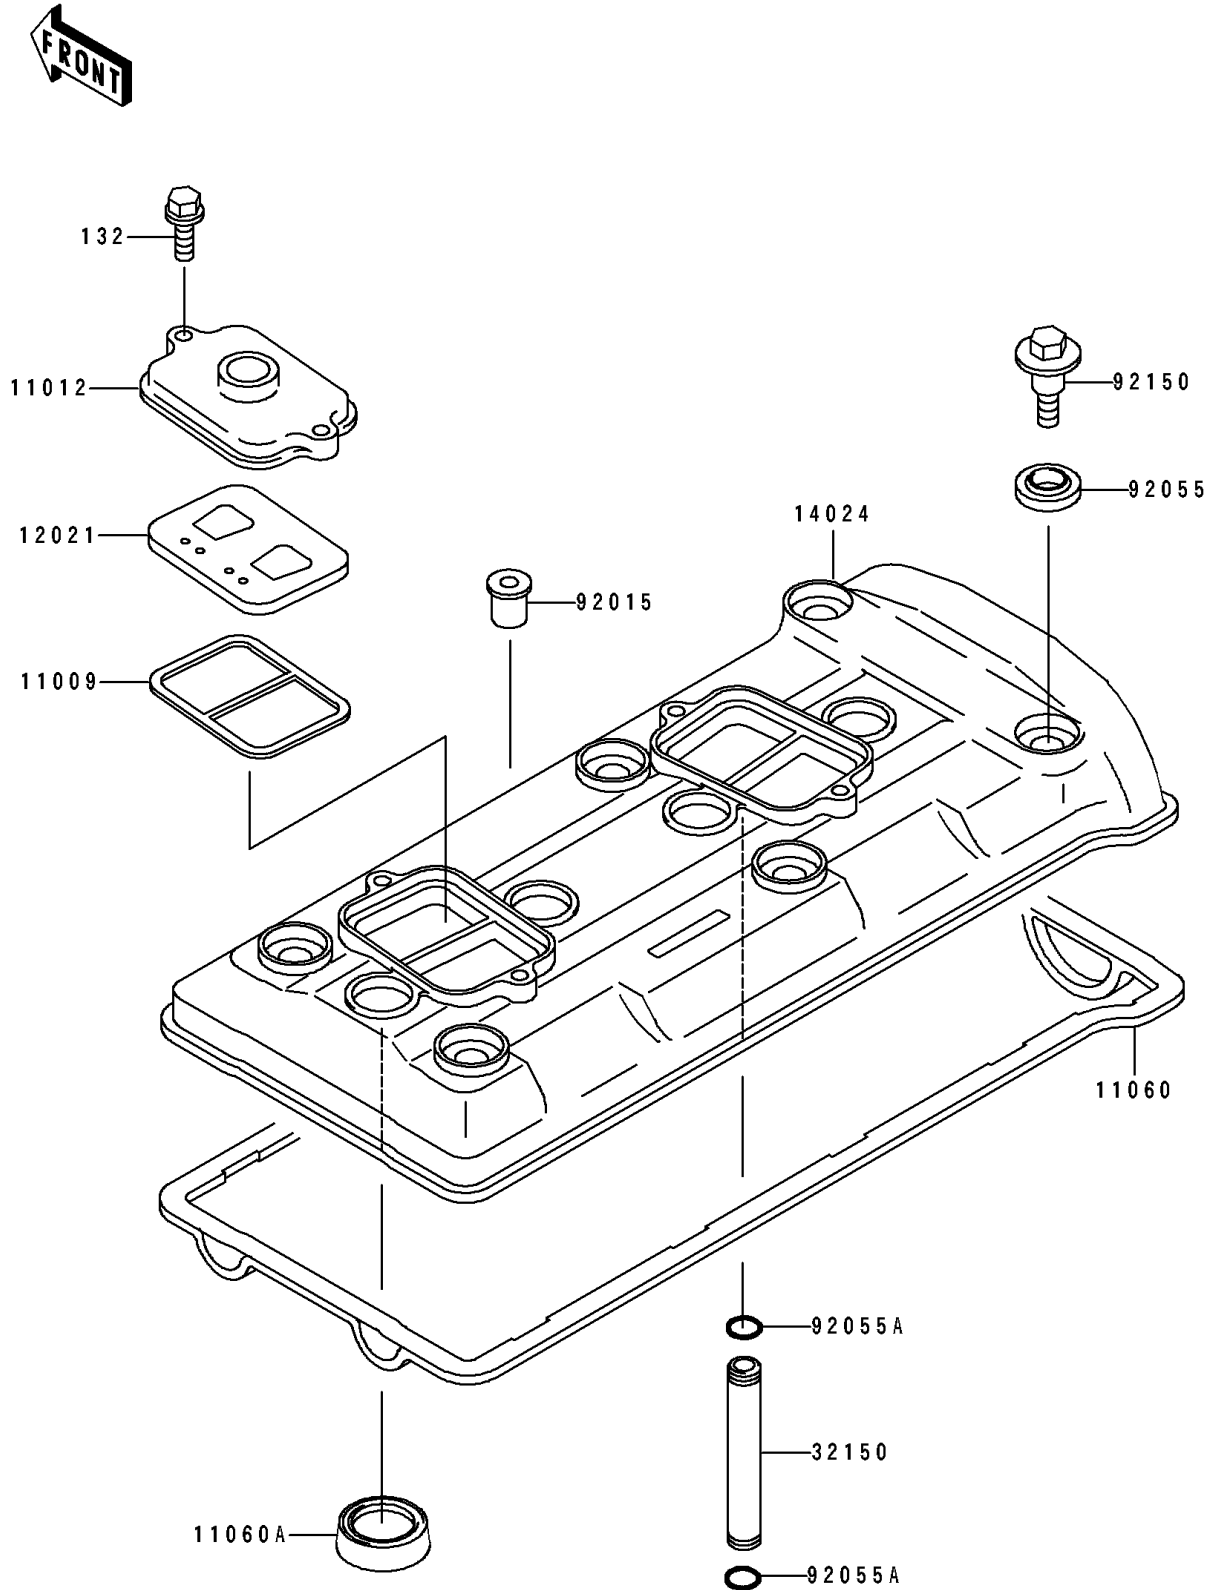

# 1993 Ninja® ZX™ -7R PARTS DIAGRAM

Cylinder Head Cover

E1112

## 1993 Ninja® ZX™-7R PARTS LIST

### Cylinder Head Cover

ITEM NAME	PART NUMBER	QUANTITY
GASKET, REED VALVE (Ref # 11009)	11009-1857	2
CAP, REED VALVE (Ref # 11012)	11012-1758	2
GASKET, HEAD COVER (Ref # 11060)	11060-1076	1
GASKET, PLUG (Ref # 11060A)	11060-1077	4
VALVE-ASSY-REED (Ref # 12021)	12021-1053	2
COVER, HEAD (Ref # 14024)	14024-1996	1
PIPE, AIR SWITCH (Ref # 32150)	32150-1793	4
NUT (Ref # 92015)	92015-1700	1
RING-O, HEAD COVER BOLT (Ref # 92055)	92055-1352	6
RING-O, 9X1.5 (Ref # 92055A)	92055-1509	8
BOLT, HEAD COVER (Ref # 92150)	92150-1447	6
BOLT-FLANGED-SMALL (Ref # 132)	132G0620	4