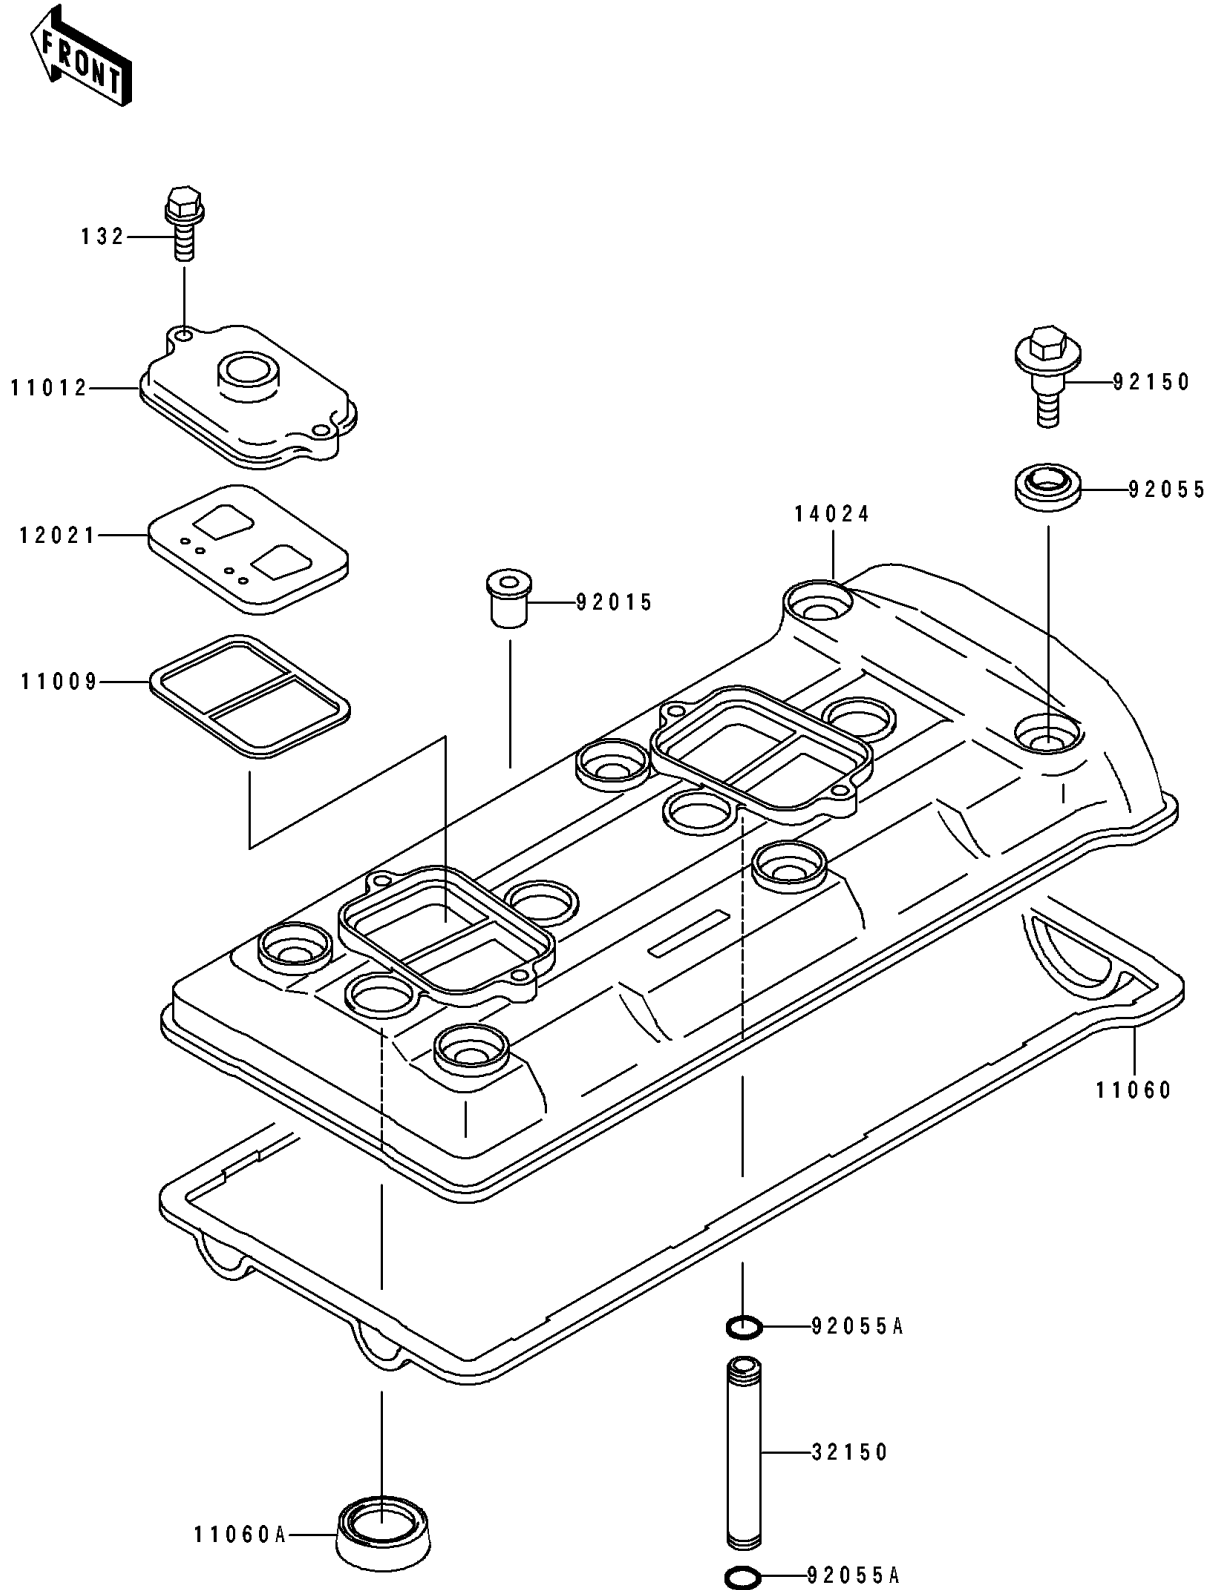

# 1994 Ninja® ZX™ -7R PARTS DIAGRAM

Cylinder Head Cover

E1112

## Cylinder Head Cover

ITEM NAME	PART NUMBER	QUANTITY
GASKET, REED VALVE (Ref # 11009)	11009-1857	2
CAP, REED VALVE (Ref # 11012)	11012-1758	2
GASKET, HEAD COVER (Ref # 11060)	11060-1076	1
GASKET, PLUG (Ref # 11060A)	11060-1077	4
VALVE-ASSY-REED (Ref # 12021)	12021-1053	2
COVER, HEAD (Ref # 14024)	14024-1996	1
PIPE, AIR SWITCH (Ref # 32150)	32150-1793	4
NUT (Ref # 92015)	92015-1700	1
RING-O, HEAD COVER BOLT (Ref # 92055)	92055-1352	6
RING-O, 9X1.5 (Ref # 92055A)	92055-1509	8
BOLT, HEAD COVER (Ref # 92150)	92150-1447	6
BOLT-FLANGED-SMALL (Ref # 132)	132G0620	4