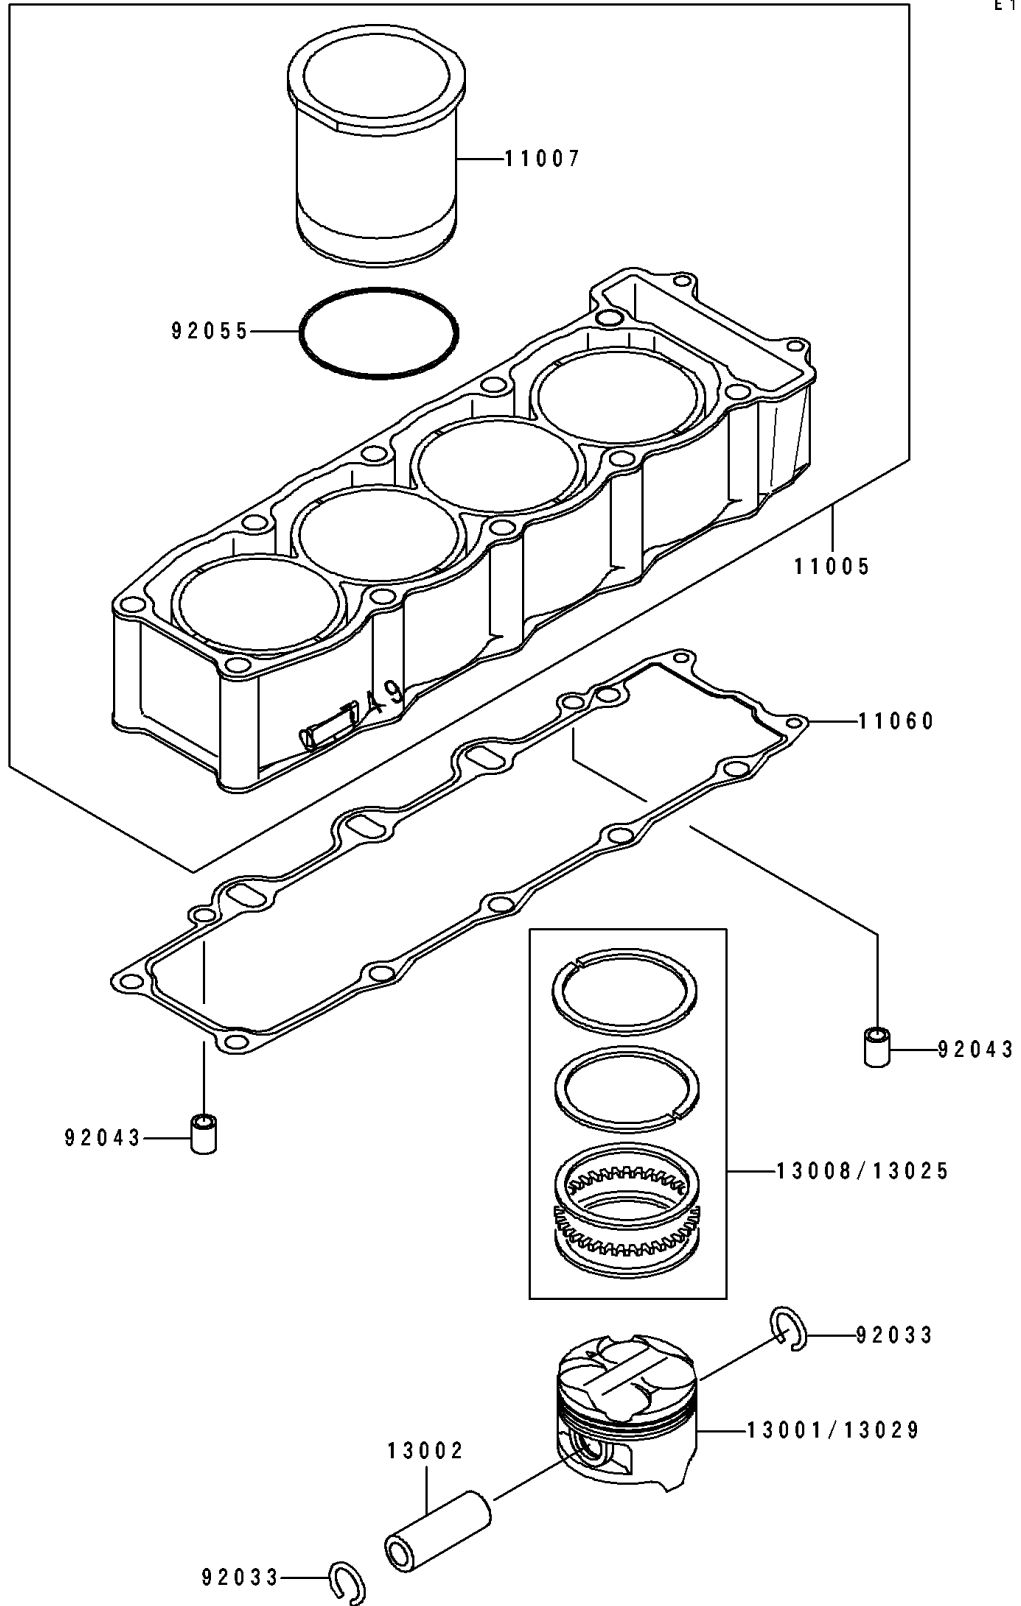

1993 Ninja® ZX™ -7R PARTS DIAGRAM

Cylinder/Piston(s)

E1120

1993 Ninja® ZX™-7R PARTS LIST

Cylinder/Piston(s)

ITEM NAME	PART NUMBER	QUANTITY
CYLINDER-ENGINE (Ref # 11005)	11005-1656	1
LINER-CYLINDER (Ref # 11007)	11007-1115	4
GASKET,CYLINDER BASE (Ref # 11060)	11060-1093	1
PISTON-ENGINE,STD (Ref # 13001)	13001-1347	4
PIN-PISTON (Ref # 13002)	13002-1086	4
RING-SET-PISTON,STD (Ref # 13008)	13008-1136	4
RING-SET-PISTON L,O/S 0.50 (Ref # 13025)	13025-1113	AR
PISTON-ENGINE L,O/S 0.50 (Ref # 13029)	13029-1208	AR
RING-SNAP,20.5X1.2 (Ref # 92033)	92033-1099	8
PIN,DOWEL,10X14 (Ref # 92043)	92043-1037	2
RING-O,76MM (Ref # 92055)	92055-1213	4