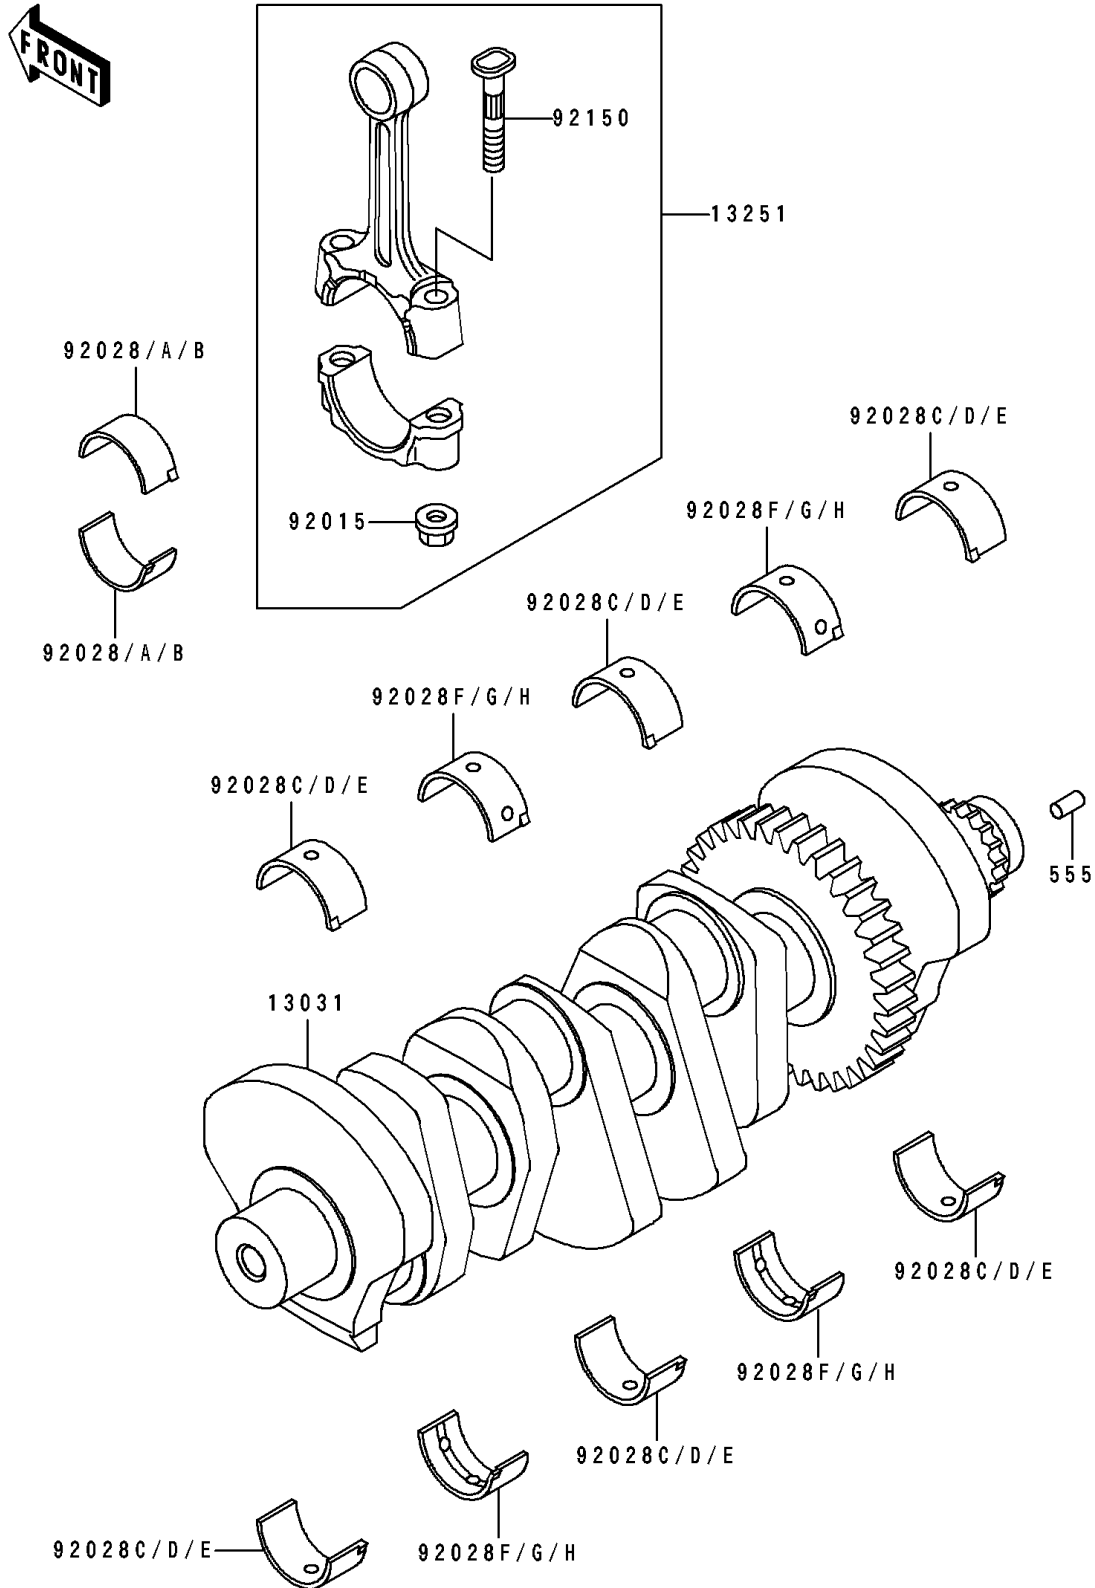

1993 Ninja® ZX™ -7R PARTS DIAGRAM

Crankshaft

E1321

1993 Ninja® ZX™ -7R PARTS LIST

Crankshaft

ITEM NAME	PART NUMBER	QUANTITY
CRANKSHAFT-COMP (Ref # 13031)	13031-1354	1
ROD-ASSY-CONNECTING,G (Ref # 13251)	13251-1097-GG	4
NUT,FLANGED,8MM (Ref # 92015)	92015-1311	8
BUSHING,CONNECTING ROD,BLUE (Ref # 92028)	92028-1623	8
BUSHING,CONNECTING ROD,BLACK (Ref # 92028A)	92028-1624	AR
BUSHING,CONNECTING ROD,BROWN (Ref # 92028B)	92028-1625	AR
BUSHING,CRANKSHAFT,#1&3&5,BLUE (Ref # 92028C)	92028-1626	6
BUSHING,CRANKSHAFT,1&3&5,BLACK (Ref # 92028D)	92028-1627	AR
BUSHING,CRANKSHAFT,1&3&5,BROWN (Ref # 92028E)	92028-1628	AR
BUSHING,CRANKSHAFT,#2,BLUE (Ref # 92028F)	92028-1629	4
BUSHING,CRANKSAHFT,#2,BLACK (Ref # 92028G)	92028-1630	AR
BUSHING,CRANKSAHFT,#2,BROWN (Ref # 92028H)	92028-1631	AR
BOLT,CONNECTING ROD,8MM (Ref # 92150)	92150-1216	8
PIN-SPRING,4X8 (Ref # 555)	555A0408	1