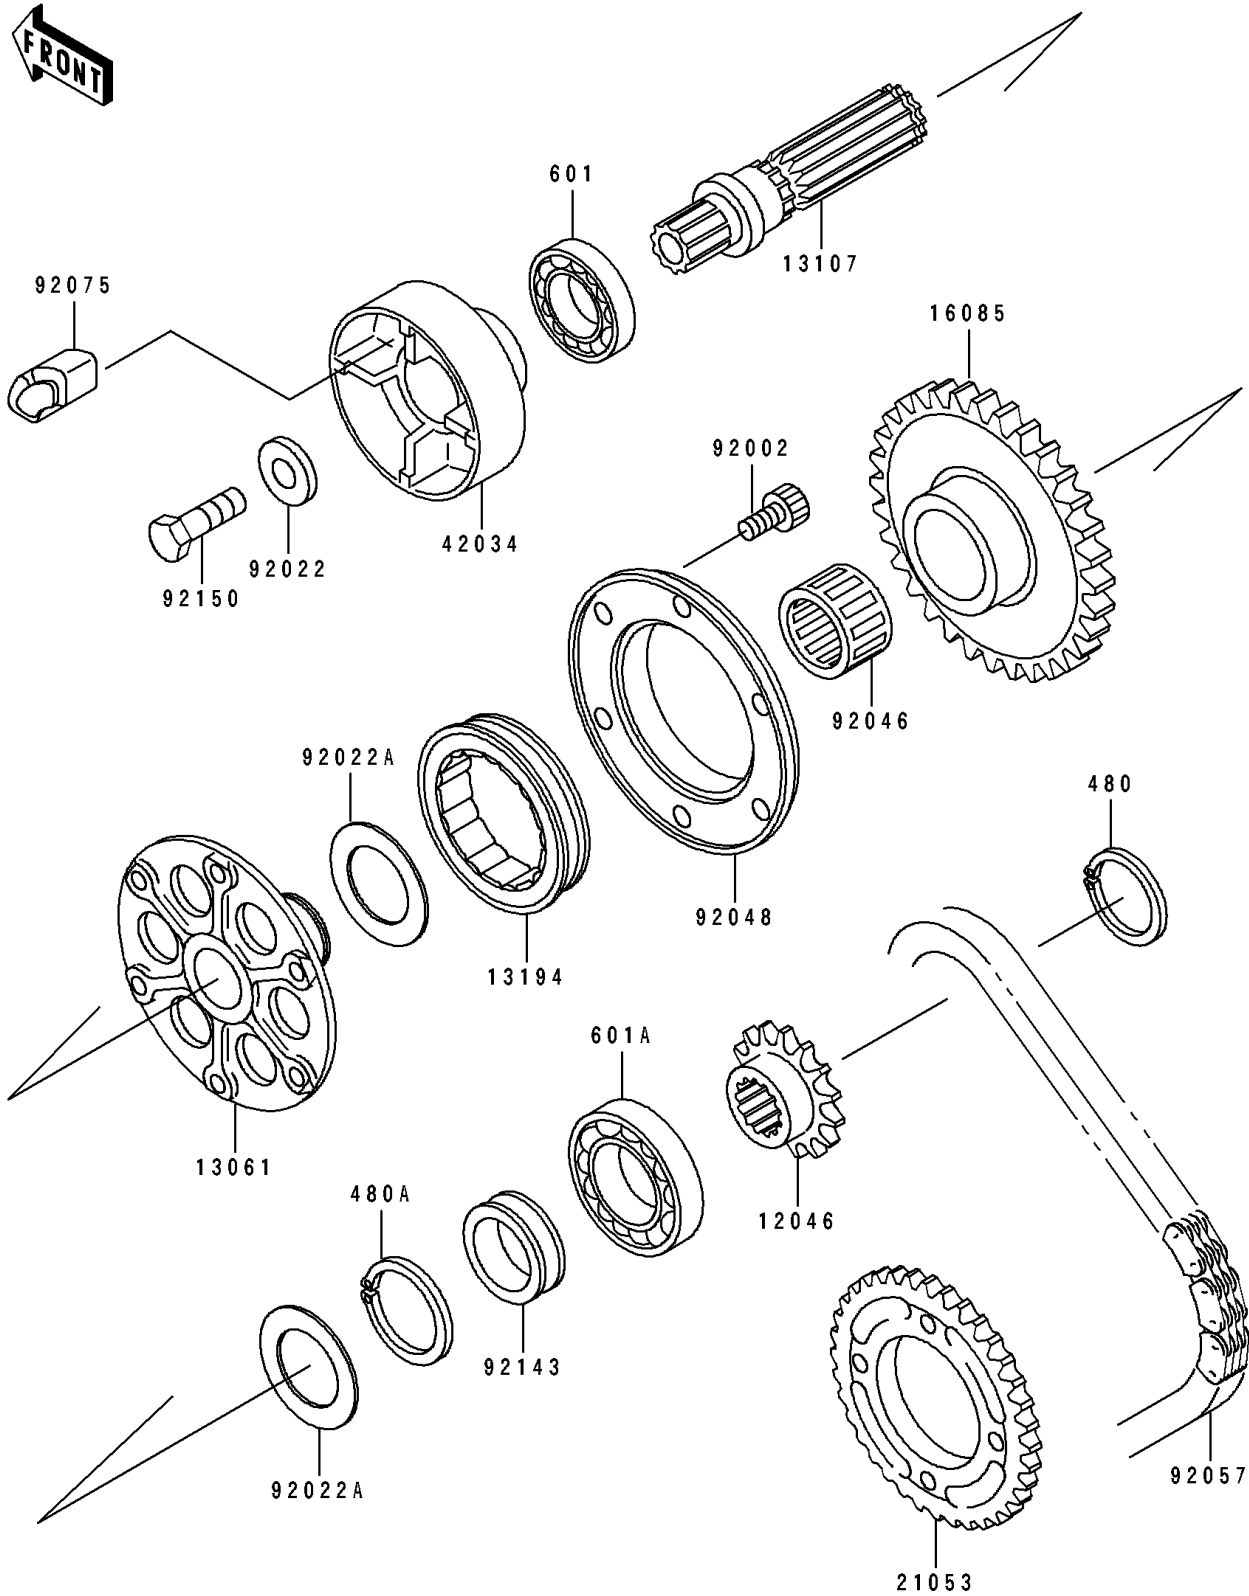

1993 Ninja® ZX™ -7R PARTS DIAGRAM

Generator Shaft

E1324

1993 Ninja® ZX™-7R PARTS LIST

Generator Shaft

ITEM NAME	PART NUMBER	QUANTITY
SPROCKET,DRIVEN,GENERATOR (Ref # 12046)	12046-1127	1
BOSS,ONEWAY CLUTCH (Ref # 13061)	13061-1197	1
SHAFT,ONEWAY CLUTCH (Ref # 13107)	13107-1277	1
CLUTCH-ONEWAY (Ref # 13194)	13194-1095	1
GEAR,ONEWAY CLUTCH (Ref # 16085)	16085-1173	1
SPROCKET-ASSY,35T (Ref # 21053)	21053-1061	1
COUPLING (Ref # 42034)	42034-1055	1
BOLT,SOCKET,6X12 (Ref # 92002)	92002-1796	6
WASHER,8X22X3 (Ref # 92022)	92022-1518	1
WASHER,25.3X32X0.5 (Ref # 92022A)	92022-225	2
BEARING-NEEDLE,K253020S (Ref # 92046)	92046-1022	1
RACE,ONEWAY CLUTCH (Ref # 92048)	92048-1068	1
CHAIN,GENERATOR,81RH2515M (Ref # 92057)	92057-1322	1
DAMPER,COUPLING (Ref # 92075)	92075-1790	4
COLLAR (Ref # 92143)	92143-1466	1
BOLT (Ref # 92150)	92150-1488	1
CIRCLIP-TYPE-C,20MM (Ref # 480)	480J2000	1
CIRCLIP-TYPE-C,25MM (Ref # 480A)	480J2500	1
BEARING-BALL,#6203 (Ref # 601)	601A6203	1
BEARING-BALL,#6204C3 (Ref # 601A)	601B6204	1