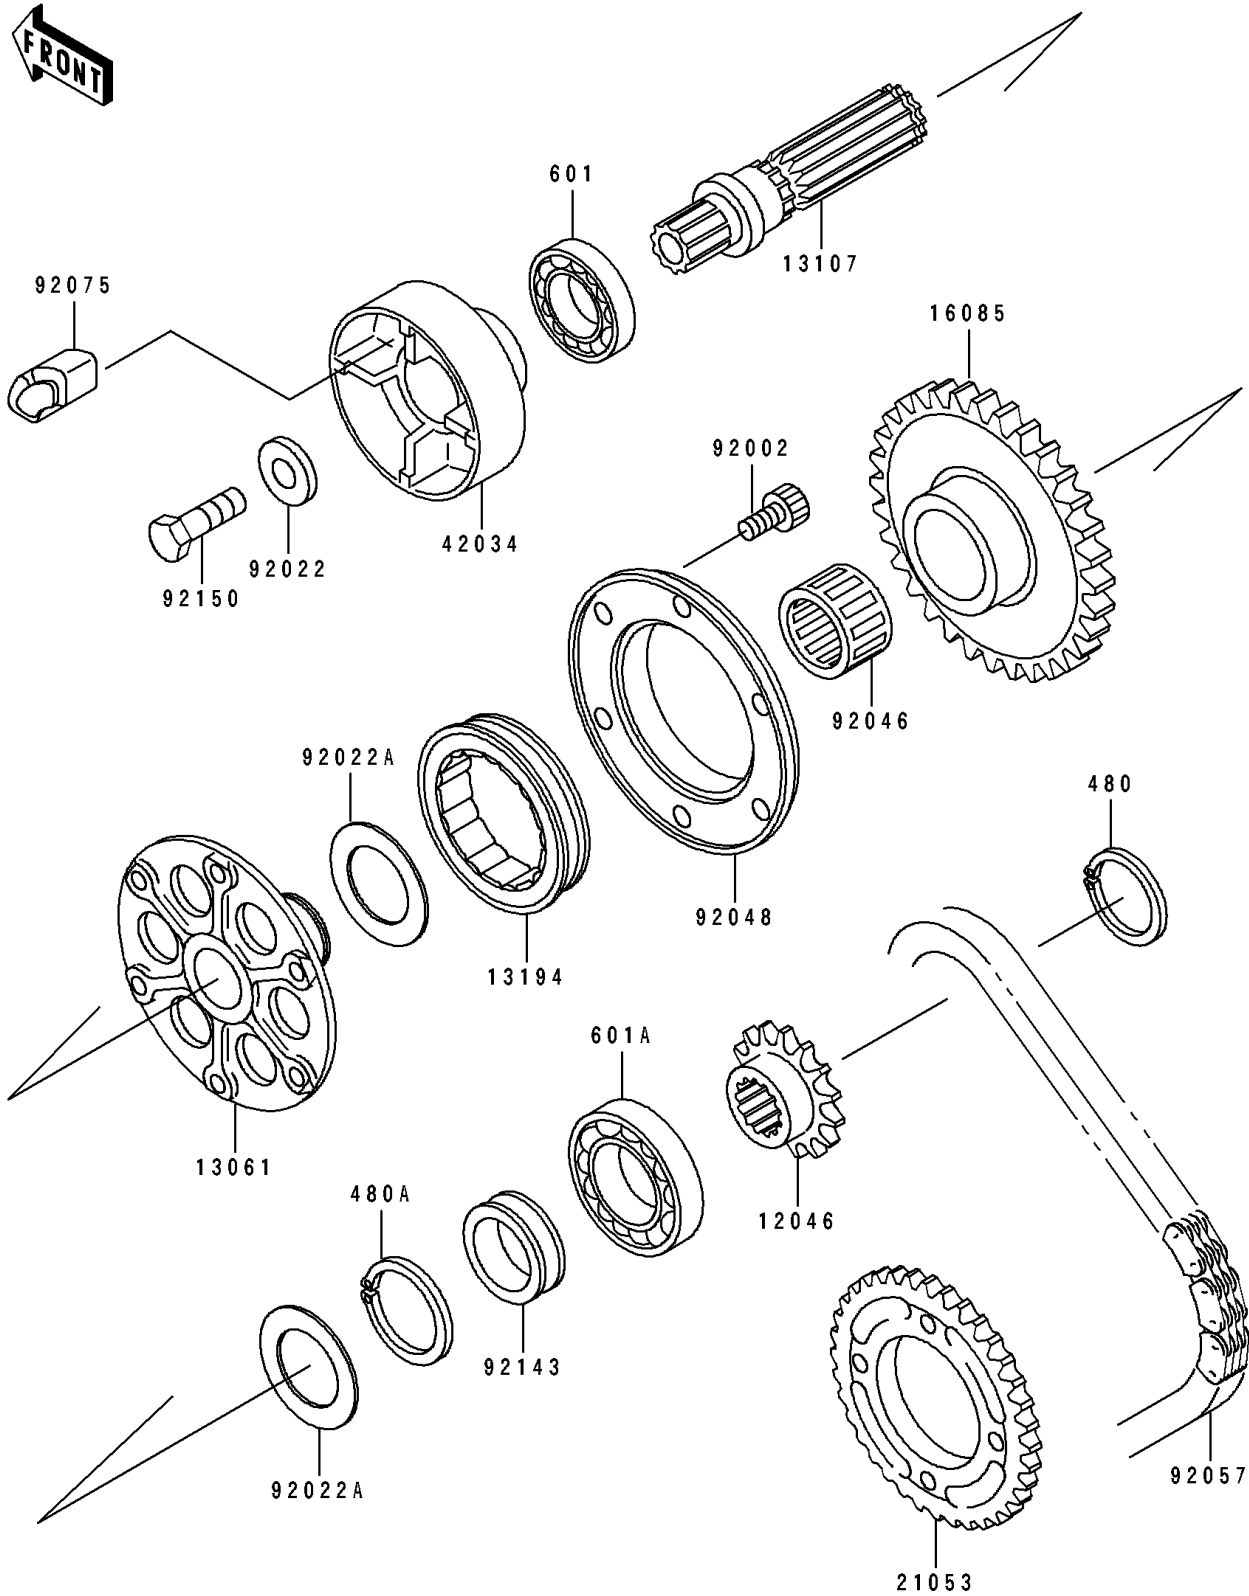

# 1993 Ninja® ZX™ -7R PARTS DIAGRAM

Generator Shaft

E1324

# 1993 Ninja® ZX™-7R PARTS LIST

## Generator Shaft

ITEM NAME	PART NUMBER	QUANTITY
SPROCKET,DRIVEN,GENERATOR (Ref # 12046)	12046-1127	1
BOSS,ONEWAY CLUTCH (Ref # 13061)	13061-1197	1
SHAFT,ONEWAY CLUTCH (Ref # 13107)	13107-1277	1
CLUTCH-ONEWAY (Ref # 13194)	13194-1095	1
GEAR,ONEWAY CLUTCH (Ref # 16085)	16085-1173	1
SPROCKET-ASSY,35T (Ref # 21053)	21053-1061	1
COUPLING (Ref # 42034)	42034-1055	1
BOLT,SOCKET,6X12 (Ref # 92002)	92002-1796	6
WASHER,8X22X3 (Ref # 92022)	92022-1518	1
WASHER,25.3X32X0.5 (Ref # 92022A)	92022-225	2
BEARING-NEEDLE,K253020S (Ref # 92046)	92046-1022	1
RACE,ONEWAY CLUTCH (Ref # 92048)	92048-1068	1
CHAIN,GENERATOR,81RH2515M (Ref # 92057)	92057-1322	1
DAMPER,COUPLING (Ref # 92075)	92075-1790	4
COLLAR (Ref # 92143)	92143-1466	1
BOLT (Ref # 92150)	92150-1488	1
CIRCLIP-TYPE-C,20MM (Ref # 480)	480J2000	1
CIRCLIP-TYPE-C,25MM (Ref # 480A)	480J2500	1
BEARING-BALL,#6203 (Ref # 601)	601A6203	1
BEARING-BALL,#6204C3 (Ref # 601A)	601B6204	1