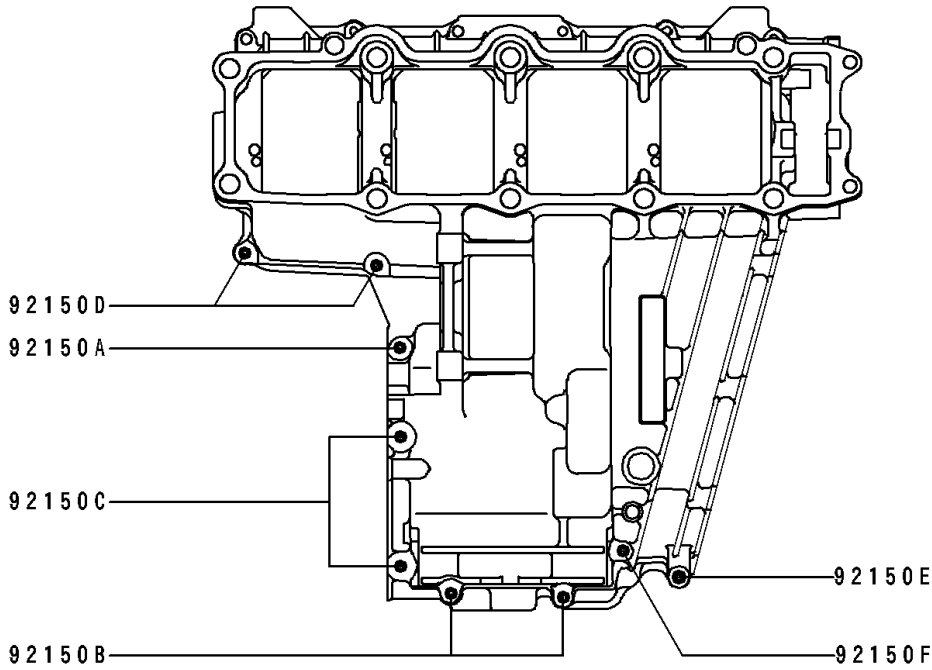

1993 Ninja® ZX™ -7R PARTS DIAGRAM

Crankcase Bolt Pattern

E1412

Upper Case

Lower Case

1993 Ninja® ZX™-7R PARTS LIST

Crankcase Bolt Pattern

ITEM NAME	PART NUMBER	QUANTITY
BOLT,8X90 (Ref # 92150)	92150-1163	10
BOLT,6X38 (Ref # 92150A)	92150-1301	7
BOLT,6X105 (Ref # 92150B)	92150-1464	2
BOLT,8X70 (Ref # 92150C)	92150-1483	2
BOLT,6X35 (Ref # 92150D)	92150-1547	4
BOLT,6X60 (Ref # 92150E)	92150-1548	1
BOLT,6X70 (Ref # 92150F)	92150-1549	1
BOLT,8X115 (Ref # 92150G)	92150-1550	1