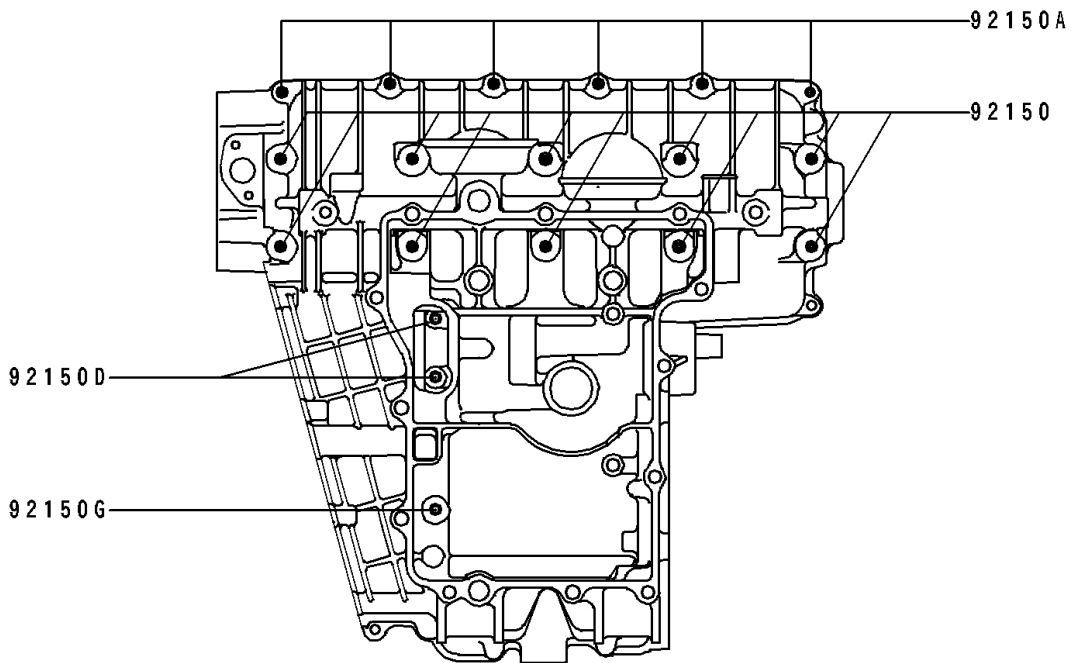

1993 Ninja® ZX™ -7R PARTS DIAGRAM

Crankcase Bolt Pattern

E1412

Upper Case

Lower Case

1993 Ninja® ZX™-7R PARTS LIST

Crankcase Bolt Pattern

ITEM NAME	PART NUMBER	QUANTITY
BOLT,8X90 (Ref # 92150)	92150-1163	10
BOLT,6X38 (Ref # 92150A)	92150-1301	7
BOLT,6X105 (Ref # 92150B)	92150-1464	2
BOLT,8X70 (Ref # 92150C)	92150-1483	2
BOLT,6X35 (Ref # 92150D)	92150-1547	4
BOLT,6X60 (Ref # 92150E)	92150-1548	1
BOLT,6X70 (Ref # 92150F)	92150-1549	1
BOLT,8X115 (Ref # 92150G)	92150-1550	1