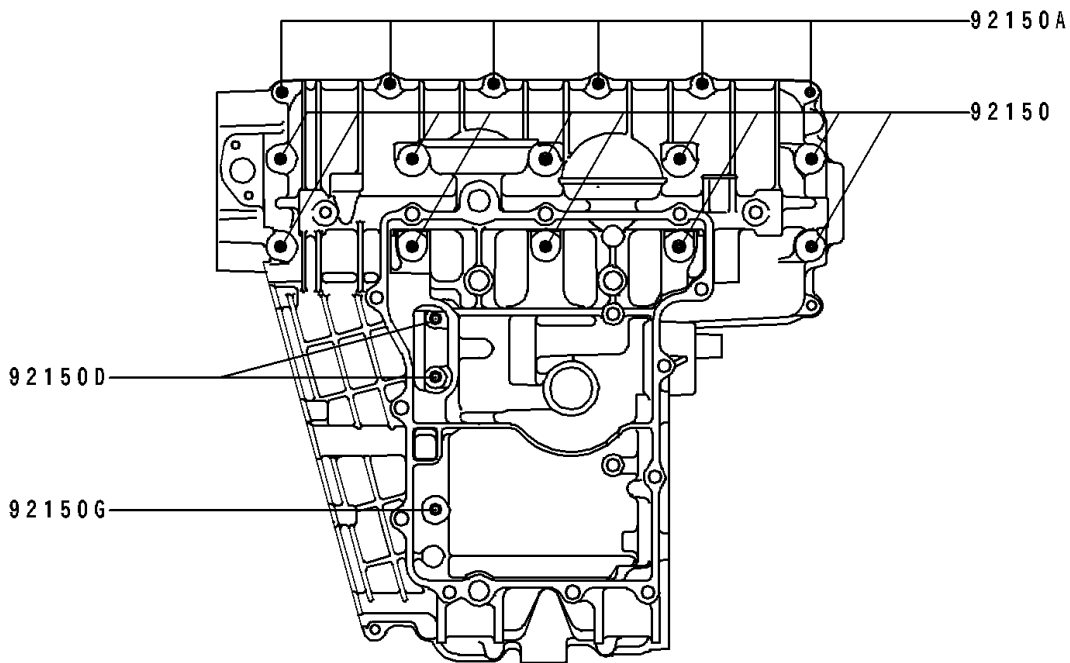

1993 Ninja® ZX™ -7R PARTS DIAGRAM

Crankcase Bolt Pattern

E1412

Upper Case

Lower Case

1993 Ninja® ZX™-7R PARTS LIST

Crankcase Bolt Pattern

ITEM NAME	PART NUMBER	QUANTITY
BOLT,8X90 (Ref # 92150)	92150-1163	10
BOLT,6X38 (Ref # 92150A)	92150-1301	7
BOLT,6X105 (Ref # 92150B)	92150-1464	2
BOLT,8X70 (Ref # 92150C)	92150-1483	2
BOLT,6X35 (Ref # 92150D)	92150-1547	4
BOLT,6X60 (Ref # 92150E)	92150-1548	1
BOLT,6X70 (Ref # 92150F)	92150-1549	1
BOLT,8X115 (Ref # 92150G)	92150-1550	1