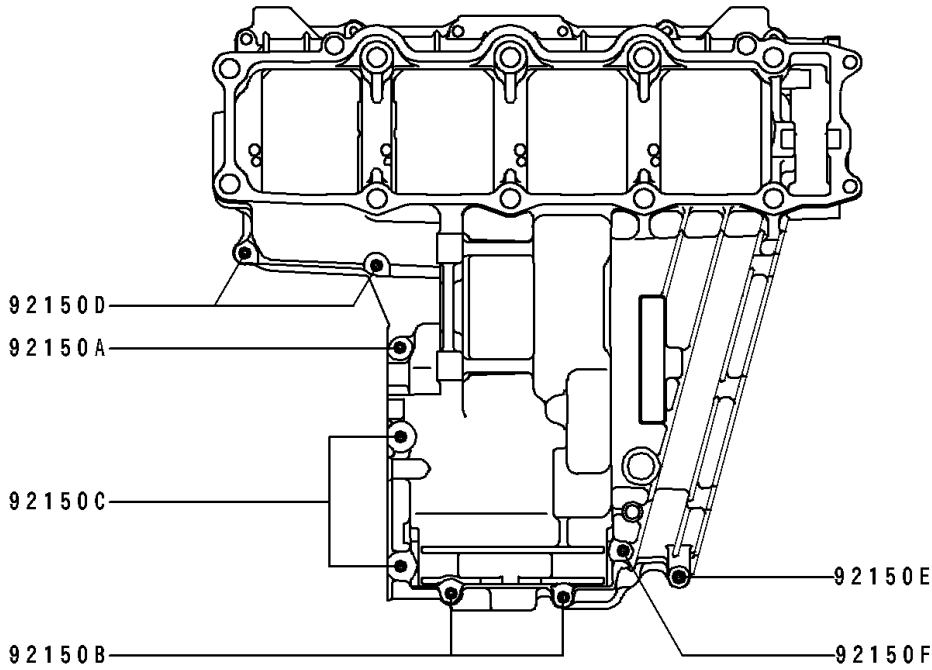

1994 Ninja® ZX™ -7R PARTS DIAGRAM

Crankcase Bolt Pattern

E1412

Upper Case

Lower Case

1994 Ninja® ZX™-7R PARTS LIST

Crankcase Bolt Pattern

ITEM NAME	PART NUMBER	QUANTITY
BOLT,8X90 (Ref # 92150)	92150-1163	10
BOLT,6X38 (Ref # 92150A)	92150-1301	7
BOLT,6X105 (Ref # 92150B)	92150-1464	2
BOLT,8X70 (Ref # 92150C)	92150-1483	2
BOLT,6X35 (Ref # 92150D)	92150-1547	4
BOLT,6X60 (Ref # 92150E)	92150-1548	1
BOLT,6X70 (Ref # 92150F)	92150-1549	1
BOLT,8X115 (Ref # 92150G)	92150-1550	1