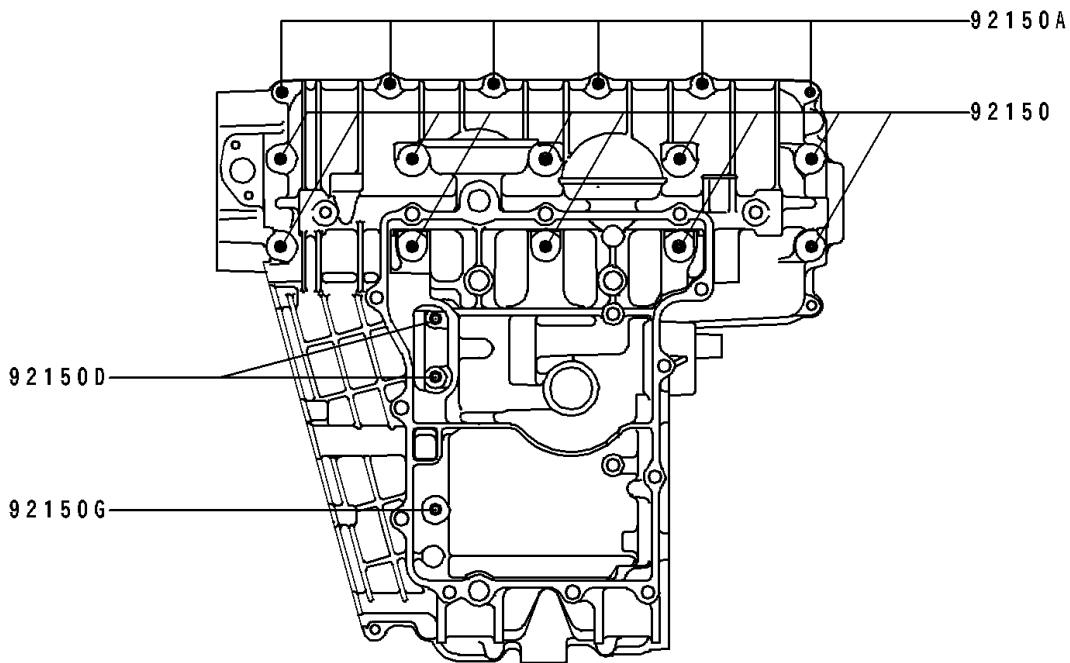

1994 Ninja® ZX™ -7R PARTS DIAGRAM

Crankcase Bolt Pattern

E1412

Upper Case

Lower Case

1994 Ninja® ZX™-7R PARTS LIST

Crankcase Bolt Pattern

ITEM NAME	PART NUMBER	QUANTITY
BOLT,8X90 (Ref # 92150)	92150-1163	10
BOLT,6X38 (Ref # 92150A)	92150-1301	7
BOLT,6X105 (Ref # 92150B)	92150-1464	2
BOLT,8X70 (Ref # 92150C)	92150-1483	2
BOLT,6X35 (Ref # 92150D)	92150-1547	4
BOLT,6X60 (Ref # 92150E)	92150-1548	1
BOLT,6X70 (Ref # 92150F)	92150-1549	1
BOLT,8X115 (Ref # 92150G)	92150-1550	1