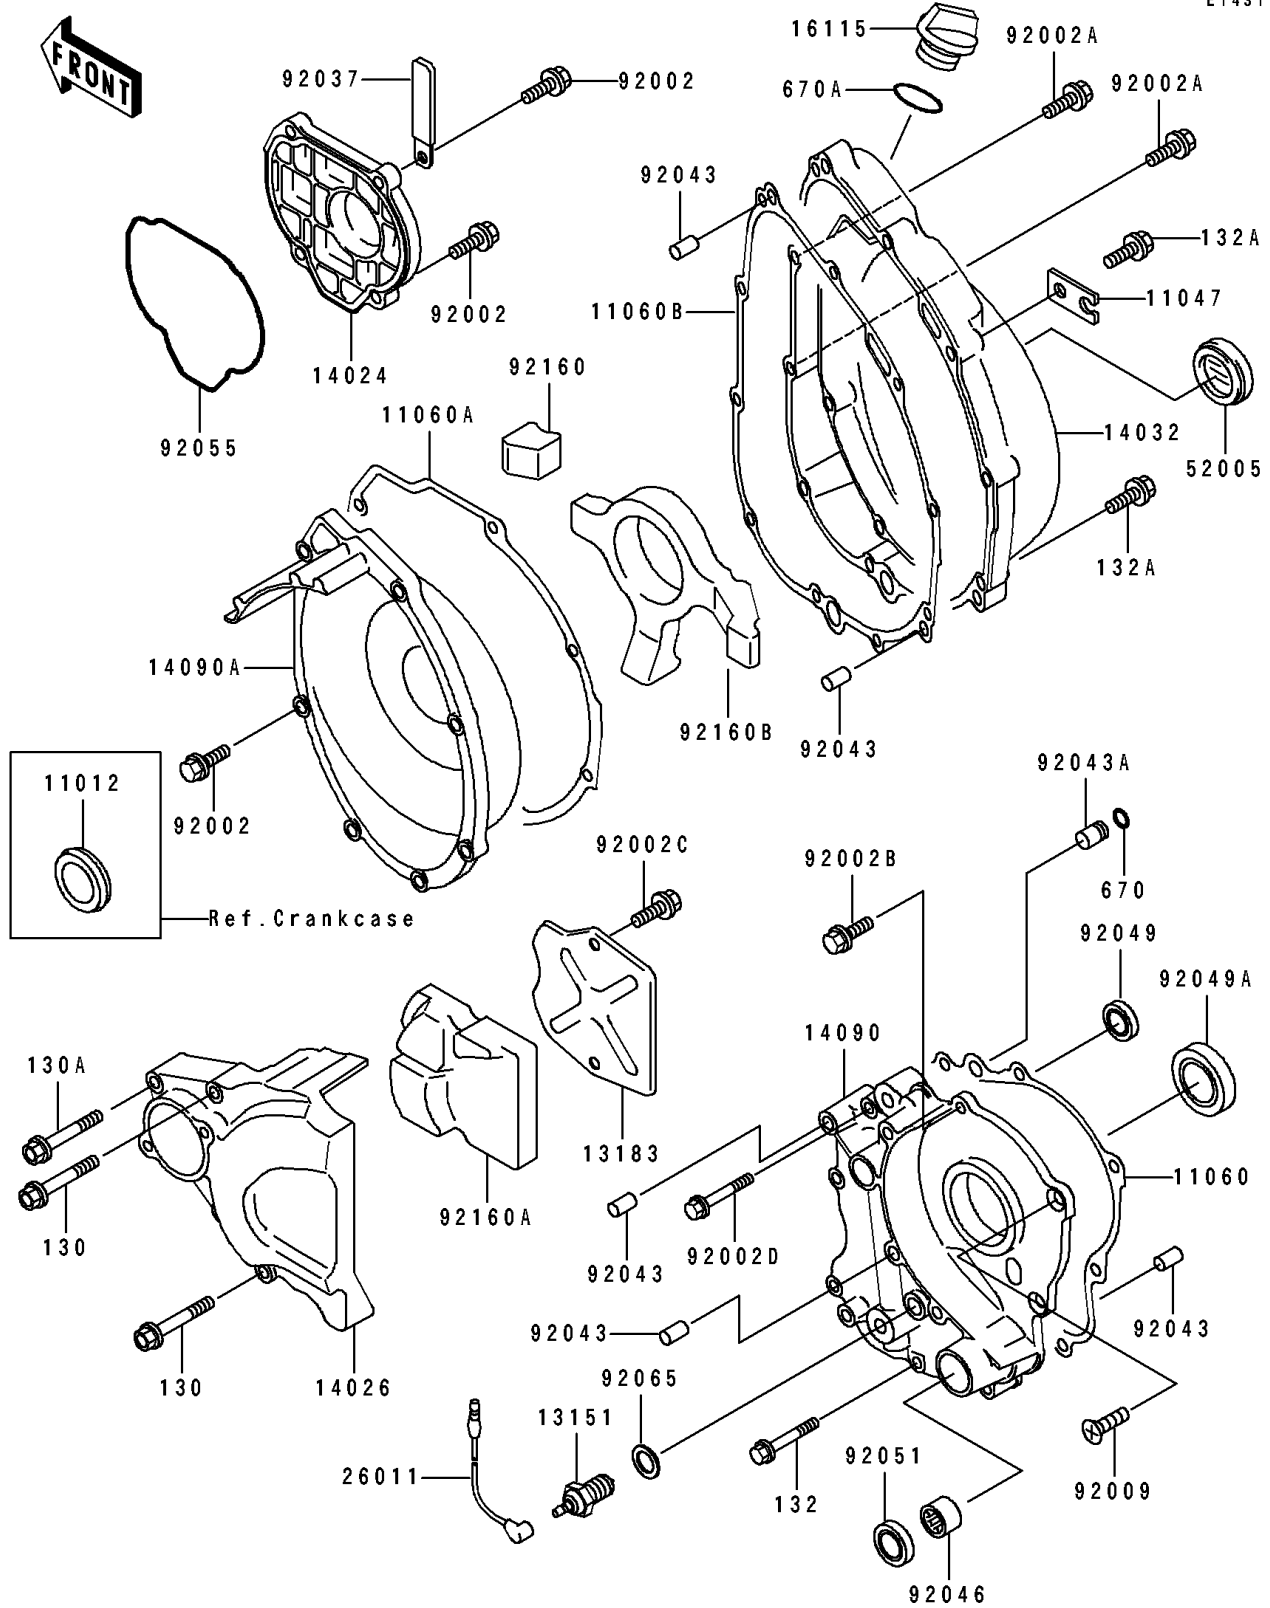

# 1993 Ninja® ZX™ -7R PARTS DIAGRAM

Engine Cover(s)

E1431

# 1993 Ninja® ZX™-7R PARTS LIST

## Engine Cover(s)

ITEM NAME	PART NUMBER	QUANTITY
CAP,LH (Ref # 11012)	11012-1770	1
BRACKET,THROTTLE ADJUST SCREW (Ref # 11047)	11047-1518	1
GASKET,TRANSMISSION COVER (Ref # 11060)	11060-1353	1
GASKET,BREATHER COVER (Ref # 11060A)	11060-1356	1
GASKET,CLUTCH COVER (Ref # 11060B)	11060-1623	1
SWITCH-COMP,NEUTRAL (Ref # 13151)	13151-1007	1
PLATE,CHAIN COVER (Ref # 13183)	13183-1717	1
COVER,PULSING (Ref # 14024)	14024-1998	1
COVER-CHAIN (Ref # 14026)	14026-1166	1
COVER-CLUTCH (Ref # 14032)	14032-1346	1
COVER,TRANSMISSION (Ref # 14090)	14090-1051	1
COVER,BREATHER (Ref # 14090A)	14090-1052	1
CAP-OIL FILLER (Ref # 16115)	16115-1053	1
WIRE-LEAD (Ref # 26011)	26011-1510	1
GAUGE,OIL LEVEL (Ref # 52005)	52005-1057	1
BOLT,6X20 (Ref # 92002)	92002-1343	11
BOLT,6X25 (Ref # 92002A)	92002-1344	2
BOLT,6X16 (Ref # 92002B)	92002-1439	1
BOLT,6X10 (Ref # 92002C)	92002-1449	2
BOLT,6X30 (Ref # 92002D)	92002-1622	3
SCREW,6X16 (Ref # 92009)	92009-1360	2
CLAMP,WIRING HARNESS (Ref # 92037)	92037-1877	1
PIN,6.2X8X14 (Ref # 92043)	92043-1263	5
PIN (Ref # 92043A)	92043-1456	1
BEARING-NEEDLE,HK1312 (Ref # 92046)	92046-1148	1
SEAL-OIL,SD-8187 (Ref # 92049)	92049-1017	1
SEAL-OIL,TC32488 (Ref # 92049A)	92049-1361	1
SEAL-OIL,TB13225.5 (Ref # 92051)	92051-005	1
RING-O,PULSING COVER (Ref # 92055)	92055-1494	1

### Engine Cover(s)

ITEM NAME	PART NUMBER	QUANTITY
GASKET,10.5X16X1,DRAIN PLUG (Ref # 92065)	92065-058	1
DAMPER,SOUND ARRESTER (Ref # 92160)	92160-1282	1
DAMPER,SOUND ARRESTER (Ref # 92160A)	92160-1289	1
DAMPER,SOUND ARRESTER (Ref # 92160B)	92160-1465	1
BOLT-FLANGED,6X35 (Ref # 130)	130J0635	2
BOLT-FLANGED,6X45,BLACK (Ref # 130A)	130J0645	2
BOLT-FLANGED-SMALL (Ref # 132)	132E0630	2
BOLT-FLANGED-SMALL (Ref # 132A)	132J0630	8
O RING,5MM (Ref # 670)	670B1505	1
O RING,20MM (Ref # 670A)	670B2020	1