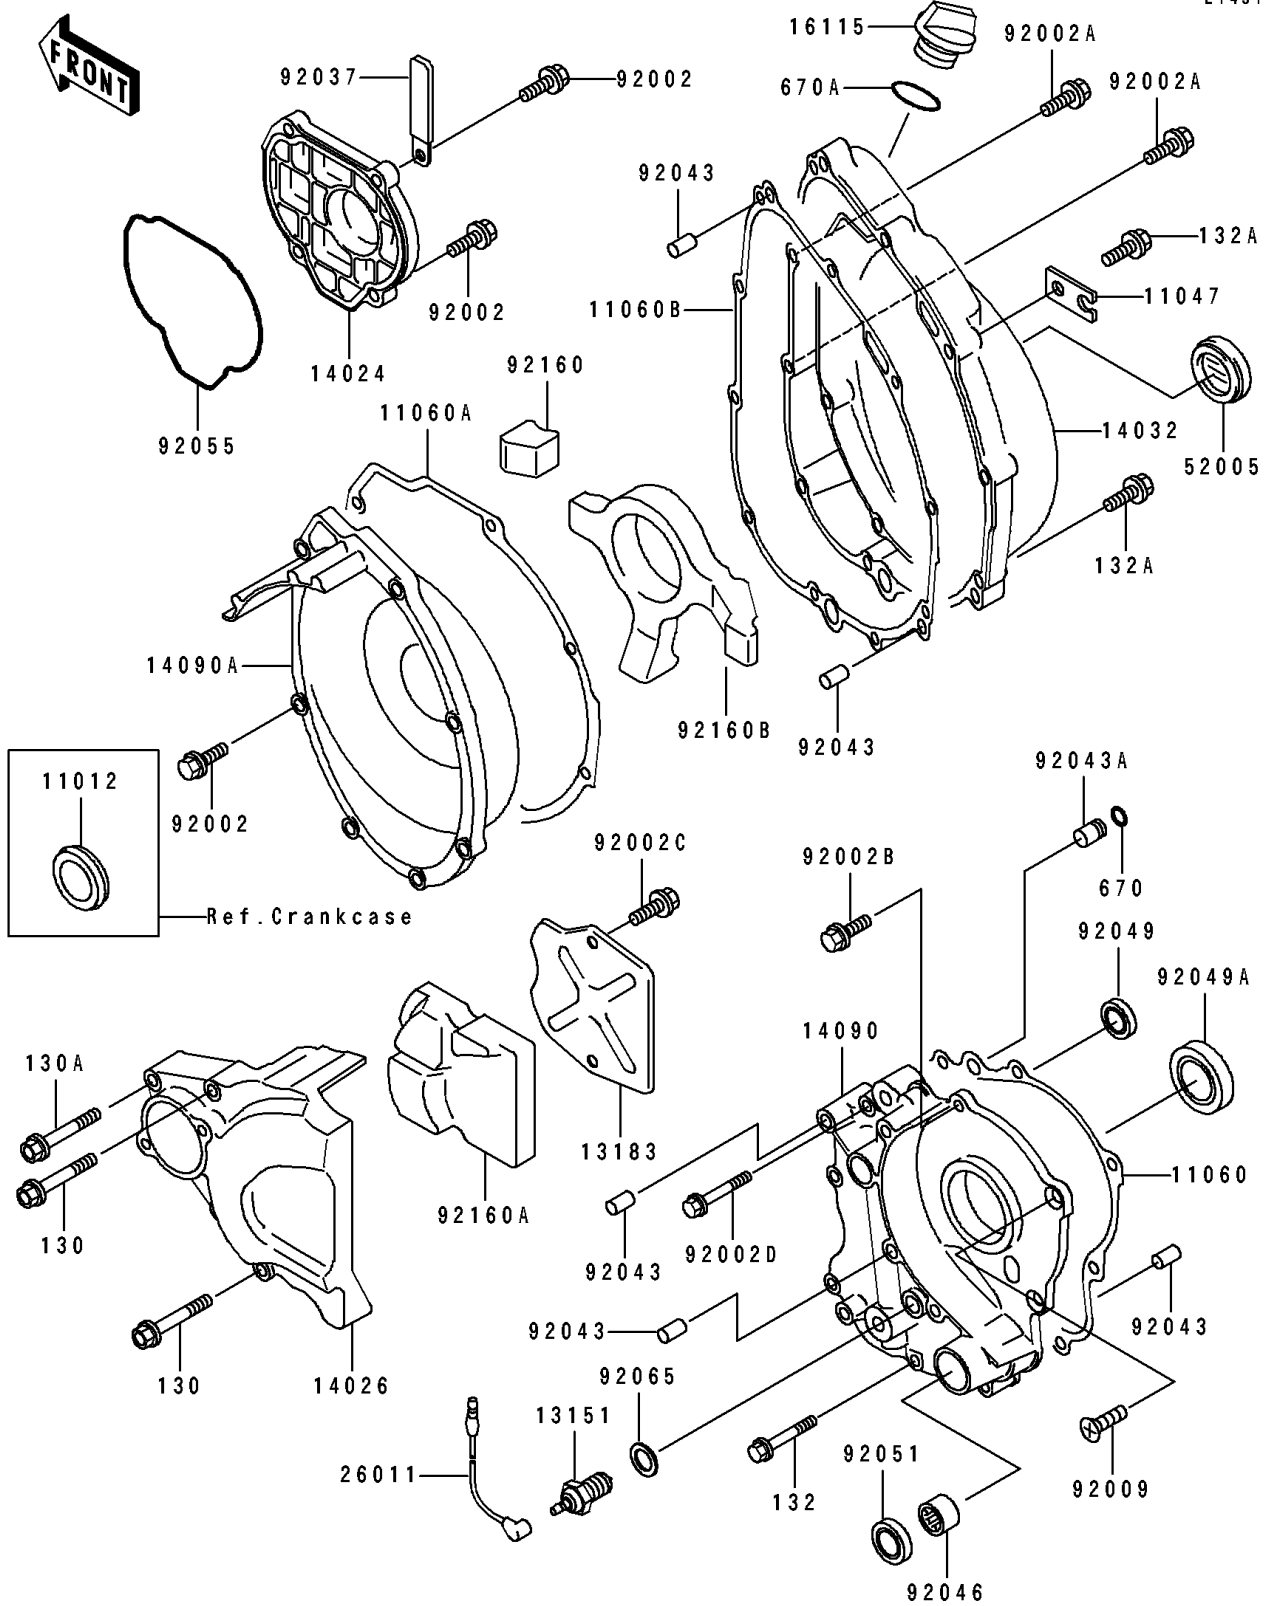

1994 Ninja® ZX™ -7R PARTS DIAGRAM

Engine Cover(s)

E1431

1994 Ninja® ZX™-7R PARTS LIST

Engine Cover(s)

ITEM NAME	PART NUMBER	QUANTITY
CAP,LH (Ref # 11012)	11012-1770	1
BRACKET,THROTTLE ADJUST SCREW (Ref # 11047)	11047-1518	1
GASKET,TRANSMISSION COVER (Ref # 11060)	11060-1353	1
GASKET,BREATHER COVER (Ref # 11060A)	11060-1356	1
GASKET,CLUTCH COVER (Ref # 11060B)	11060-1623	1
SWITCH-COMP,NEUTRAL (Ref # 13151)	13151-1007	1
PLATE,CHAIN COVER (Ref # 13183)	13183-1717	1
COVER,PULSING (Ref # 14024)	14024-1998	1
COVER-CHAIN (Ref # 14026)	14026-1166	1
COVER-CLUTCH (Ref # 14032)	14032-1346	1
COVER,TRANSMISSION (Ref # 14090)	14090-1051	1
COVER,BREATHER (Ref # 14090A)	14090-1052	1
CAP-OIL FILLER (Ref # 16115)	16115-1053	1
WIRE-LEAD (Ref # 26011)	26011-1510	1
GAUGE,OIL LEVEL (Ref # 52005)	52005-1057	1
BOLT,6X20 (Ref # 92002)	92002-1343	11
BOLT,6X25 (Ref # 92002A)	92002-1344	2
BOLT,6X16 (Ref # 92002B)	92002-1439	1
BOLT,6X10 (Ref # 92002C)	92002-1449	2
BOLT,6X30 (Ref # 92002D)	92002-1622	3
SCREW,6X16 (Ref # 92009)	92009-1360	2
CLAMP,WIRING HARNESS (Ref # 92037)	92037-1877	1
PIN,6.2X8X14 (Ref # 92043)	92043-1263	5
PIN (Ref # 92043A)	92043-1456	1
BEARING-NEEDLE,HK1312 (Ref # 92046)	92046-1148	1
SEAL-OIL,SD-8187 (Ref # 92049)	92049-1017	1
SEAL-OIL,TC32488 (Ref # 92049A)	92049-1361	1
SEAL-OIL,TB13225.5 (Ref # 92051)	92051-005	1
RING-O,PULSING COVER (Ref # 92055)	92055-1494	1

1994 Ninja® ZX™-7R PARTS LIST

Engine Cover(s)

ITEM NAME	PART NUMBER	QUANTITY
GASKET,10.5X16X1,DRAIN PLUG (Ref # 92065)	92065-058	1
DAMPER,SOUND ARRESTER (Ref # 92160)	92160-1282	1
DAMPER,SOUND ARRESTER (Ref # 92160A)	92160-1289	1
DAMPER,SOUND ARRESTER (Ref # 92160B)	92160-1465	1
BOLT-FLANGED,6X35 (Ref # 130)	130J0635	2
BOLT-FLANGED,6X45,BLACK (Ref # 130A)	130J0645	2
BOLT-FLANGED-SMALL (Ref # 132)	132E0630	2
BOLT-FLANGED-SMALL (Ref # 132A)	132J0630	8
O RING,5MM (Ref # 670)	670B1505	1
O RING,20MM (Ref # 670A)	670B2020	1