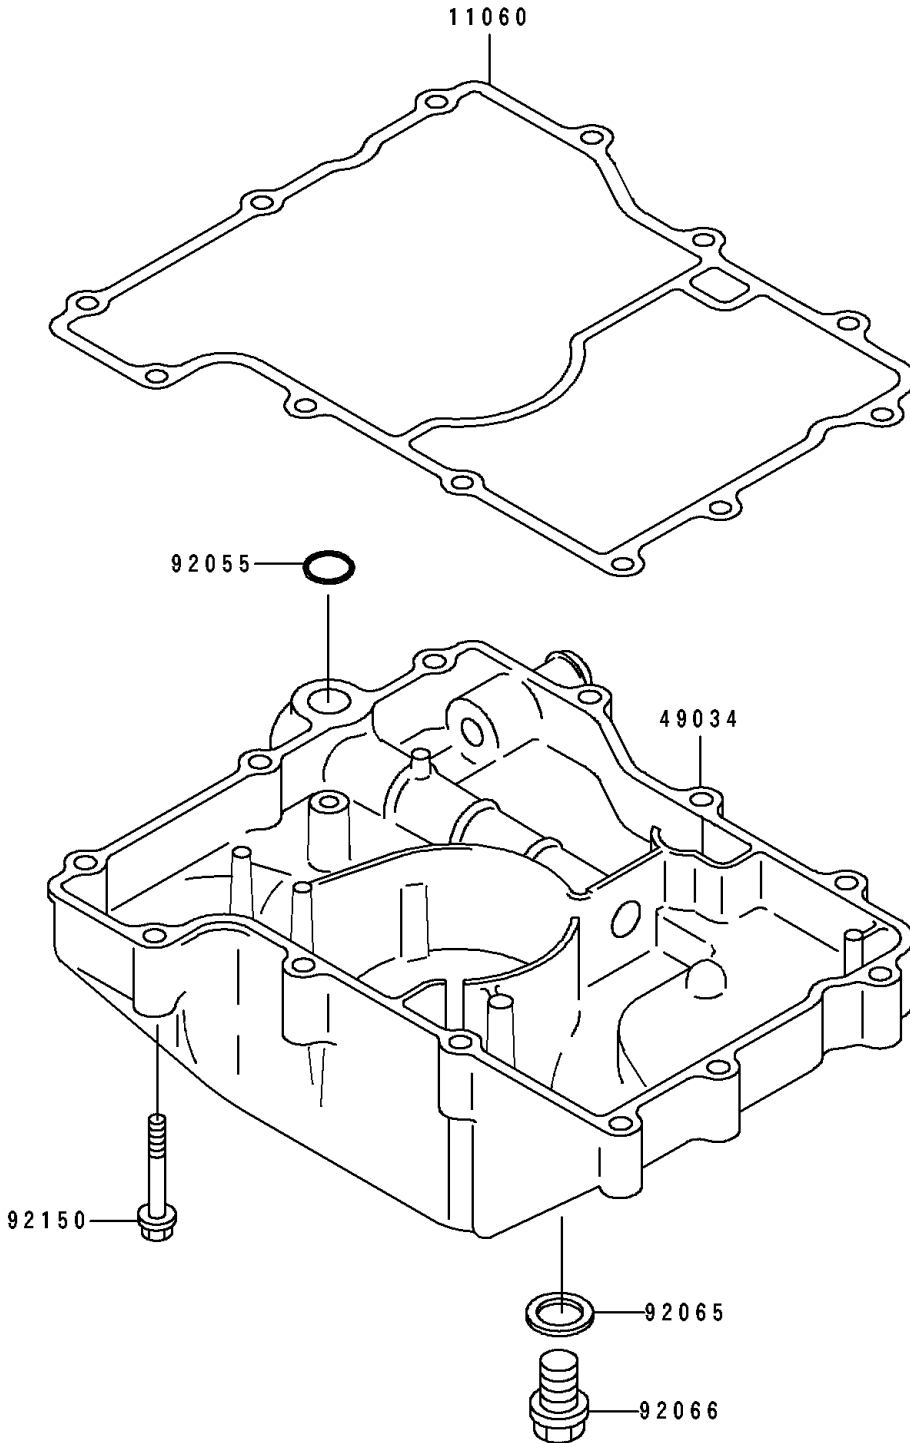

# 1993 Ninja® ZX™ -7R PARTS DIAGRAM

Breather Cover/Oil Pan

E1432

# 1993 Ninja® ZX™-7R PARTS LIST

## Breather Cover/Oil Pan

ITEM NAME	PART NUMBER	QUANTITY
GASKET,OIL PAN (Ref # 11060)	11060-1355	1
PAN-OIL (Ref # 49034)	49034-1095	1
RING-O,19.5MM (Ref # 92055)	92055-077	1
GASKET,12X22X2,DRAIN PLUG (Ref # 92065)	92065-097	1
PLUG,OIL DRAIN,12X15 (Ref # 92066)	92066-1174	1
BOLT,6X38 (Ref # 92150)	92150-1495	12