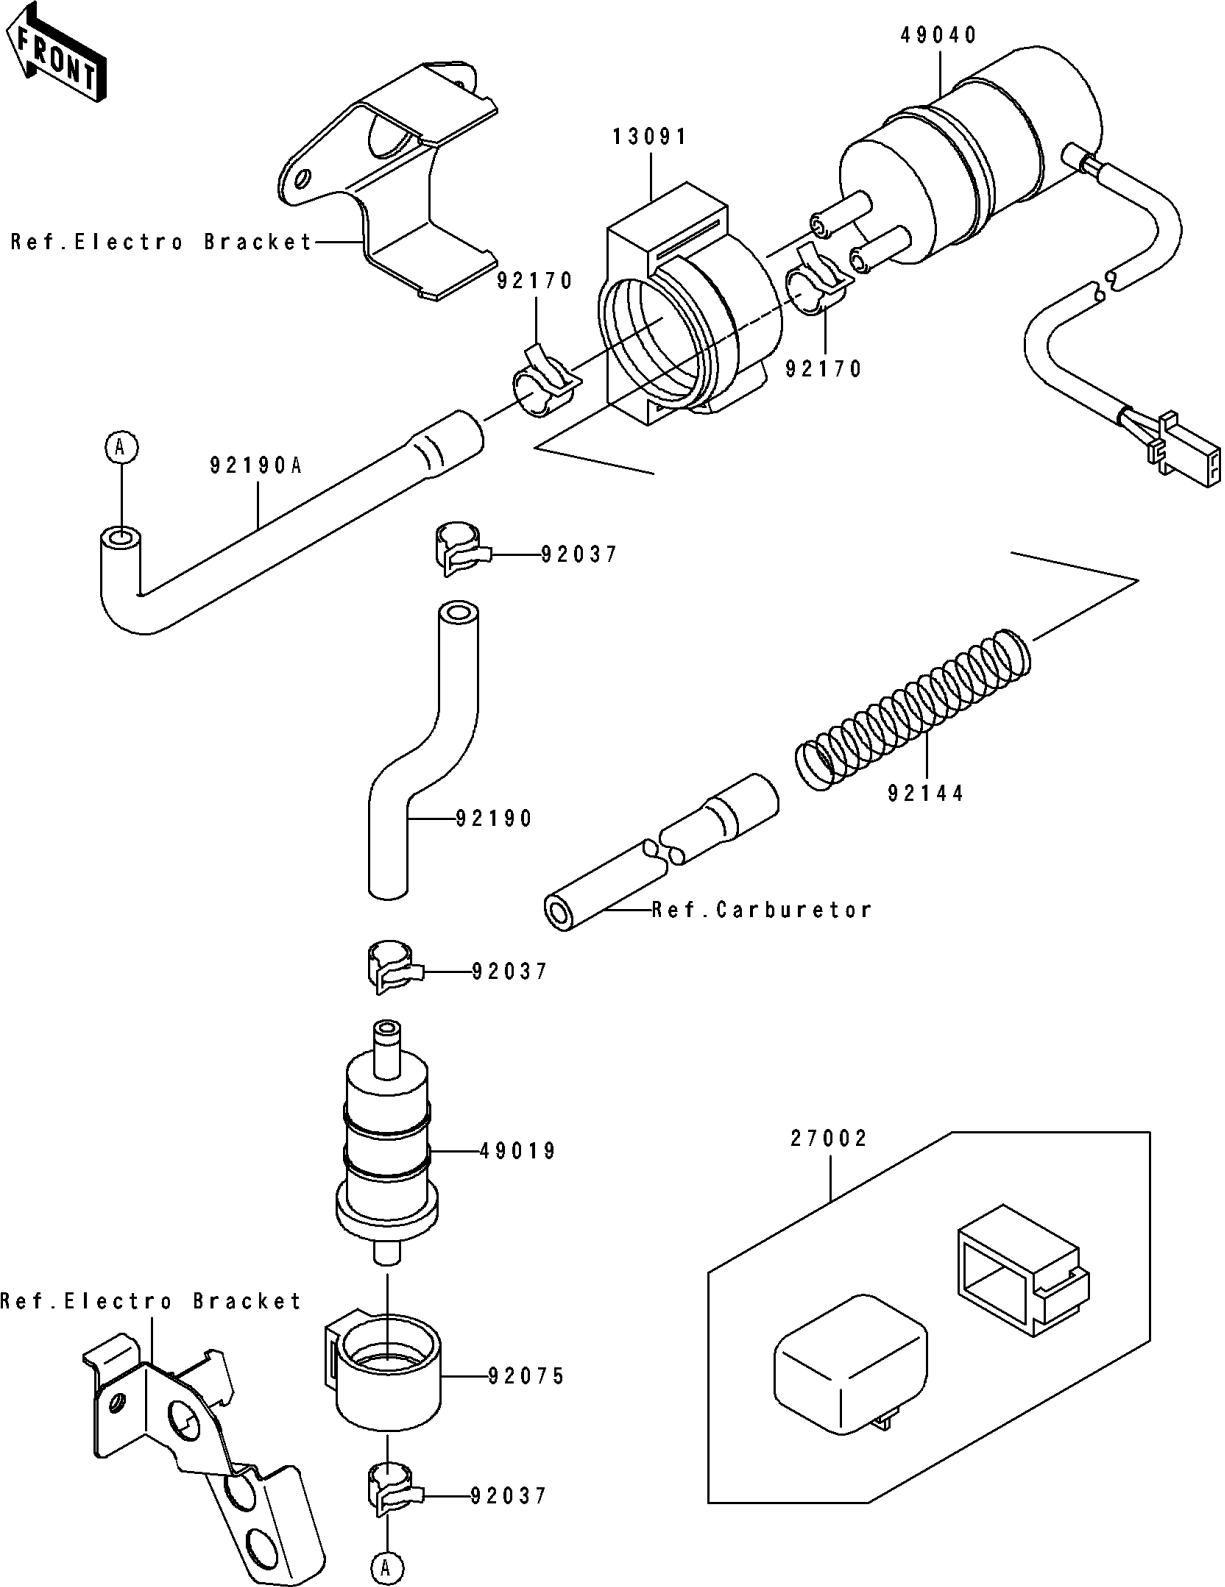

1993 Ninja[®] ZX[™]-7R PARTS DIAGRAM

Fuel Pump

E1520

1993 Ninja® ZX™-7R PARTS LIST

Fuel Pump

ITEM NAME	PART NUMBER	QUANTITY
HOLDER,FUEL PUMP (Ref # 13091)	13091-1738	1
RELAY-ASSY (Ref # 27002)	27002-1065	1
FILTER-FUEL (Ref # 49019)	49019-1055	1
PUMP-FUEL (Ref # 49040)	49040-1061	1
CLAMP (Ref # 92037)	92037-1181	3
DAMPER,FUEL FILTER (Ref # 92075)	92075-1853	1
SPRING,HOSE PROTECTOR (Ref # 92144)	92144-1746	1
CLAMP,FUEL PUMP (Ref # 92170)	92170-1185	2
TUBE,FILTER (Ref # 92190)	92190-1383	1
TUBE,PUMP,L=145 (Ref # 92190A)	92190-1402	1