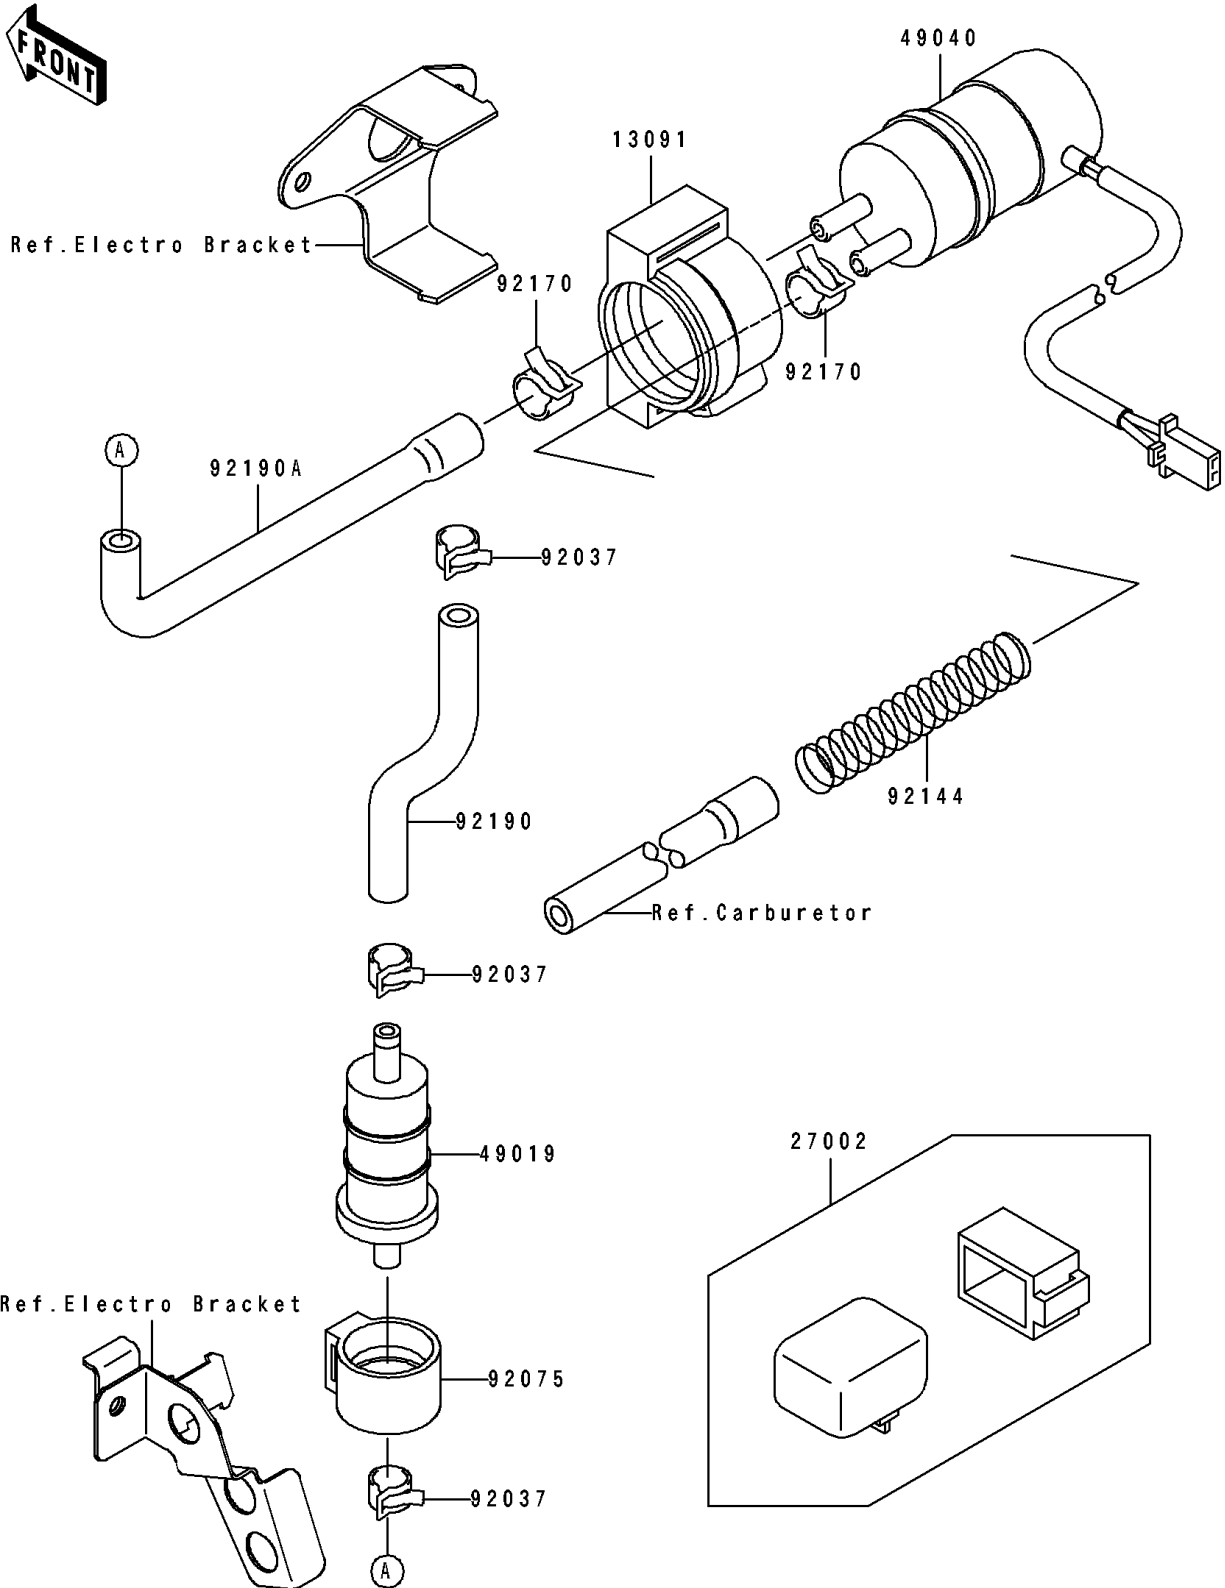

1993 Ninja® ZX™ -7R PARTS DIAGRAM

Fuel Pump

E1520

1993 Ninja® ZX™-7R PARTS LIST

Fuel Pump

| ITEM NAME | PART NUMBER | QUANTITY |
|-------------------------------------|-------------|----------|
| HOLDER,FUEL PUMP (Ref # 13091) | 13091-1738 | 1 |
| RELAY-ASSY (Ref # 27002) | 27002-1065 | 1 |
| FILTER-FUEL (Ref # 49019) | 49019-1055 | 1 |
| PUMP-FUEL (Ref # 49040) | 49040-1061 | 1 |
| CLAMP (Ref # 92037) | 92037-1181 | 3 |
| DAMPER,FUEL FILTER (Ref # 92075) | 92075-1853 | 1 |
| SPRING,HOSE PROTECTOR (Ref # 92144) | 92144-1746 | 1 |
| CLAMP,FUEL PUMP (Ref # 92170) | 92170-1185 | 2 |
| TUBE,FILTER (Ref # 92190) | 92190-1383 | 1 |
| TUBE,PUMP,L=145 (Ref # 92190A) | 92190-1402 | 1 |