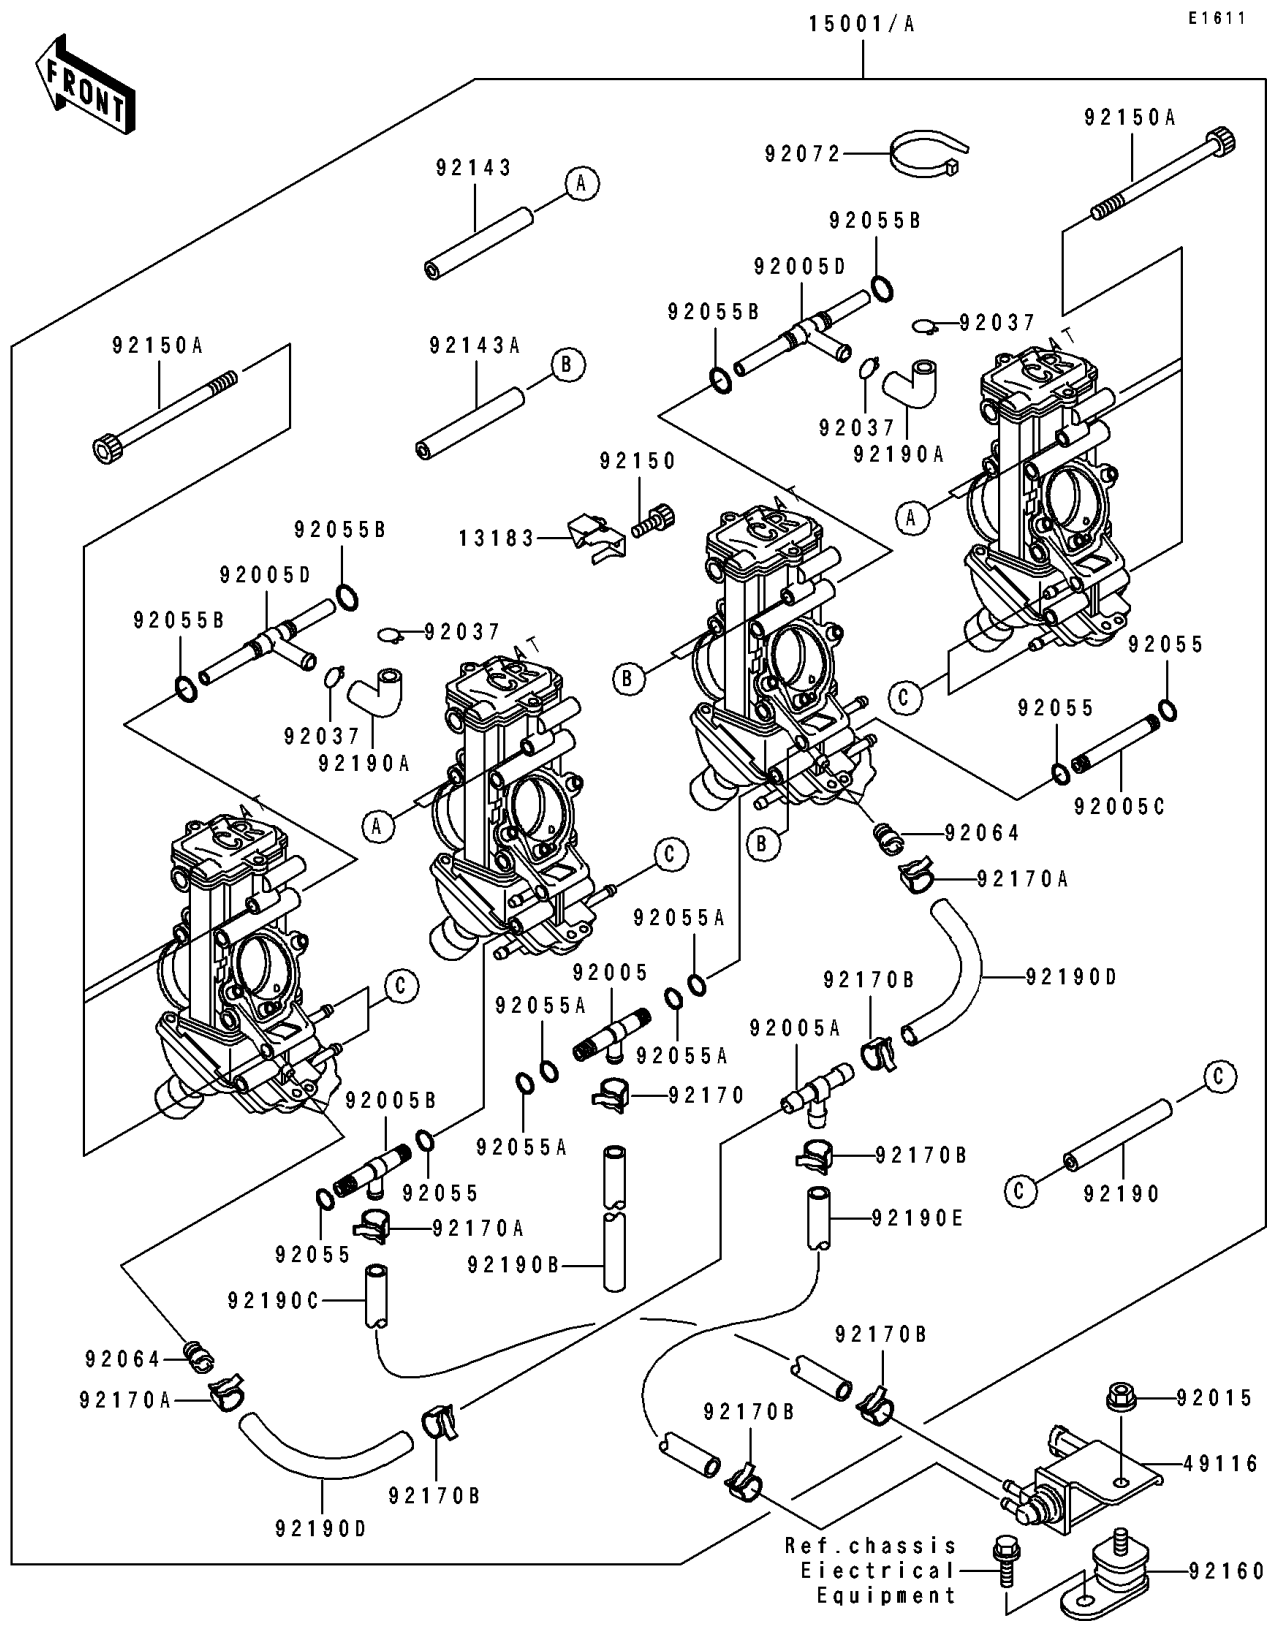

1993 Ninja® ZX™ -7R PARTS DIAGRAM

Carburetor

1993 Ninja® ZX™-7R PARTS LIST

Carburetor

ITEM NAME	PART NUMBER	QUANTITY
PLATE,STARTER CABLE (Ref # 13183)	13183-1744	1
CARBURETOR-ASSY (Ref # 15001)	15001-1800	1
CARBURETOR-ASSY (Ref # 15001A)	15001-1817	1
VALVE-ASSY (Ref # 49116)	49116-1086	1
FITTING,FUEL,T-TYPE (Ref # 92005)	92005-1108	1
FITTING,FUEL,T-TYPE (Ref # 92005A)	92005-1112	1
FITTING,T-TYPE (Ref # 92005B)	92005-1179	1
FITTING (Ref # 92005C)	92005-1223	1
FITTING (Ref # 92005D)	92005-1255	2
NUT,6MM (Ref # 92015)	92015-1365	1
CLAMP,TUBE (Ref # 92037)	92037-1531	4
RING-O (Ref # 92055)	92055-1004	4
RING-O,FUEL FITTING (Ref # 92055A)	92055-1223	4
RING-O (Ref # 92055B)	92055-1484	4
JET-PILOT,#100 (Ref # 92064)	92064-1170	2
BAND,L=100 (Ref # 92072)	92072-1250	2
COLLAR (Ref # 92143)	92143-1539	4
COLLAR (Ref # 92143A)	92143-1540	3
BOLT,SOCKET,4X8 (Ref # 92150)	92150-1440	1
BOLT,SOCKET,5X100 (Ref # 92150A)	92150-1551	6
DAMPER,VALVE (Ref # 92160)	92160-1238	1
CLAMP,TUBE (Ref # 92170)	92170-1051	1
CLAMP (Ref # 92170A)	92170-1205	3
CLAMP (Ref # 92170B)	92170-1281	5
TUBE,ACCELERATOR,L=50 (Ref # 92190)	92190-1257	5
TUBE,7X11X46 (Ref # 92190A)	92190-1259	2
TUBE,7.3X12.5X380 (Ref # 92190B)	92190-1410	1
TUBE,4.5X8.5X200 (Ref # 92190C)	92190-1456	1
TUBE,4.5X8.5X100 (Ref # 92190D)	92190-1457	2

1993 Ninja® ZX™ -7R PARTS LIST

Carburetor

ITEM NAME	PART NUMBER	QUANTITY
TUBE,4.5X8.5X170 (Ref # 92190E)	92190-1458	1