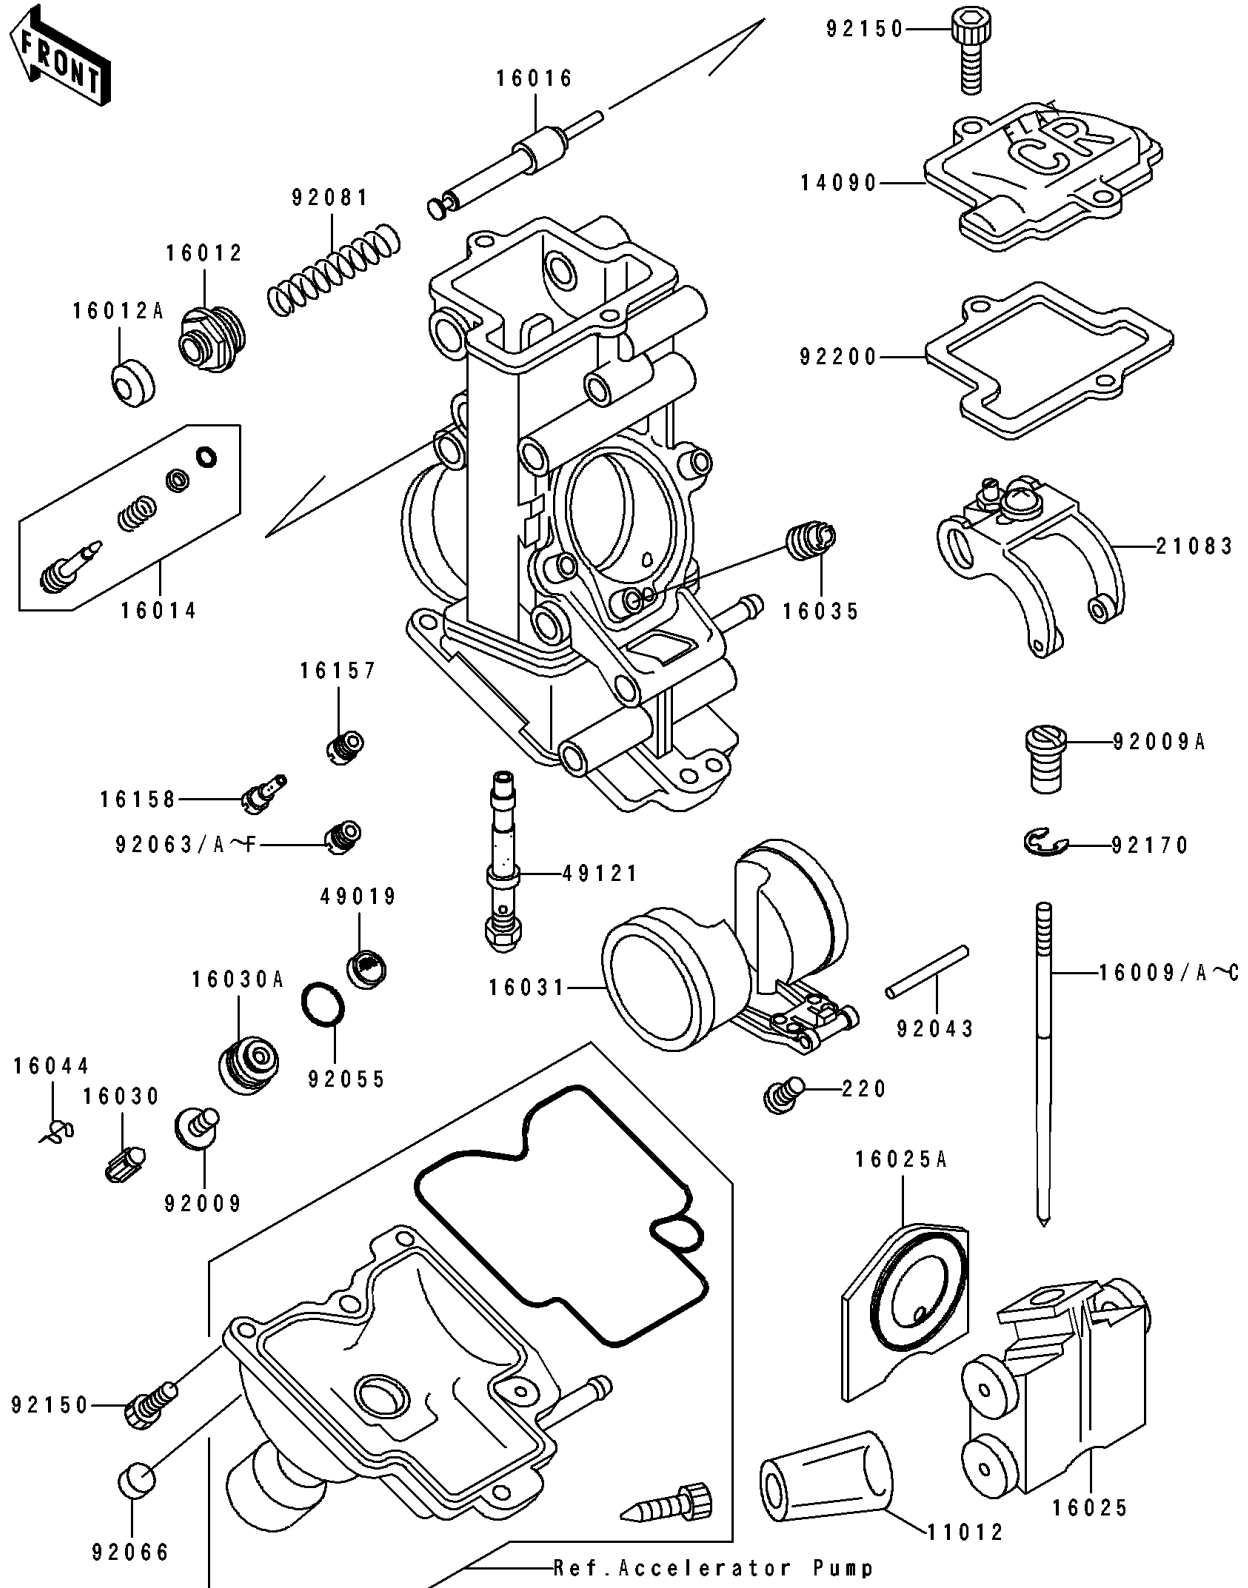

# 1993 Ninja® ZX™ -7R PARTS DIAGRAM

## Carburetor Parts

E1612

## Carburetor Parts

ITEM NAME	PART NUMBER	QUANTITY
CAP,DRAIN SCREW (Ref # 11012)	11012-1675	4
COVER,CHAMBER TOP (Ref # 14090)	14090-1150	4
NEEDLE-JET,N1MA,OUTSIDE (Ref # 16009)	16009-1780	2
NEEDLE-JET,N1HC,INSIDE (Ref # 16009A)	16009-1781	2
NEEDLE-JET,N1NA,OUTSIDE (Ref # 16009B)	16009-1782	2
NEEDLE-JET,N1GC,INSIDE (Ref # 16009C)	16009-1783	2
CAP-STARTER PLUNGER (Ref # 16012)	16012-1051	4
CAP-STARTER PLUNGER (Ref # 16012A)	16012-1052	4
SCREW-PILOT AIR (Ref # 16014)	16014-1075	4
PLUNGER (Ref # 16016)	16016-1081	4
VALVE-THROTTLE (Ref # 16025)	16025-1177	4
VALVE-THROTTLE (Ref # 16025A)	16025-1178	4
VALVE-FLOAT (Ref # 16030)	16030-1007	4
SEAT-VALVE,FLOAT (Ref # 16030A)	16030-1073	4
FLOAT (Ref # 16031)	16031-1072	4
JET-AIR,#140 (Ref # 16035)	16035-1064	4
CLAMP,FLOAT VALVE (Ref # 16044)	16044-007	4
JET-STARTER,#55 (Ref # 16157)	16157-1061	4
JET-SLOW,#42 (Ref # 16158)	16158-1051	4
ARM,THROTTLE VALVE (Ref # 21083)	21083-1095	4
FILTER-FUEL,STRAINER (Ref # 49019)	49019-3707	4
NOZZLE-MAIN (Ref # 49121)	49121-1057	4
SCREW,4X8 (Ref # 92009)	92009-1550	4
SCREW,NEEDLE (Ref # 92009A)	92009-1630	4
PIN,FLOAT (Ref # 92043)	92043-1207	4
RING-O,VALVE SEAT (Ref # 92055)	92055-1425	4
JET-MAIN,2ND,#100 (Ref # 92063)	92063-1008	2
JET-MAIN,2ND,#70 (Ref # 92063A)	92063-1094	2
JET-MAIN,#180 (Ref # 92063B)	92063-1388	4

## Carburetor Parts

ITEM NAME	PART NUMBER	QUANTITY
JET-MAIN,#185 (Ref # 92063C)	92063-1390	4
JET-MAIN,#190 (Ref # 92063D)	92063-1391	2
JET-MAIN,#195 (Ref # 92063E)	92063-1392	4
JET-MAIN,#200 (Ref # 92063F)	92063-1401	2
PLUG,PILOT AIR SCREW,6.9X2 (Ref # 92066)	92066-1051	4
SPRING,STARTER PLUNGER (Ref # 92081)	92081-1761	4
BOLT,SOCKET,4X10 (Ref # 92150)	92150-1427	20
CLAMP,JET NEEDLE (Ref # 92170)	92170-1204	4
GASKET,MIXING CHAMBER COVER (Ref # 92200)	92200-1116	4
SCREW-PAN-CROS (Ref # 220)	220D0408	4