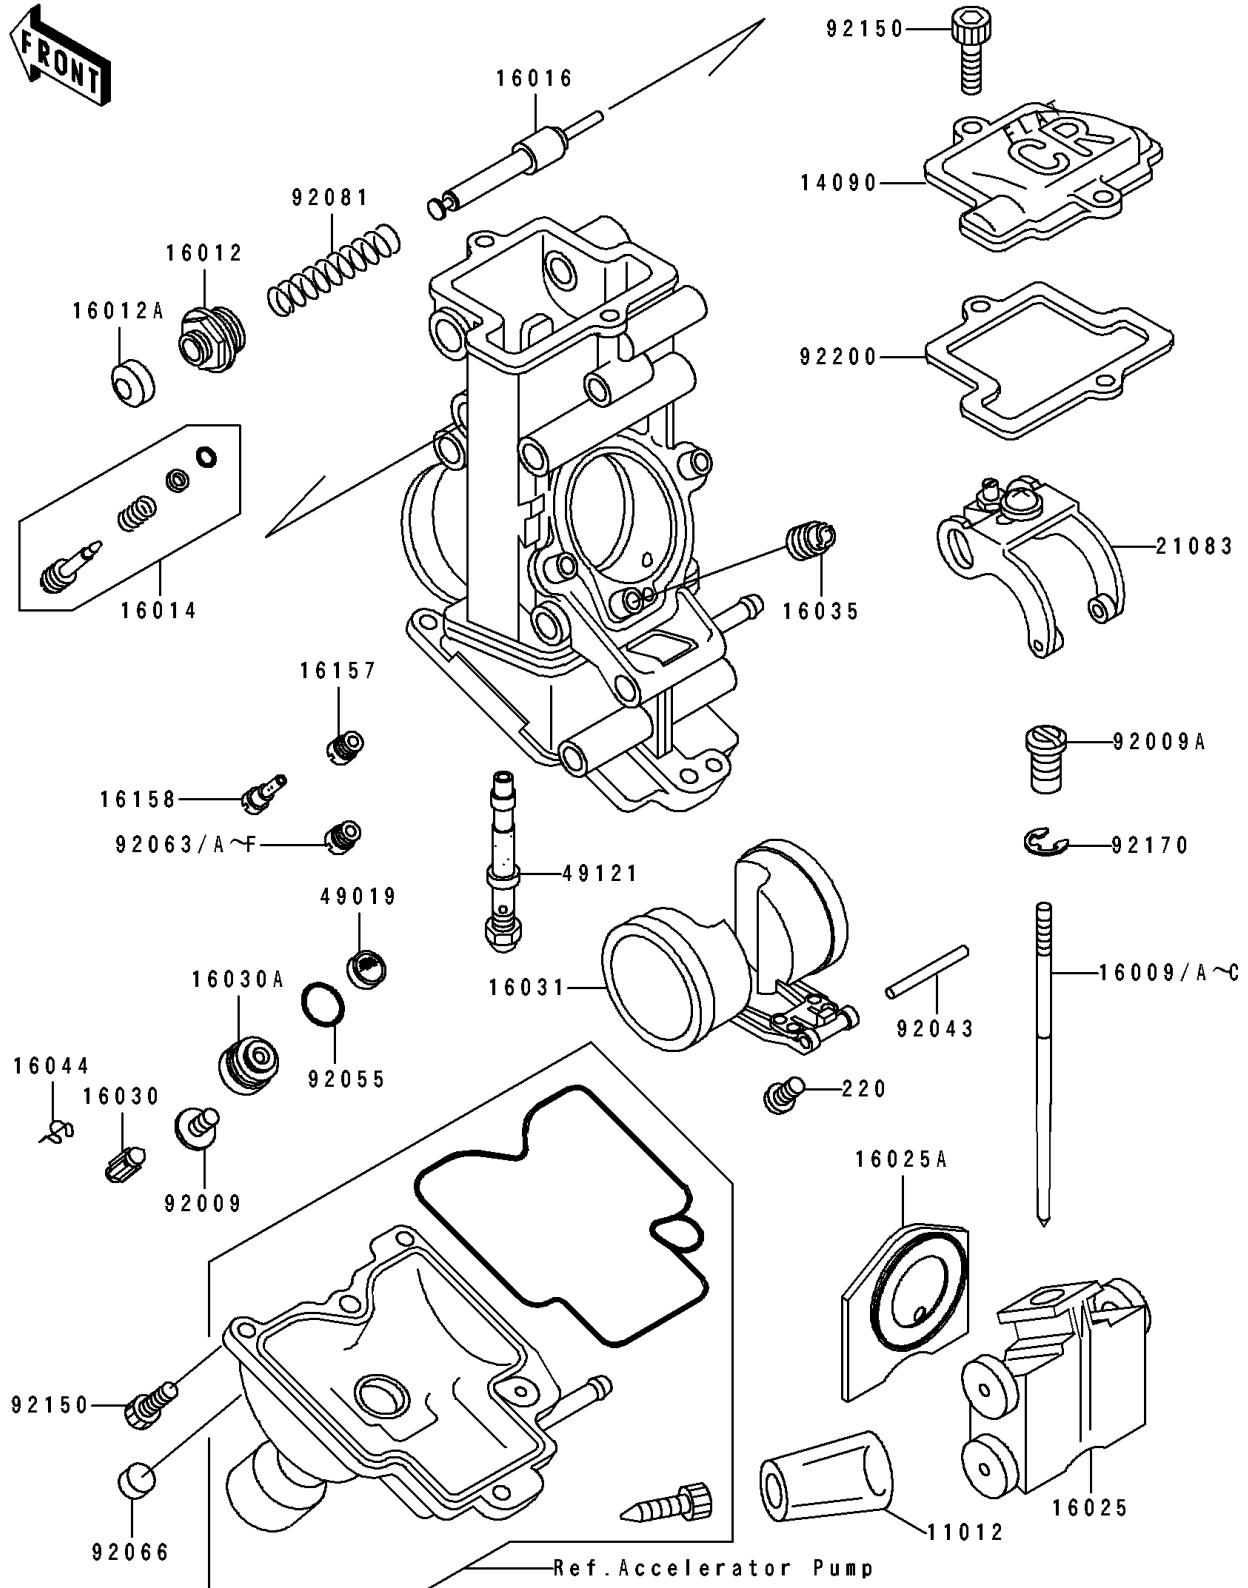

1993 Ninja® ZX™ -7R PARTS DIAGRAM

Carburetor Parts

E1612

1993 Ninja® ZX™-7R PARTS LIST

Carburetor Parts

ITEM NAME	PART NUMBER	QUANTITY
CAP,DRAIN SCREW (Ref # 11012)	11012-1675	4
COVER,CHAMBER TOP (Ref # 14090)	14090-1150	4
NEEDLE-JET,N1MA,OUTSIDE (Ref # 16009)	16009-1780	2
NEEDLE-JET,N1HC,INSIDE (Ref # 16009A)	16009-1781	2
NEEDLE-JET,N1NA,OUTSIDE (Ref # 16009B)	16009-1782	2
NEEDLE-JET,N1GC,INSIDE (Ref # 16009C)	16009-1783	2
CAP-STARTER PLUNGER (Ref # 16012)	16012-1051	4
CAP-STARTER PLUNGER (Ref # 16012A)	16012-1052	4
SCREW-PILOT AIR (Ref # 16014)	16014-1075	4
PLUNGER (Ref # 16016)	16016-1081	4
VALVE-THROTTLE (Ref # 16025)	16025-1177	4
VALVE-THROTTLE (Ref # 16025A)	16025-1178	4
VALVE-FLOAT (Ref # 16030)	16030-1007	4
SEAT-VALVE,FLOAT (Ref # 16030A)	16030-1073	4
FLOAT (Ref # 16031)	16031-1072	4
JET-AIR,#140 (Ref # 16035)	16035-1064	4
CLAMP,FLOAT VALVE (Ref # 16044)	16044-007	4
JET-STARTER,#55 (Ref # 16157)	16157-1061	4
JET-SLOW,#42 (Ref # 16158)	16158-1051	4
ARM,THROTTLE VALVE (Ref # 21083)	21083-1095	4
FILTER-FUEL,STRAINER (Ref # 49019)	49019-3707	4
NOZZLE-MAIN (Ref # 49121)	49121-1057	4
SCREW,4X8 (Ref # 92009)	92009-1550	4
SCREW,NEEDLE (Ref # 92009A)	92009-1630	4
PIN,FLOAT (Ref # 92043)	92043-1207	4
RING-O,VALVE SEAT (Ref # 92055)	92055-1425	4
JET-MAIN,2ND,#100 (Ref # 92063)	92063-1008	2
JET-MAIN,2ND,#70 (Ref # 92063A)	92063-1094	2
JET-MAIN,#180 (Ref # 92063B)	92063-1388	4

1993 Ninja® ZX™-7R PARTS LIST

Carburetor Parts

ITEM NAME	PART NUMBER	QUANTITY
JET-MAIN,#185 (Ref # 92063C)	92063-1390	4
JET-MAIN,#190 (Ref # 92063D)	92063-1391	2
JET-MAIN,#195 (Ref # 92063E)	92063-1392	4
JET-MAIN,#200 (Ref # 92063F)	92063-1401	2
PLUG,PILOT AIR SCREW,6.9X2 (Ref # 92066)	92066-1051	4
SPRING,STARTER PLUNGER (Ref # 92081)	92081-1761	4
BOLT,SOCKET,4X10 (Ref # 92150)	92150-1427	20
CLAMP,JET NEEDLE (Ref # 92170)	92170-1204	4
GASKET,MIXING CHAMBER COVER (Ref # 92200)	92200-1116	4
SCREW-PAN-CROS (Ref # 220)	220D0408	4