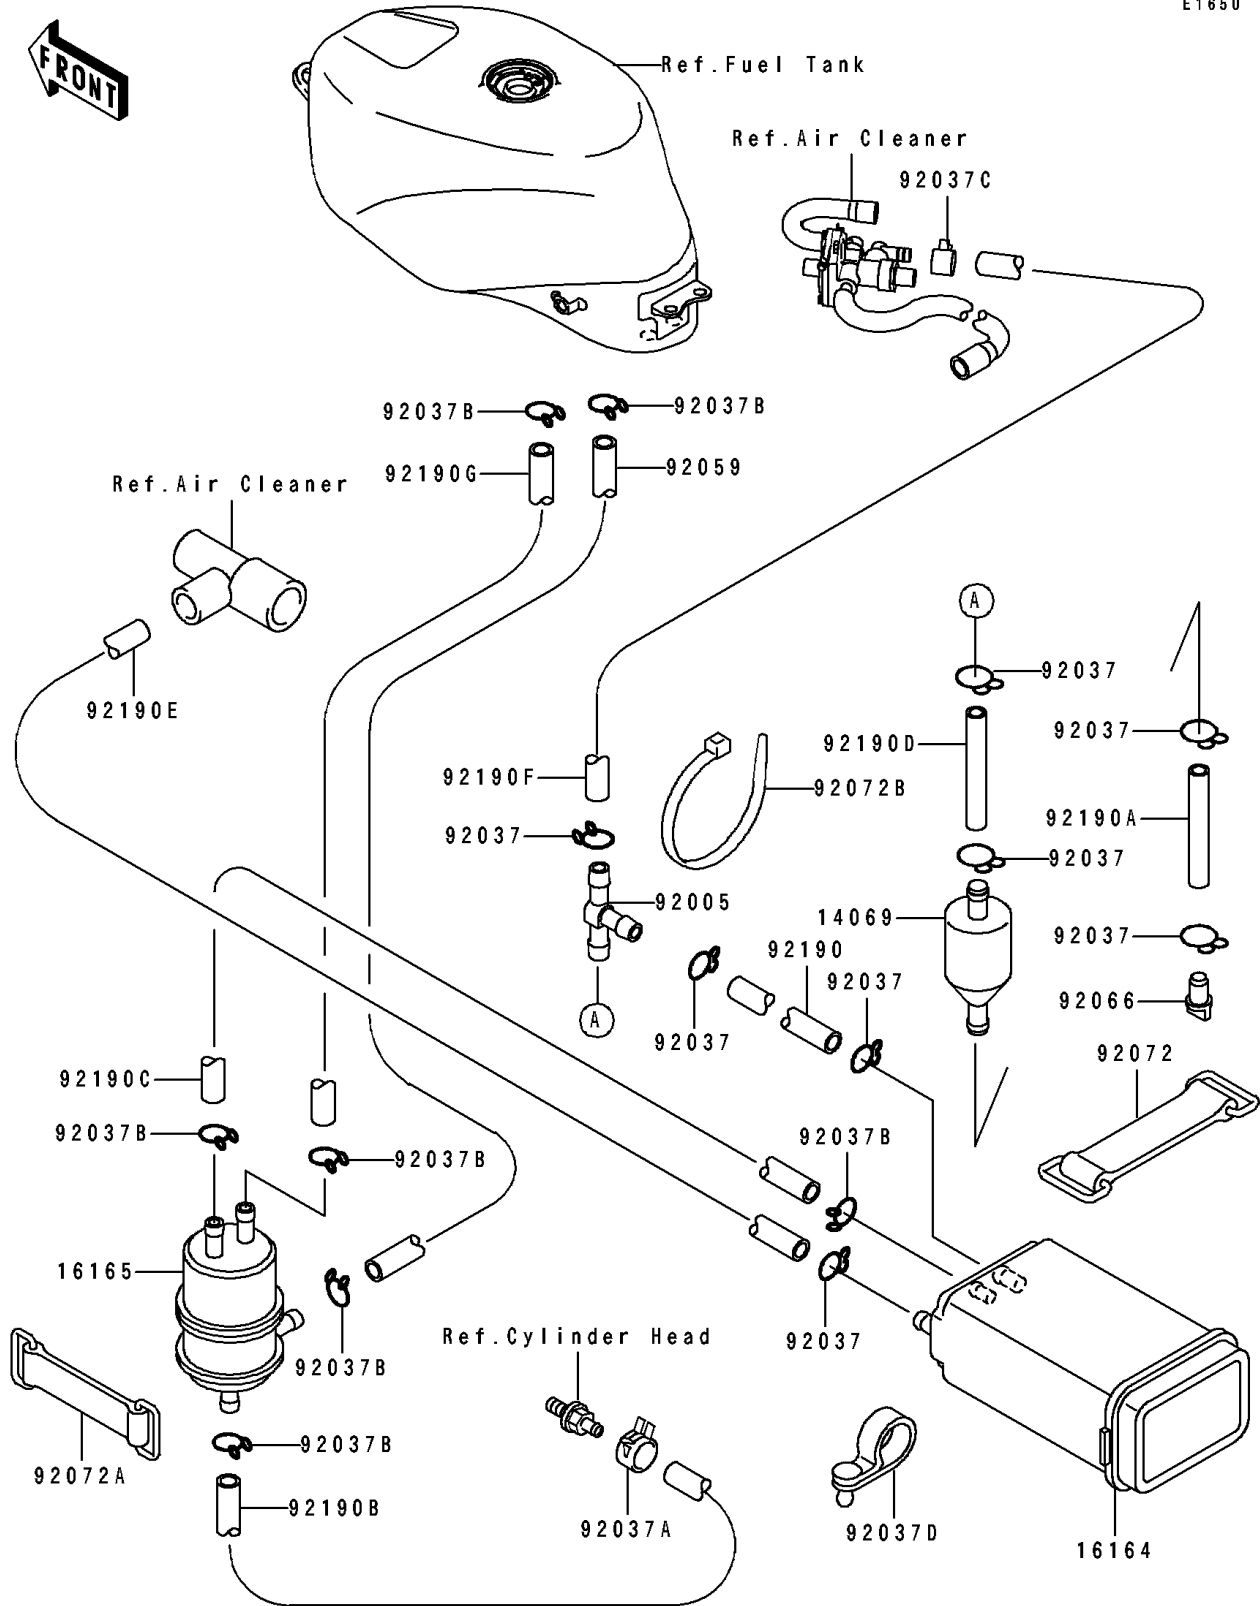

1993 Ninja® ZX™ -7R PARTS DIAGRAM

Fuel Evaporative System

E1650

1993 Ninja® ZX™-7R PARTS LIST

Fuel Evaporative System

ITEM NAME	PART NUMBER	QUANTITY
BREATHER (Ref # 14069)	14069-1051	1
CANISTER (Ref # 16164)	16164-1064	1
SEPARATOR (Ref # 16165)	16165-1001	1
FITTING,T-TYPE (Ref # 92005)	92005-1119	1
CLAMP,HOSE (Ref # 92037)	92037-1104	8
CLAMP,TUBE (Ref # 92037A)	92037-1461	1
CLAMP,TUBE (Ref # 92037B)	92037-147	7
CLAMP (Ref # 92037C)	92037-1861	1
CLAMP (Ref # 92037D)	92037-1903	1
TUBE,5X10X230,RED (Ref # 92059)	92059-1497	1
PLUG,DRAIN (Ref # 92066)	92066-1211	1
BAND,L=142.1 (Ref # 92072)	92072-006	1
BAND,L=50 (Ref # 92072A)	92072-066	1
BAND,L=185 (Ref # 92072B)	92072-1195	3
TUBE,7X12X840,YELLOW (Ref # 92190)	92190-1176	1
TUBE,7X12X160 (Ref # 92190A)	92190-1201	1
TUBE,5X10X438,WHITE (Ref # 92190B)	92190-1216	1
TUBE,5X10X668,BLUE (Ref # 92190C)	92190-1228	1
TUBE,7X12X110 (Ref # 92190D)	92190-1242	1
TUBE,7X12X1130,GREEN (Ref # 92190E)	92190-1251	1
TUBE,L=440,YELLOW (Ref # 92190F)	92190-1338	1
TUBE (Ref # 92190G)	92190-1412	1