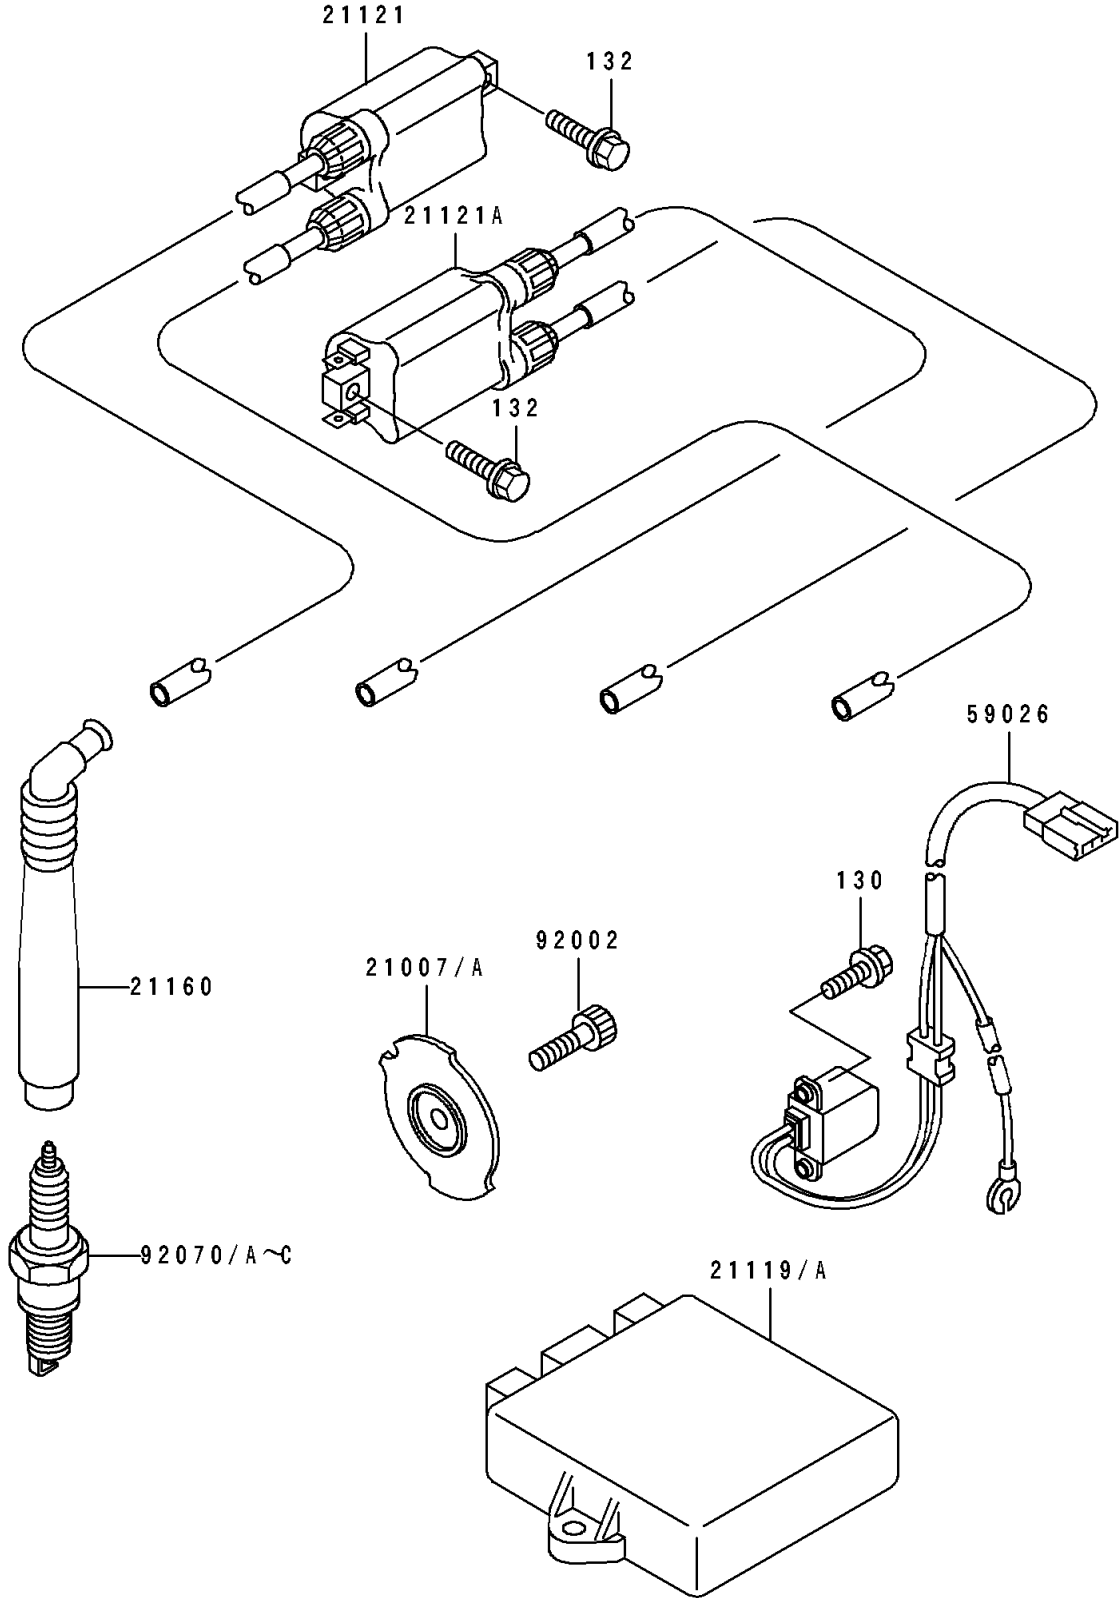

1993 Ninja® ZX™ -7R PARTS DIAGRAM

Ignition System

E1830

1993 Ninja® ZX™-7R PARTS LIST

Ignition System

ITEM NAME	PART NUMBER	QUANTITY
ROTOR,PULSING (Ref # 21007)	21007-1222	1
ROTOR,PULSING (Ref # 21007A)	21007-1227	1
IGNITER (Ref # 21119)	21119-1366	1
IGNITER (Ref # 21119A)	21119-1367	1
COIL-IGNITION,#1 (Ref # 21121)	21121-1218	1
COIL-IGNITION,#2 (Ref # 21121A)	21121-1219	1
CAP-ASSY-PLUG (Ref # 21160)	21160-1086	4
COIL-PULSING (Ref # 59026)	59026-1104	1
BOLT,SOCKET,8X20 (Ref # 92002)	92002-1178	1
PLUG-SPARK,CR9E(NGK) (Ref # 92070)	92070-1143	4
PLUG-SPARK,U27ESR-N(ND) (Ref # 92070A)		4
PLUG-SPARK,CR8E(NGK) (Ref # 92070B)	92070-1169	4
PLUG-SPARK,U24ESR-N(ND) (Ref # 92070C)		4
BOLT-FLANGED (Ref # 130)	130G0512	2
BOLT-FLANGED-SMALL (Ref # 132)	132G0625	4