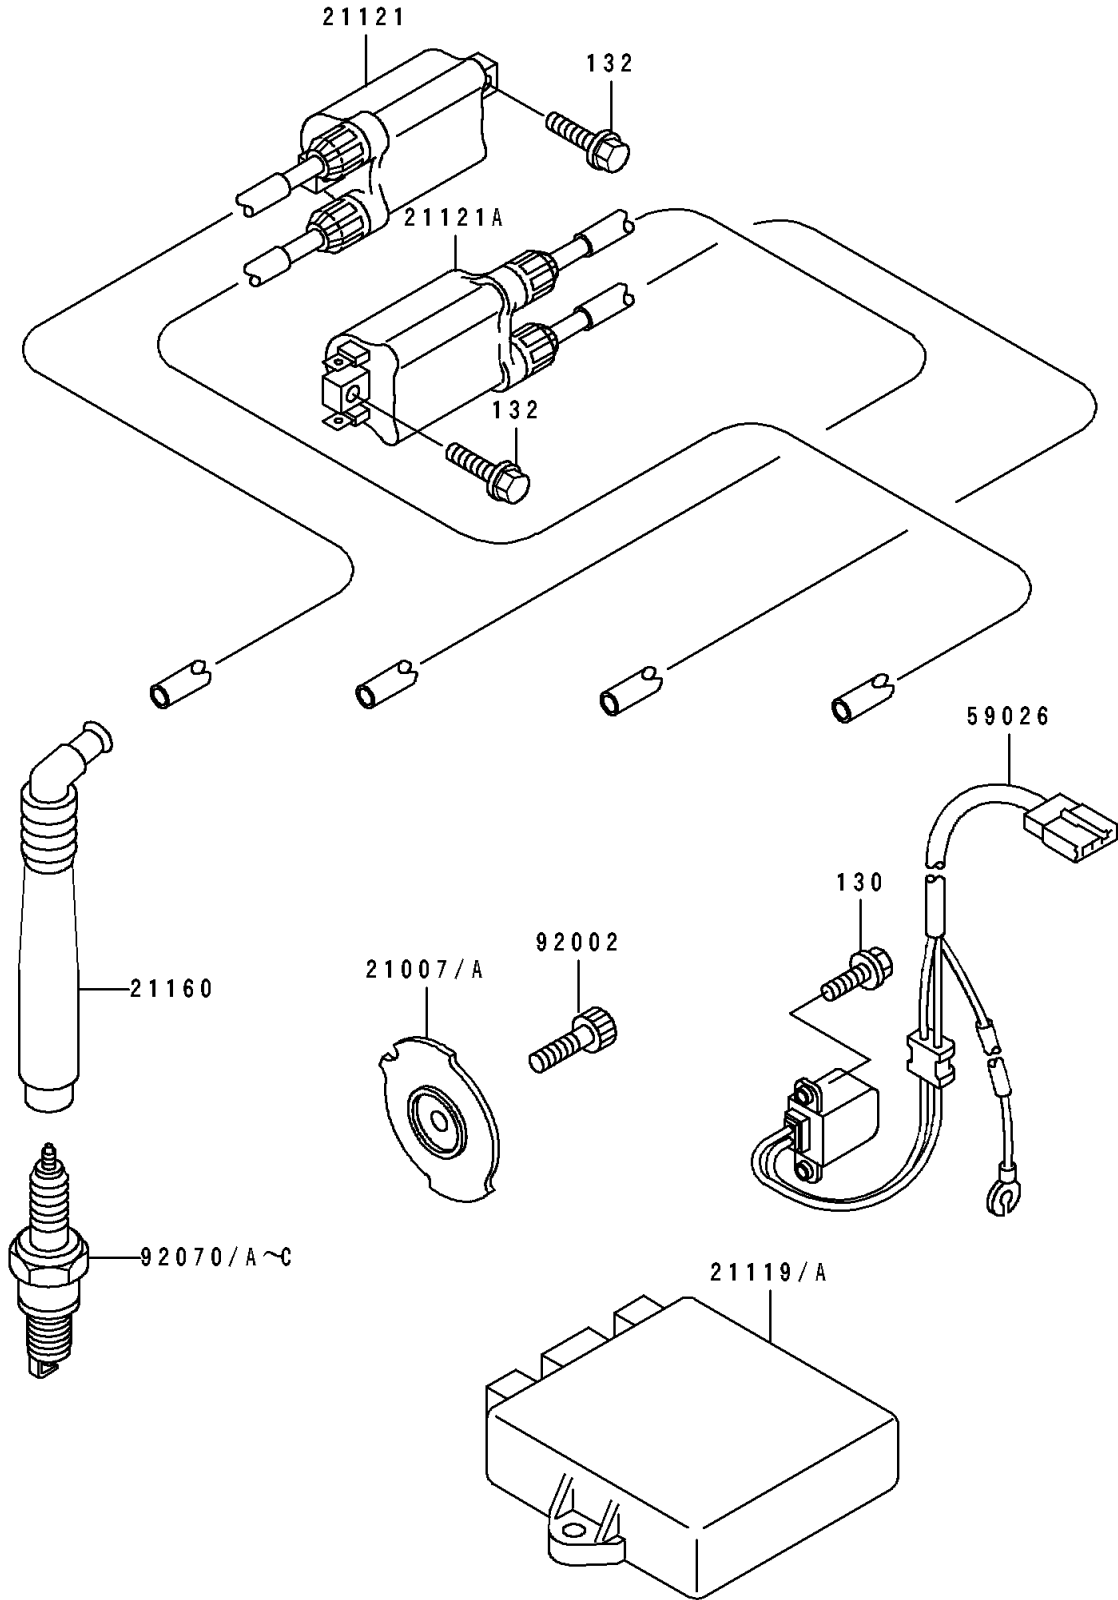

1993 Ninja® ZX™-7R PARTS DIAGRAM

Ignition System

E1830

1993 Ninja® ZX™-7R PARTS LIST

Ignition System

ITEM NAME	PART NUMBER	QUANTITY
ROTOR,PULSING (Ref # 21007)	21007-1222	1
ROTOR,PULSING (Ref # 21007A)	21007-1227	1
IGNITER (Ref # 21119)	21119-1366	1
IGNITER (Ref # 21119A)	21119-1367	1
COIL-IGNITION,#1 (Ref # 21121)	21121-1218	1
COIL-IGNITION,#2 (Ref # 21121A)	21121-1219	1
CAP-ASSY-PLUG (Ref # 21160)	21160-1086	4
COIL-PULSING (Ref # 59026)	59026-1104	1
BOLT,SOCKET,8X20 (Ref # 92002)	92002-1178	1
PLUG-SPARK,CR9E(NGK) (Ref # 92070)	92070-1143	4
PLUG-SPARK,U27ESR-N(ND) (Ref # 92070A)		4
PLUG-SPARK,CR8E(NGK) (Ref # 92070B)	92070-1169	4
PLUG-SPARK,U24ESR-N(ND) (Ref # 92070C)		4
BOLT-FLANGED (Ref # 130)	130G0512	2
BOLT-FLANGED-SMALL (Ref # 132)	132G0625	4