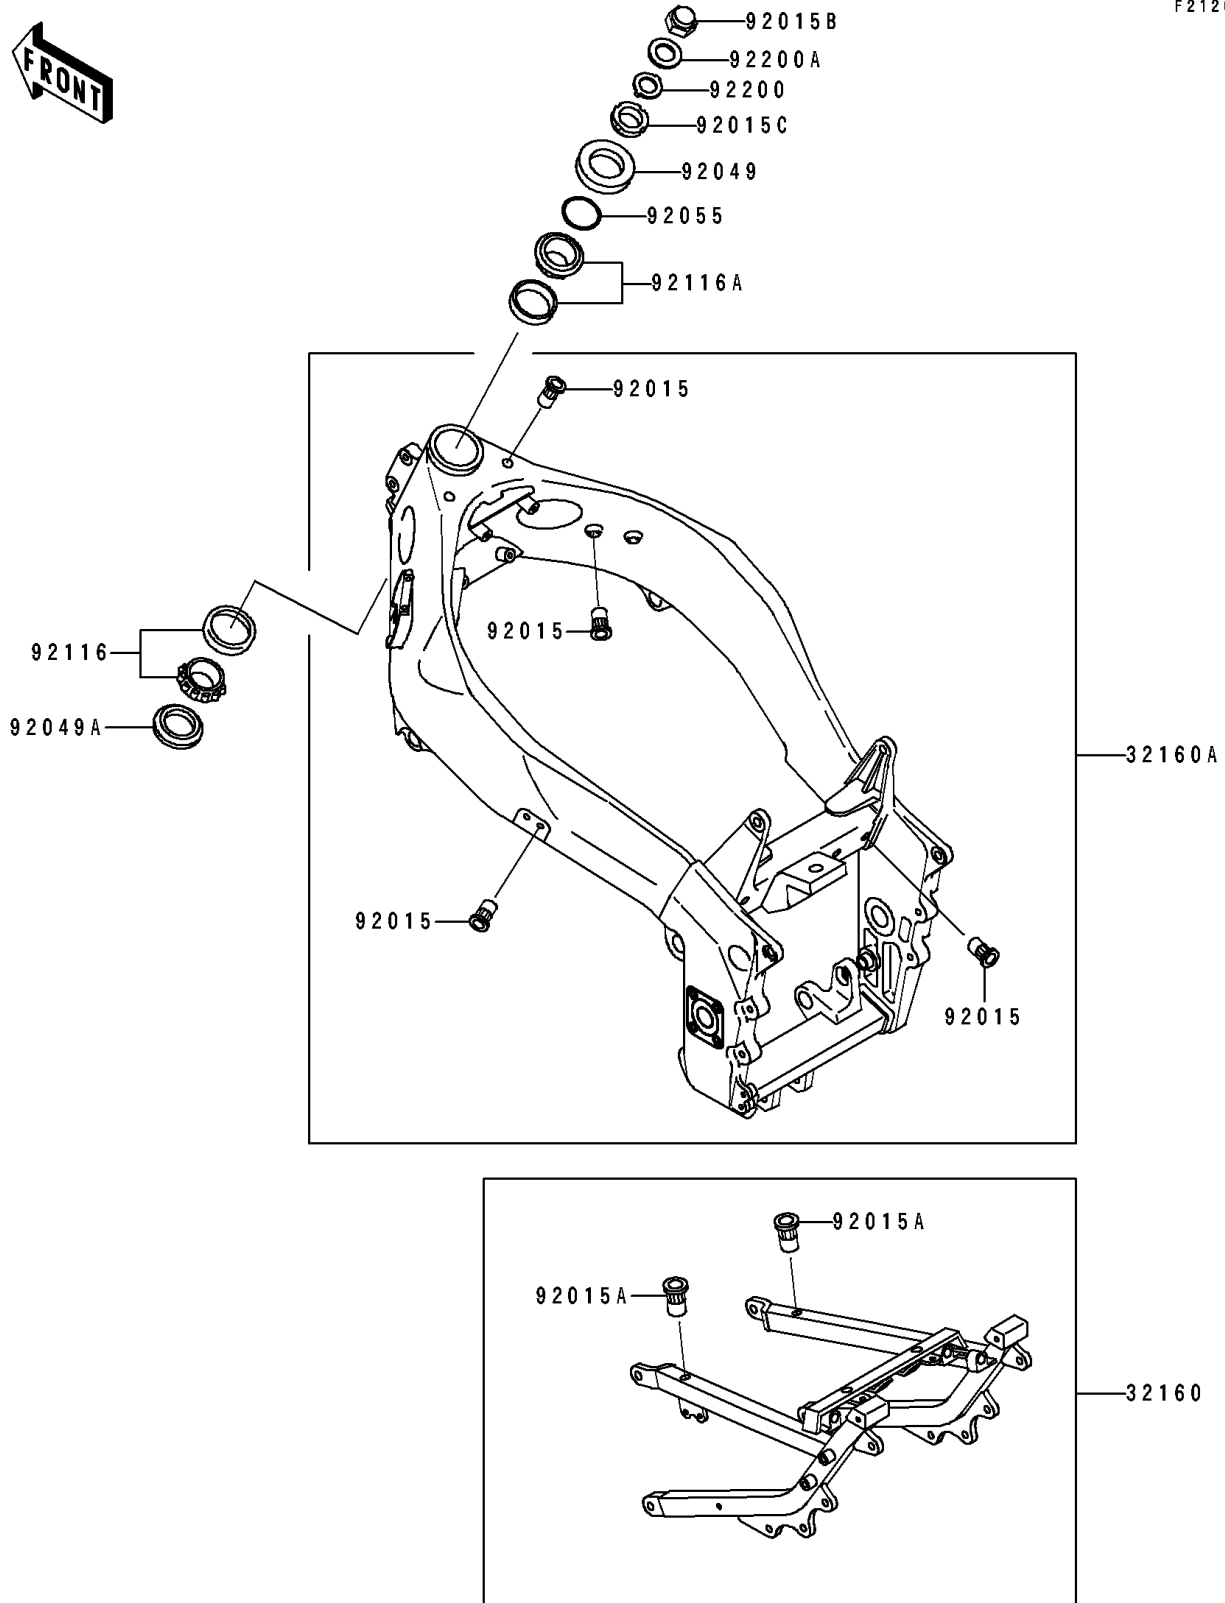

1993 Ninja[®] ZX[™]-7R PARTS DIAGRAM

Frame

F2120

1993 Ninja® ZX™-7R PARTS LIST

Frame

ITEM NAME	PART NUMBER	QUANTITY
FRAME-COMP,RR,SILVER NO.30 (Ref # 32160)	32160-1269-KF	1
FRAME-COMP,FR,SILVER NO.30 (Ref # 32160A)	32160-1272-KF	1
NUT,POP,6MM,L=16.5 (Ref # 92015)	92015-1792	15
NUT,POP,8MM,L=16.5 (Ref # 92015A)	92015-1793	2
NUT,CAP,25MM (Ref # 92015B)	92015-1847	1
NUT,STEERING STEM,35MM (Ref # 92015C)	92015-1848	1
SEAL-OIL,XMH 43 75 6.4J (Ref # 92049)	92049-1382	1
SEAL-OIL,XMHE 43 55 4J (Ref # 92049A)	92049-1383	1
RING-O,34.5X2.0 (Ref # 92055)	92055-1452	1
BEARING-ROLLER,32907JR-2 (Ref # 92116)	92116-1072	1
BEARING-ROLLER,32907JR-3 (Ref # 92116A)	92116-1074	1
WASHER,CLAW,25.5X40X2.3 (Ref # 92200)	92200-1083	1
WASHER,25.5X42X2.3 (Ref # 92200A)	92200-1084	1