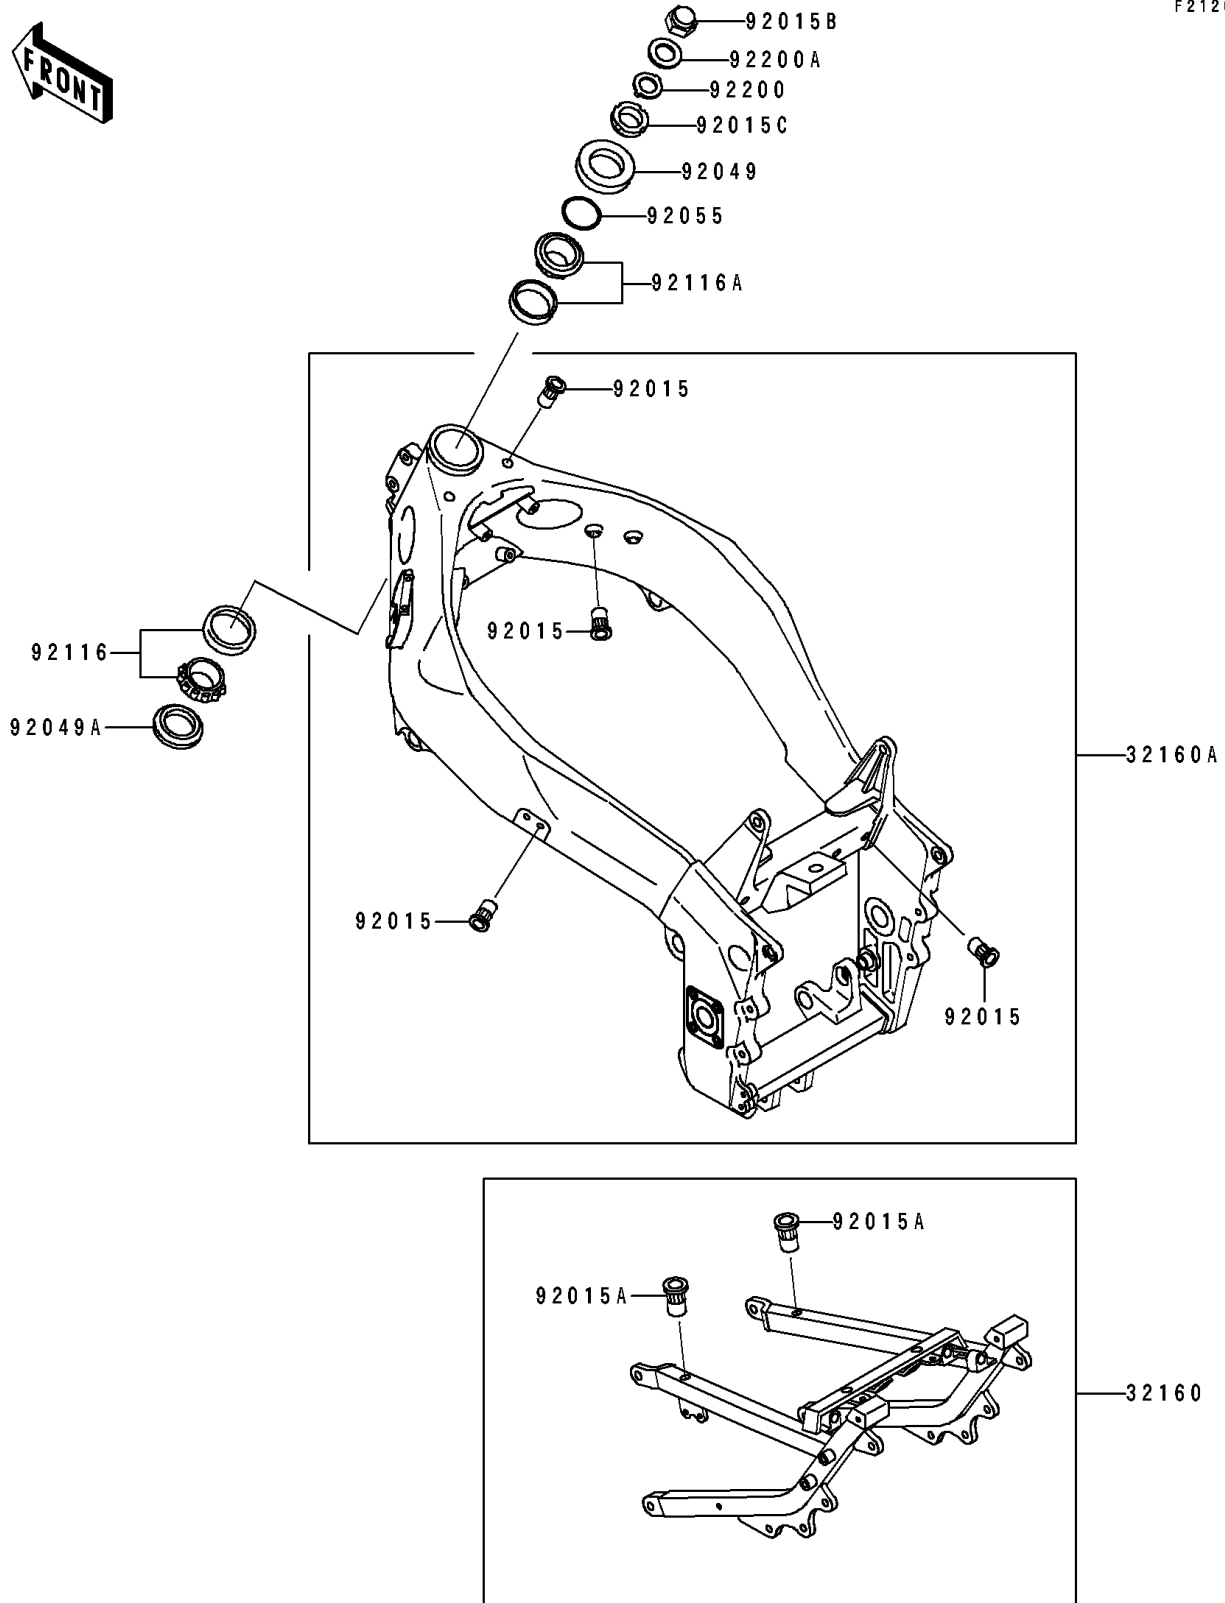

1993 Ninja® ZX™ -7R PARTS DIAGRAM

Frame

F2120

1993 Ninja® ZX™-7R PARTS LIST

Frame

ITEM NAME	PART NUMBER	QUANTITY
FRAME-COMP,RR,SILVER NO.30 (Ref # 32160)	32160-1269-KF	1
FRAME-COMP,FR,SILVER NO.30 (Ref # 32160A)	32160-1272-KF	1
NUT,POP,6MM,L=16.5 (Ref # 92015)	92015-1792	15
NUT,POP,8MM,L=16.5 (Ref # 92015A)	92015-1793	2
NUT,CAP,25MM (Ref # 92015B)	92015-1847	1
NUT,STEERING STEM,35MM (Ref # 92015C)	92015-1848	1
SEAL-OIL,XXMH 43 75 6.4J (Ref # 92049)	92049-1382	1
SEAL-OIL,XXMHE 43 55 4J (Ref # 92049A)	92049-1383	1
RING-O,34.5X2.0 (Ref # 92055)	92055-1452	1
BEARING-ROLLER,32907JR-2 (Ref # 92116)	92116-1072	1
BEARING-ROLLER,32907JR-3 (Ref # 92116A)	92116-1074	1
WASHER,CLAW,25.5X40X2.3 (Ref # 92200)	92200-1083	1
WASHER,25.5X42X2.3 (Ref # 92200A)	92200-1084	1