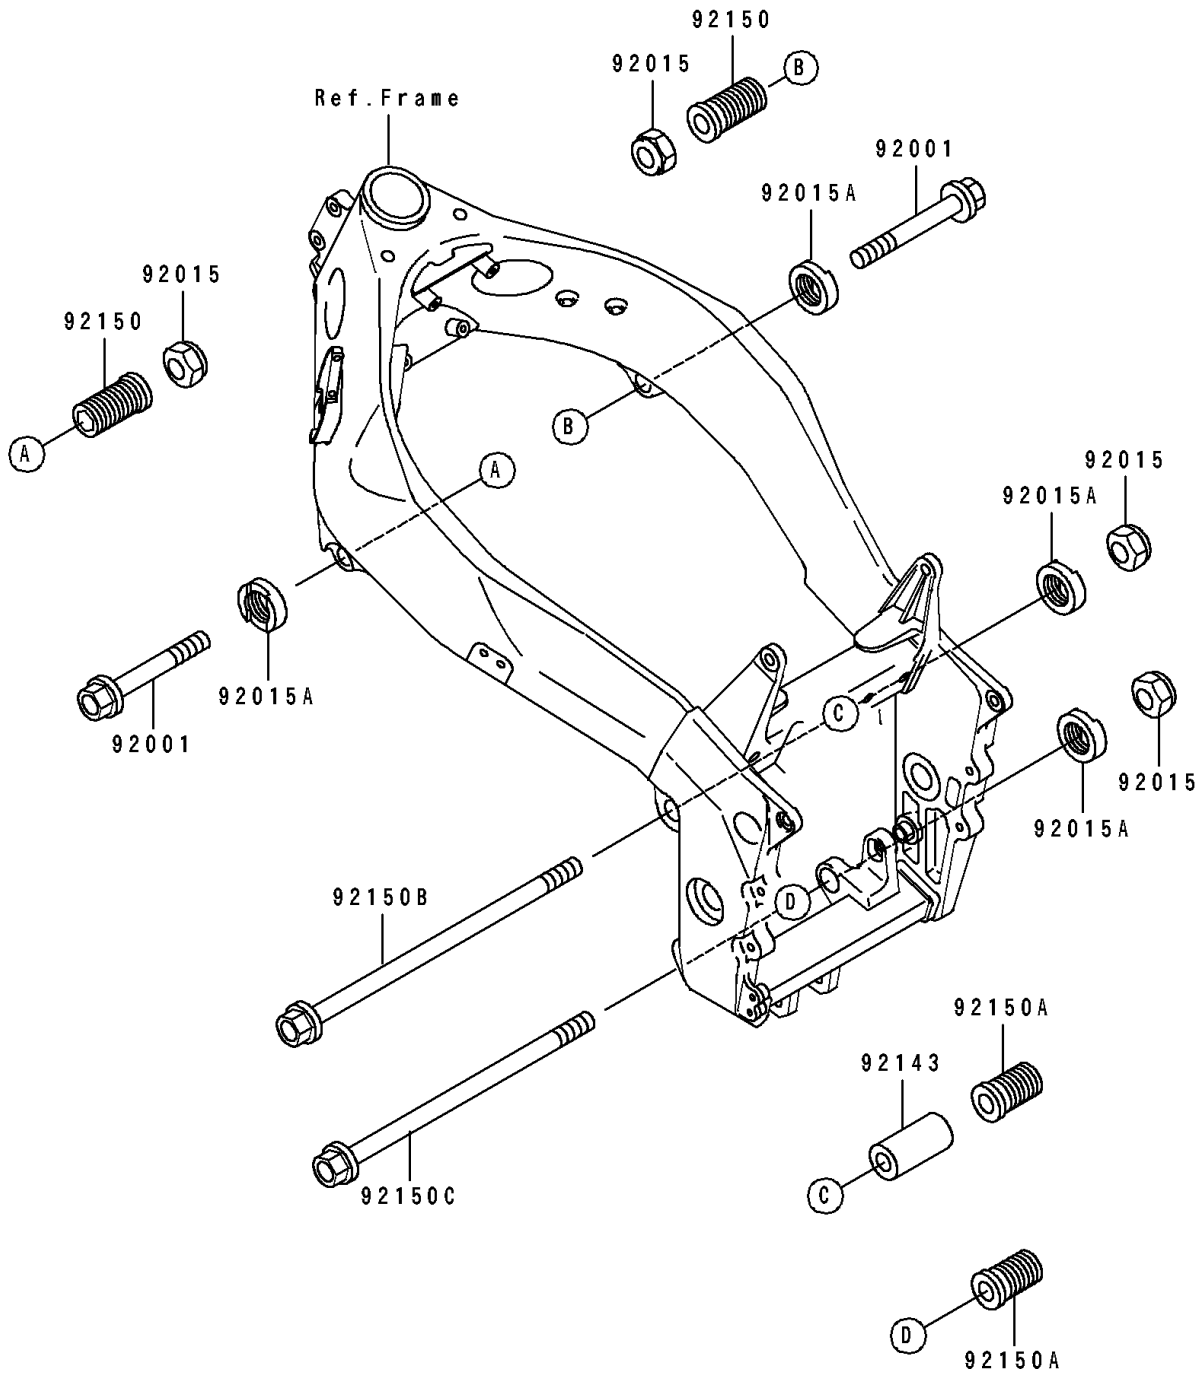

1993 Ninja® ZX™-7R PARTS DIAGRAM

Frame Fittings

F2131

1993 Ninja® ZX™-7R PARTS LIST

Frame Fittings

ITEM NAME	PART NUMBER	QUANTITY
BOLT,12X90 (Ref # 92001)	92001-1937	2
NUT,LOCK,12MM,BLACK (Ref # 92015)	92015-1190	4
NUT,ENGINE MOUNT,22MM (Ref # 92015A)	92015-1846	4
COLLAR,12.5X26X51 (Ref # 92143)	92143-1482	1
BOLT,ENGINE MOUNT,22X48 (Ref # 92150)	92150-1470	2
BOLT,ENGINE MOUNT,22X38 (Ref # 92150A)	92150-1471	2
BOLT,FLANGED,12X243 (Ref # 92150B)	92150-1472	1
BOLT,FLANGED,12X221 (Ref # 92150C)	92150-1473	1