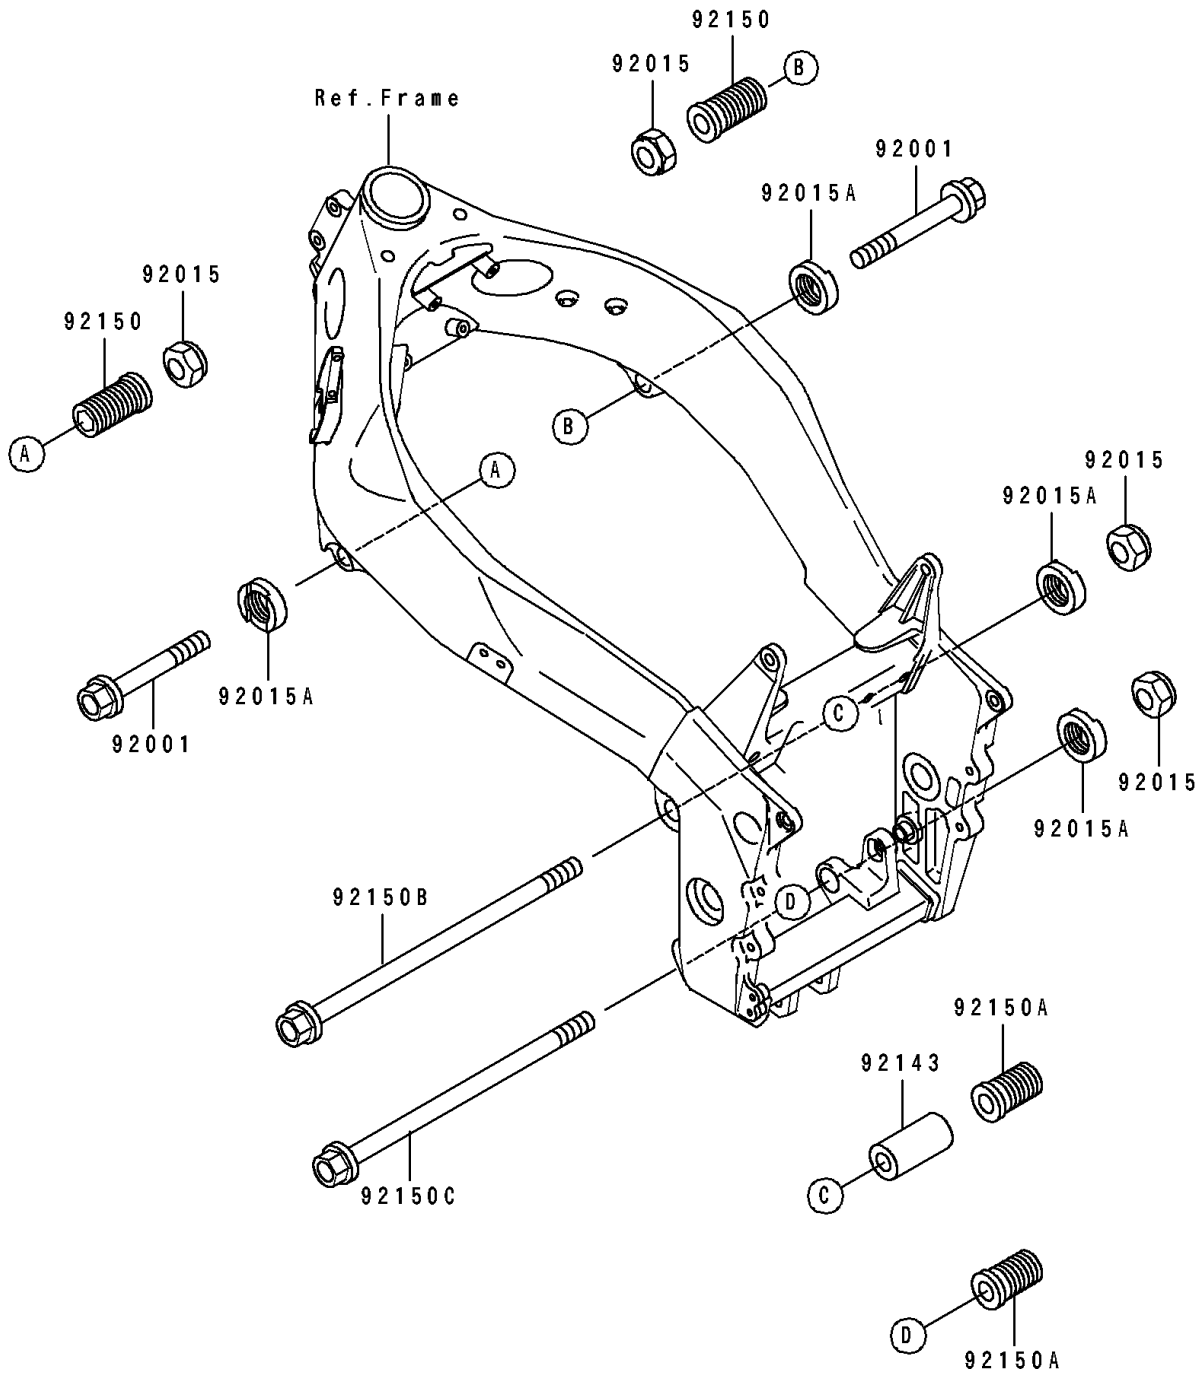

1993 Ninja® ZX™ -7R PARTS DIAGRAM

Frame Fittings

F2131

1993 Ninja® ZX™ -7R PARTS LIST

Frame Fittings

ITEM NAME	PART NUMBER	QUANTITY
BOLT,12X90 (Ref # 92001)	92001-1937	2
NUT,LOCK,12MM,BLACK (Ref # 92015)	92015-1190	4
NUT,ENGINE MOUNT,22MM (Ref # 92015A)	92015-1846	4
COLLAR,12.5X26X51 (Ref # 92143)	92143-1482	1
BOLT,ENGINE MOUNT,22X48 (Ref # 92150)	92150-1470	2
BOLT,ENGINE MOUNT,22X38 (Ref # 92150A)	92150-1471	2
BOLT,FLANGED,12X243 (Ref # 92150B)	92150-1472	1
BOLT,FLANGED,12X221 (Ref # 92150C)	92150-1473	1