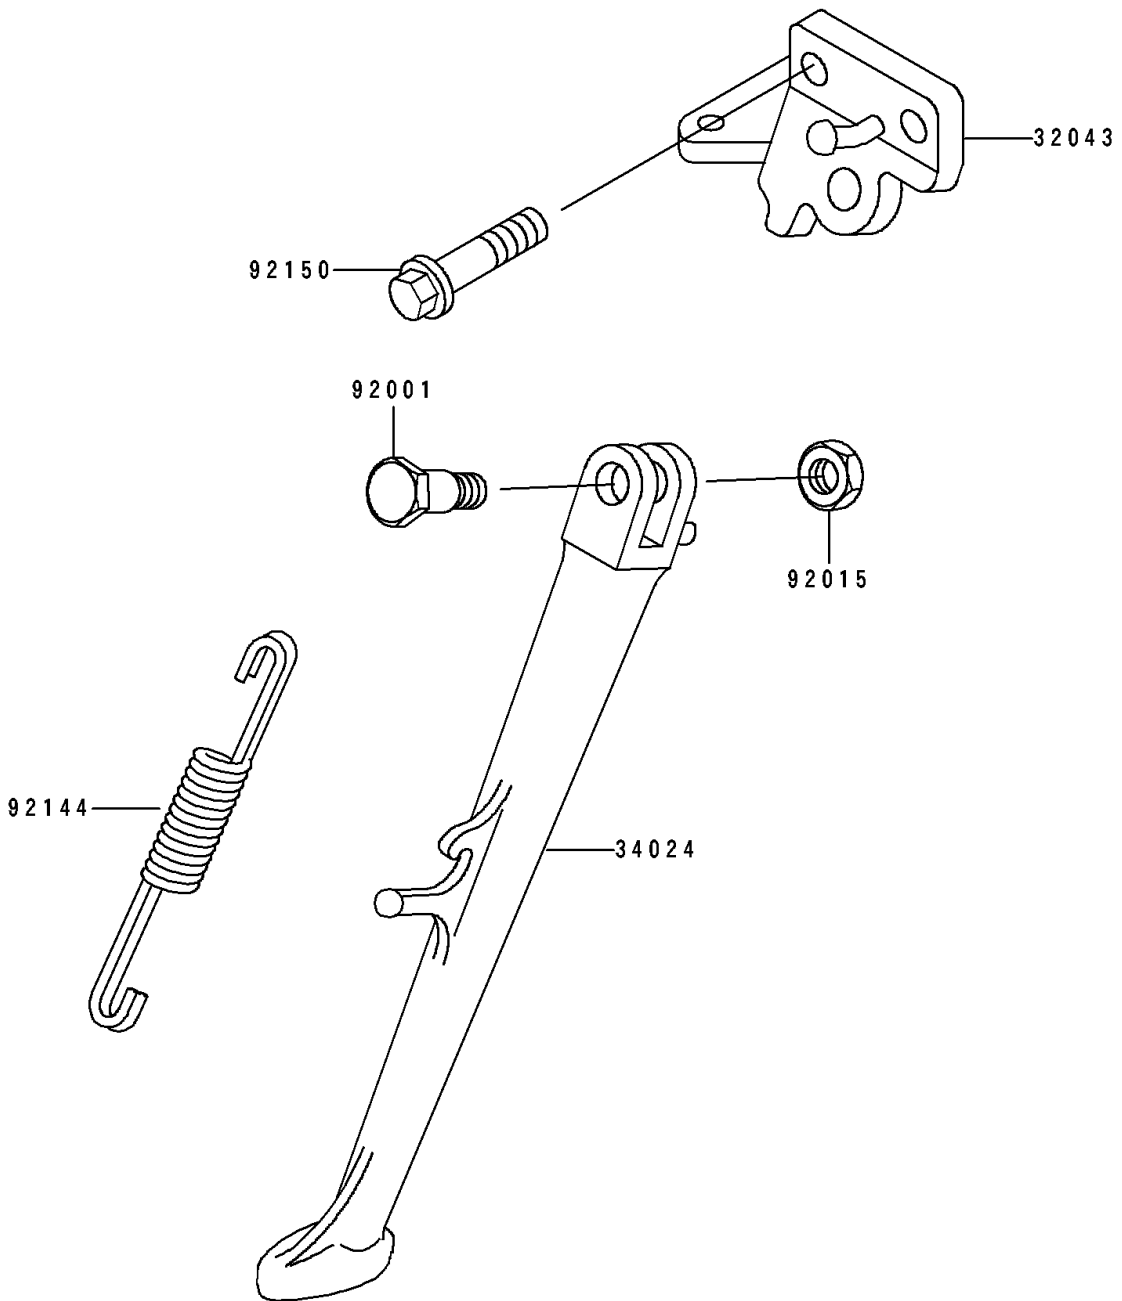

1993 Ninja® ZX™-7R PARTS DIAGRAM

Stand(s)

F 2 1 9 0

1993 Ninja® ZX™ -7R PARTS LIST

Stand(s)

ITEM NAME	PART NUMBER	QUANTITY
BRACKET-STAND,SIDE (Ref # 32043)	32043-1342	1
STAND-SIDE (Ref # 34024)	34024-1276	1
BOLT,SIDE STAND (Ref # 92001)	92001-1788	1
NUT,LOCK,10MM,BLACK (Ref # 92015)	92015-1188	1
SPRING,SIDE STAND (Ref # 92144)	92144-1127	1
BOLT,FLANGED,10X35 (Ref # 92150)	92150-1353	2