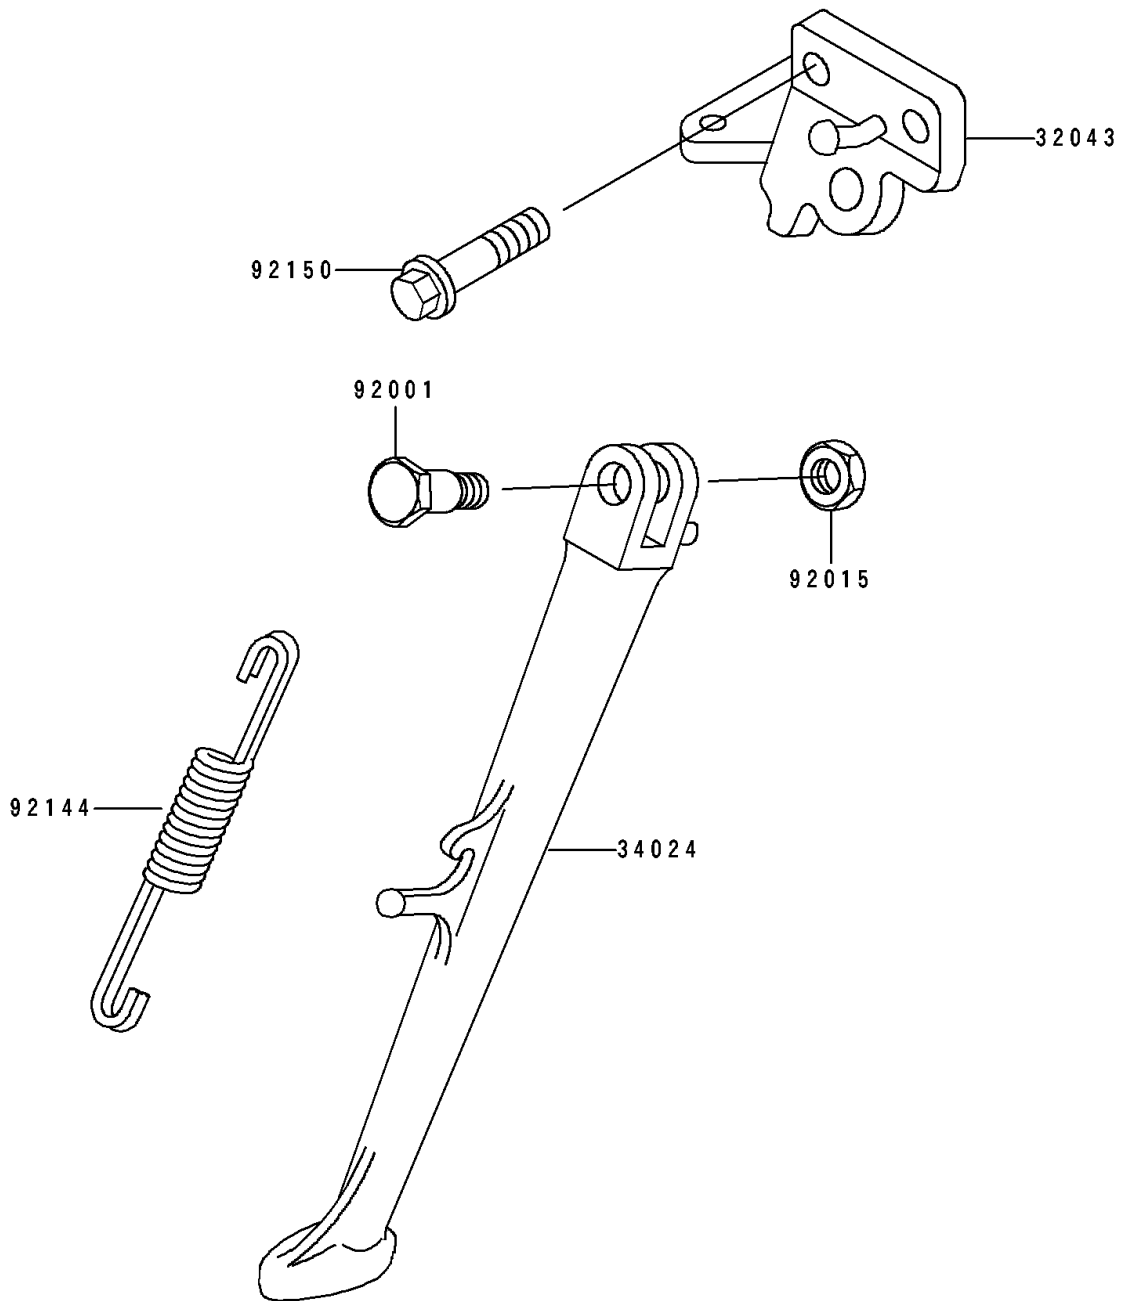

# 1994 Ninja<sup>®</sup> ZX<sup>™</sup>-7R PARTS DIAGRAM

Stand(s)

F 2 1 9 0

# 1994 Ninja® ZX™ -7R PARTS LIST

Stand(s)

ITEM NAME	PART NUMBER	QUANTITY
BRACKET-STAND,SIDE (Ref # 32043)	32043-1342	1
STAND-SIDE (Ref # 34024)	34024-1276	1
BOLT,SIDE STAND (Ref # 92001)	92001-1788	1
NUT,LOCK,10MM,BLACK (Ref # 92015)	92015-1188	1
SPRING,SIDE STAND (Ref # 92144)	92144-1127	1
BOLT,FLANGED,10X35 (Ref # 92150)	92150-1353	2